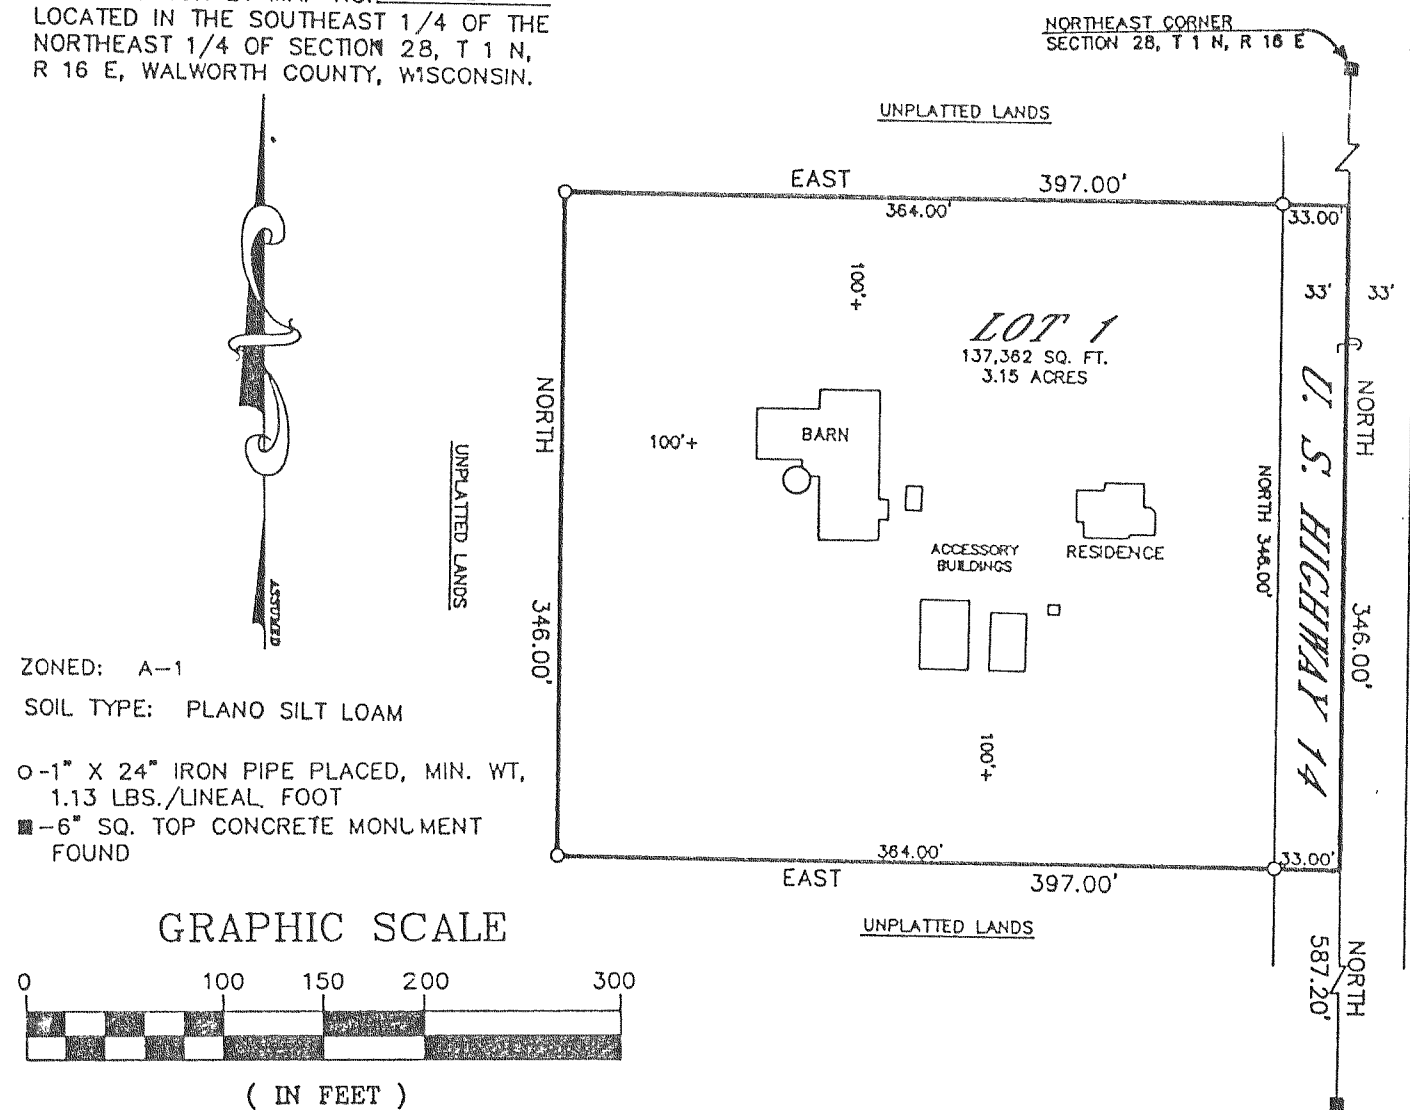

# TOWN OF WALWORTH - C.S. 2014, 2022, 2049, 2050 68

CERTIFIED SURVEY MAP NO. 2014

VOL. 9  
PAGES 309, 310

LOCATED IN THE SOUTHEAST 1/4 OF THE NORTHEAST 1/4 OF SECTION 2, TOWN 1 NORTH, RANGE 16 EAST, WALWORTH COUNTY, WISCONSIN.

CERTIFIED SURVEY MAP NO. 2022  
LOCATED IN THE SOUTHEAST 1/4 OF THE NORTHEAST 1/4 OF SECTION 28, T 1 N, R 16 E, WALWORTH COUNTY, WISCONSIN.

CERTIFIED SURVEY MAP No. 2049

Located in the Northeast 1/4 of the Southwest 1/4 of Section 8, Town 1 North, Range 16 East, Town of Walworth, Walworth County, Wisconsin.

CERTIFIED SURVEY MAP NO. 2050  
LOCATED IN THE SOUTHEAST 1/4 OF THE NORTHWEST 1/4 OF SECTION 2, T 1 N, R 16 E, WALWORTH COUNTY, WISCONSIN.