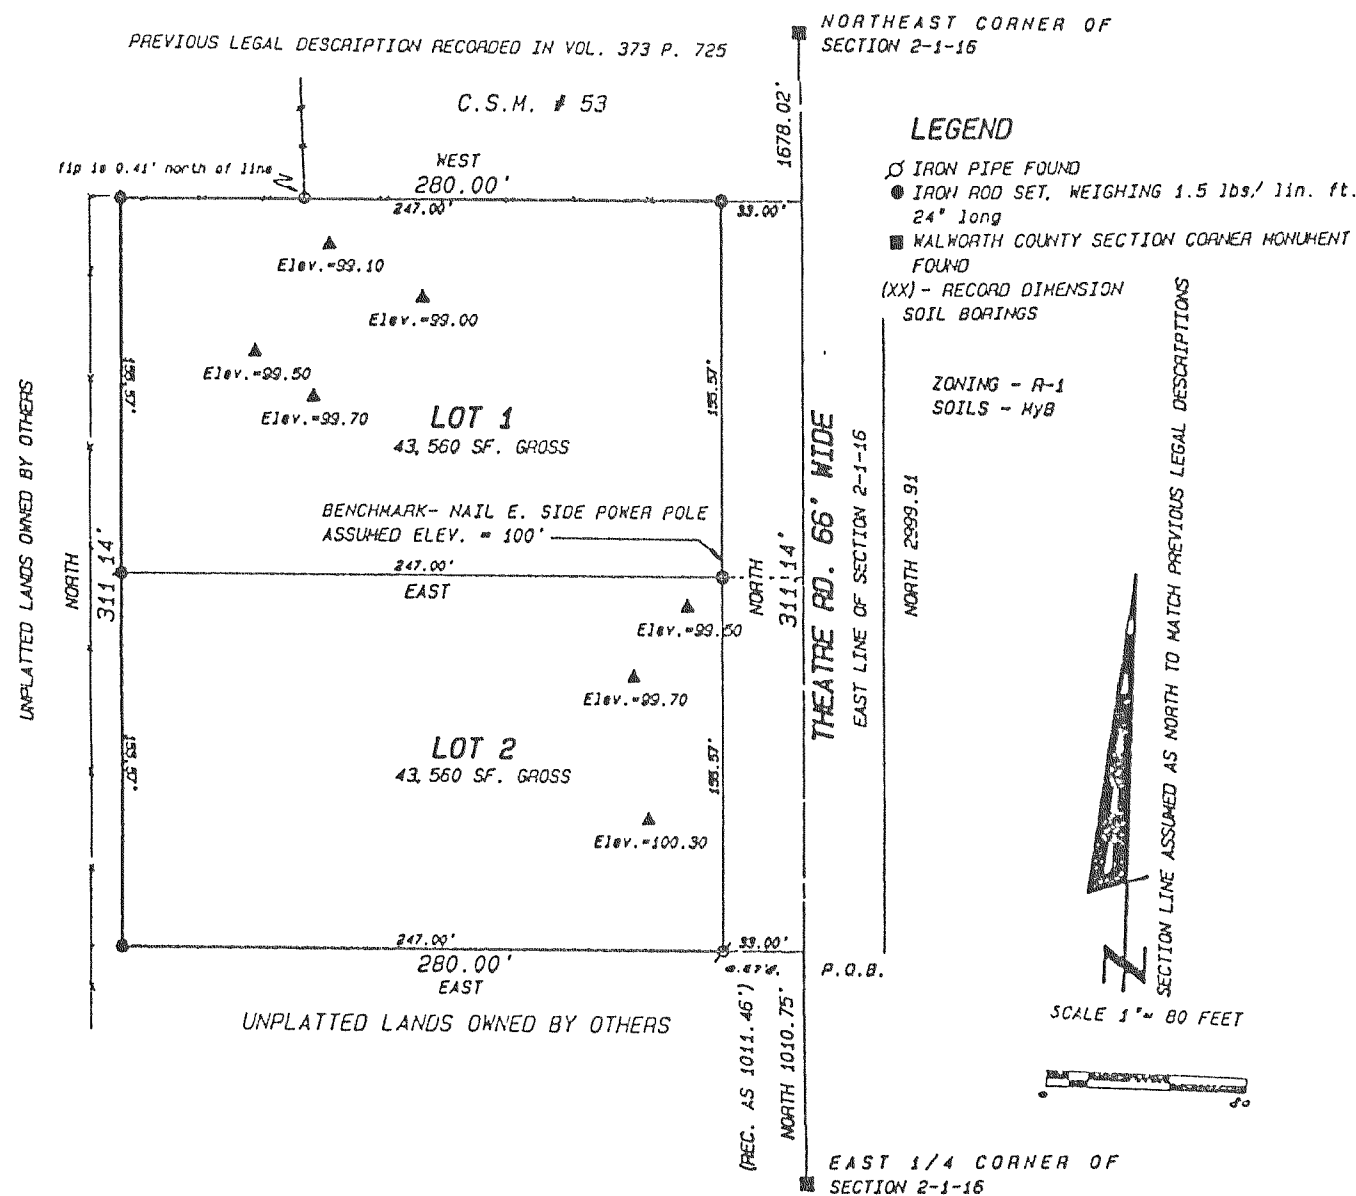

# TOWN OF WALWORTH - C.S. 2014, 2022, 2049, 2050 68

CERTIFIED SURVEY MAP NO. 2014

VOL. 9  
PAGES 309, 310

LOCATED IN THE SOUTHEAST 1/4 OF THE NORTHEAST 1/4 OF SECTION 2, TOWN 1 NORTH, RANGE 16 EAST, WALWORTH COUNTY, WISCONSIN.

CERTIFIED SURVEY MAP NO. 2022  
LOCATED IN THE SOUTHEAST 1/4 OF THE NORTHEAST 1/4 OF SECTION 28, T 1 N, R 16 E, WALWORTH COUNTY, WISCONSIN.

CERTIFIED SURVEY MAP No. 2049

Located in the Northeast 1/4 of the Southwest 1/4 of Section 8, Town 1 North, Range 16 East, Town of Walworth, Walworth County, Wisconsin.

CERTIFIED SURVEY MAP NO. 2050  
LOCATED IN THE SOUTHEAST 1/4 OF THE NORTHWEST 1/4 OF SECTION 2, T 1 N, R 16 E, WALWORTH COUNTY, WISCONSIN.