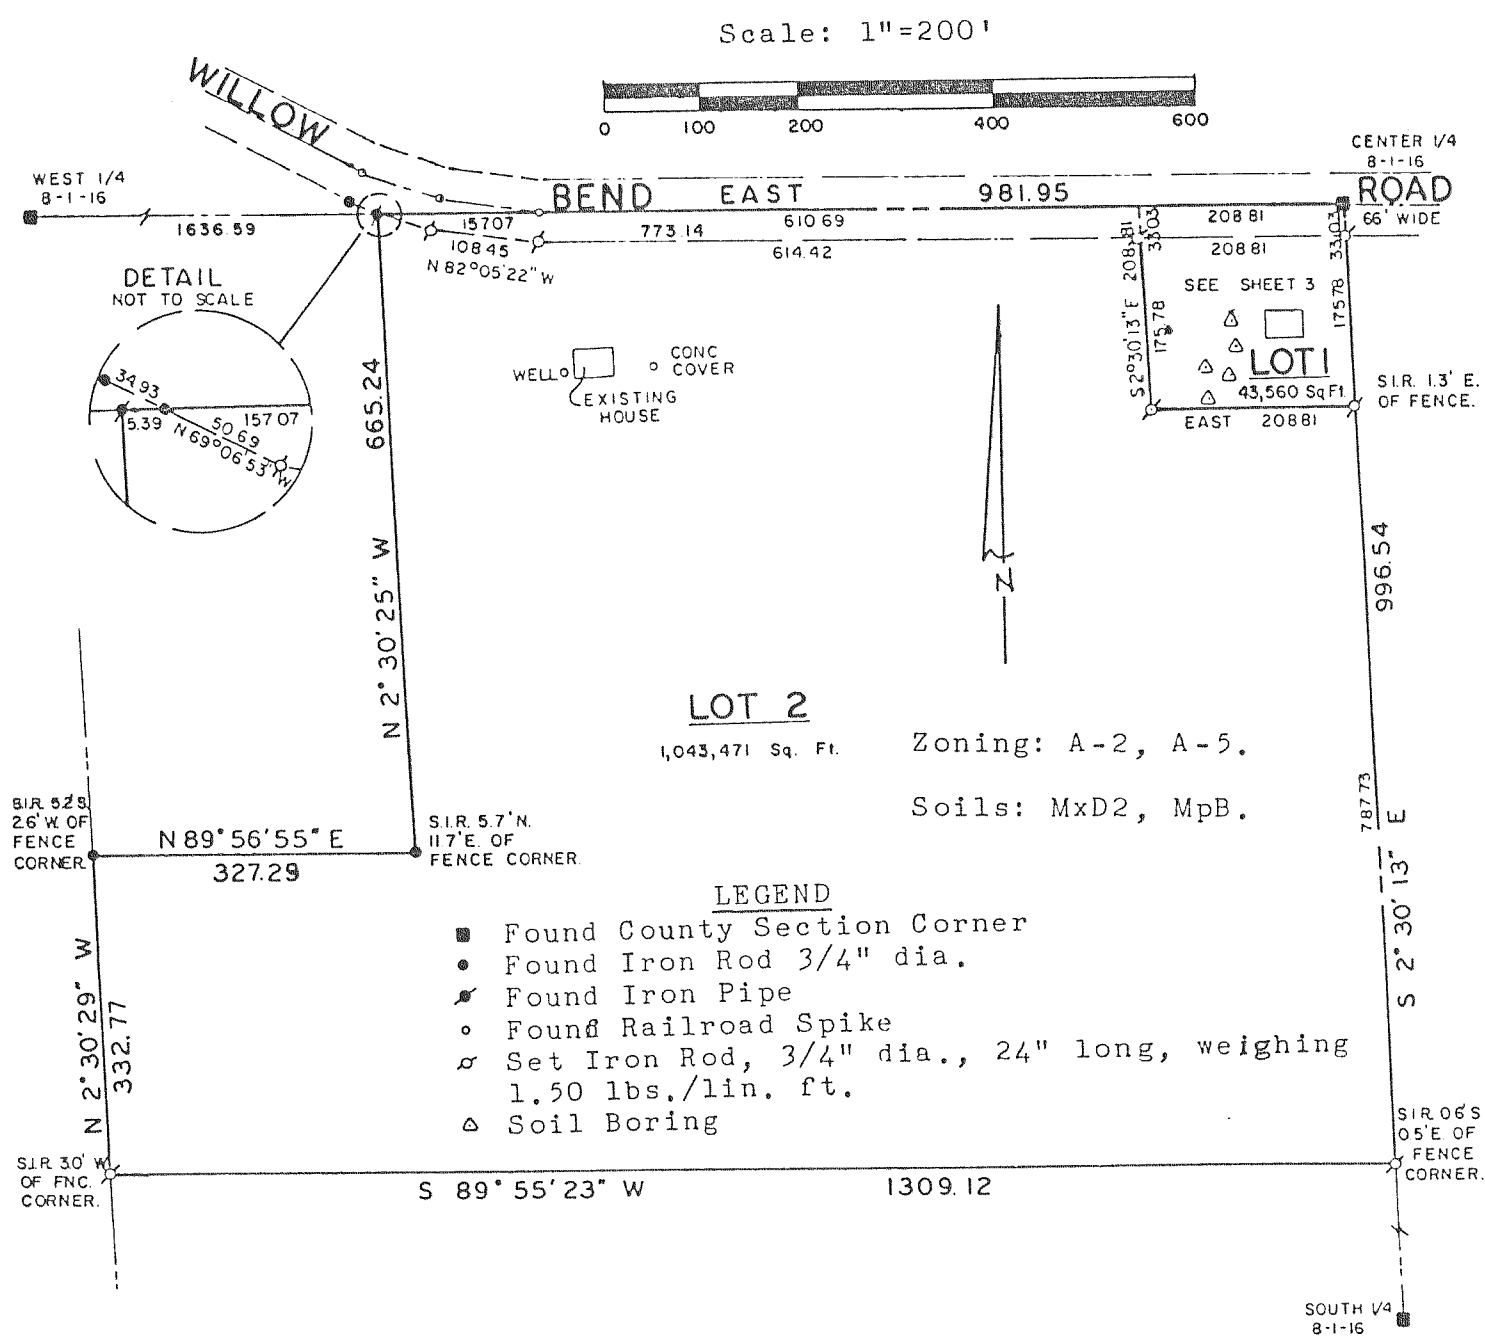

# TOWN OF WALWORTH - C.S. 2014, 2022, 2049, 2050 68

CERTIFIED SURVEY MAP NO. 2014

VOL. 9  
PAGES 309, 310

LOCATED IN THE SOUTHEAST 1/4 OF THE NORTHEAST 1/4 OF SECTION 2, TOWN 1 NORTH, RANGE 16 EAST, WALWORTH COUNTY, WISCONSIN.

CERTIFIED SURVEY MAP NO. 2022  
LOCATED IN THE SOUTHEAST 1/4 OF THE NORTHEAST 1/4 OF SECTION 28, T 1 N, R 16 E, WALWORTH COUNTY, WISCONSIN.

CERTIFIED SURVEY MAP No. 2049

Located in the Northeast 1/4 of the Southwest 1/4 of Section 8, Town 1 North, Range 16 East, Town of Walworth, Walworth County, Wisconsin.

CERTIFIED SURVEY MAP NO. 2050  
LOCATED IN THE SOUTHEAST 1/4 OF THE NORTHWEST 1/4 OF SECTION 2, T 1 N, R 16 E, WALWORTH COUNTY, WISCONSIN.