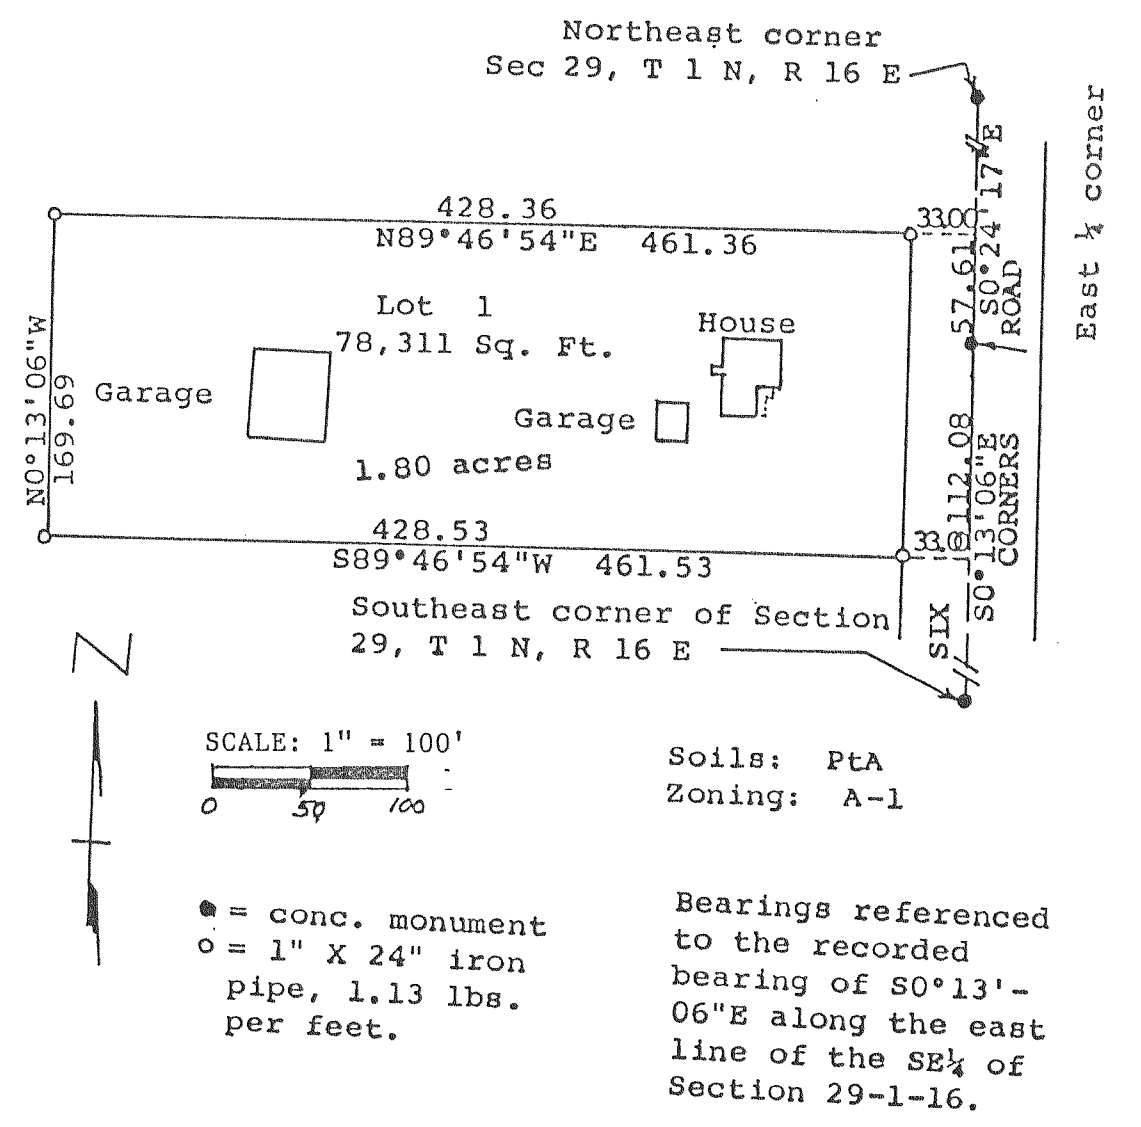

# TOWN OF WALWORTH - C.S. 1951, 1956, 1968, 1976

CERTIFIED SURVEY NO. 1951

Land located in the SW 1/4 of Section 16, T 1 N, R 16 E, Walworth County, Wisconsin.

CERTIFIED SURVEY NO. 1956

Land located in the East 1/2 of Section 29, T 1 N, R 16 E, Walworth County, Wisconsin.

CERTIFIED SURVEY MAP NO. 1968

Land located in the North 1/2 of the SE 1/4 of Section 6, T 1 N, R 16 E

CERTIFIED SURVEY MAP NO. 1976

OF PART OF THE SW 1/4 OF THE NW 1/4 OF SECTION 27, T. 1 N., R. 16 E. OF THE 4th P.M., WALWORTH TOWNSHIP, WALWORTH COUNTY, WISCONSIN.