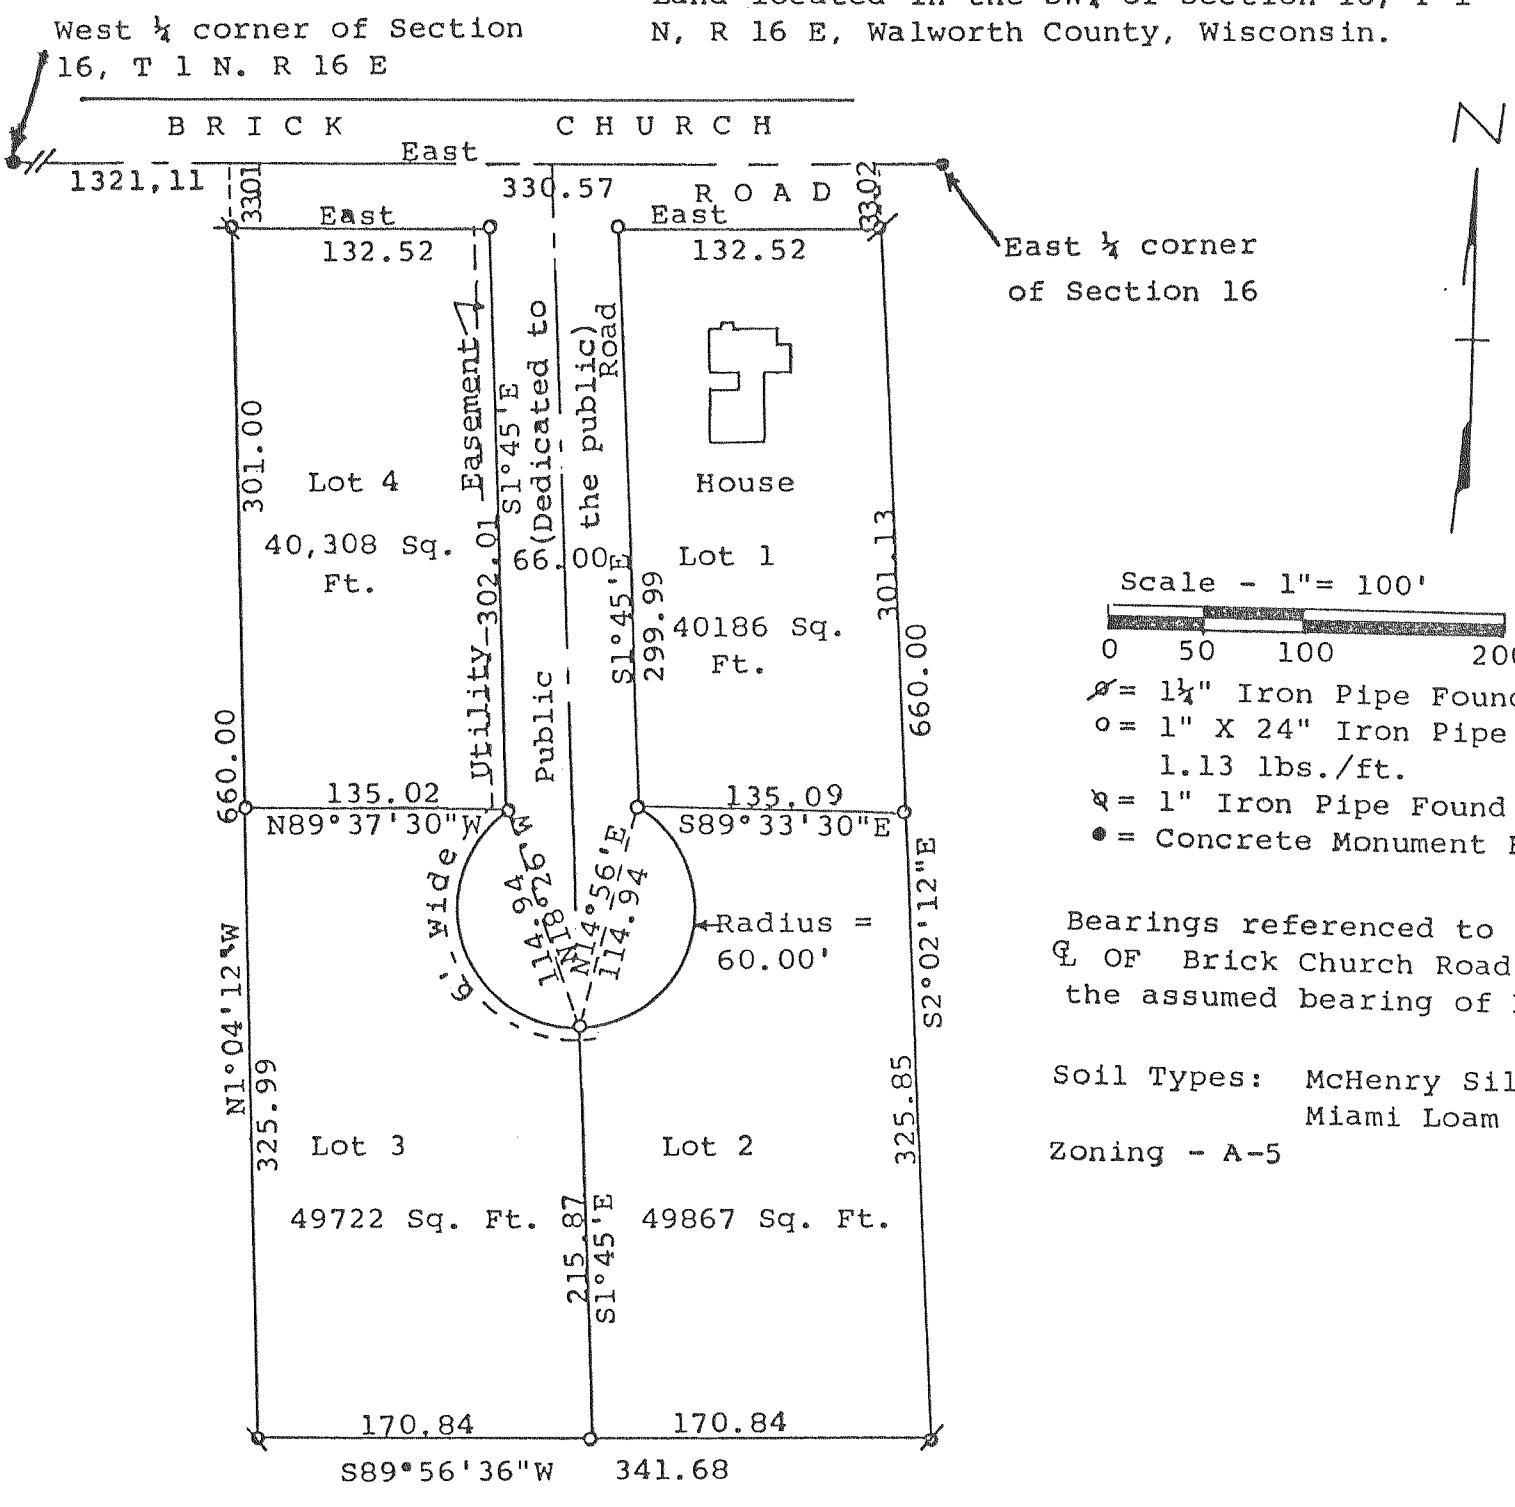

# TOWN OF WALWORTH - C.S. 1951, 1956, 1968, 1976

CERTIFIED SURVEY NO. 1951

Land located in the SW 1/4 of Section 16, T 1 N, R 16 E, Walworth County, Wisconsin.

CERTIFIED SURVEY NO. 1956

Land located in the East 1/2 of Section 29, T 1 N, R 16 E, Walworth County, Wisconsin.

CERTIFIED SURVEY MAP NO. 1968

Land located in the North 1/2 of the SE 1/4 of Section 6, T 1 N, R 16 E

CERTIFIED SURVEY MAP NO. 1976

OF PART OF THE SW 1/4 OF THE NW 1/4 OF SECTION 27, T. 1 N., R. 16 E. OF THE 4th P.M., WALWORTH TOWNSHIP, WALWORTH COUNTY, WISCONSIN.