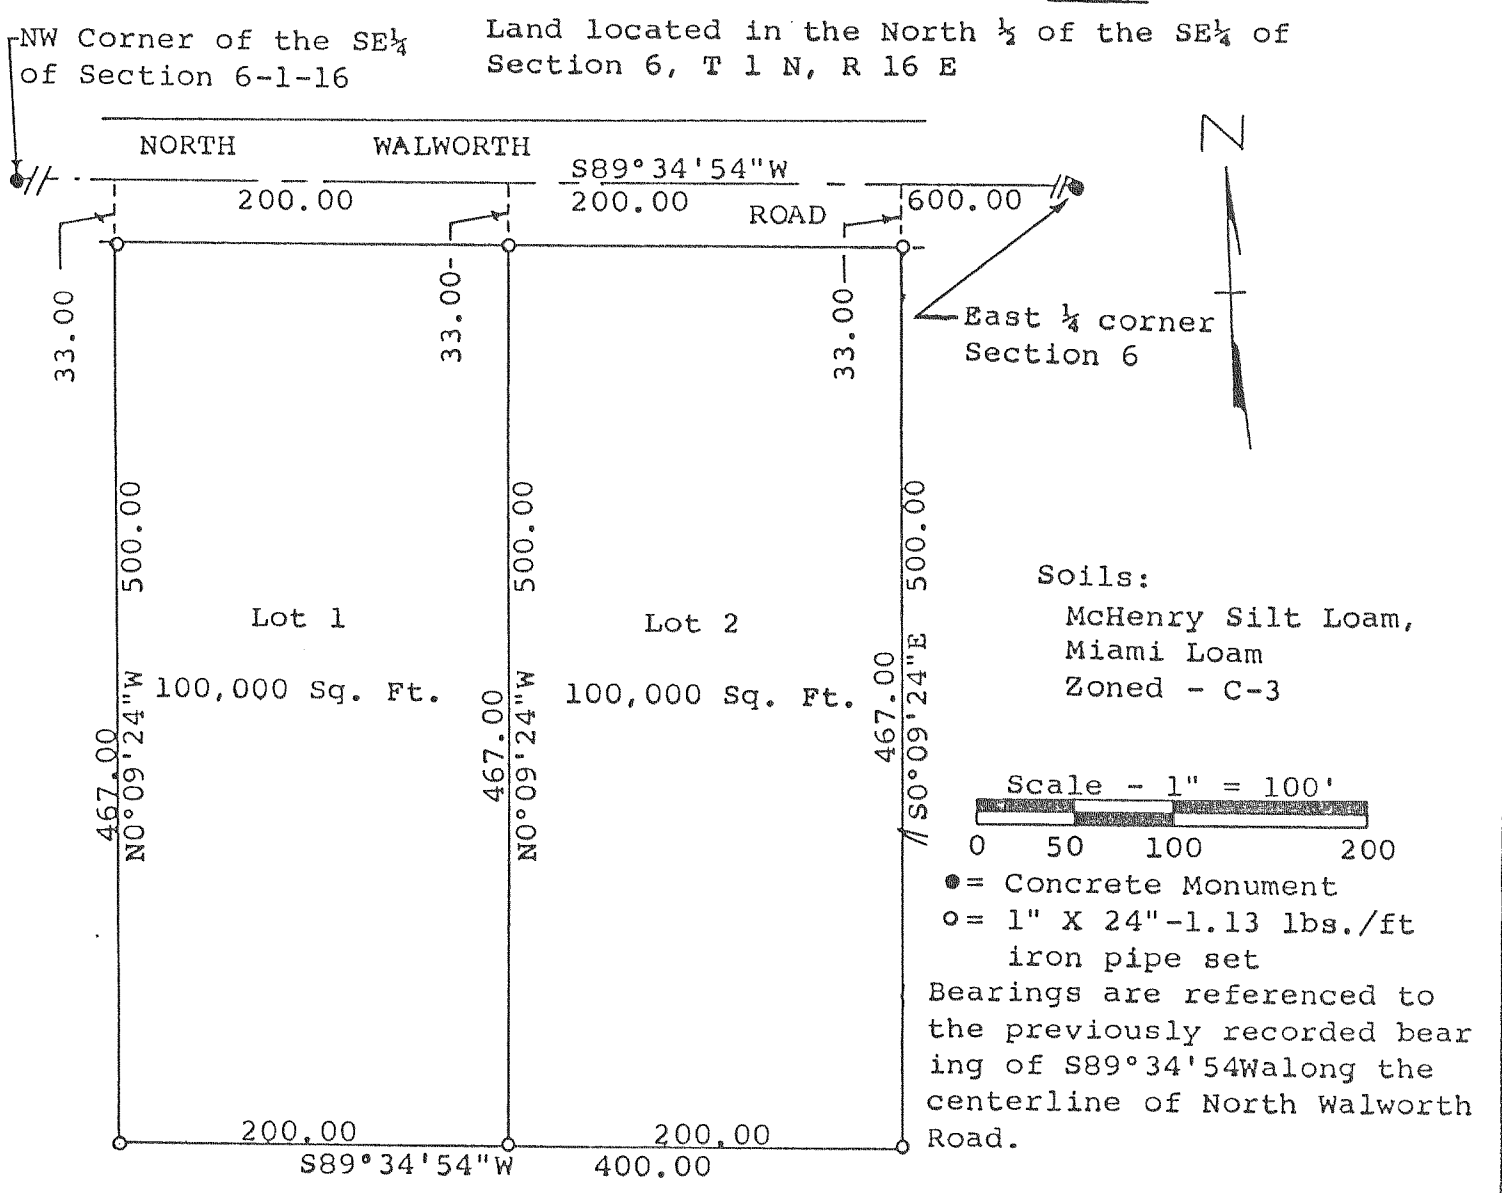

# TOWN OF WALWORTH - C.S. 1951, 1956, 1968, 1976

CERTIFIED SURVEY NO. 1951

Land located in the SW 1/4 of Section 16, T 1 N, R 16 E, Walworth County, Wisconsin.

CERTIFIED SURVEY NO. 1956

Land located in the East 1/2 of Section 29, T 1 N, R 16 E, Walworth County, Wisconsin.

CERTIFIED SURVEY MAP NO. 1968

Land located in the North 1/2 of the SE 1/4 of Section 6, T 1 N, R 16 E

CERTIFIED SURVEY MAP NO. 1976

OF PART OF THE SW 1/4 OF THE NW 1/4 OF SECTION 27, T. 1 N., R. 16 E. OF THE 4th P.M., WALWORTH TOWNSHIP, WALWORTH COUNTY, WISCONSIN.