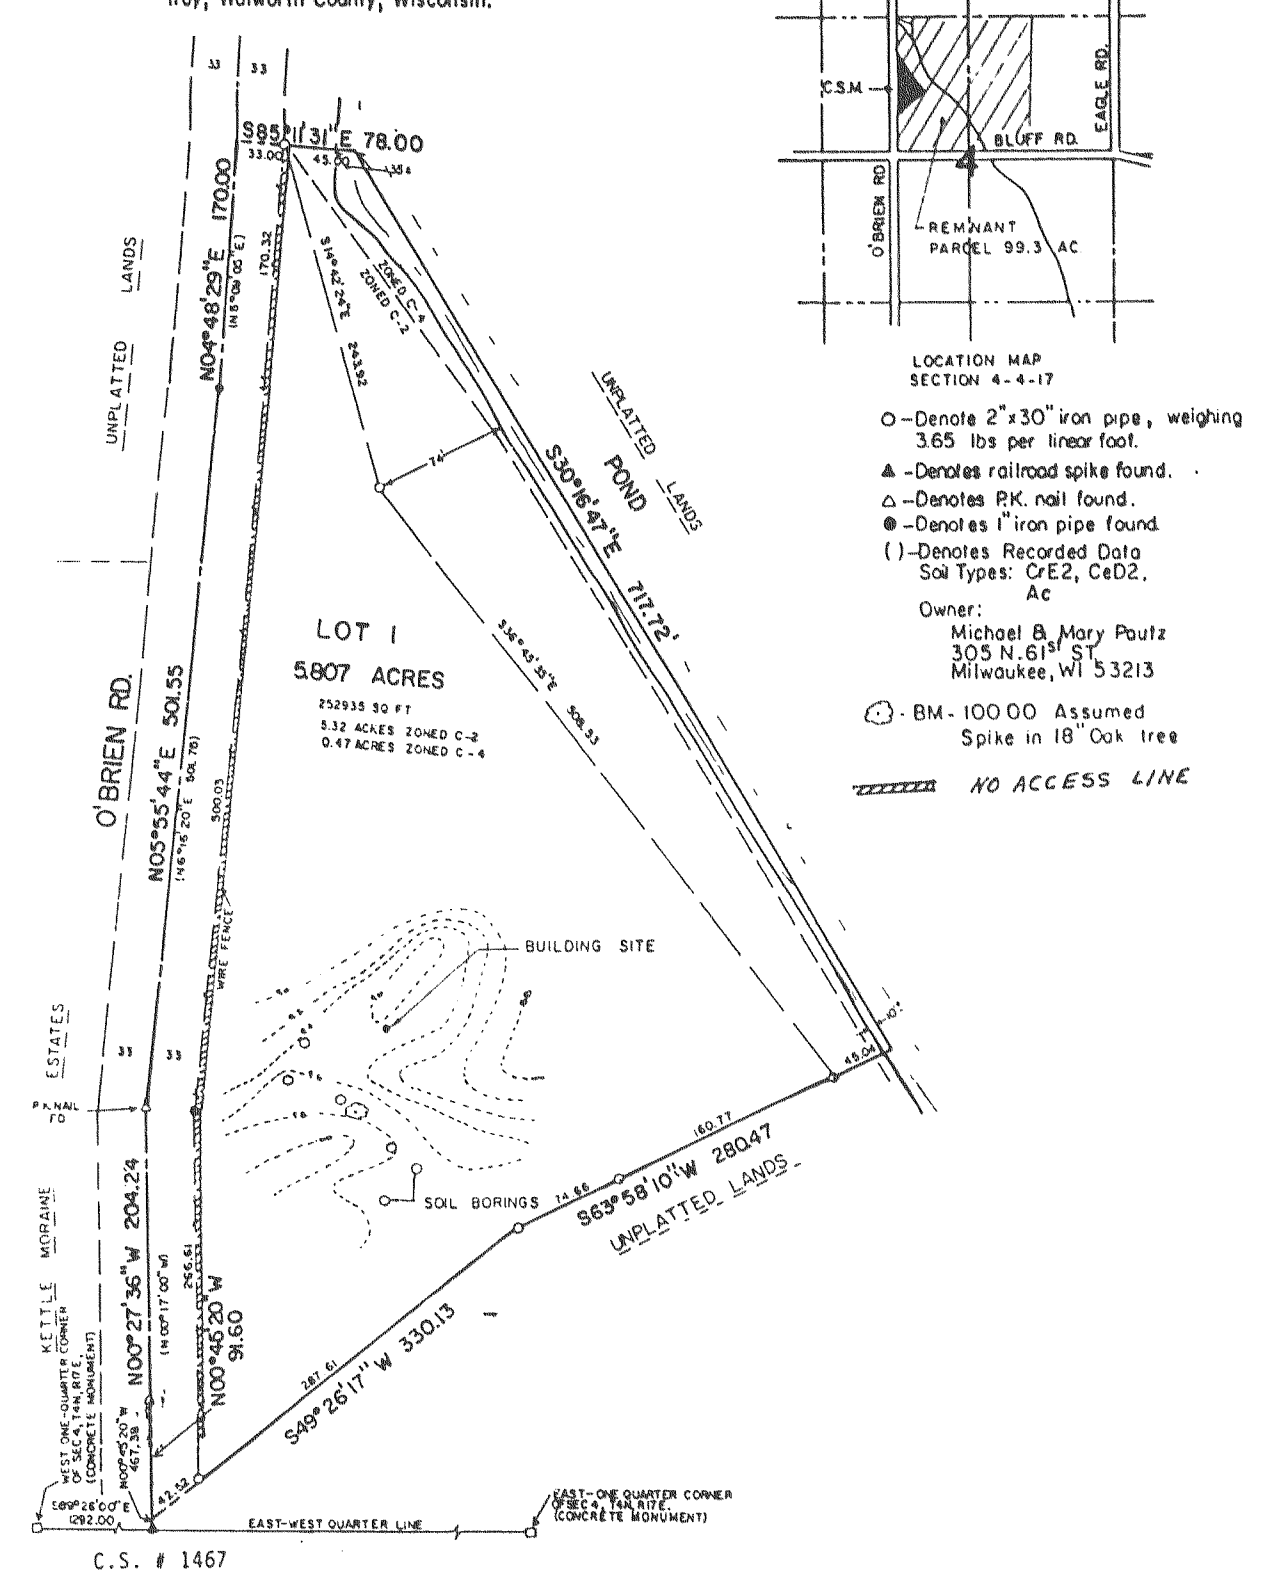

CERTIFIED SURVEYS 1410, 1465 AND 1467

TOWN OF TROY

CERTIFIED SURVEY MAP No. 1410
 LOCATED IN THE N.W. 1/4 OF THE N.E. 1/4 OF SECTION 24,
 T4N, R17E, TOWN OF TROY, WALWORTH COUNTY, WIS.

CERTIFIED SURVEY MAP NO. 1467
 Part of the Southwest, Southeast, Northeast, and
 Northwest one-quarters of the Northwest one-quarter
 of Section 4, Town 4 North, Range 17 East, Town of
 Troy, Walworth County, Wisconsin.

CERTIFIED SURVEY MAP NO. 1465
 Part of the NW 1/4 Section 5, Town 4 North, Range 17 East.
 Town of Troy, Walworth County, Wisconsin.