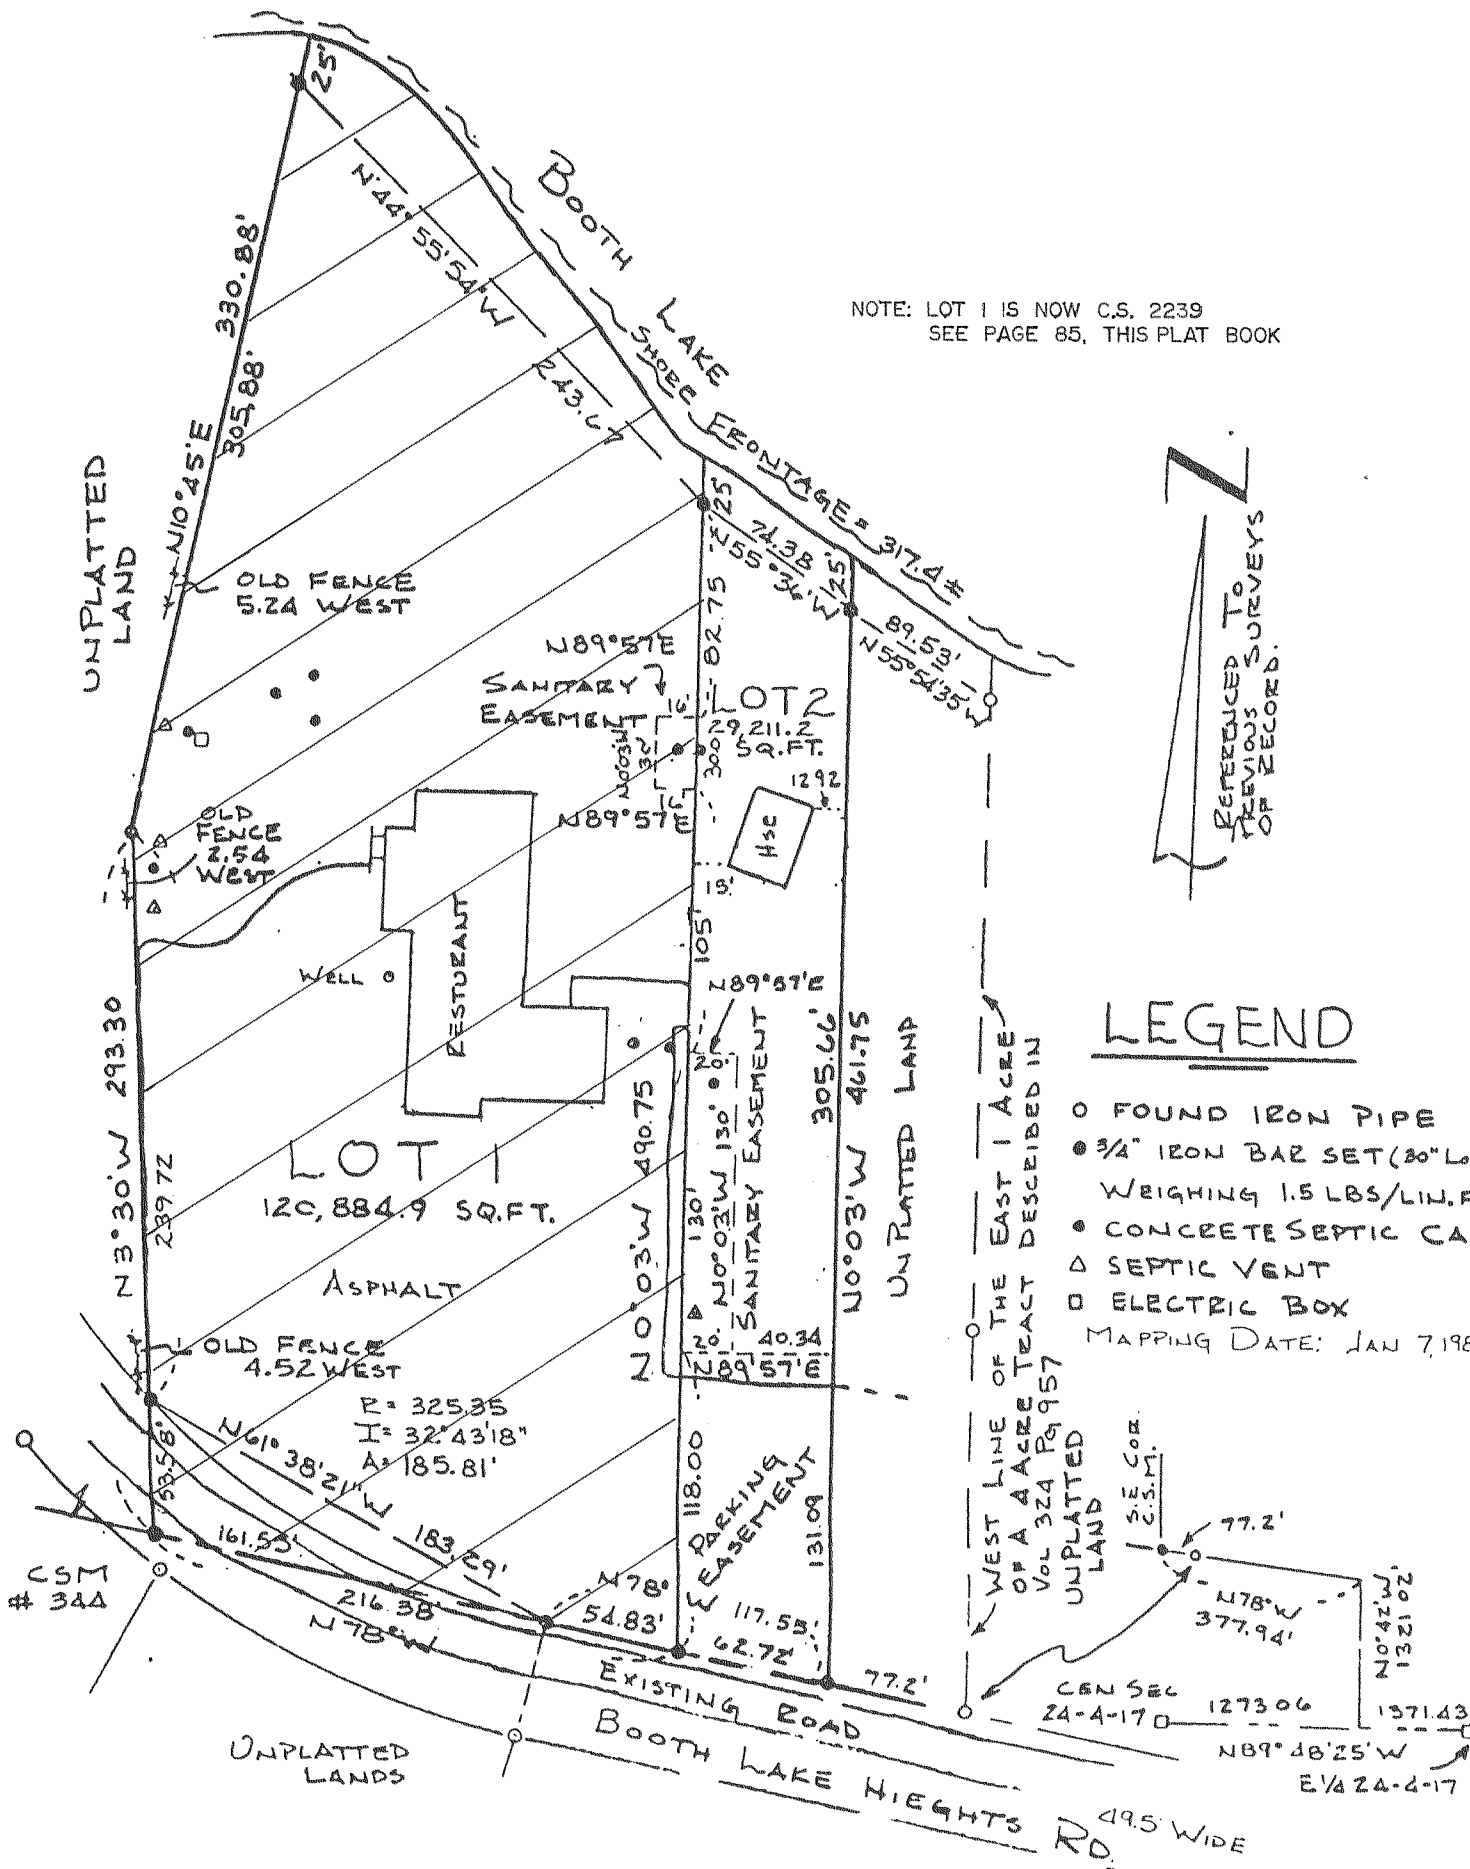

CERTIFIED SURVEYS 1410, 1465 AND 1467

TOWN OF TROY

CERTIFIED SURVEY MAP No. 1410
 LOCATED IN THE N.W. 1/4 OF THE N.E. 1/4 OF SECTION 24,
 T4N, R17E, TOWN OF TROY, WALWORTH COUNTY, WIS.

CERTIFIED SURVEY MAP NO. 1467
 Part of the Southwest, Southeast, Northeast, and
 Northwest one-quarters of the Northwest one-quarter
 of Section 4, Town 4 North, Range 17 East, Town of
 Troy, Walworth County, Wisconsin.

CERTIFIED SURVEY MAP NO. 1465
 Part of the NW 1/4 Section 5, Town 4 North, Range 17 East.
 Town of Troy, Walworth County, Wisconsin.