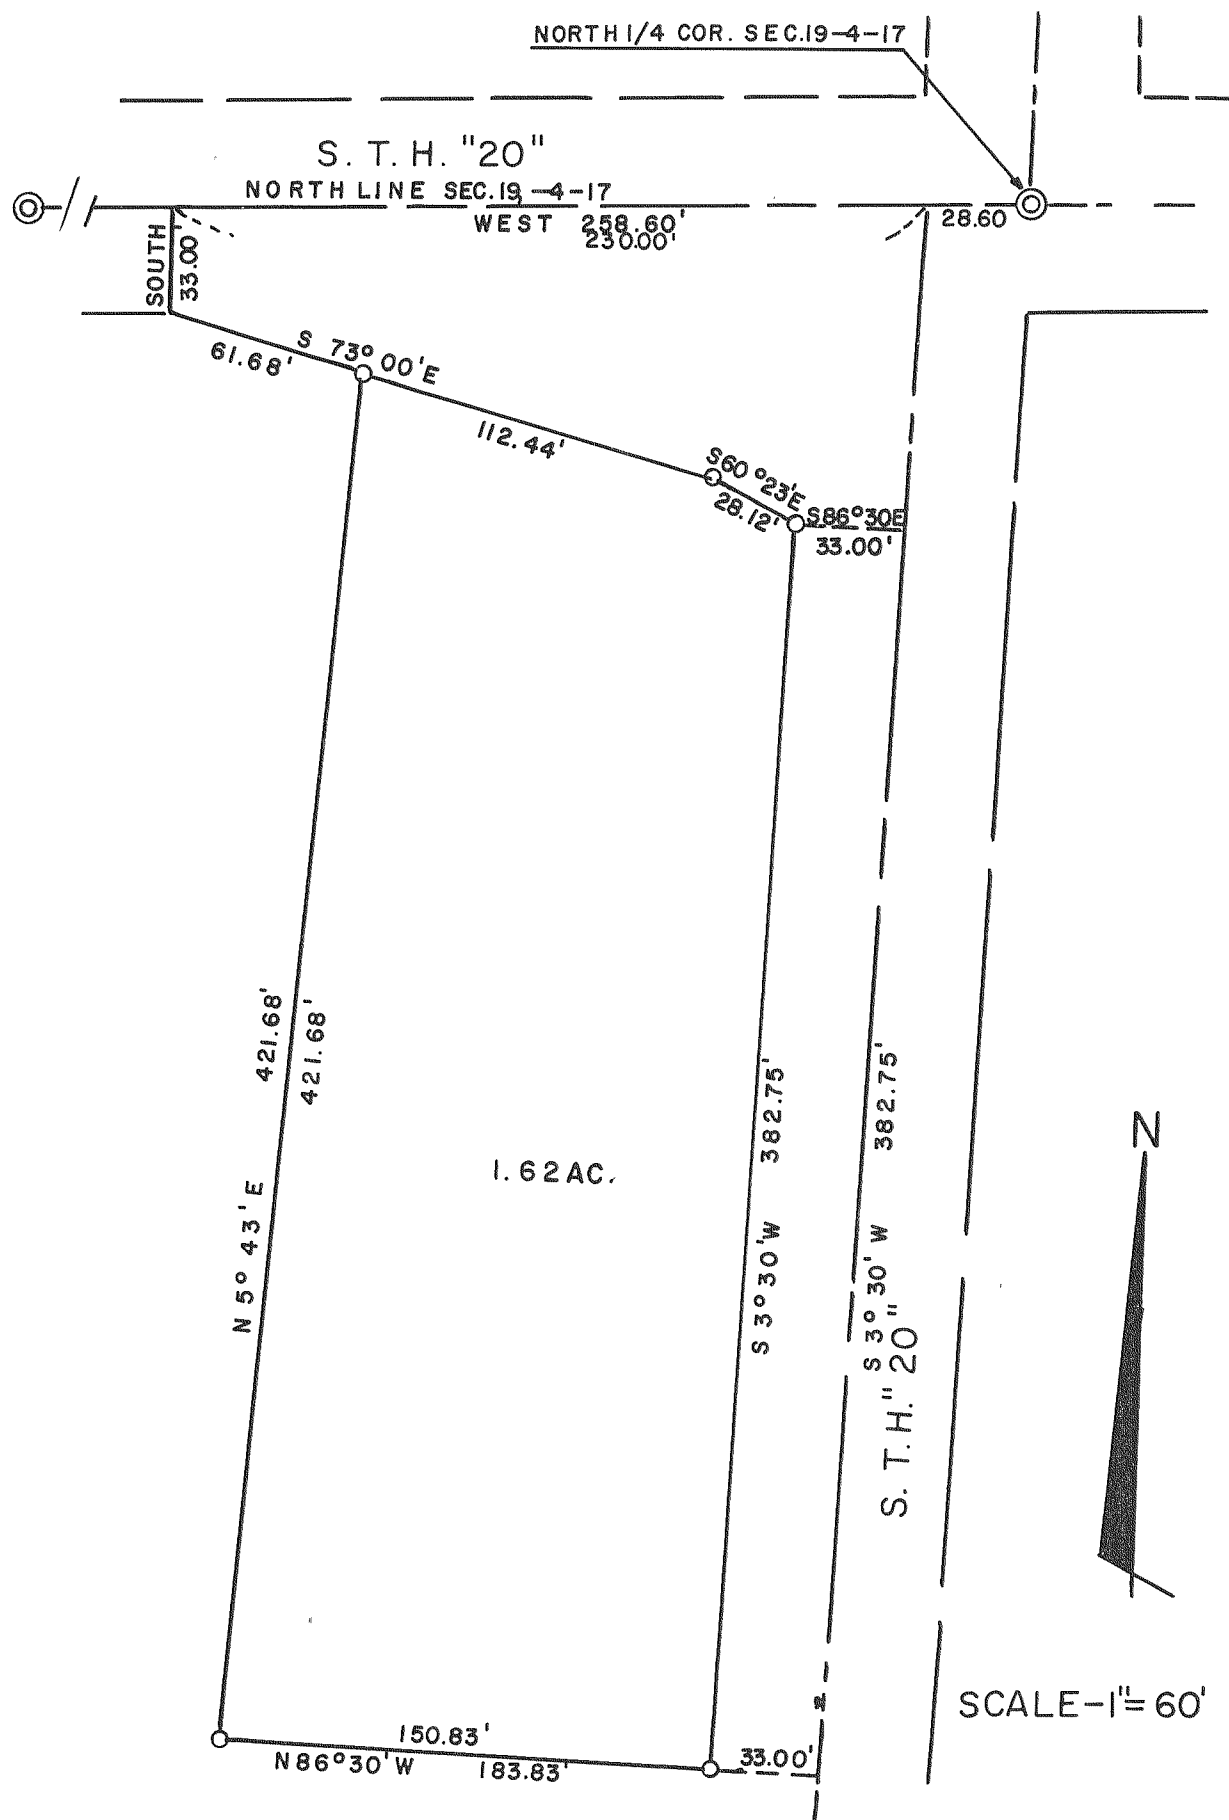

CERTIFIED SURVEY NO. 54, 91 AND 146

TOWN OF TROY

54

LOCATED IN THE NE1/4 OF THE NW1/4 OF SEC. 19, T4N, R17E, WALWORTH COUNTY, WISCONSIN

91

LOCATED IN THE SE1/4 OF SECTION 20, T4N, R17E, WALWORTH COUNTY, WISCONSIN

146

LOCATED IN THE SE1/4 OF THE NE1/4 OF SEC. 16, T4N, R17E, WALWORTH COUNTY, WISCONSIN