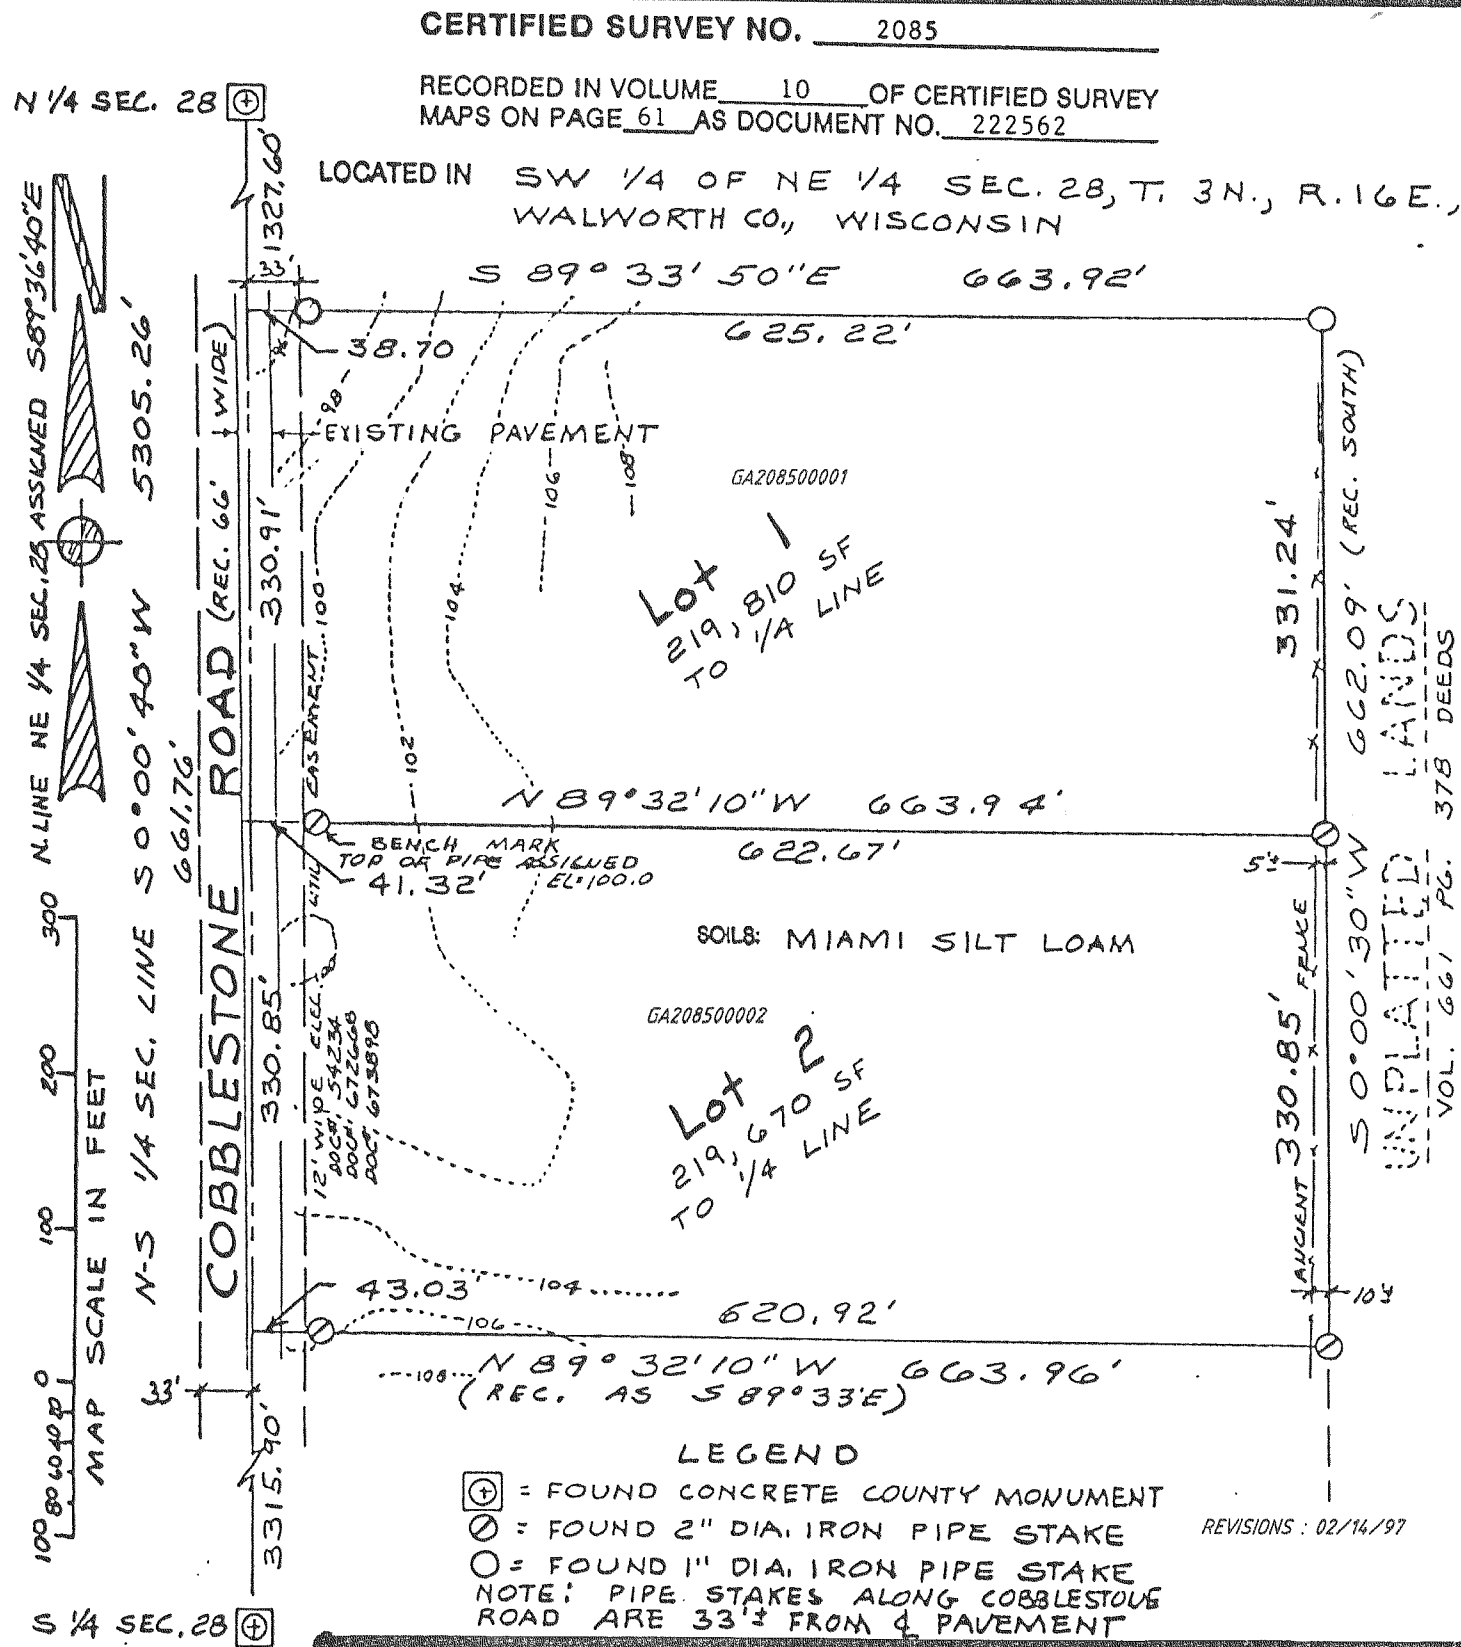

TOWN - SUGAR CREEK - C.S. 2061, 2062, 2074, 2085

CERTIFIED SURVEY MAP No. 2061

Located in the NE 1/4 OF THE NW 1/4 OF SECTION 35, Town 3 North, Range 16 East, Town of Sugar Creek, Walworth County, Wisconsin.