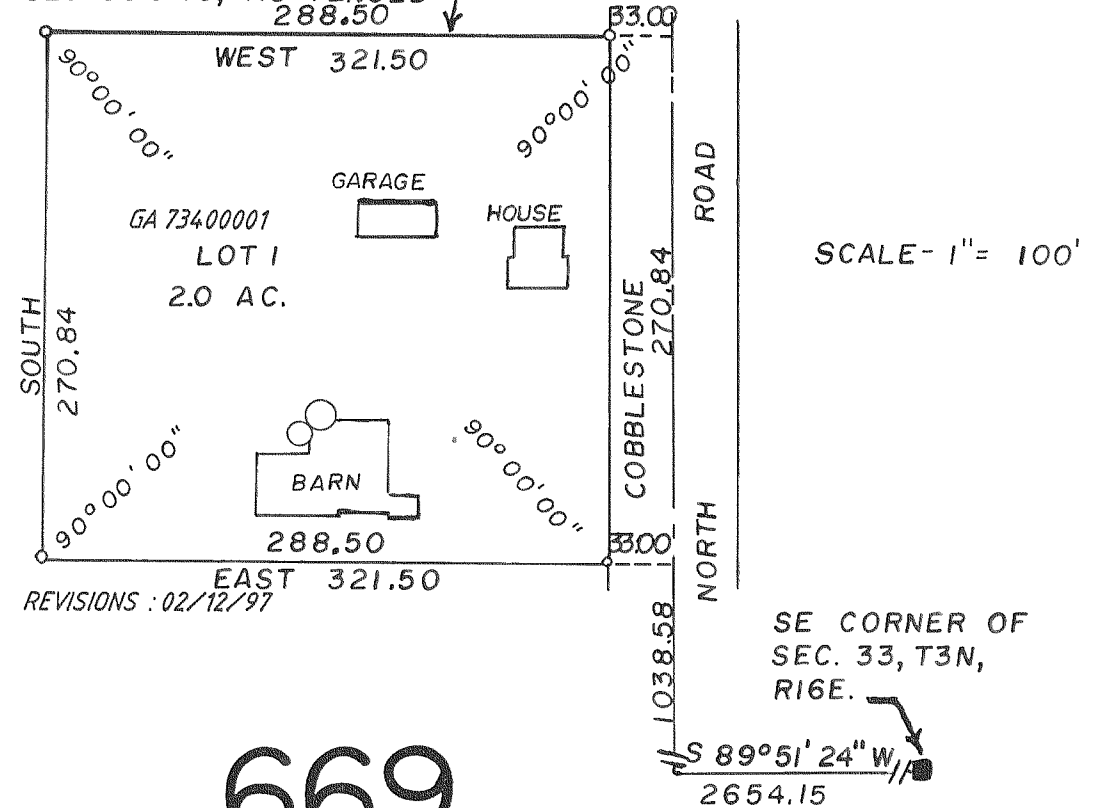

651

TOWN OF SUGAR CREEK

734

LOCATED IN THE NE 1/4 OF
SEC. 25, T3N, R16E

LOCATED IN THE SW 1/4 OF SEC. 33-3-16

NORTH 1/4 SEC. CORNER OF
SECTION 25, T3N, R16E

NORTH LINE OF THE SE 1/4 OF THE SW 1/4 OF
SEC. 33-3-16, AS FENCED

785

LOCATED IN THE SW 1/4 OF SEC. II,
T3N, R16E, WALWORTH COUNTY,
WISCONSIN

669

LOCATED IN THE SW 1/4 OF
SEC. 25, T3N, R16E, WALWORTH
COUNTY, WISCONSIN