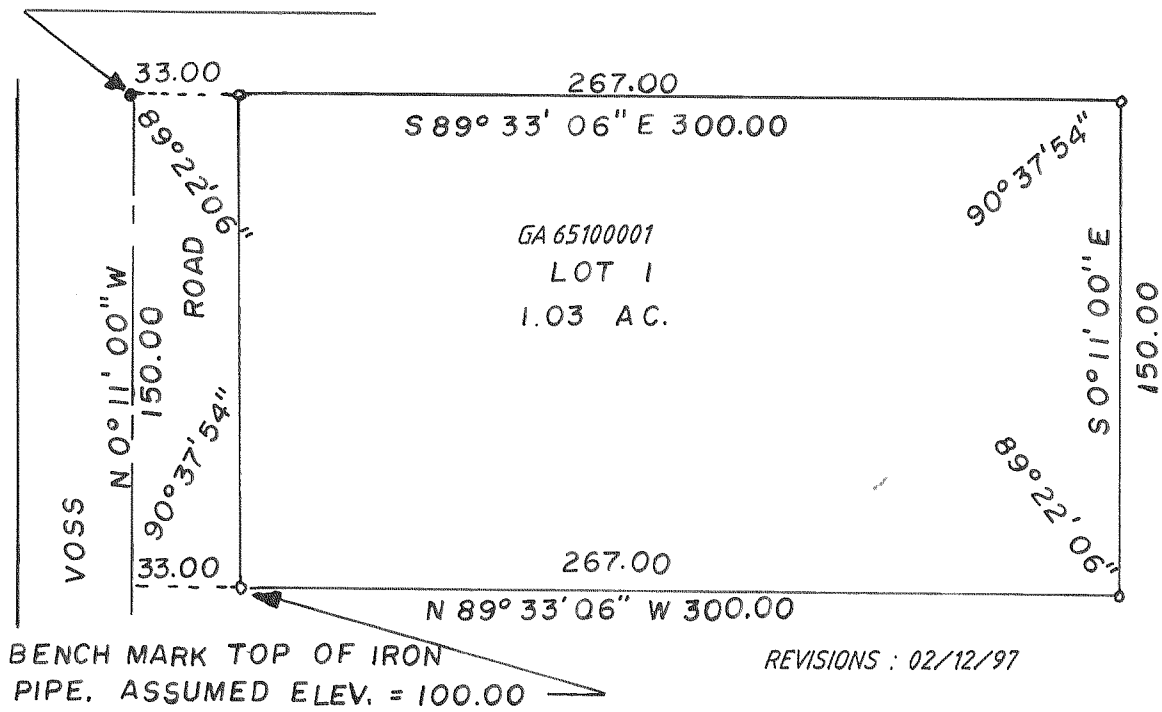

651

TOWN OF SUGAR CREEK

734

LOCATED IN THE NE 1/4 OF
SEC. 25, T3N, R16E

LOCATED IN THE SW 1/4 OF SEC. 33-3-16

NORTH 1/4 SEC. CORNER OF
SECTION 25, T3N, R16E

NORTH LINE OF THE SE 1/4 OF THE SW 1/4 OF
SEC. 33-3-16, AS FENCED

785

LOCATED IN THE SW 1/4 OF SEC. II,
T3N, R16E, WALWORTH COUNTY,
WISCONSIN

669

LOCATED IN THE SW 1/4 OF
SEC. 25, T3N, R16E, WALWORTH
COUNTY, WISCONSIN