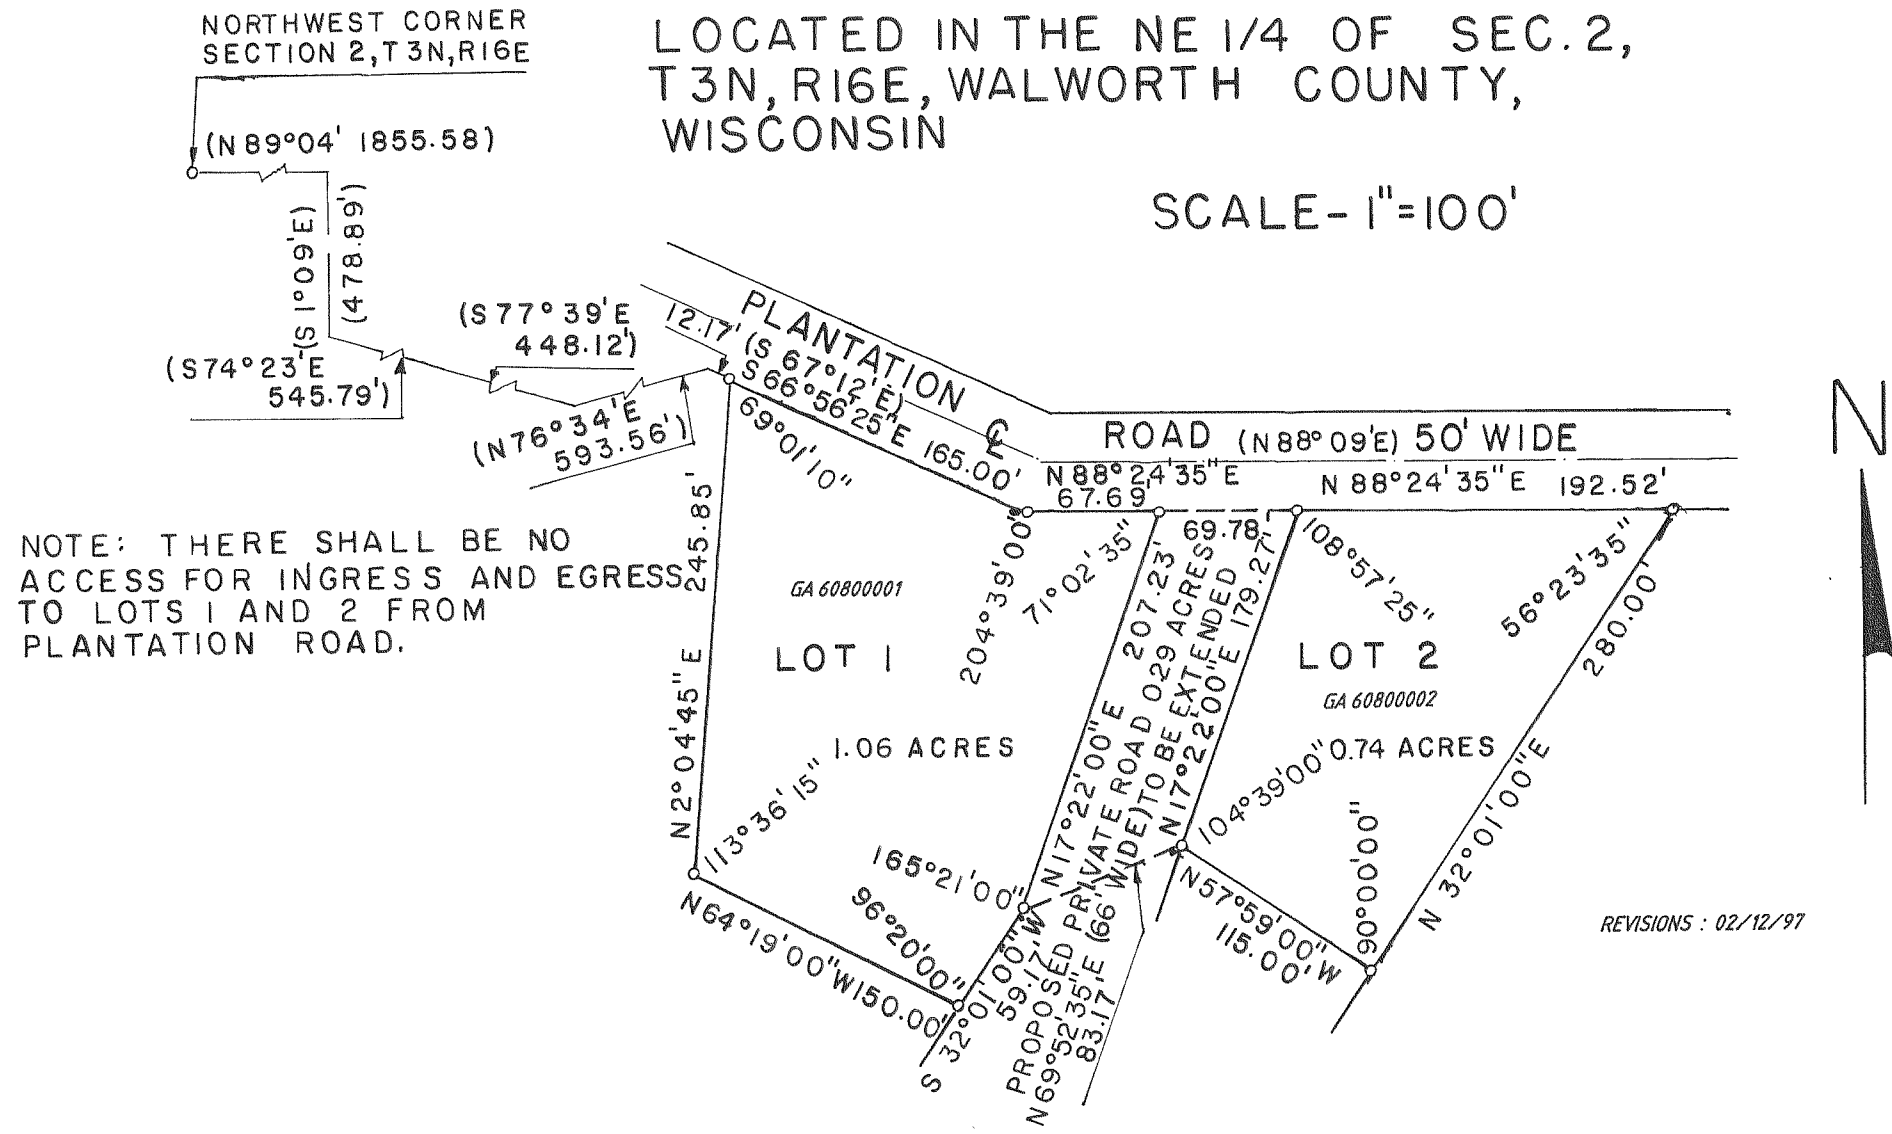

# CERTIFIED SURVEY NO. 608 & 613

TOWN OF SUGAR CREEK

## 608

## 613

LOCATED IN THE N1/2 OF THE SW 1/4 OF SEC. 29, T3N, R16E, WALWORTH COUNTY, WISCONSIN