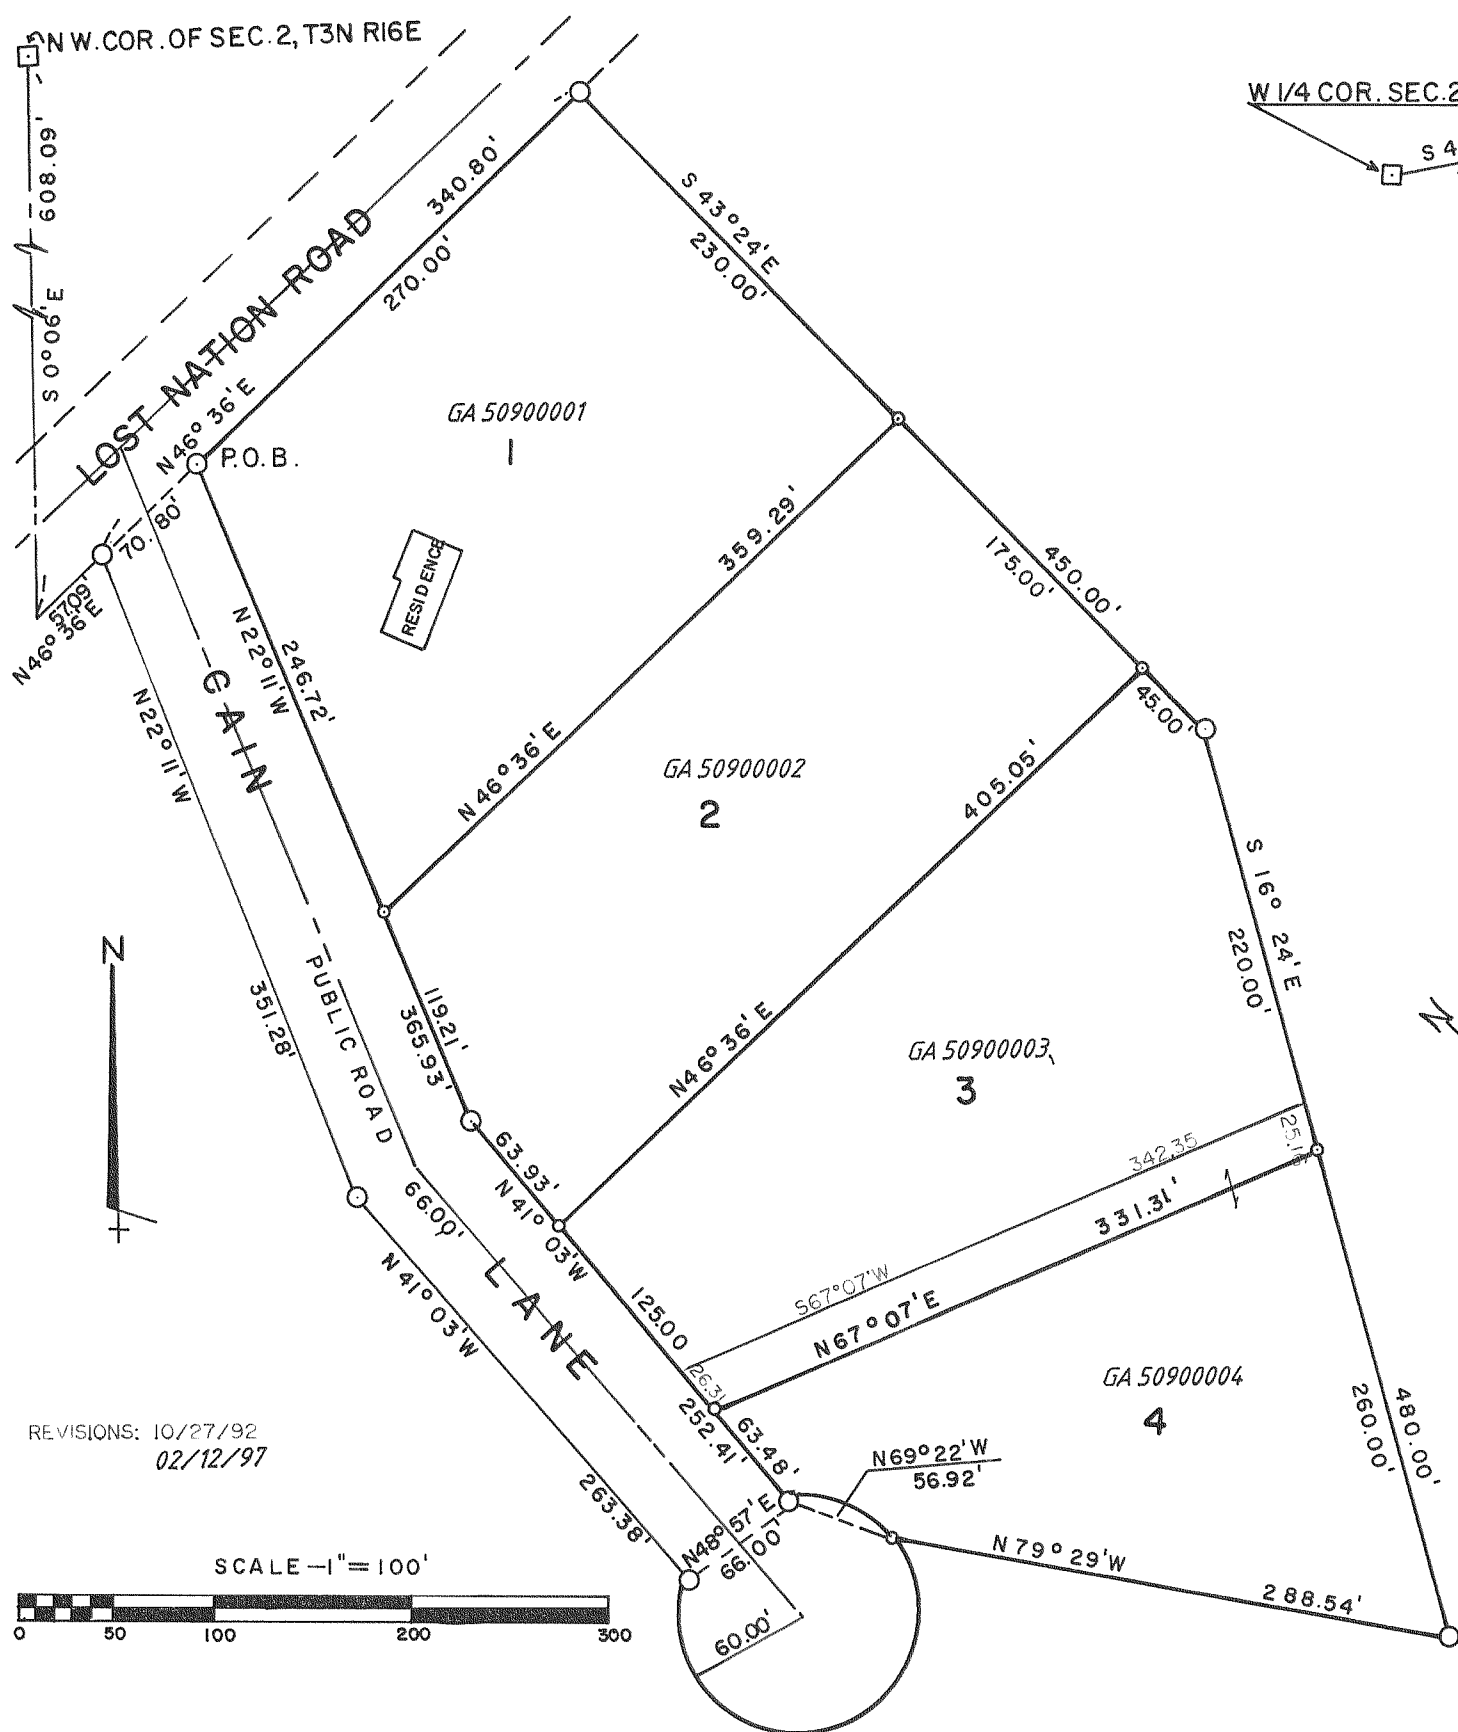

CERTIFIED 509

SURVEY NO'S 509, 497, 558 & 559 TOWN OF SUGAR CREEK

497

LOCATED IN THE NW/4 OF THE NW/4 OF SEC. 2-3-16
WALWORTH COUNTY, WISCONSIN

LOCATED IN THE SW/4 OF SEC. 25, T 3 N R 16 E,
WALWORTH COUNTY, WISCONSIN

558

LOCATED IN THE SW/4 OF THE NE/4 OF SEC. 34-3-16
WALWORTH COUNTY, WISCONSIN

559

LOCATED IN THE SW/4 OF THE NW/4 OF SEC. 28-3-16
WALWORTH CO. WISCONSIN