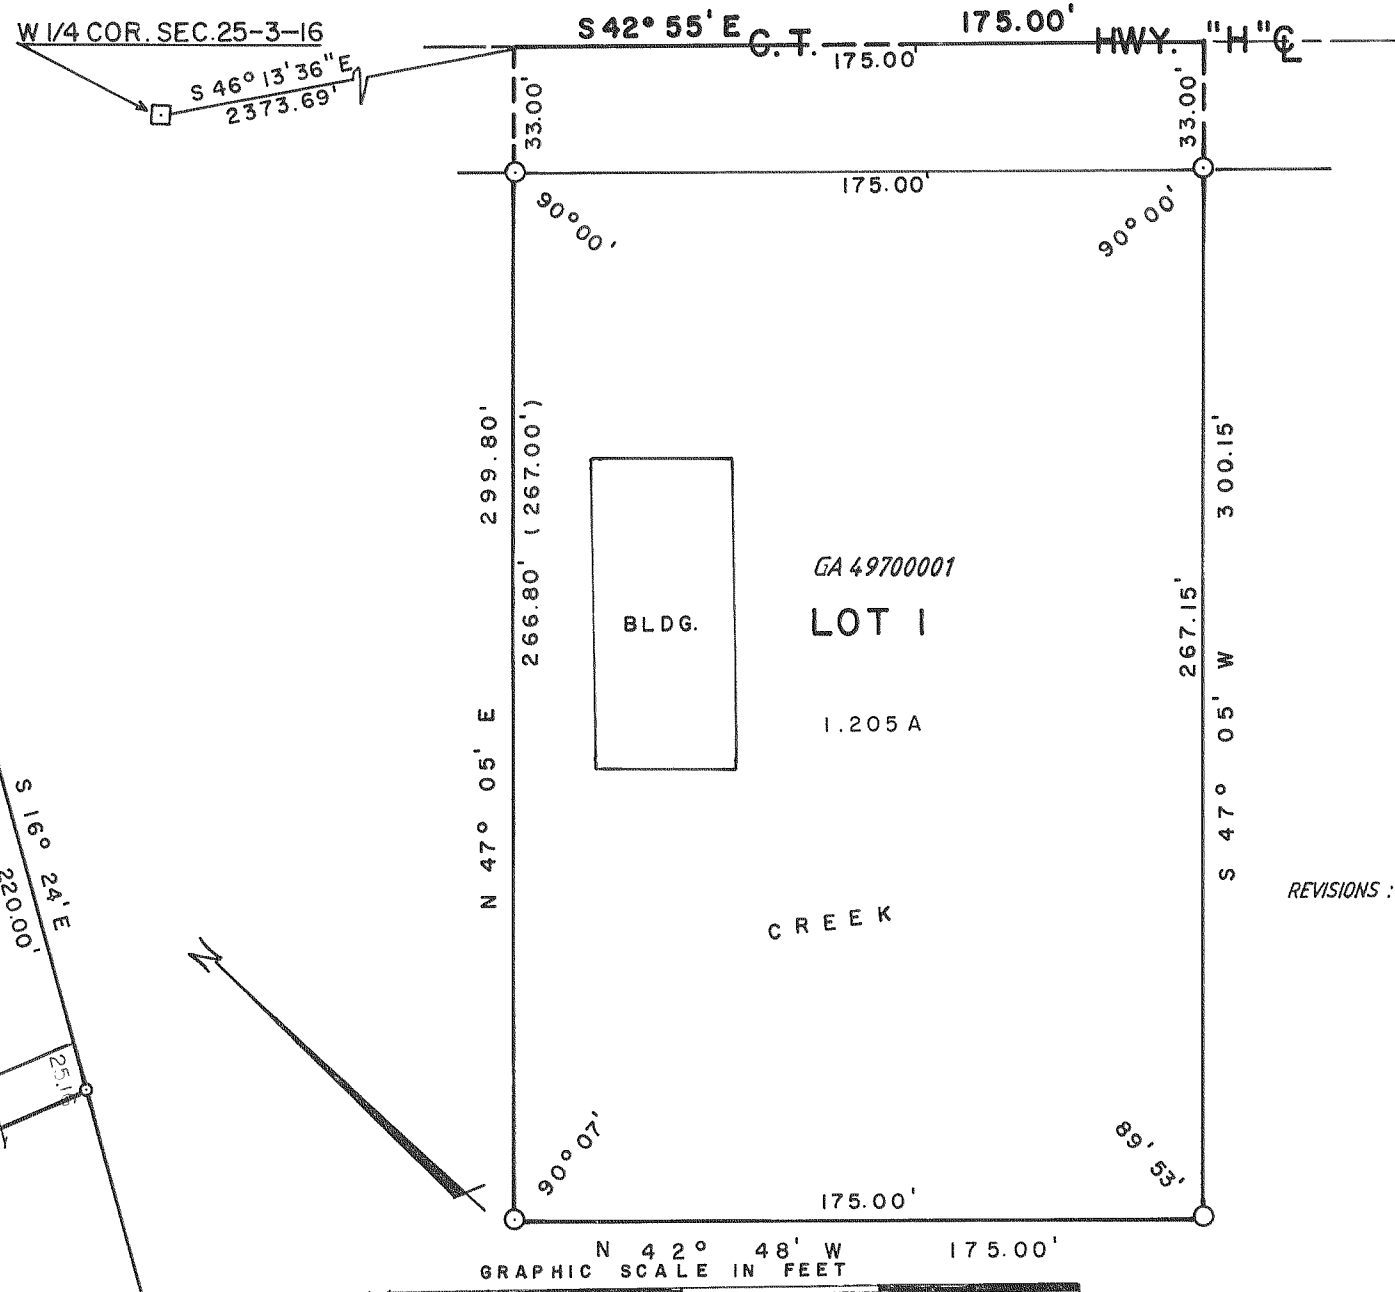

CERTIFIED 509

SURVEY NO'S 509, 497, 558 & 559 TOWN OF SUGAR CREEK

497

LOCATED IN THE NW/4 OF THE NW/4 OF SEC. 2-3-16
WALWORTH COUNTY, WISCONSIN

LOCATED IN THE SW/4 OF SEC. 25, T 3 N R 16 E,
WALWORTH COUNTY, WISCONSIN

558

LOCATED IN THE SW/4 OF THE NE/4 OF SEC. 34-3-16
WALWORTH COUNTY, WISCONSIN

559

LOCATED IN THE SW/4 OF THE NW/4 OF SEC. 28-3-16
WALWORTH CO. WISCONSIN