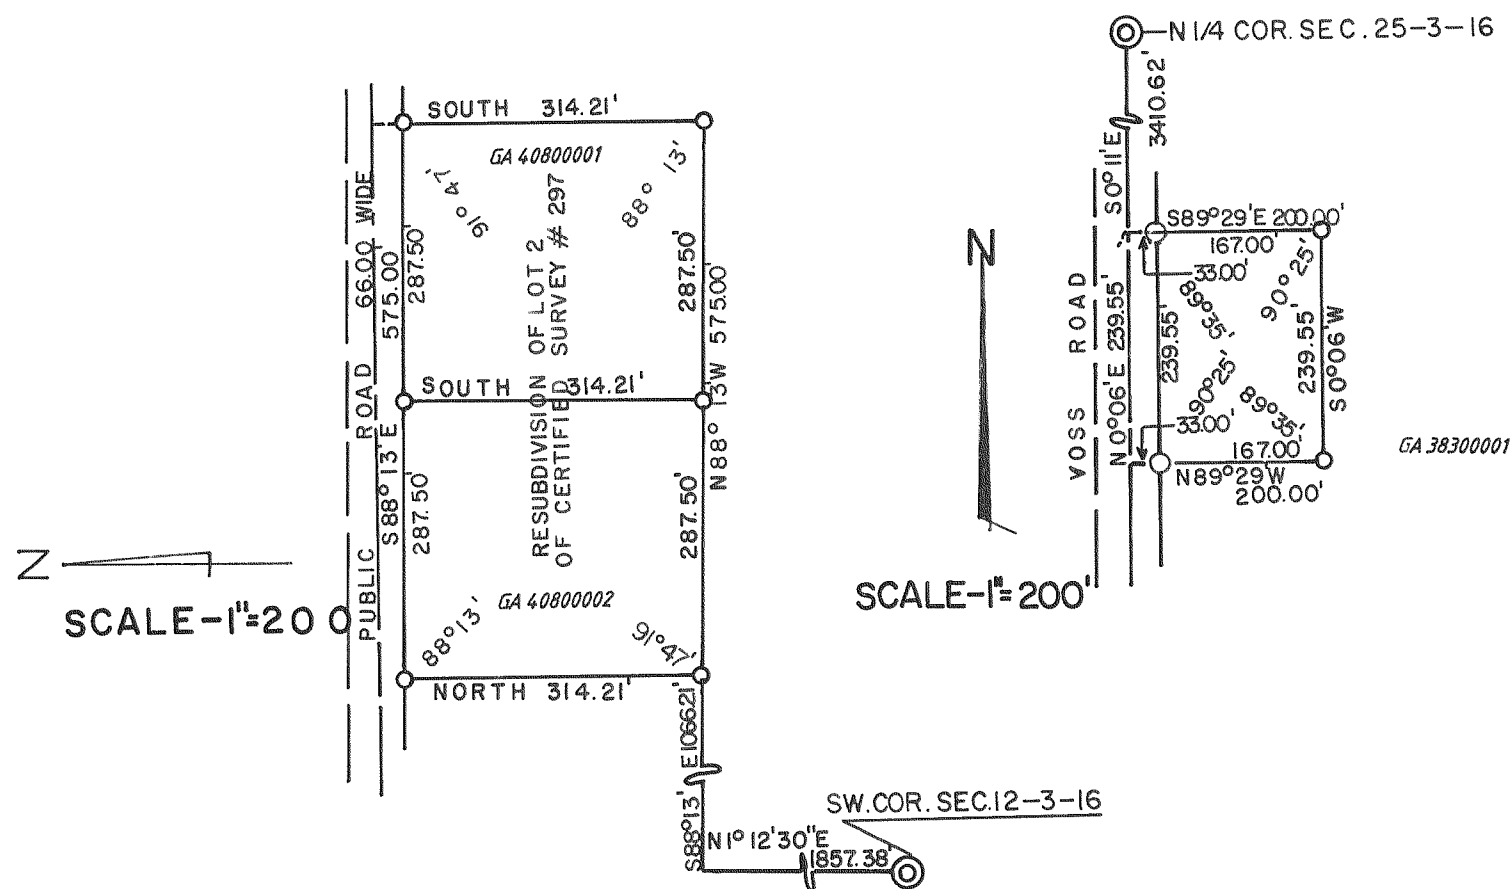

CERTIFIED SURVEY NO.408,383,

&355

TOWN OF SUGAR CREEK

408

383

PG.55

LOCATED IN THE NW1/4 OF THE SW1/4 OF SEC.12-3-16 WALWORTH COUNTY, WISCONSIN

LOCATED IN THE SE1/4 OF SEC.25-3-16 WALWORTH COUNTY, WISCONSIN

REVISIONS : 02/12/97

REVISIONS : 02/12/97