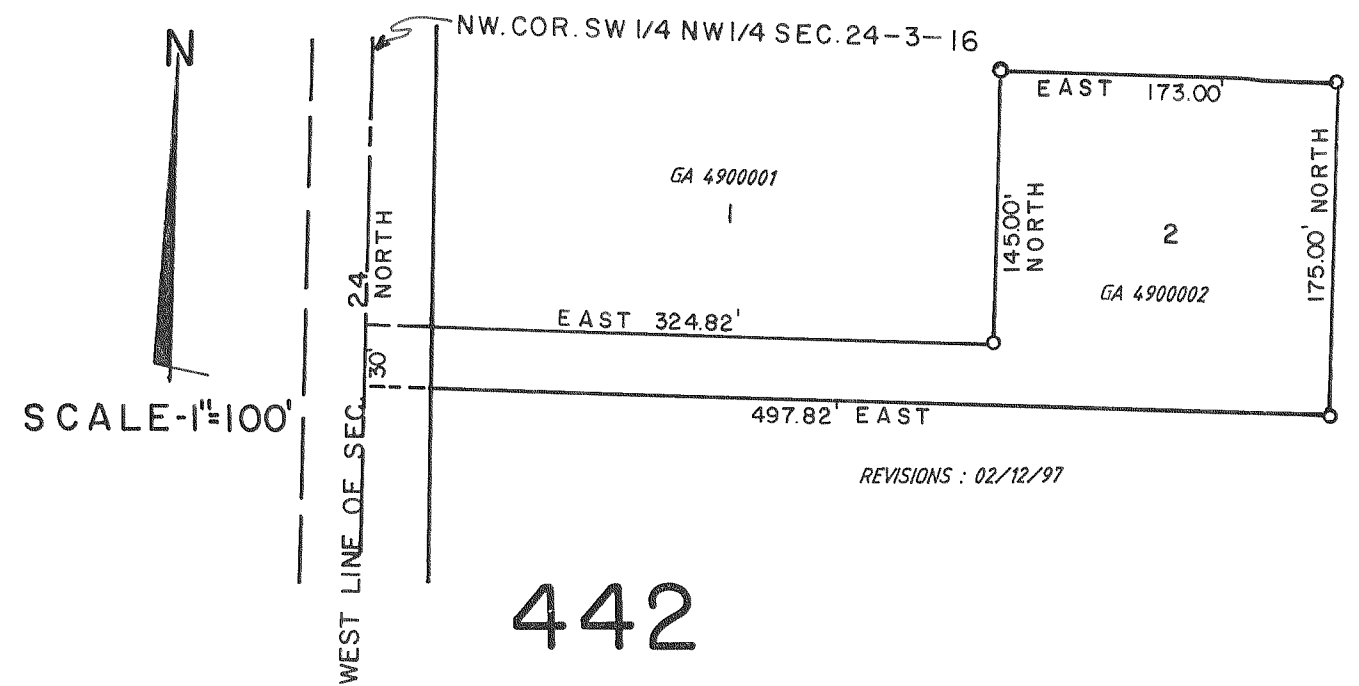

CERTIFIED SURVEY NO. 48, 49, 429 & 442

TOWN OF SUGAR CREEK

PG. 54

48

49

LOCATED IN THE SW1/4 OF THE NW1/4 OF SEC. 24-3-16
WALWORTH COUNTY, WISCONSIN

LOCATED IN THE SW1/4 OF THE NW1/4 OF SEC. 24, T3N, R16E
WALWORTH COUNTY, WISCONSIN

429

442

LOCATED IN THE SW1/4 OF SEC. 20, T3N, R16E
WALWORTH COUNTY, WISCONSIN

LOCATED IN THE SW1/4 OF SEC. 14, T3N, R16E
WALWORTH COUNTY, WISCONSIN