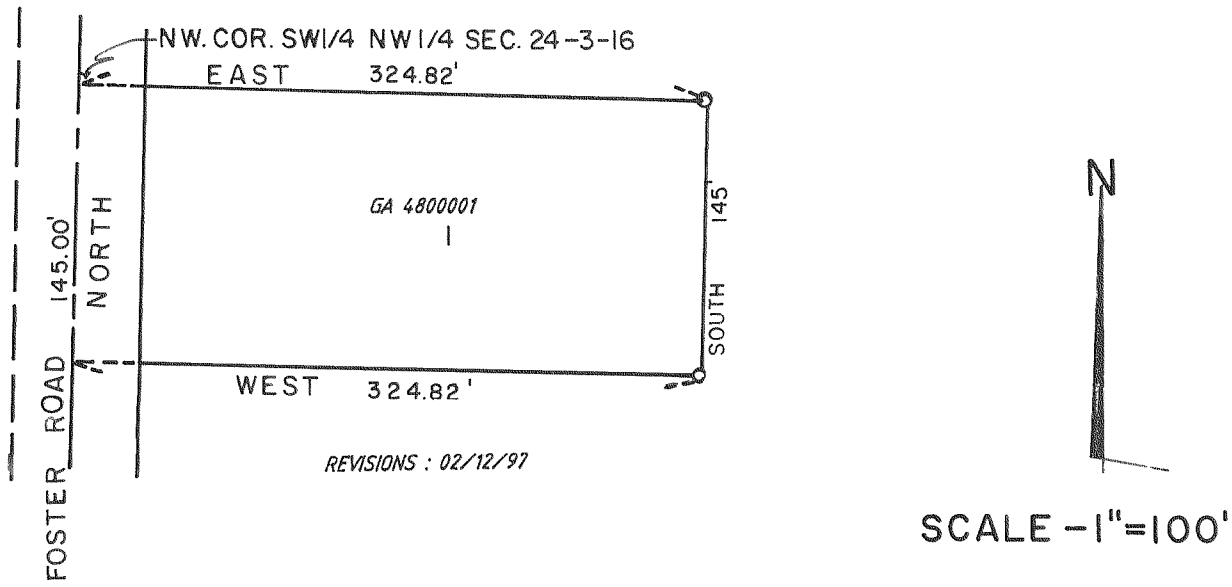

CERTIFIED SURVEY NO. 48, 49, 429 & 442

TOWN OF SUGAR CREEK

PG. 54

48

49

LOCATED IN THE SW1/4 OF THE NW1/4 OF SEC. 24-3-16
WALWORTH COUNTY, WISCONSIN

LOCATED IN THE SW1/4 OF THE NW1/4 OF SEC. 24, T3N, R16E
WALWORTH COUNTY, WISCONSIN

429

442

LOCATED IN THE SW1/4 OF SEC. 20, T3N, R16E
WALWORTH COUNTY, WISCONSIN

LOCATED IN THE SW1/4 OF SEC. 14, T3N, R16E
WALWORTH COUNTY, WISCONSIN