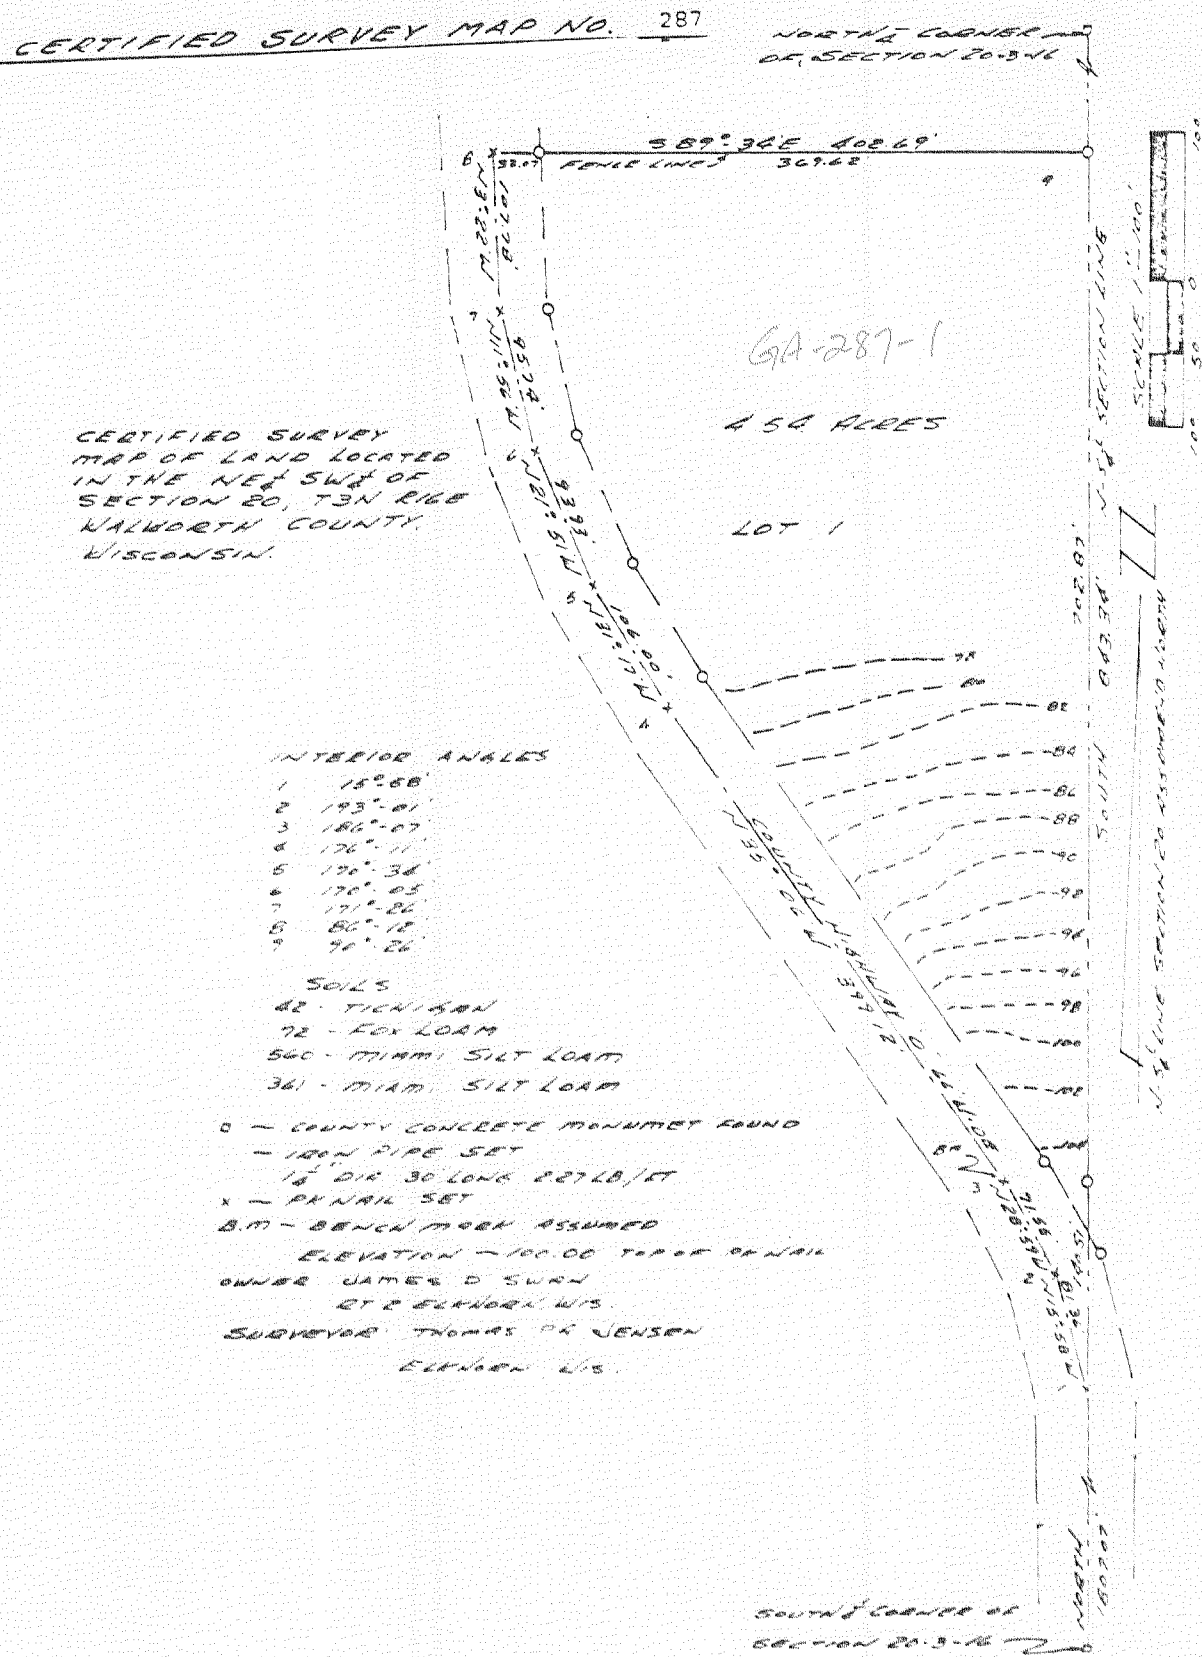

CERTIFIED SURVEYS 119, 248 AND 287

- O - Indicator 2"x30" Iron Pipe Set
- ⊙ - Indicates Concrete Monument
- ⊞ - Indicates Stone Monument