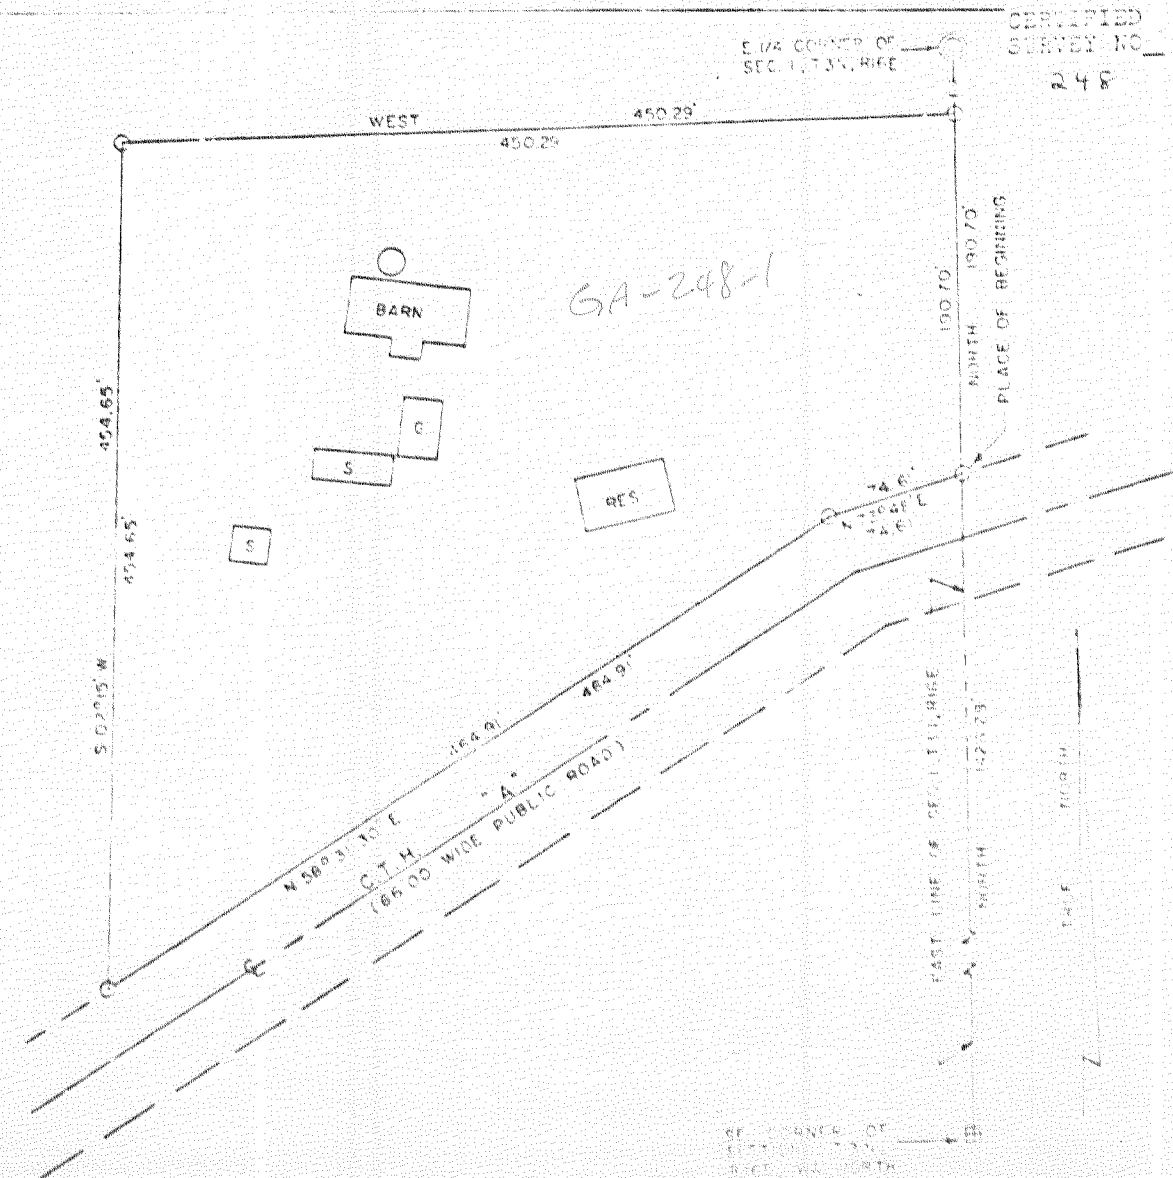

CERTIFIED SURVEYS 119, 248 AND 287

- O - Indicator 2"x30" Iron Pipe Set
- ⊙ - Indicates Concrete Monument
- ⊞ - Indicates Stone Monument