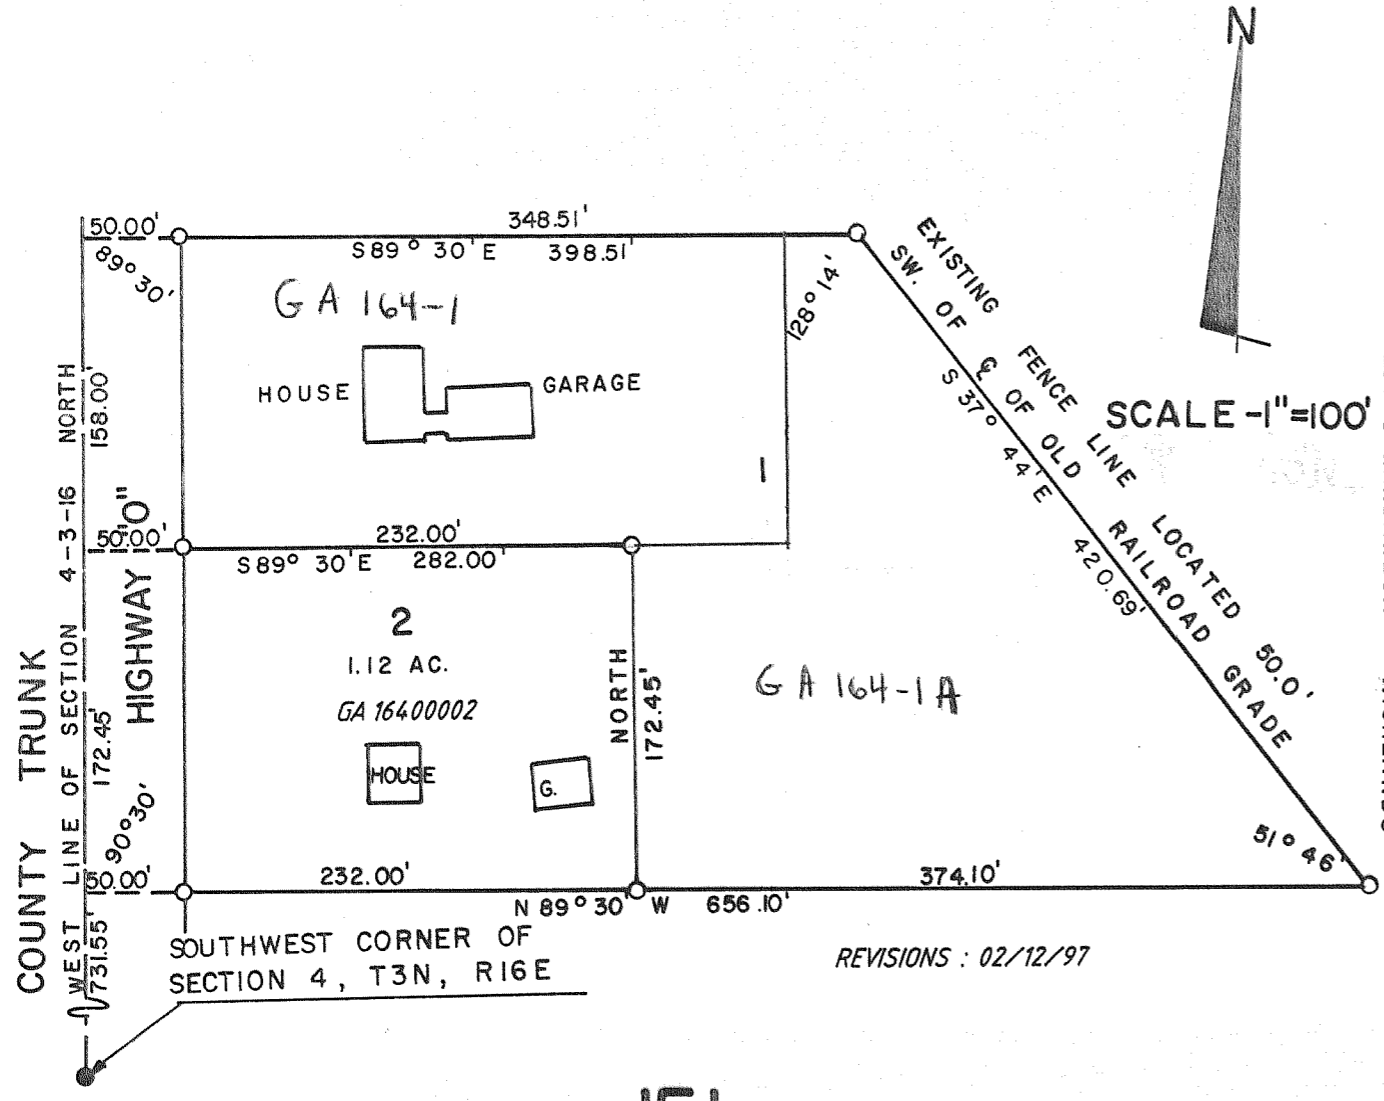

# SURVEY NO. 164,204,151 TOWN OF SUGAR CREEK 204

LOCATED IN THE SW 1/4 OF SECTION 4, T3N, R16E,  
WALWORTH COUNTY, WISCONSIN

LOCATED IN THE NE 1/4 OF SECTION 11, & THE SEC. 12,  
T3N, R16E WALWORTH COUNTY, WISCONSIN

151  
LOCATED IN THE NW 1/4 OF THE NE 1/4 OF SEC. 2, T3N, R16E,  
WALWORTH COUNTY, WISCONSIN