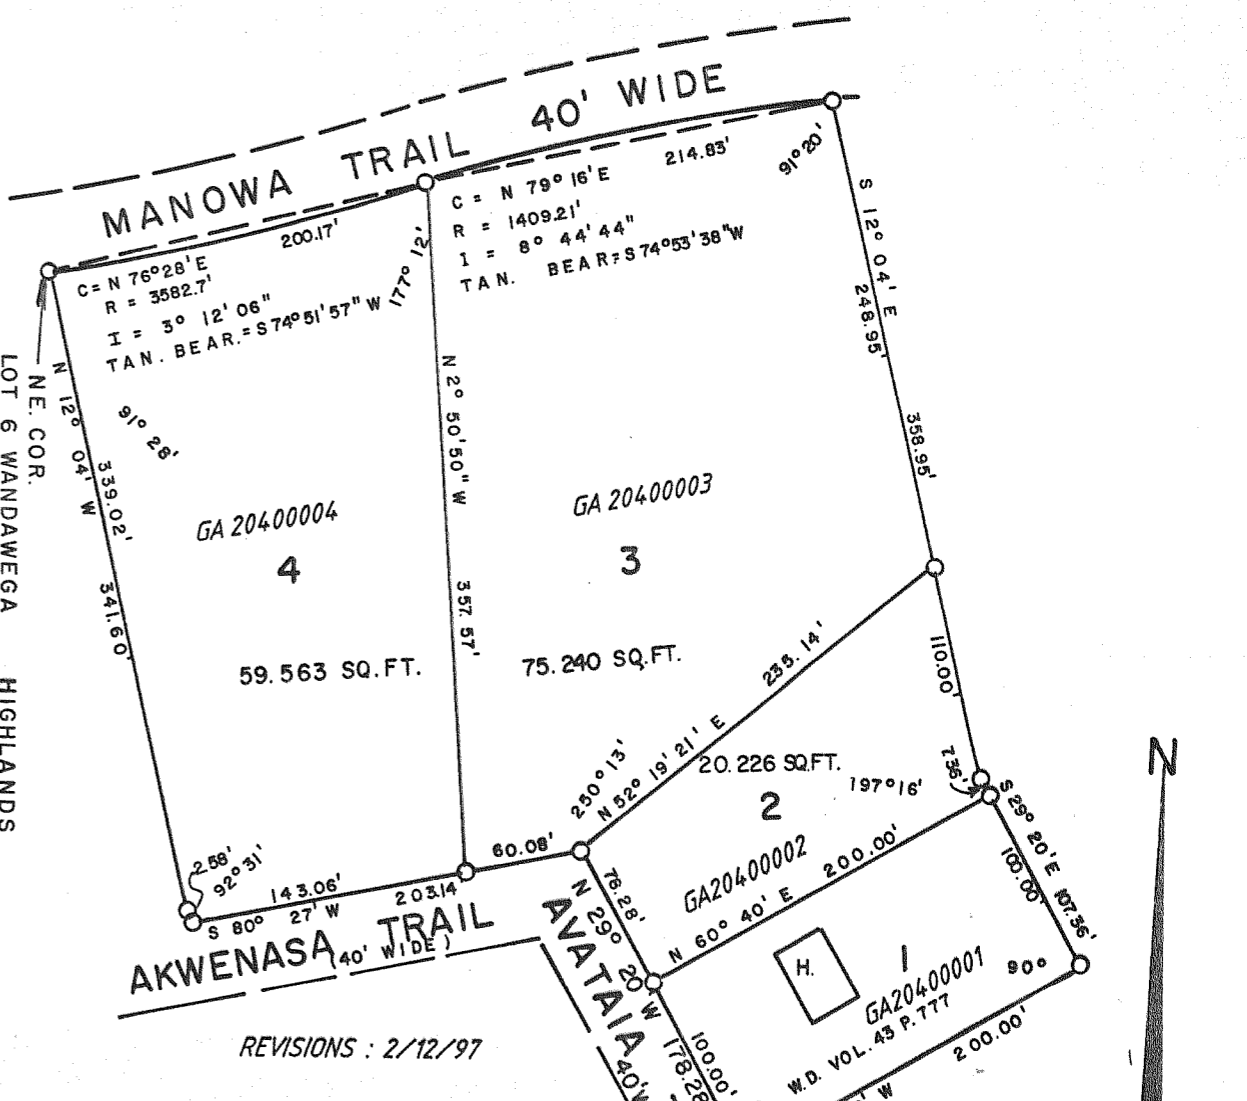

# SURVEY NO. 164,204,151 TOWN OF SUGAR CREEK 204

LOCATED IN THE SW 1/4 OF SECTION 4, T3N, R16E,  
WALWORTH COUNTY, WISCONSIN

LOCATED IN THE NE 1/4 OF SECTION 11, & THE SEC. 12,  
T3N, R16E WALWORTH COUNTY, WISCONSIN

151  
LOCATED IN THE NW 1/4 OF THE NE 1/4 OF SEC. 2, T3N, R16E,  
WALWORTH COUNTY, WISCONSIN