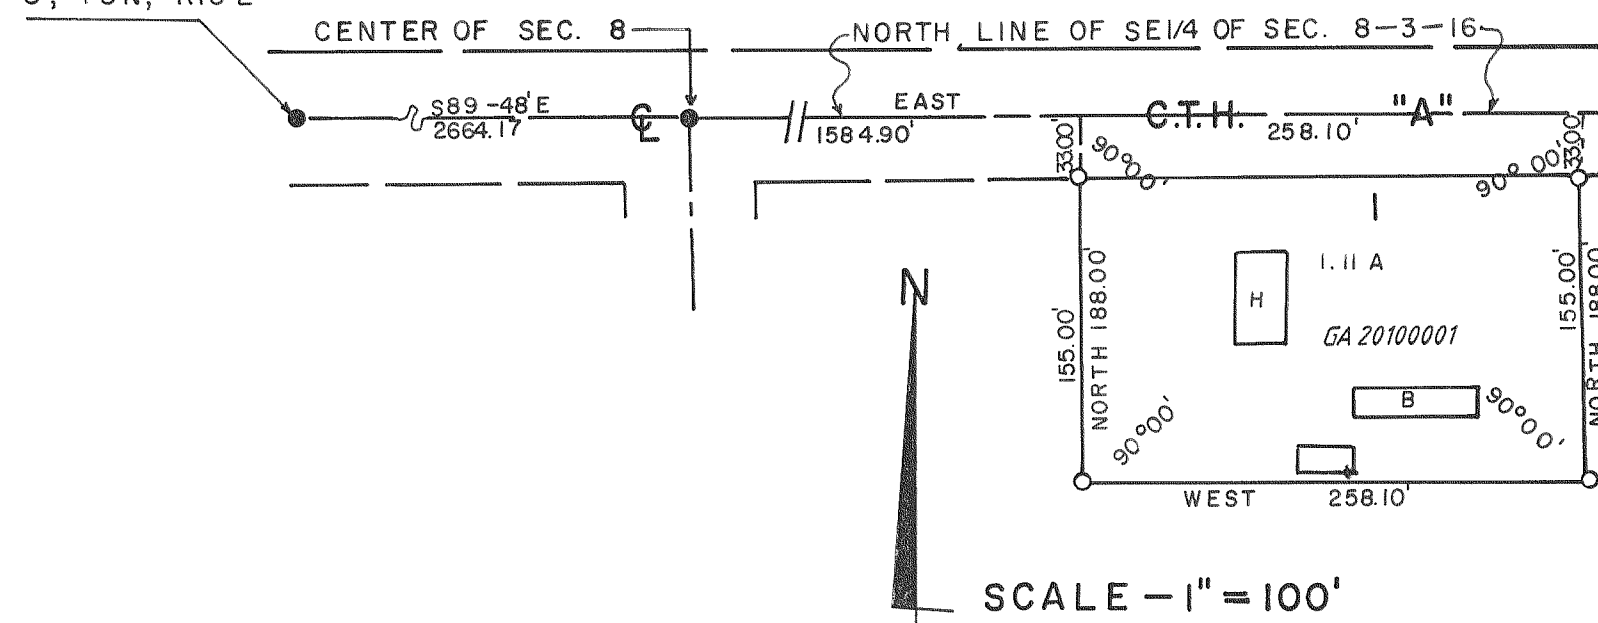

CERTIFIED SURVEY NO. 201

TOWN OF SUGAR CREEK

201

LOCATED IN THE EAST 1/2 OF THE SE 1/4 OF SECTION 8, T3N, R16 E,
WALWORTH COUNTY, WISCONSIN

WEST 1/4 SECTION
CORNER OF SECTION
8, T3N, R16 E

REVISIONS : 02/12/97