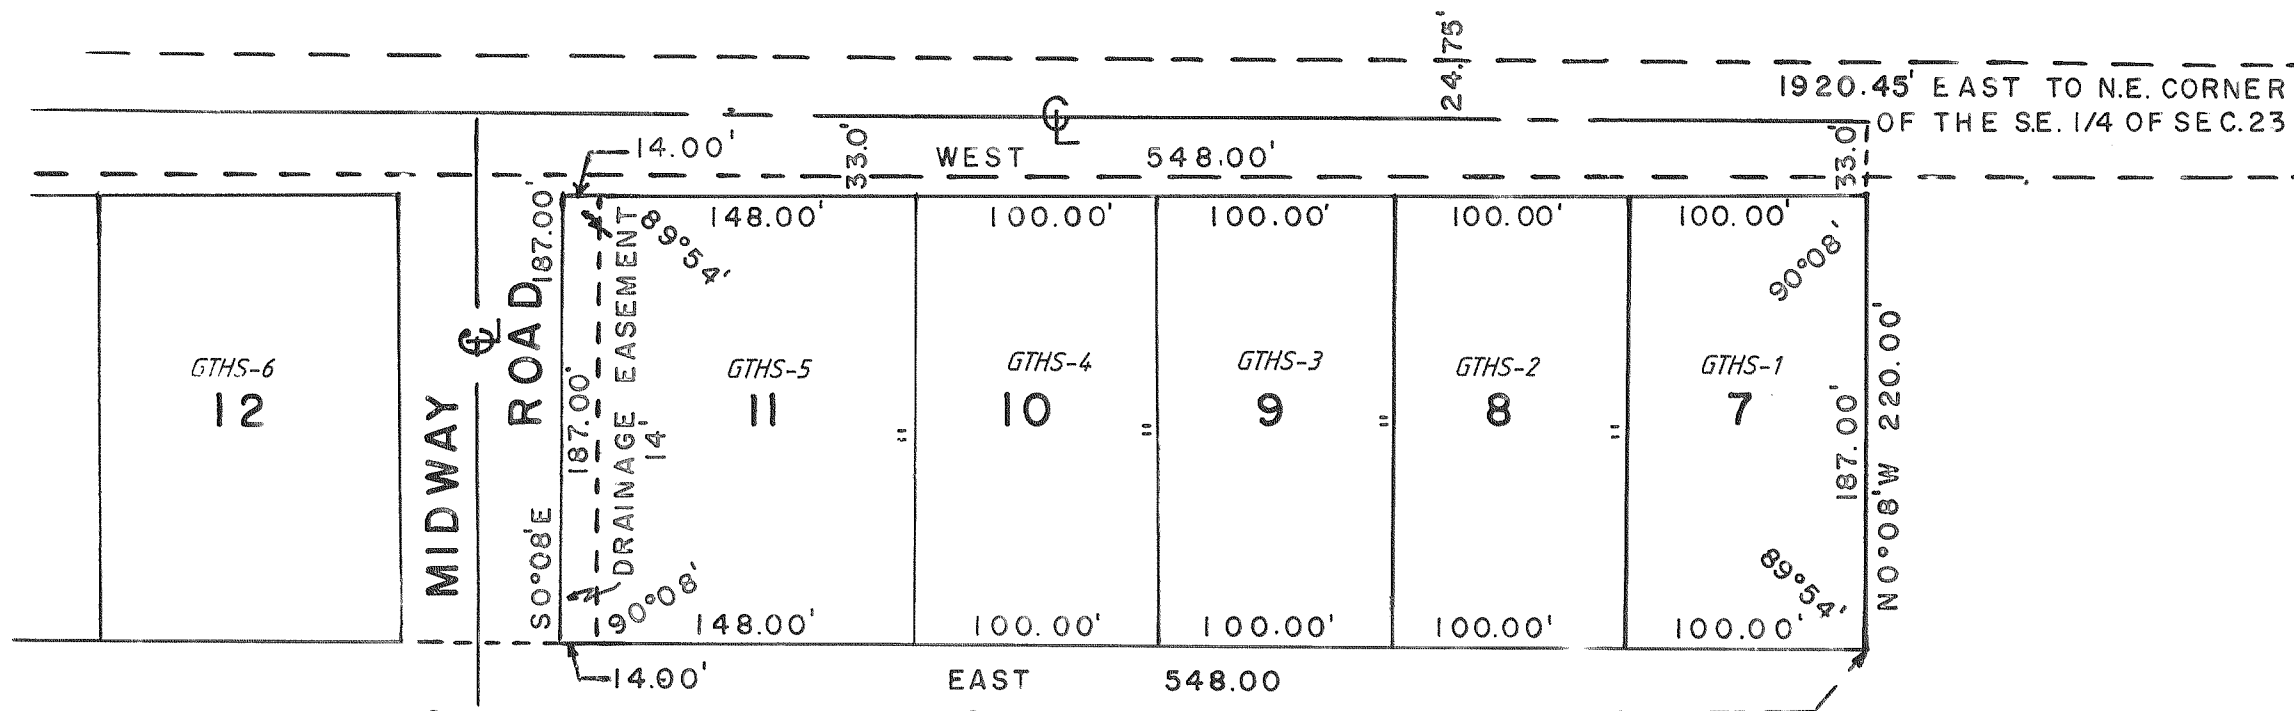

# TWIN HEIGHTS ESTATES SUBDIVISION

N.W. 1/4 OF THE S.E. 1/4 AND THE N.E. 1/4 OF THE S.W. 1/4 OF SEC.

23, T3N, R16E

WALWORTH COUNTY WISCONSIN

SCALE 1" = 80'

REVISIONS : 02/12/97