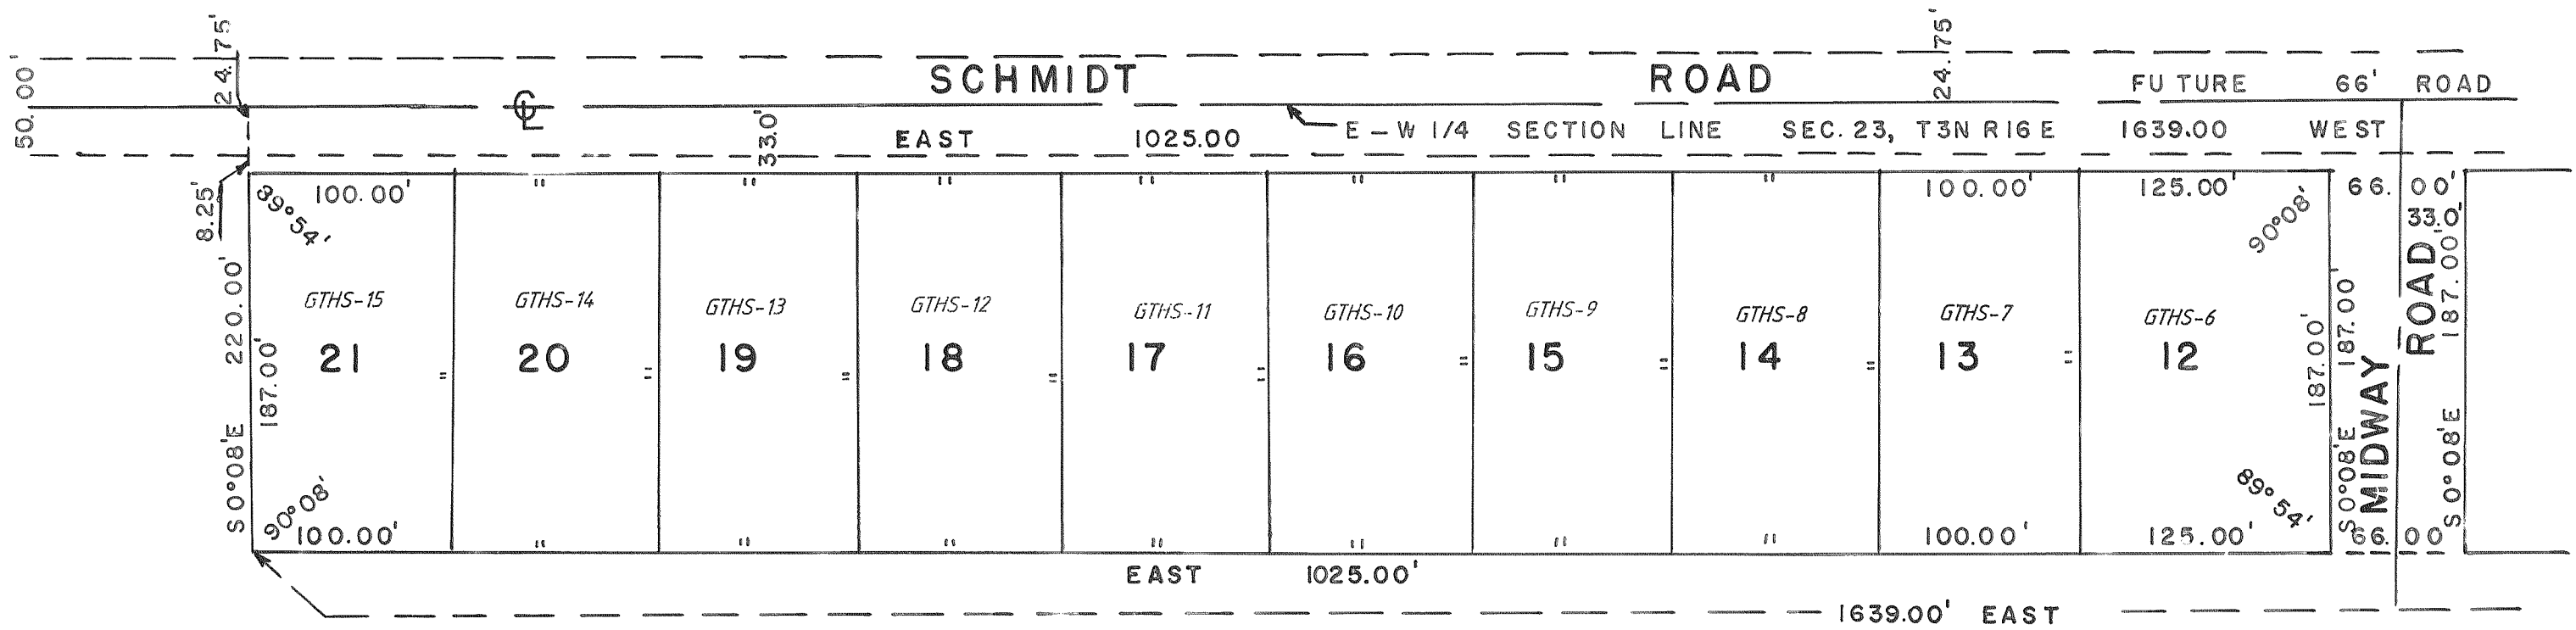

# TWIN HEIGHTS ESTATES SUBDIVISION

N.W. 1/4 OF THE S.E. 1/4 AND THE N.E. 1/4 OF THE S.W. 1/4 OF SEC.

23, T3N, R16E

WALWORTH COUNTY WISCONSIN

SCALE 1" = 80'

REVISIONS : 02/12/97