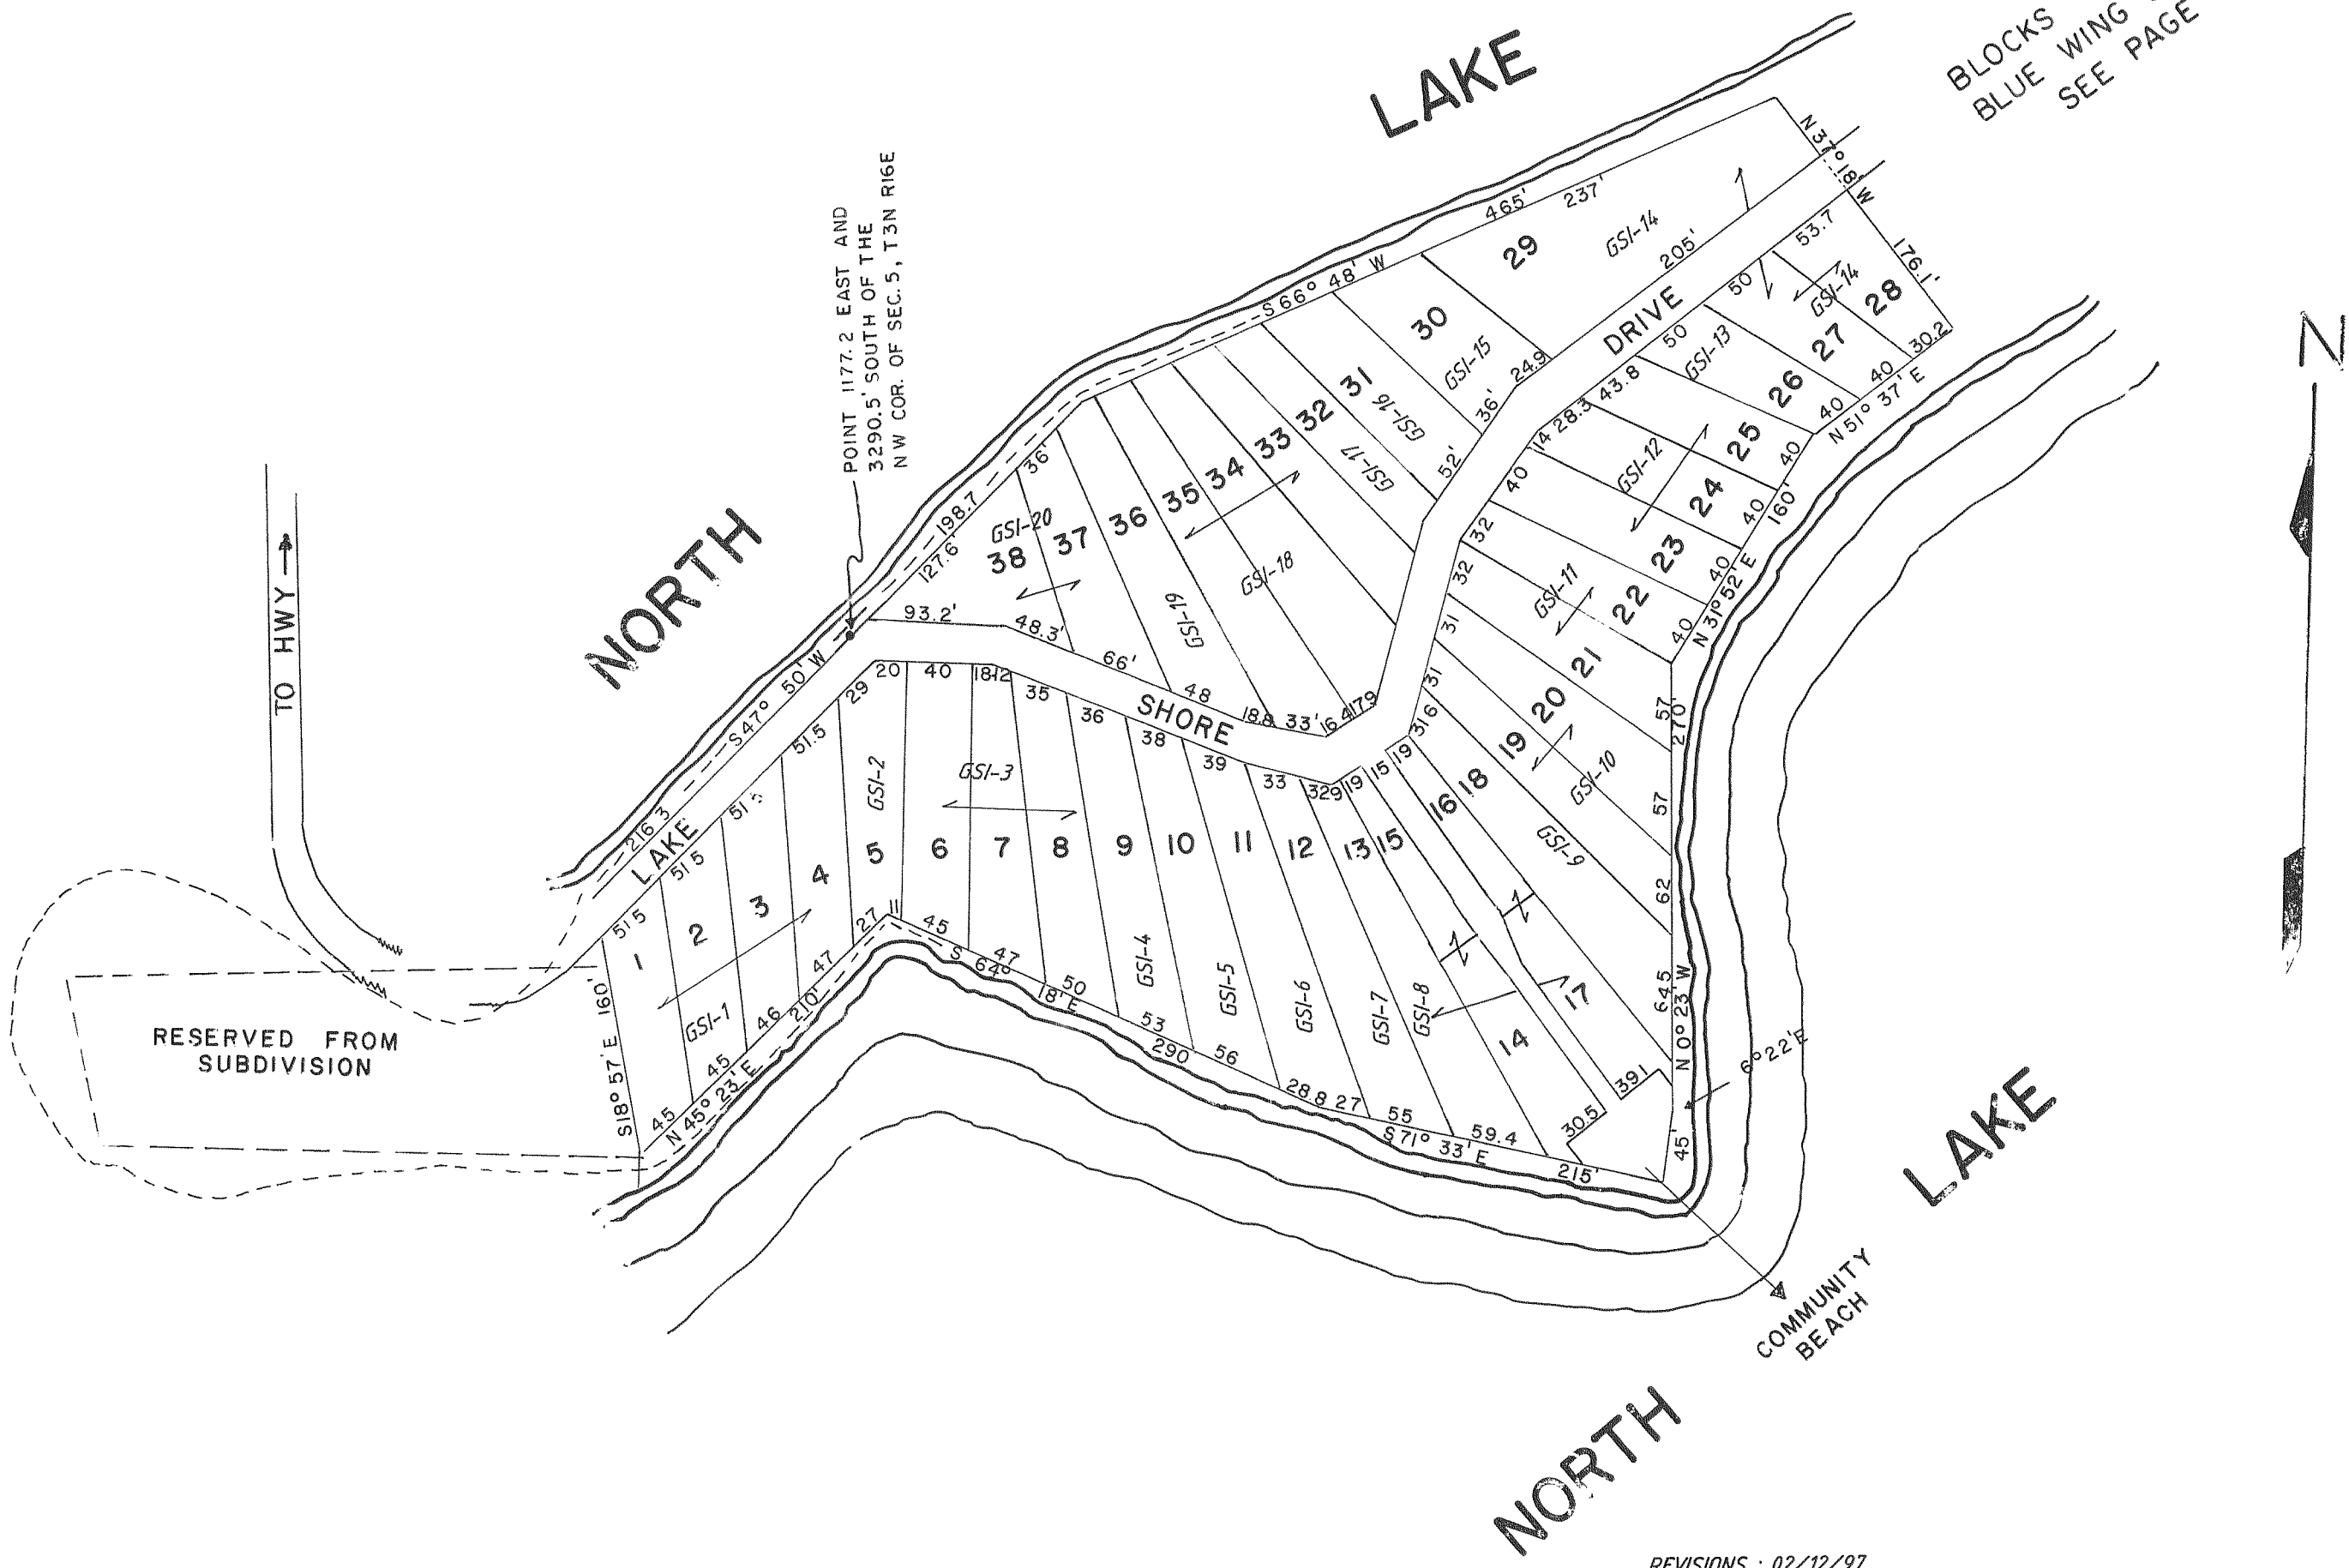

SHOREWOODS ISLAND SUB.

TOWN OF SUGAR CREEK

SCALE - 1" = 100'

SW 1/4, SEC. 5

BLOCKS 10, 11, 12, 13 OF
BLUE WING ESTATES
SEE PAGE 8

REVISIONS : 02/12/97