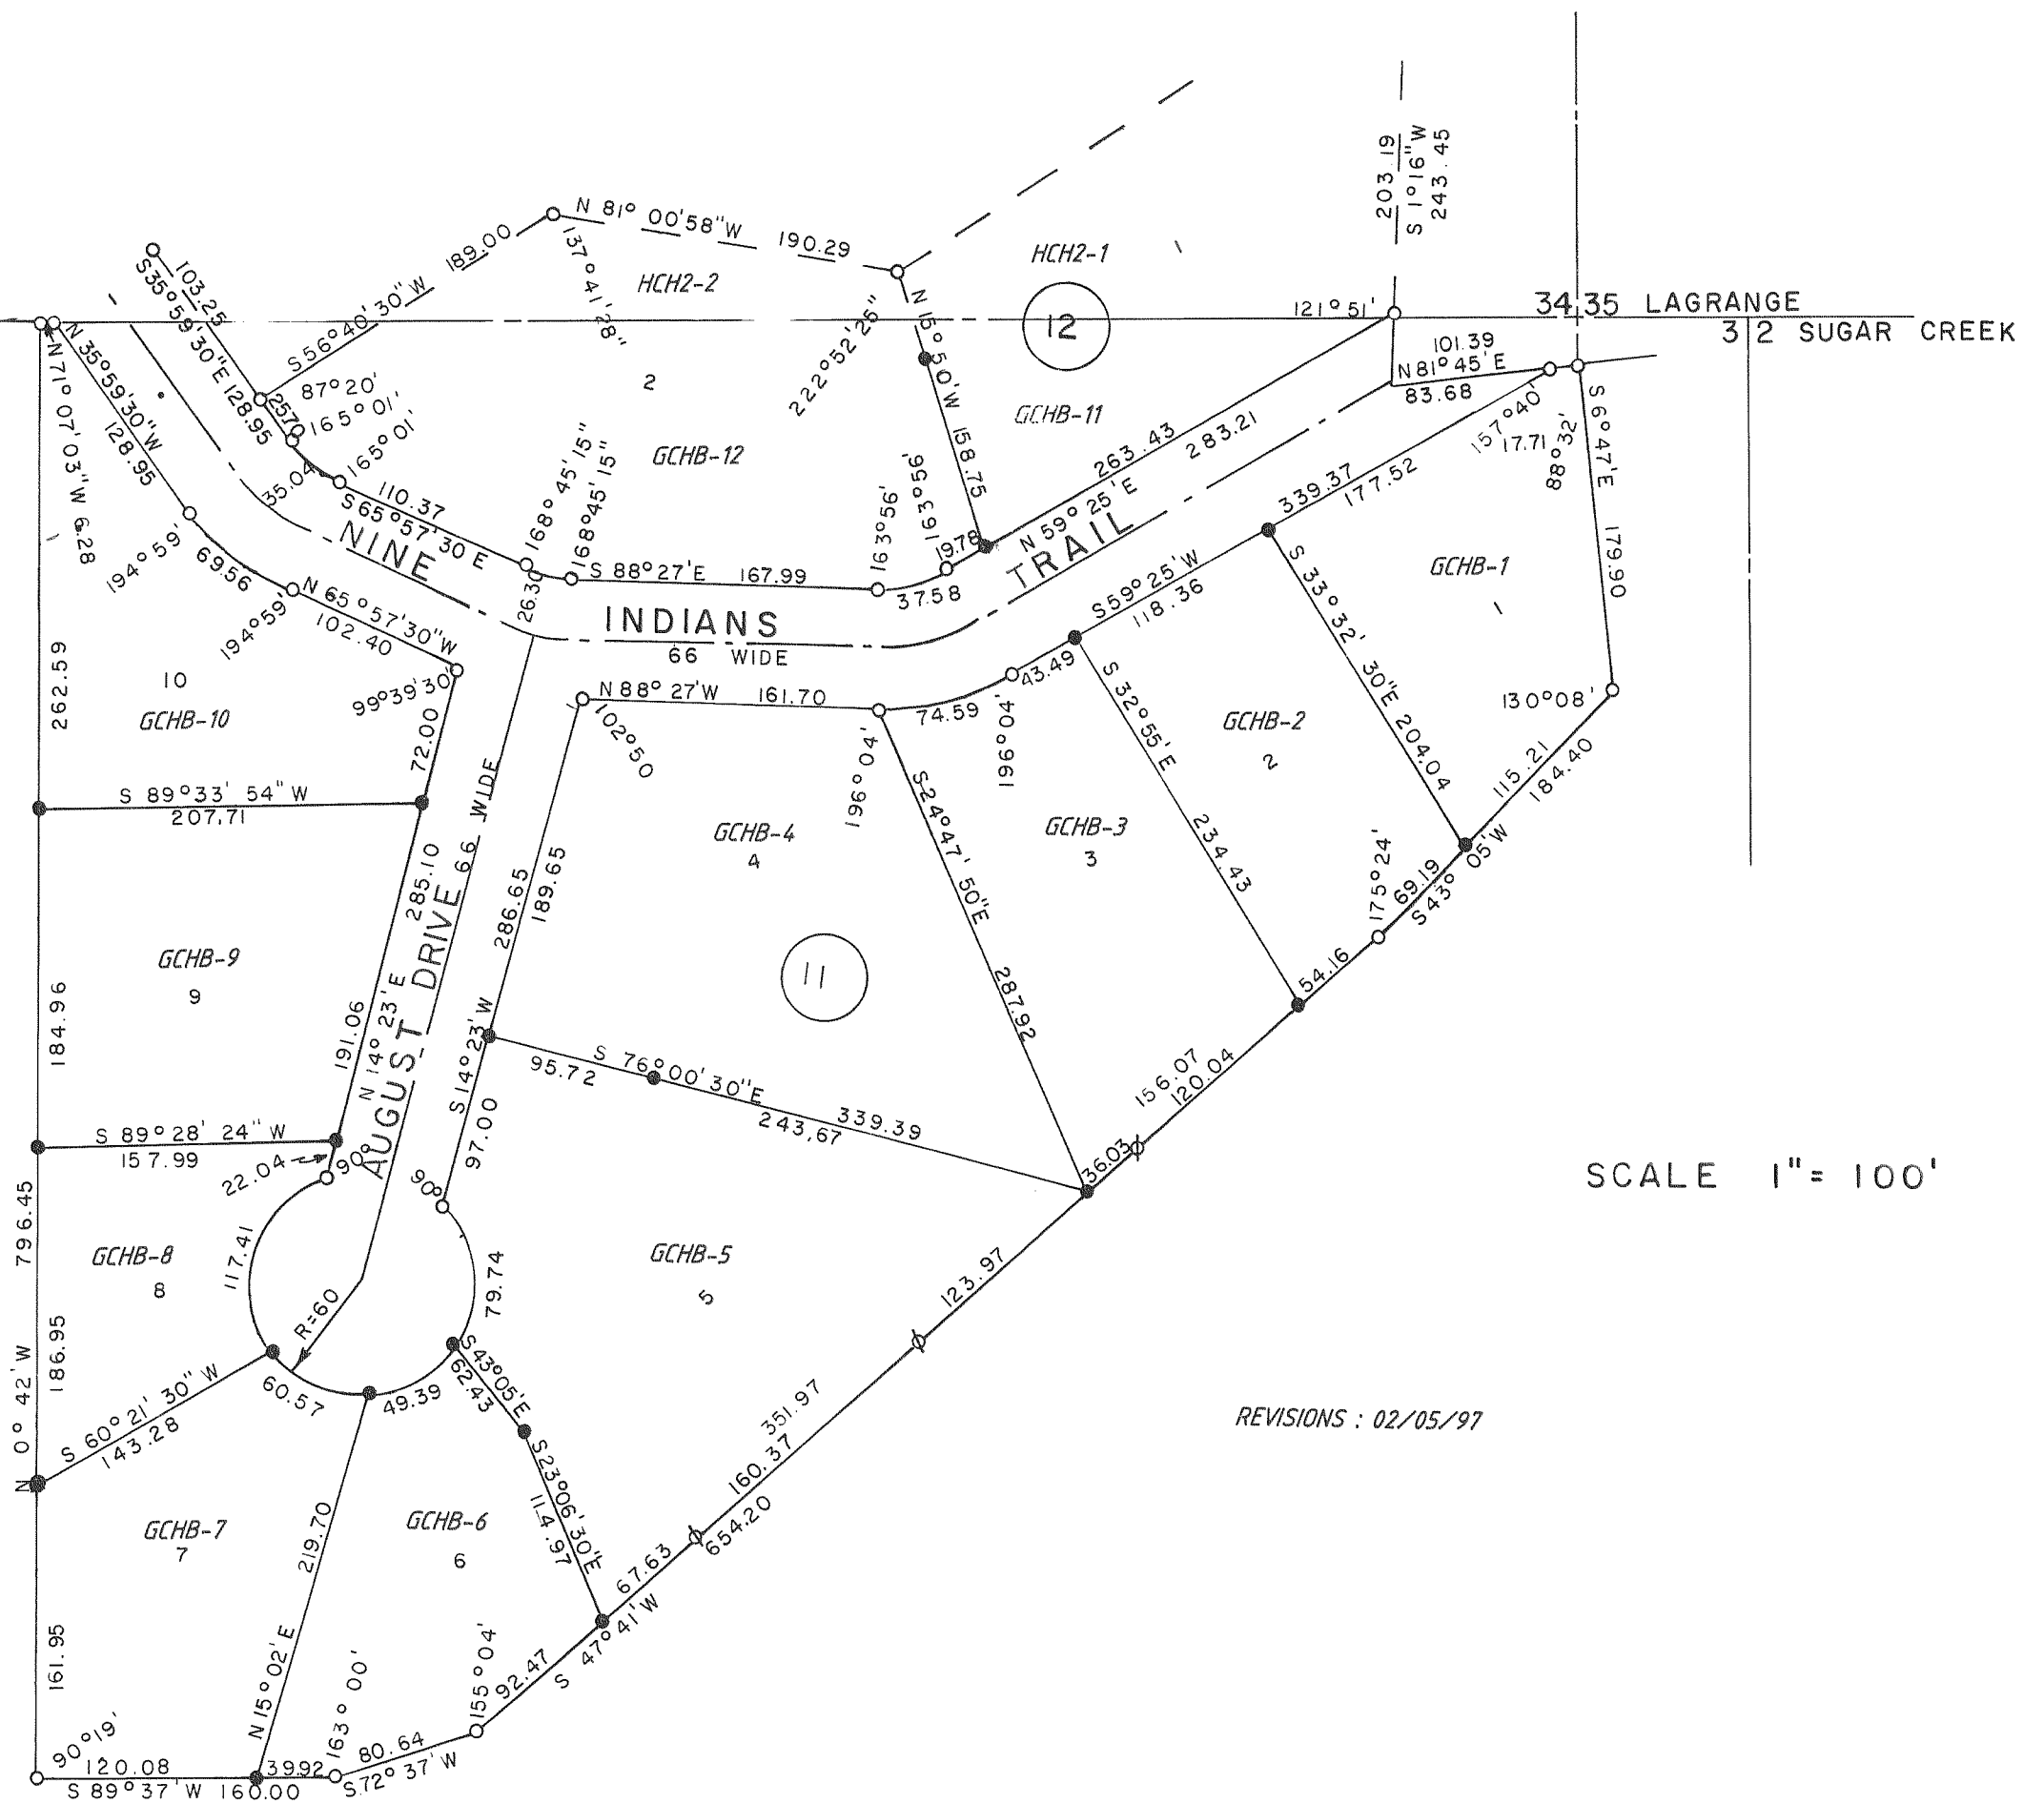

COOL HILL PARK ADDITION NO. 2

LOCATED IN THE SE 1/4 OF THE SE 1/4 OF SECTION 34, T 4 N R 16 E  
TOWN OF LA GRANGE AND IN THE NE 1/4 OF THE NE 1/4 OF SECTION 3,  
T 3 N R 16 E, TOWN OF SUGAR CREEK, WALWORTH COUNTY WISCONSIN.

SCALE 1" = 100'

REVISIONS : 02/05/97