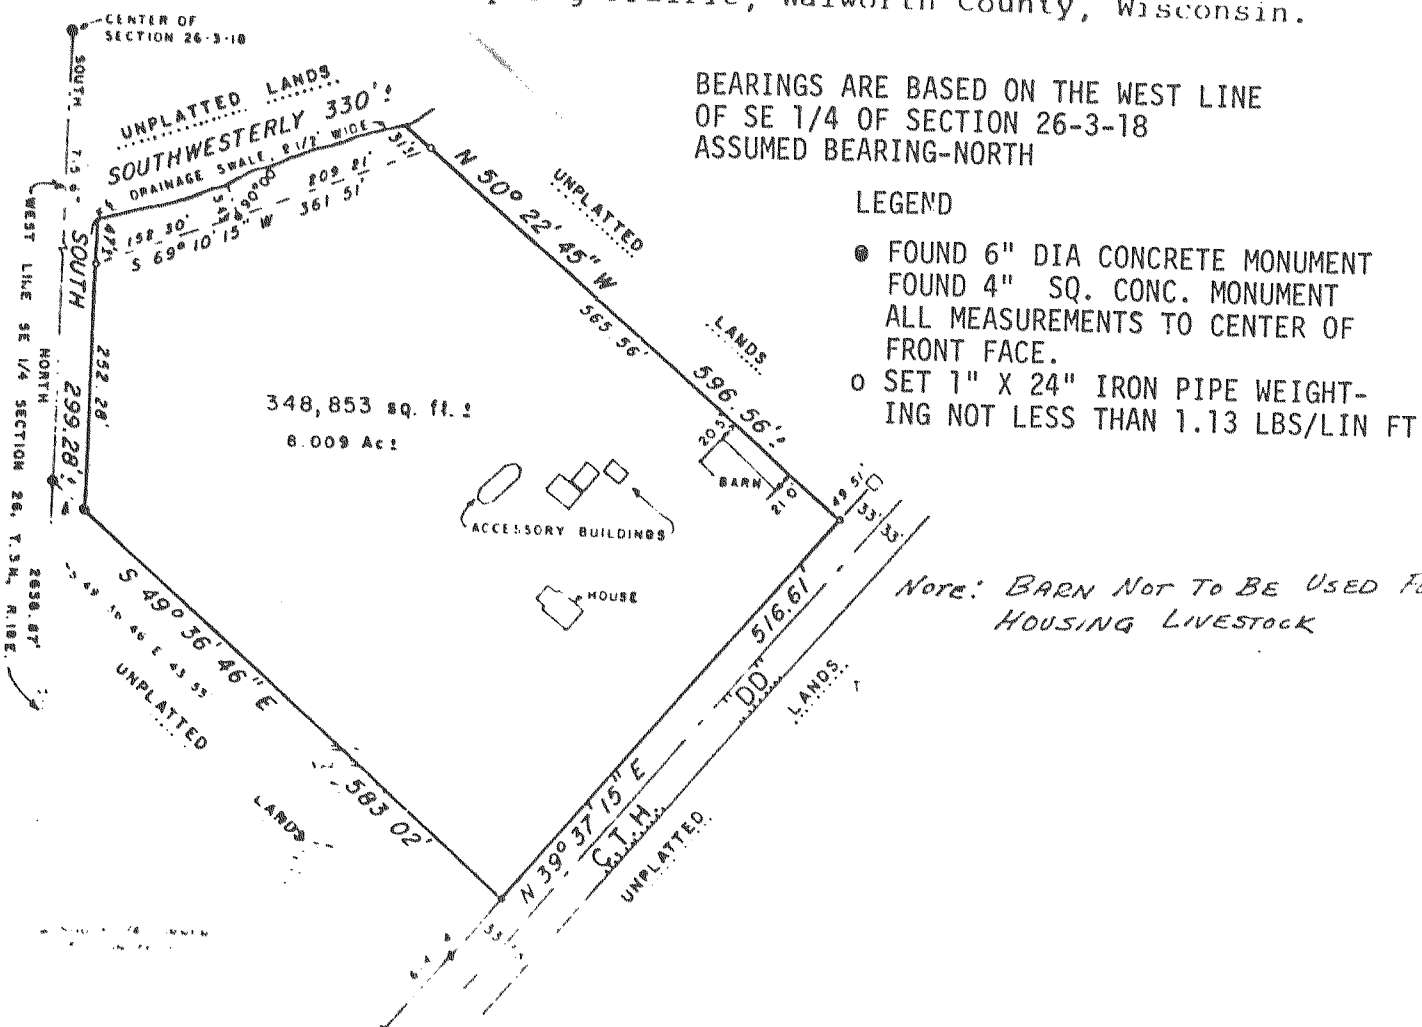

CERTIFIED SURVEYS 1140, 1182, 1225 AND 1235 52

TOWN OF SPRING PRAIRIE

WALWORTH COUNTY CERTIFIED SURVEY MAP NO. 1140
 Part of the Northwest 1/4 of the Southeast 1/4 of Section 26, Town 3 North,
 Range 18 East, Township of Spring Prairie, Walworth County, Wisconsin.

C. S. MAP 1182
 THIS CERTIFIED SURVEY MAP LOCATED IN THE NW 1/4 OF THE SE 1/4 OF SECTION 26, T3N., R. 18E. TOWNSHIP OF SPRING PRAIRIE, COUNTY OF WALWORTH, STATE OF WISCONSIN

CERTIFIED SURVEY MAP NO. 1235
 WHICH IS PART OF THE SOUTHWEST 1/4 AND THE SOUTHWEST 1/4 OF SECTION 18, TOWN 3 NORTH, WALWORTH COUNTY, WISCONSIN.

CERTIFIED SURVEY MAP NO. 1225
 WHICH IS PART OF THE EAST HALF OF THE NORTHWEST 1/4 OF SECTION 29, T.3N., R. 18 E. TOWNSHIP OF SPRING PRAIRIE, WALWORTH CO. WIS.