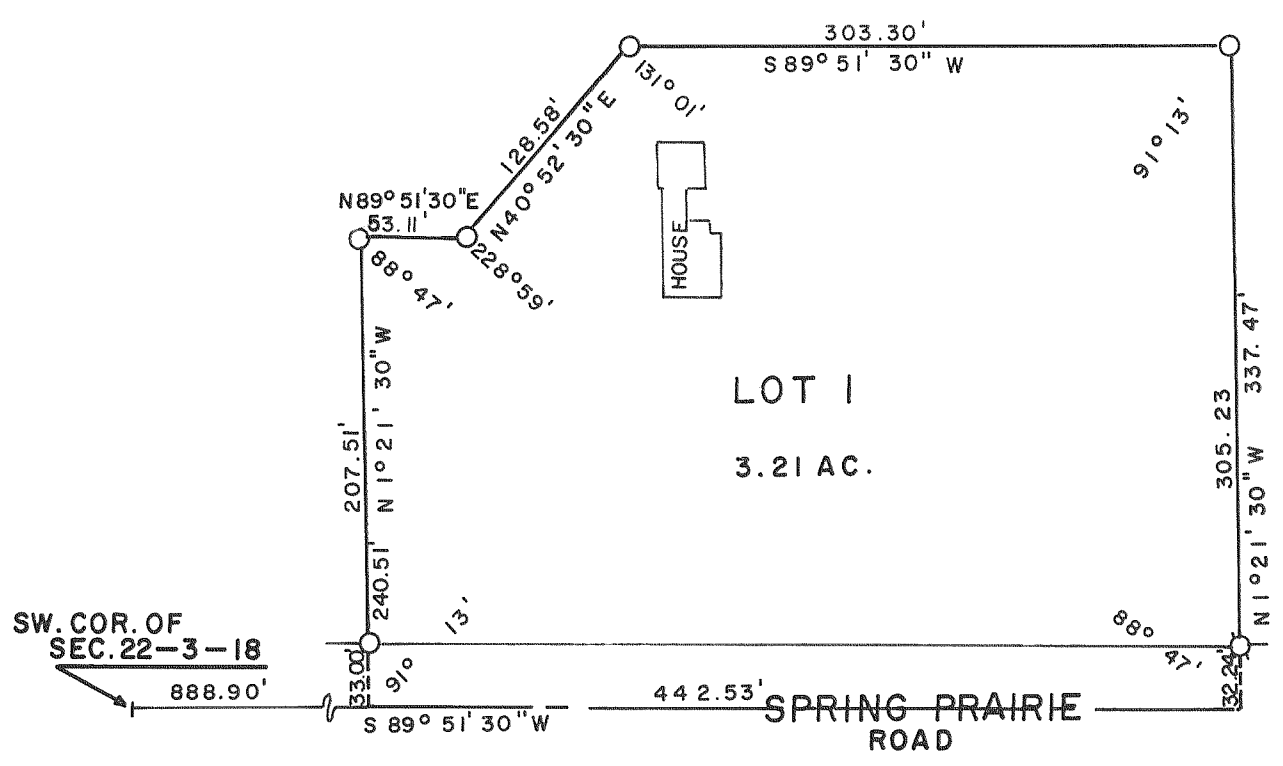

# CERTIFIED SURVEY NO. 439,530 & 472

439 TOWN OF SPRING PRAIRIE

PART OF THE SOUTH HALF OF SECTION 21, T3N-R18E OF THE 4TH. P.M. TOWNSHIP OF  
SPRING PRAIRIE, WALWORTH COUNTY, WISCONSIN

530

LOCATED IN THE E 1/2 OF THE W 1/2  
OF THE SE 1/4 OF SEC. 3-3-18  
WALWORTH COUNTY, WISCONSIN

472

LOCATED IN THE W 1/2 OF THE SW 1/4 OF SEC. 22-3-18  
WALWORTH COUNTY, WISCONSIN

UNPLATTED LANDS