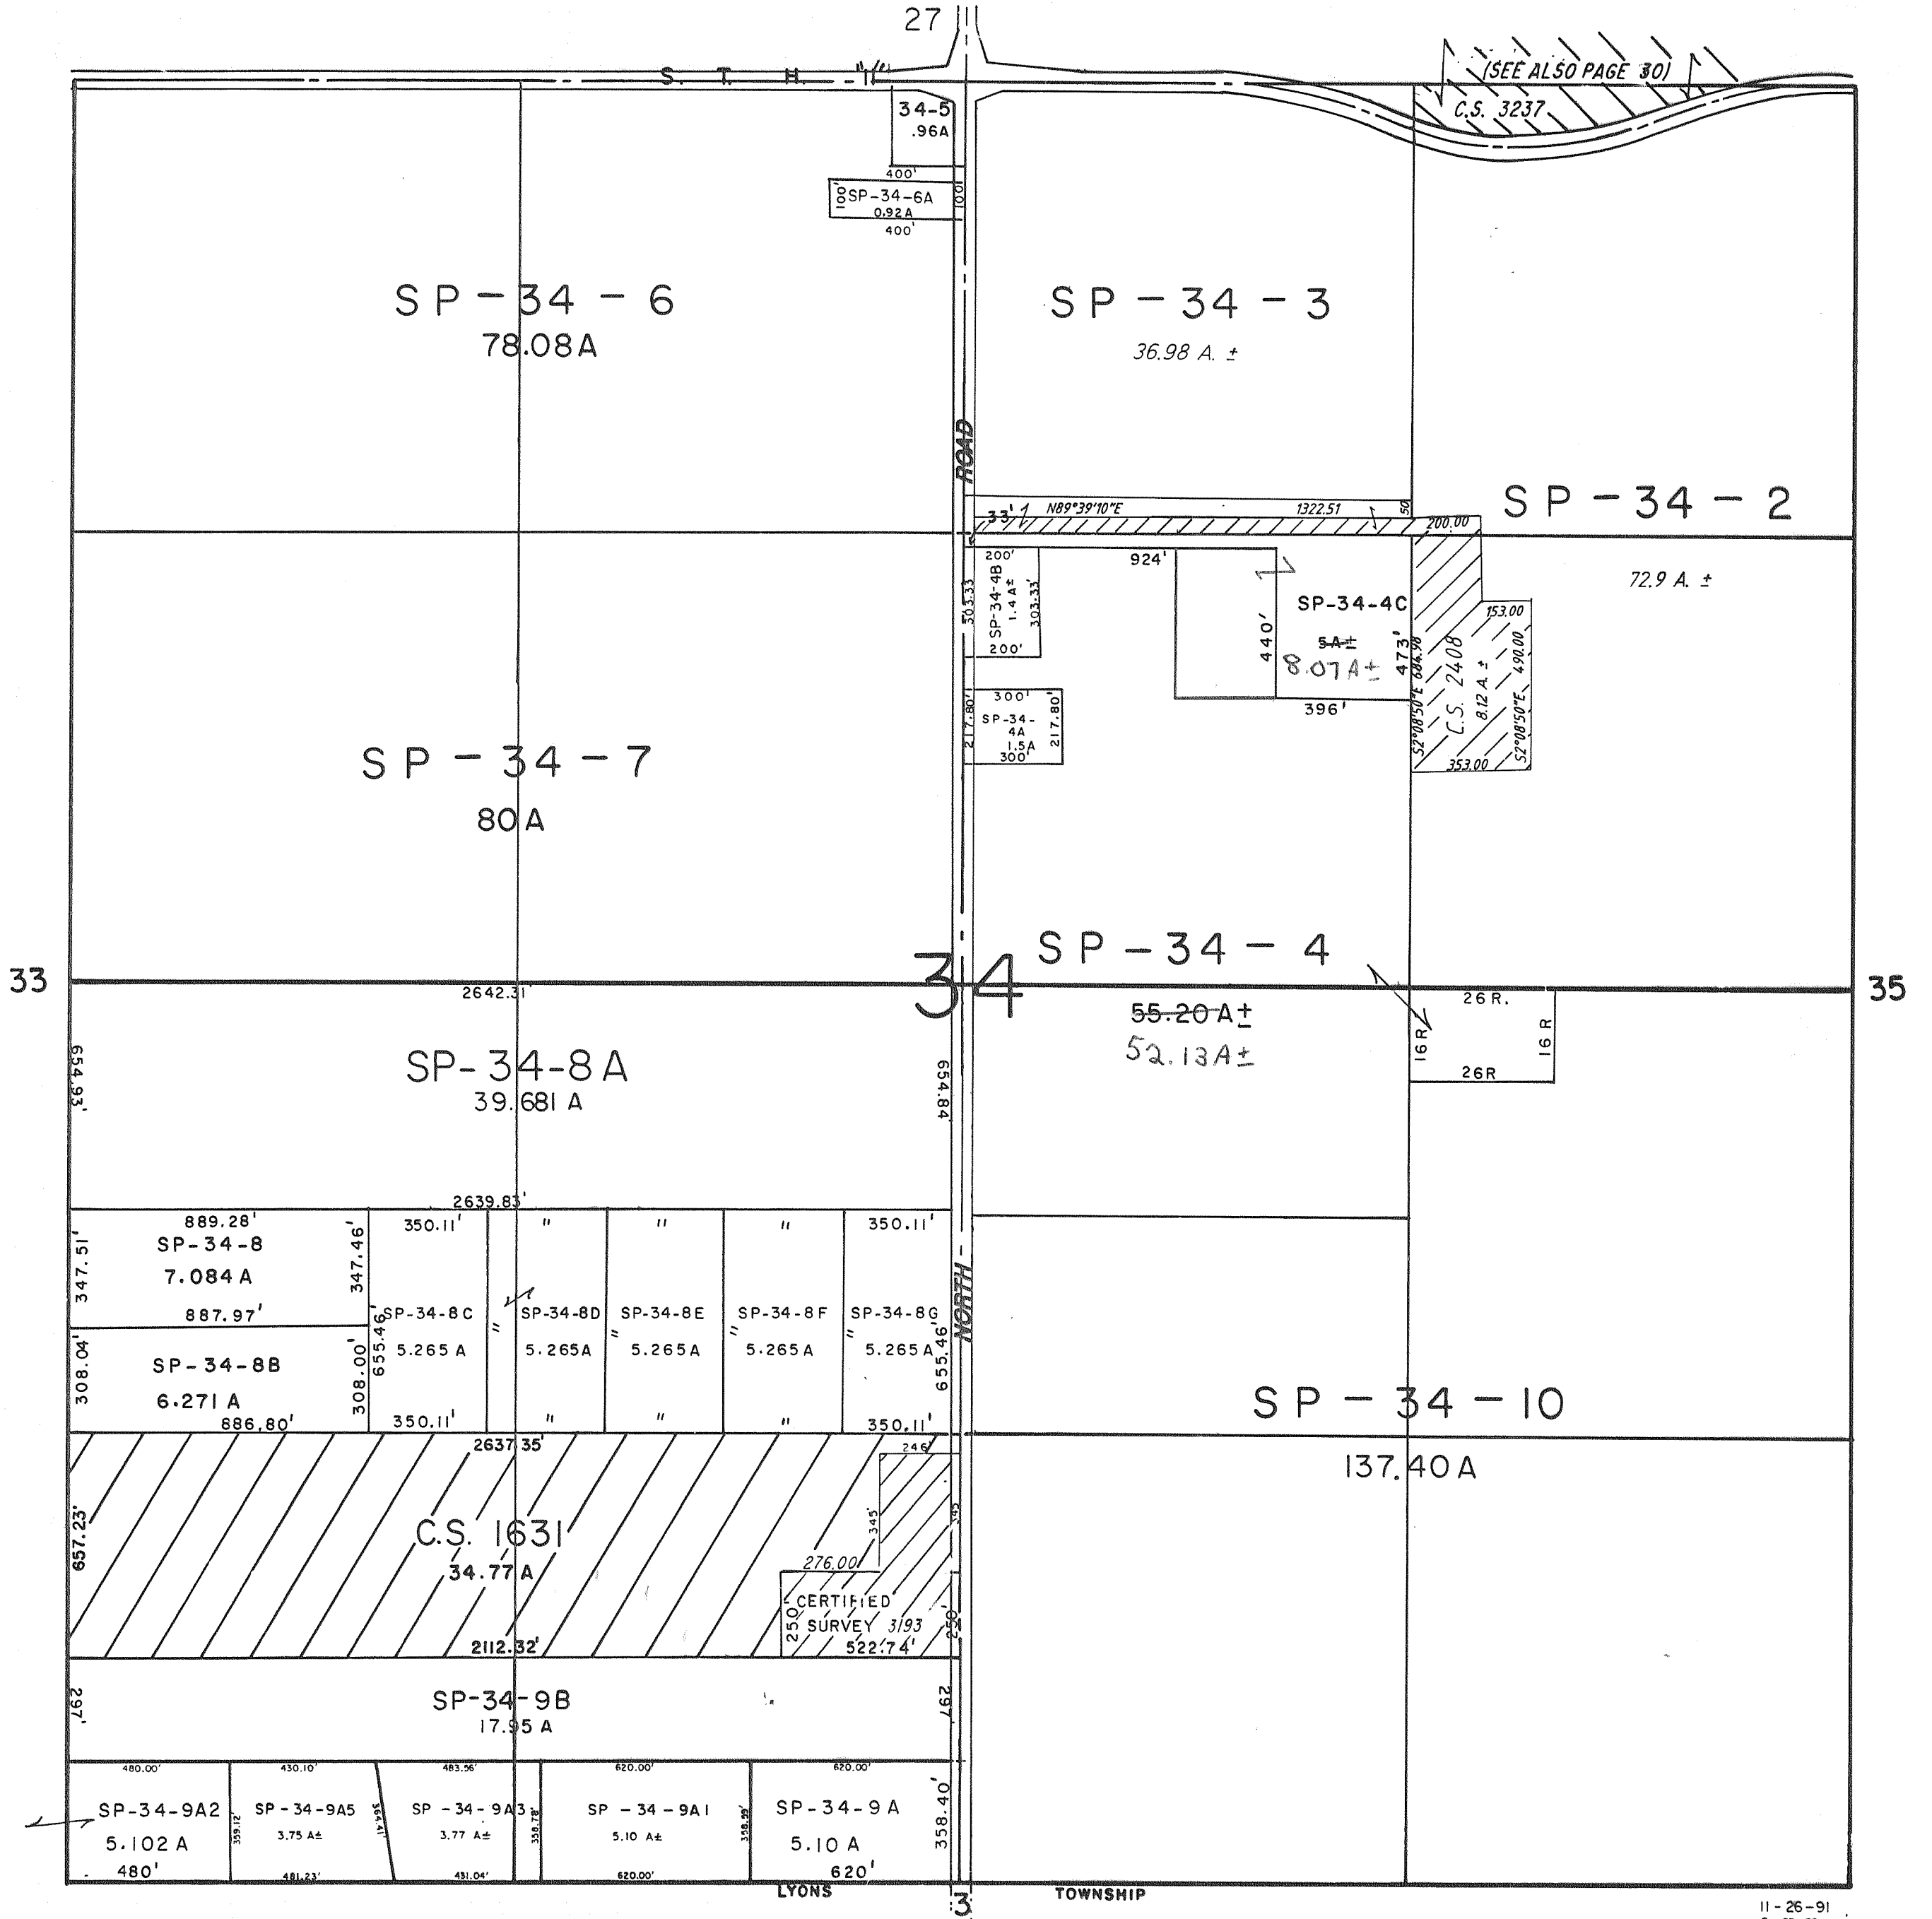

SEC. 34 - T3N R18E - SPRING PRAIRIE

SCALE - 1" = 400'

11-26-91
6-23-92
02/16/94
01/27/97
07/27/98
03/13/00
07/24/00