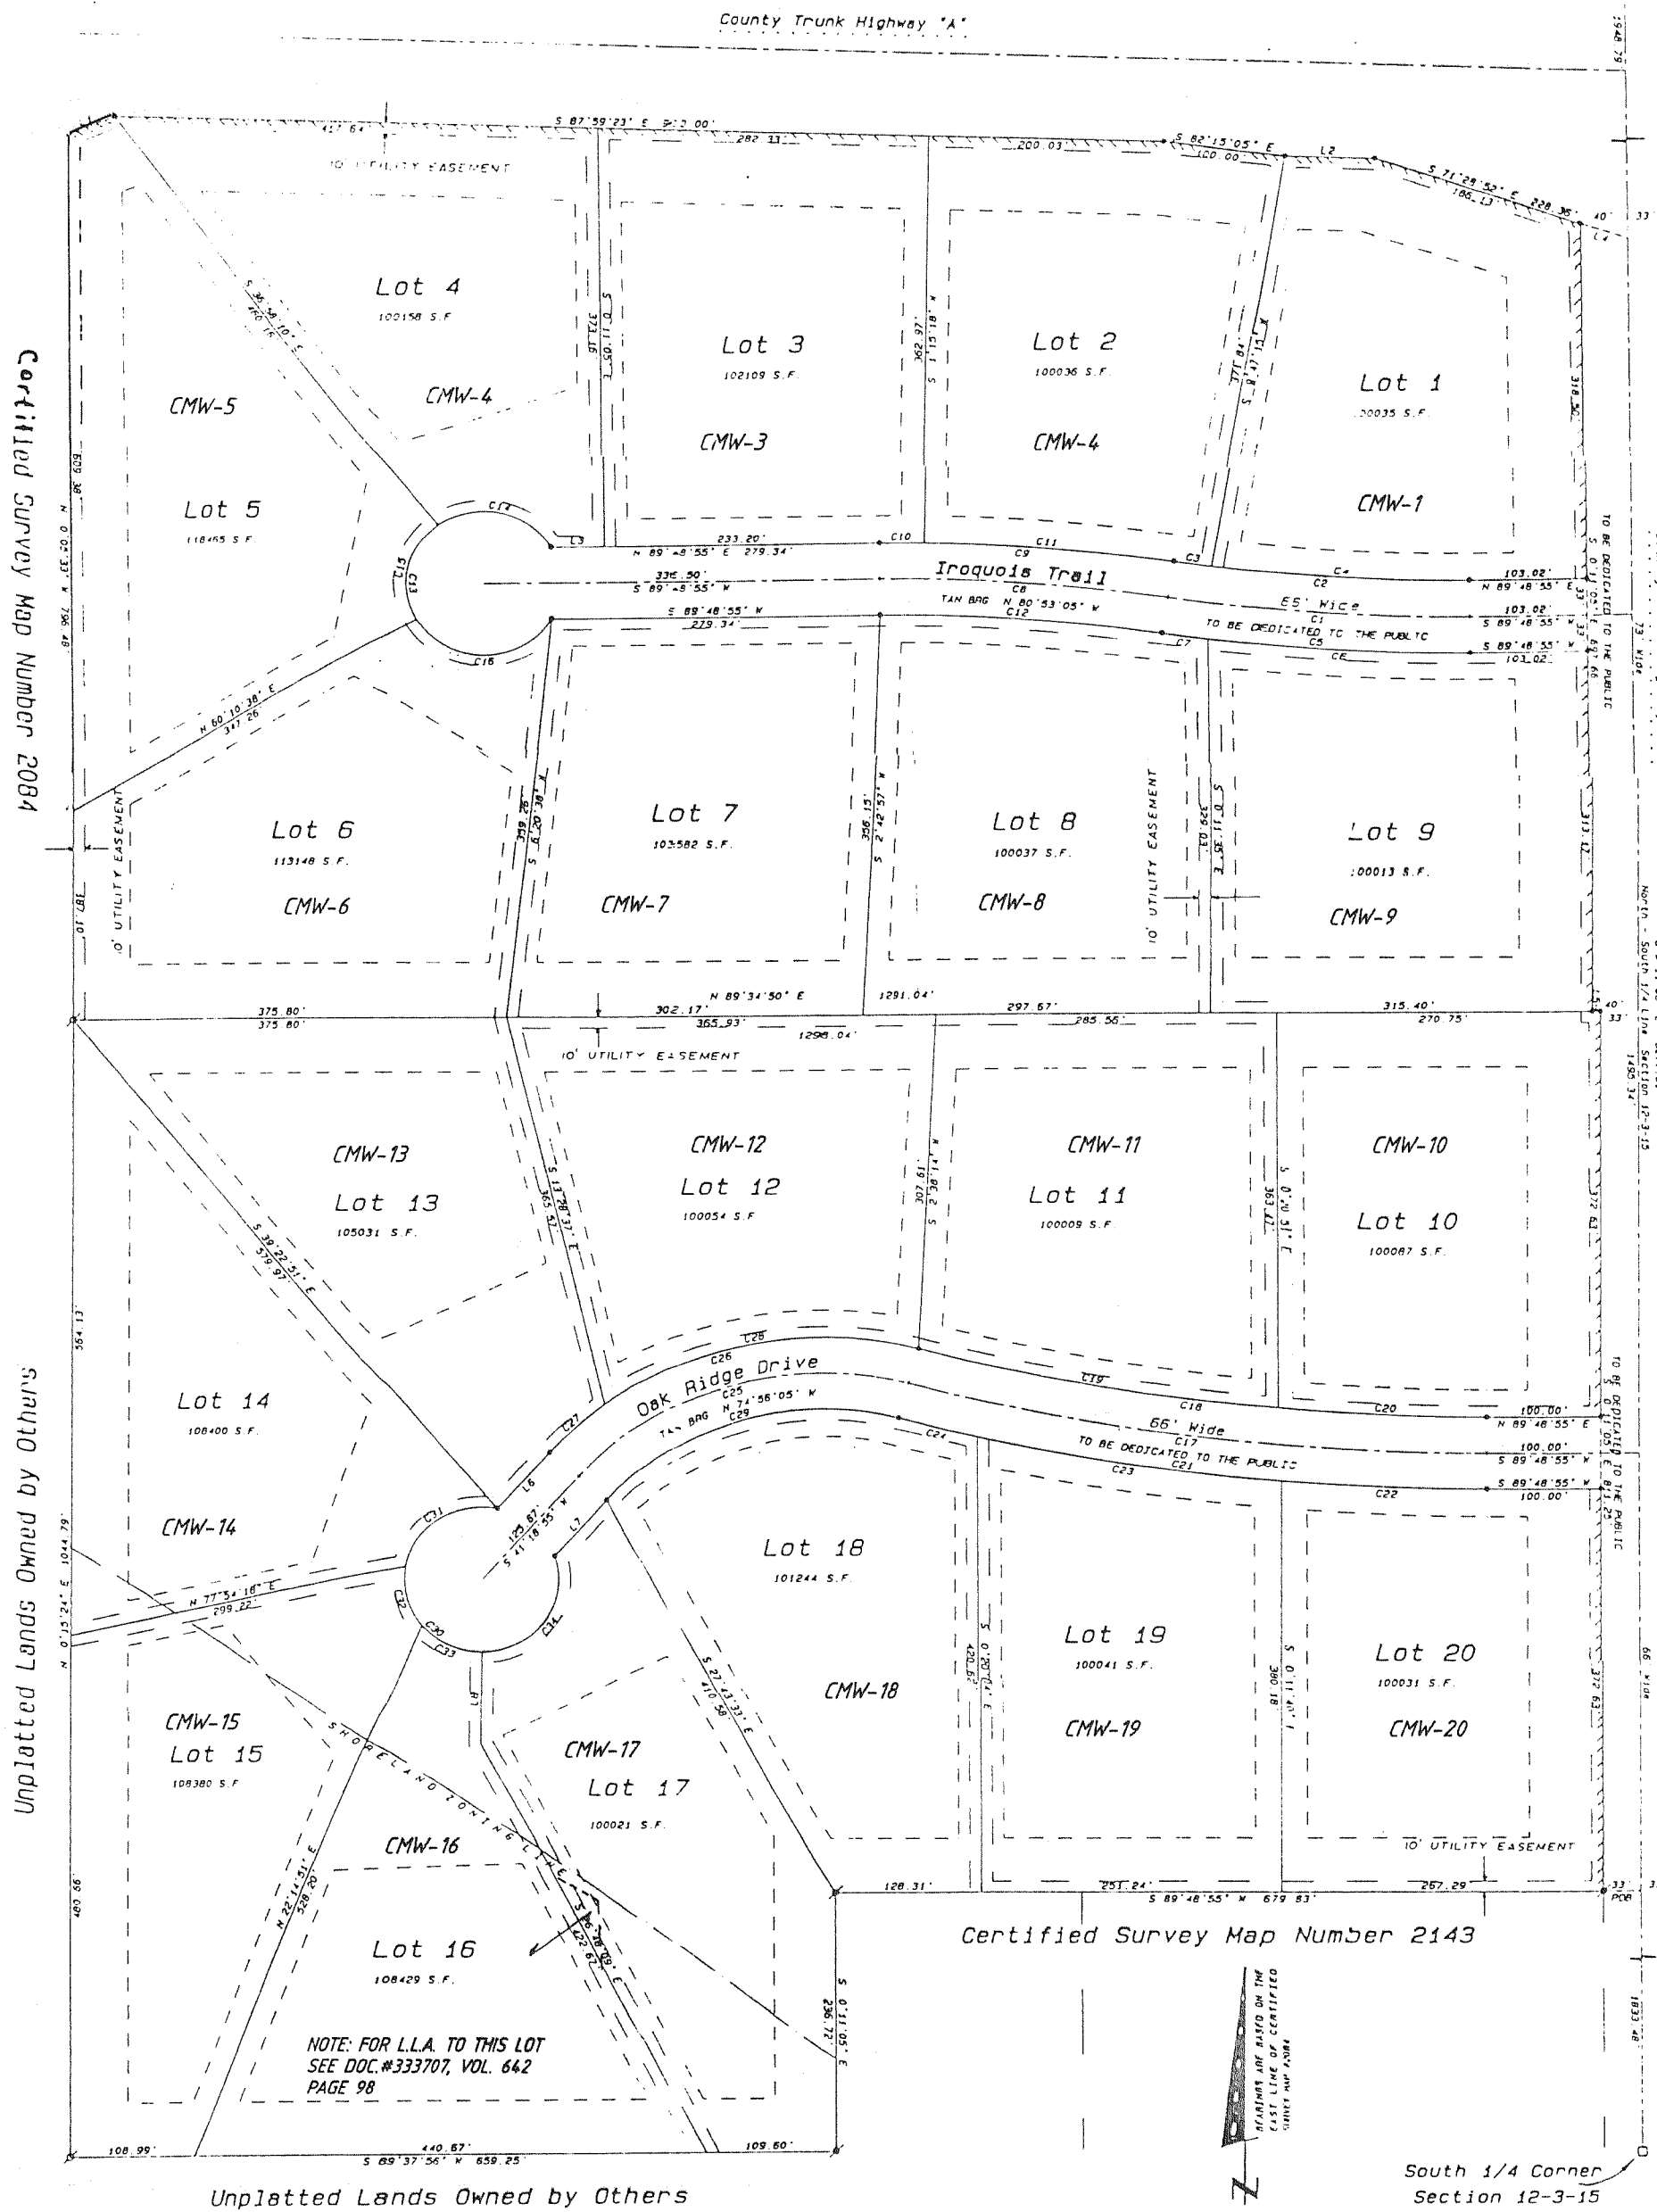

Meadowwood

Located in the Southeast 1/4 of the Northwest 1/4 and the Northeast 1/4 of the Southwest 1/4 of Section 12, Town 3 North, Range 15 East, Town of Richmond, County of Walworth, State of Wisconsin.

North 1/4 Corner
Section 12-3-15

84

Certified Survey Map Number 2084

Unplatted Lands Owned by Others

REVISIONS : 03/29/94
07/16/96

NOTES:

- 1) Bearings are based on the East line of Certified Survey Map Number 2084, assumed to bear N 1°05'33" W.
- 2) No Lot shall have direct access to County Trunk Highway 'A' or County Trunk Highway 'B'.