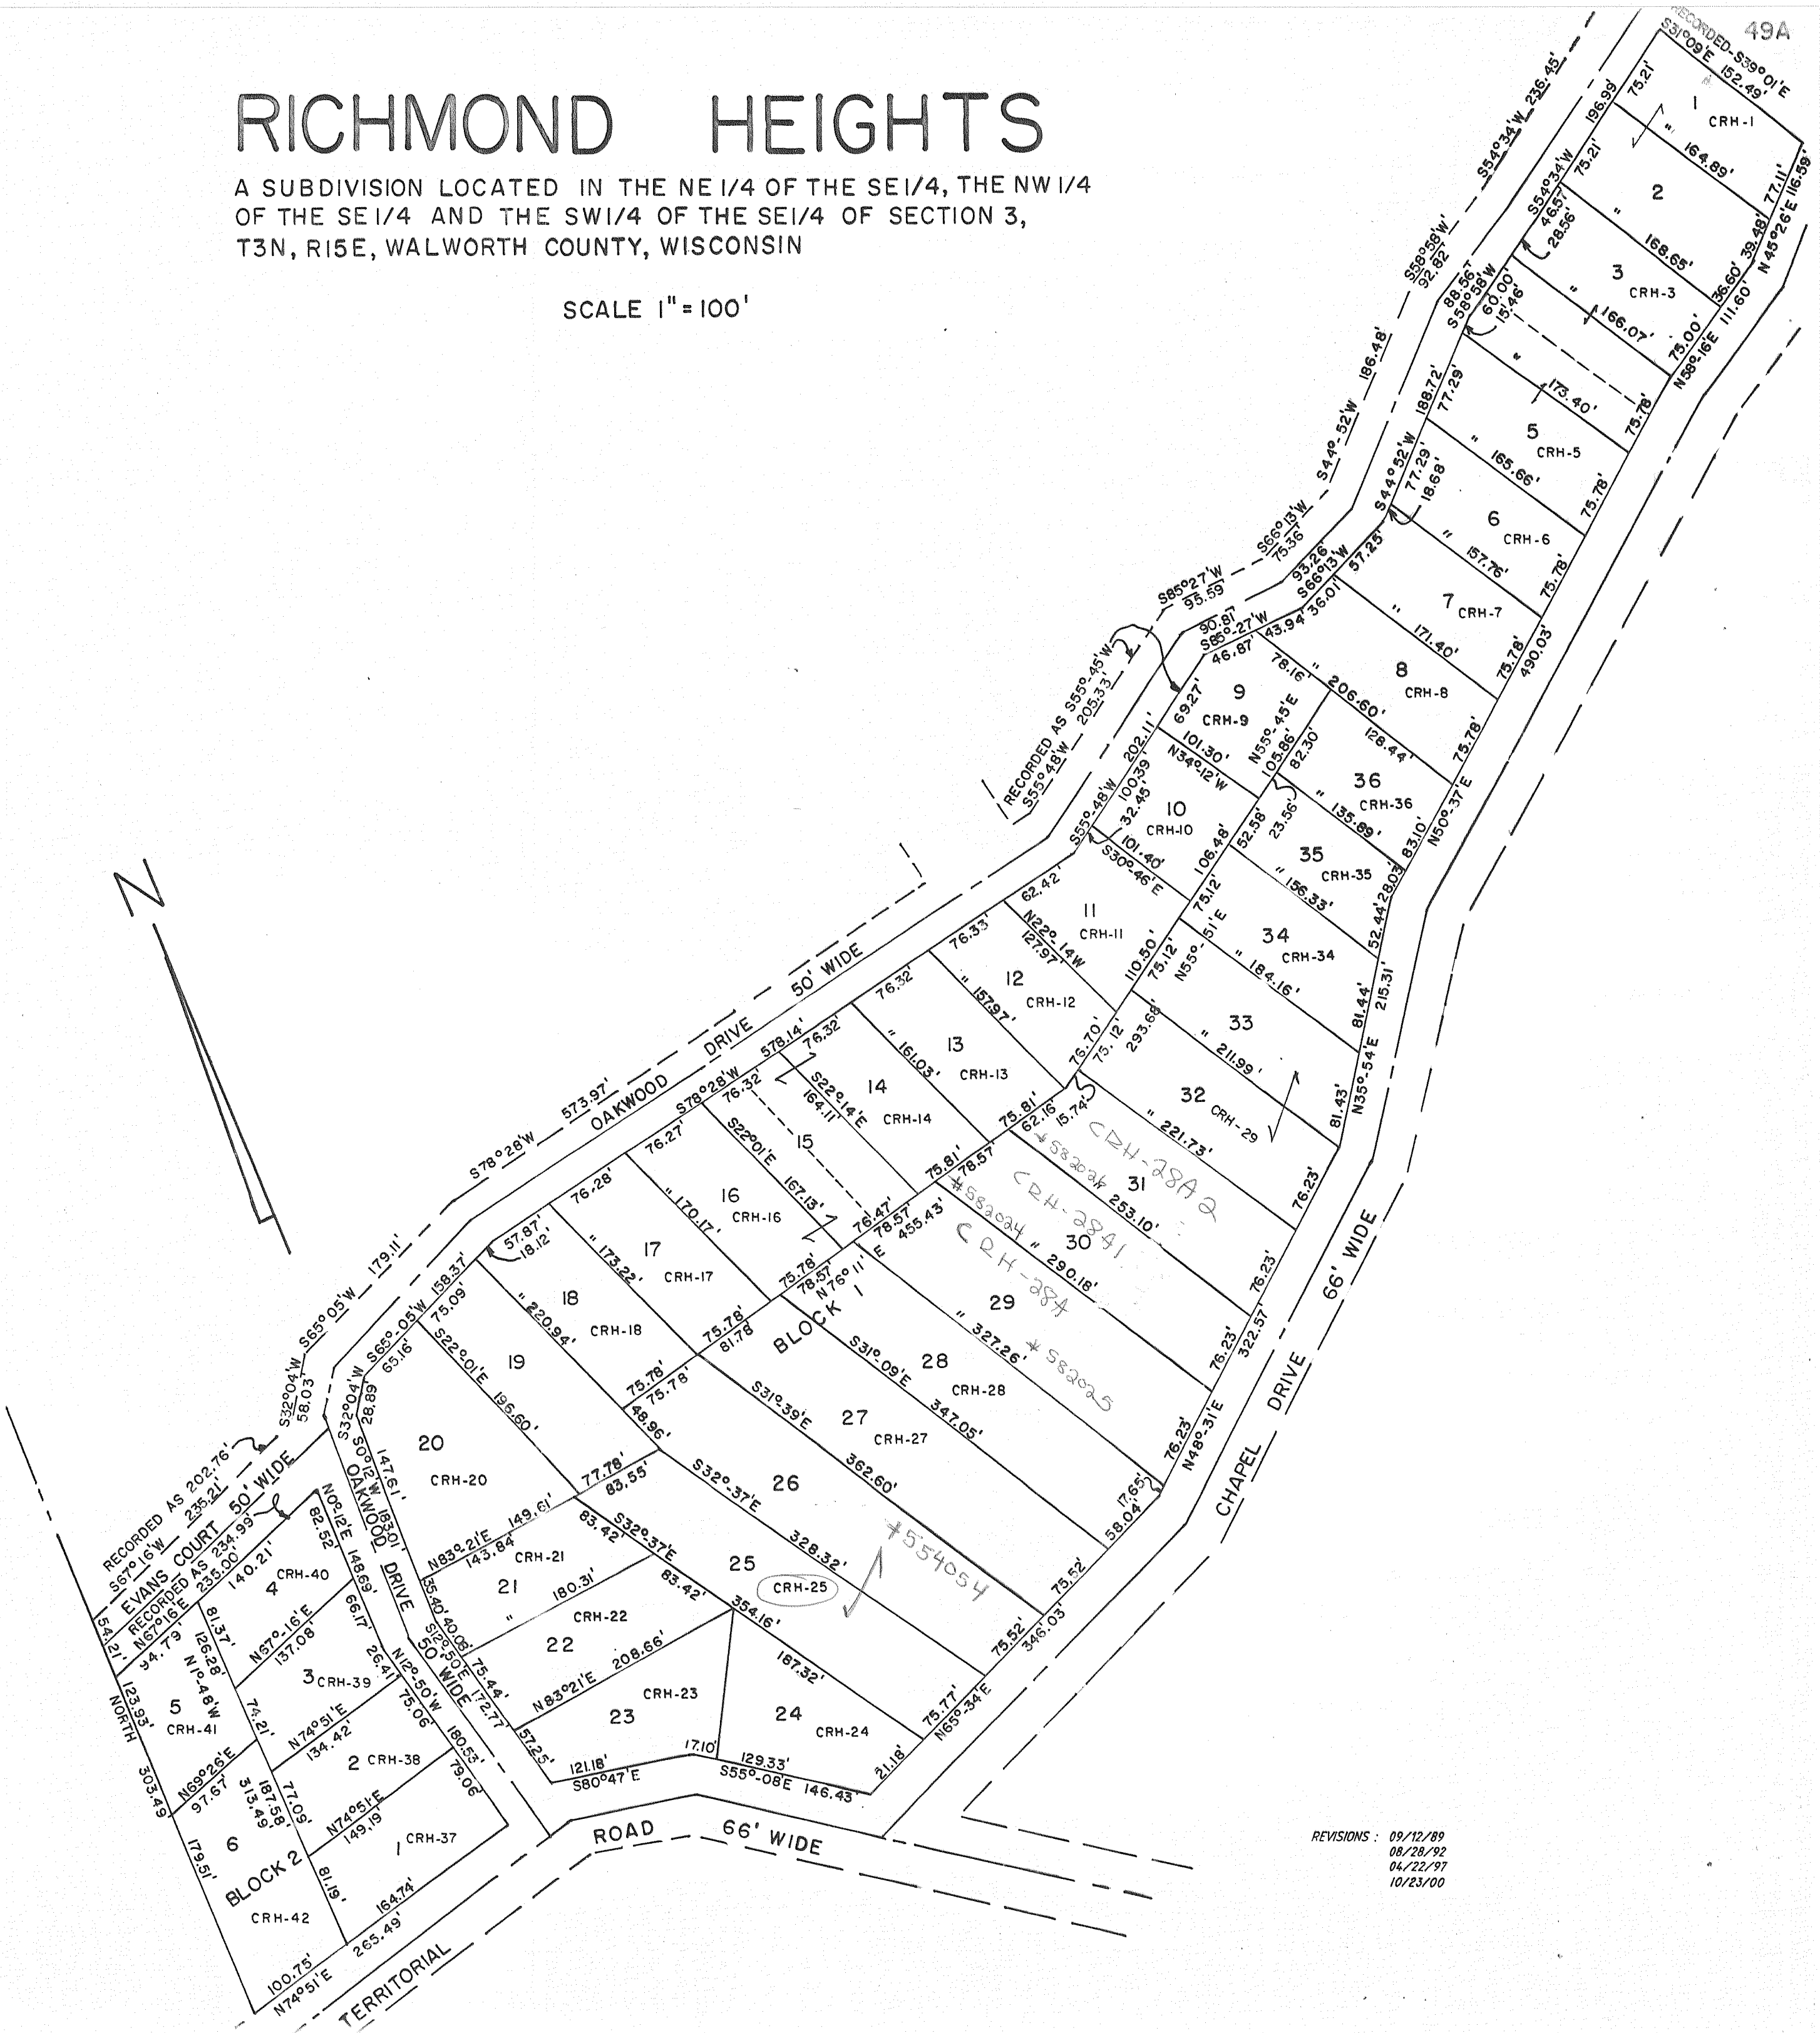

# RICHMOND HEIGHTS

A SUBDIVISION LOCATED IN THE NE 1/4 OF THE SE 1/4, THE NW 1/4 OF THE SE 1/4 AND THE SW 1/4 OF THE SE 1/4 OF SECTION 3, T3N, R15E, WALWORTH COUNTY, WISCONSIN

SCALE 1" = 100'

REVISIONS : 09/12/89  
08/28/92  
04/22/97  
10/23/00