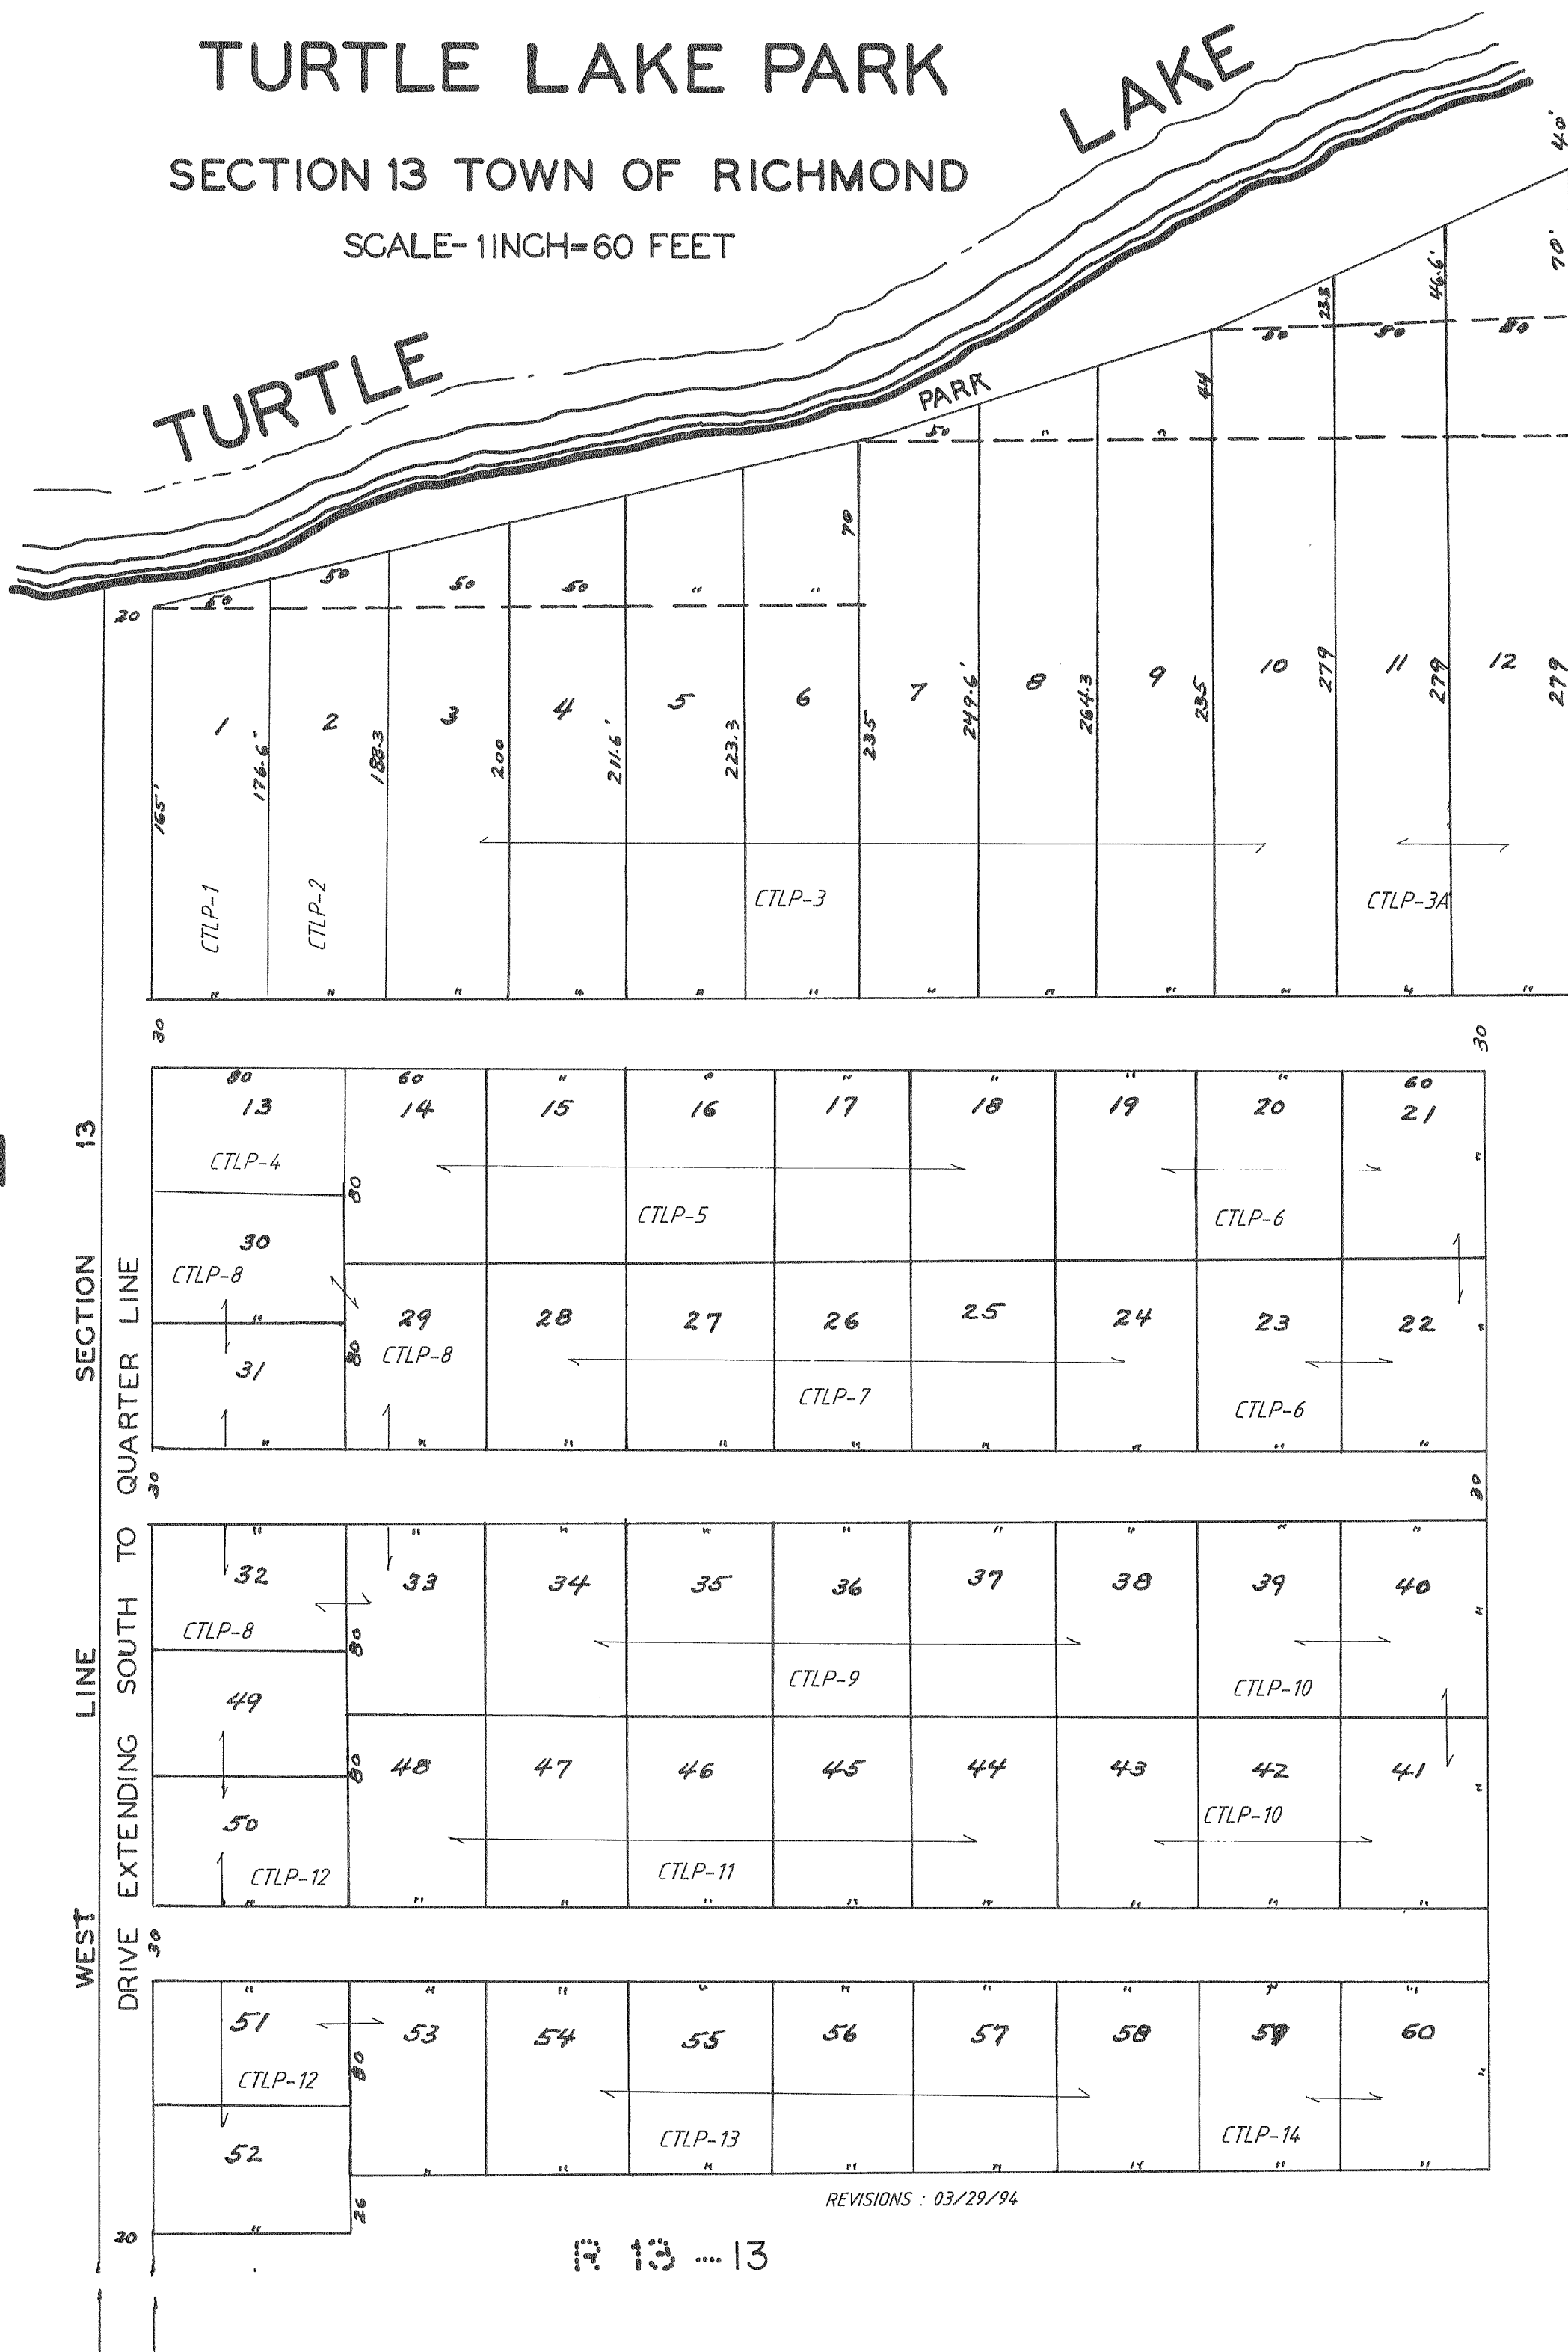

TURTLE LAKE PARK

SECTION 13 TOWN OF RICHMOND

SCALE- 1INCH=60 FEET

REVISIONS : 03/29/94

R 13 - 13

R 13 - 13