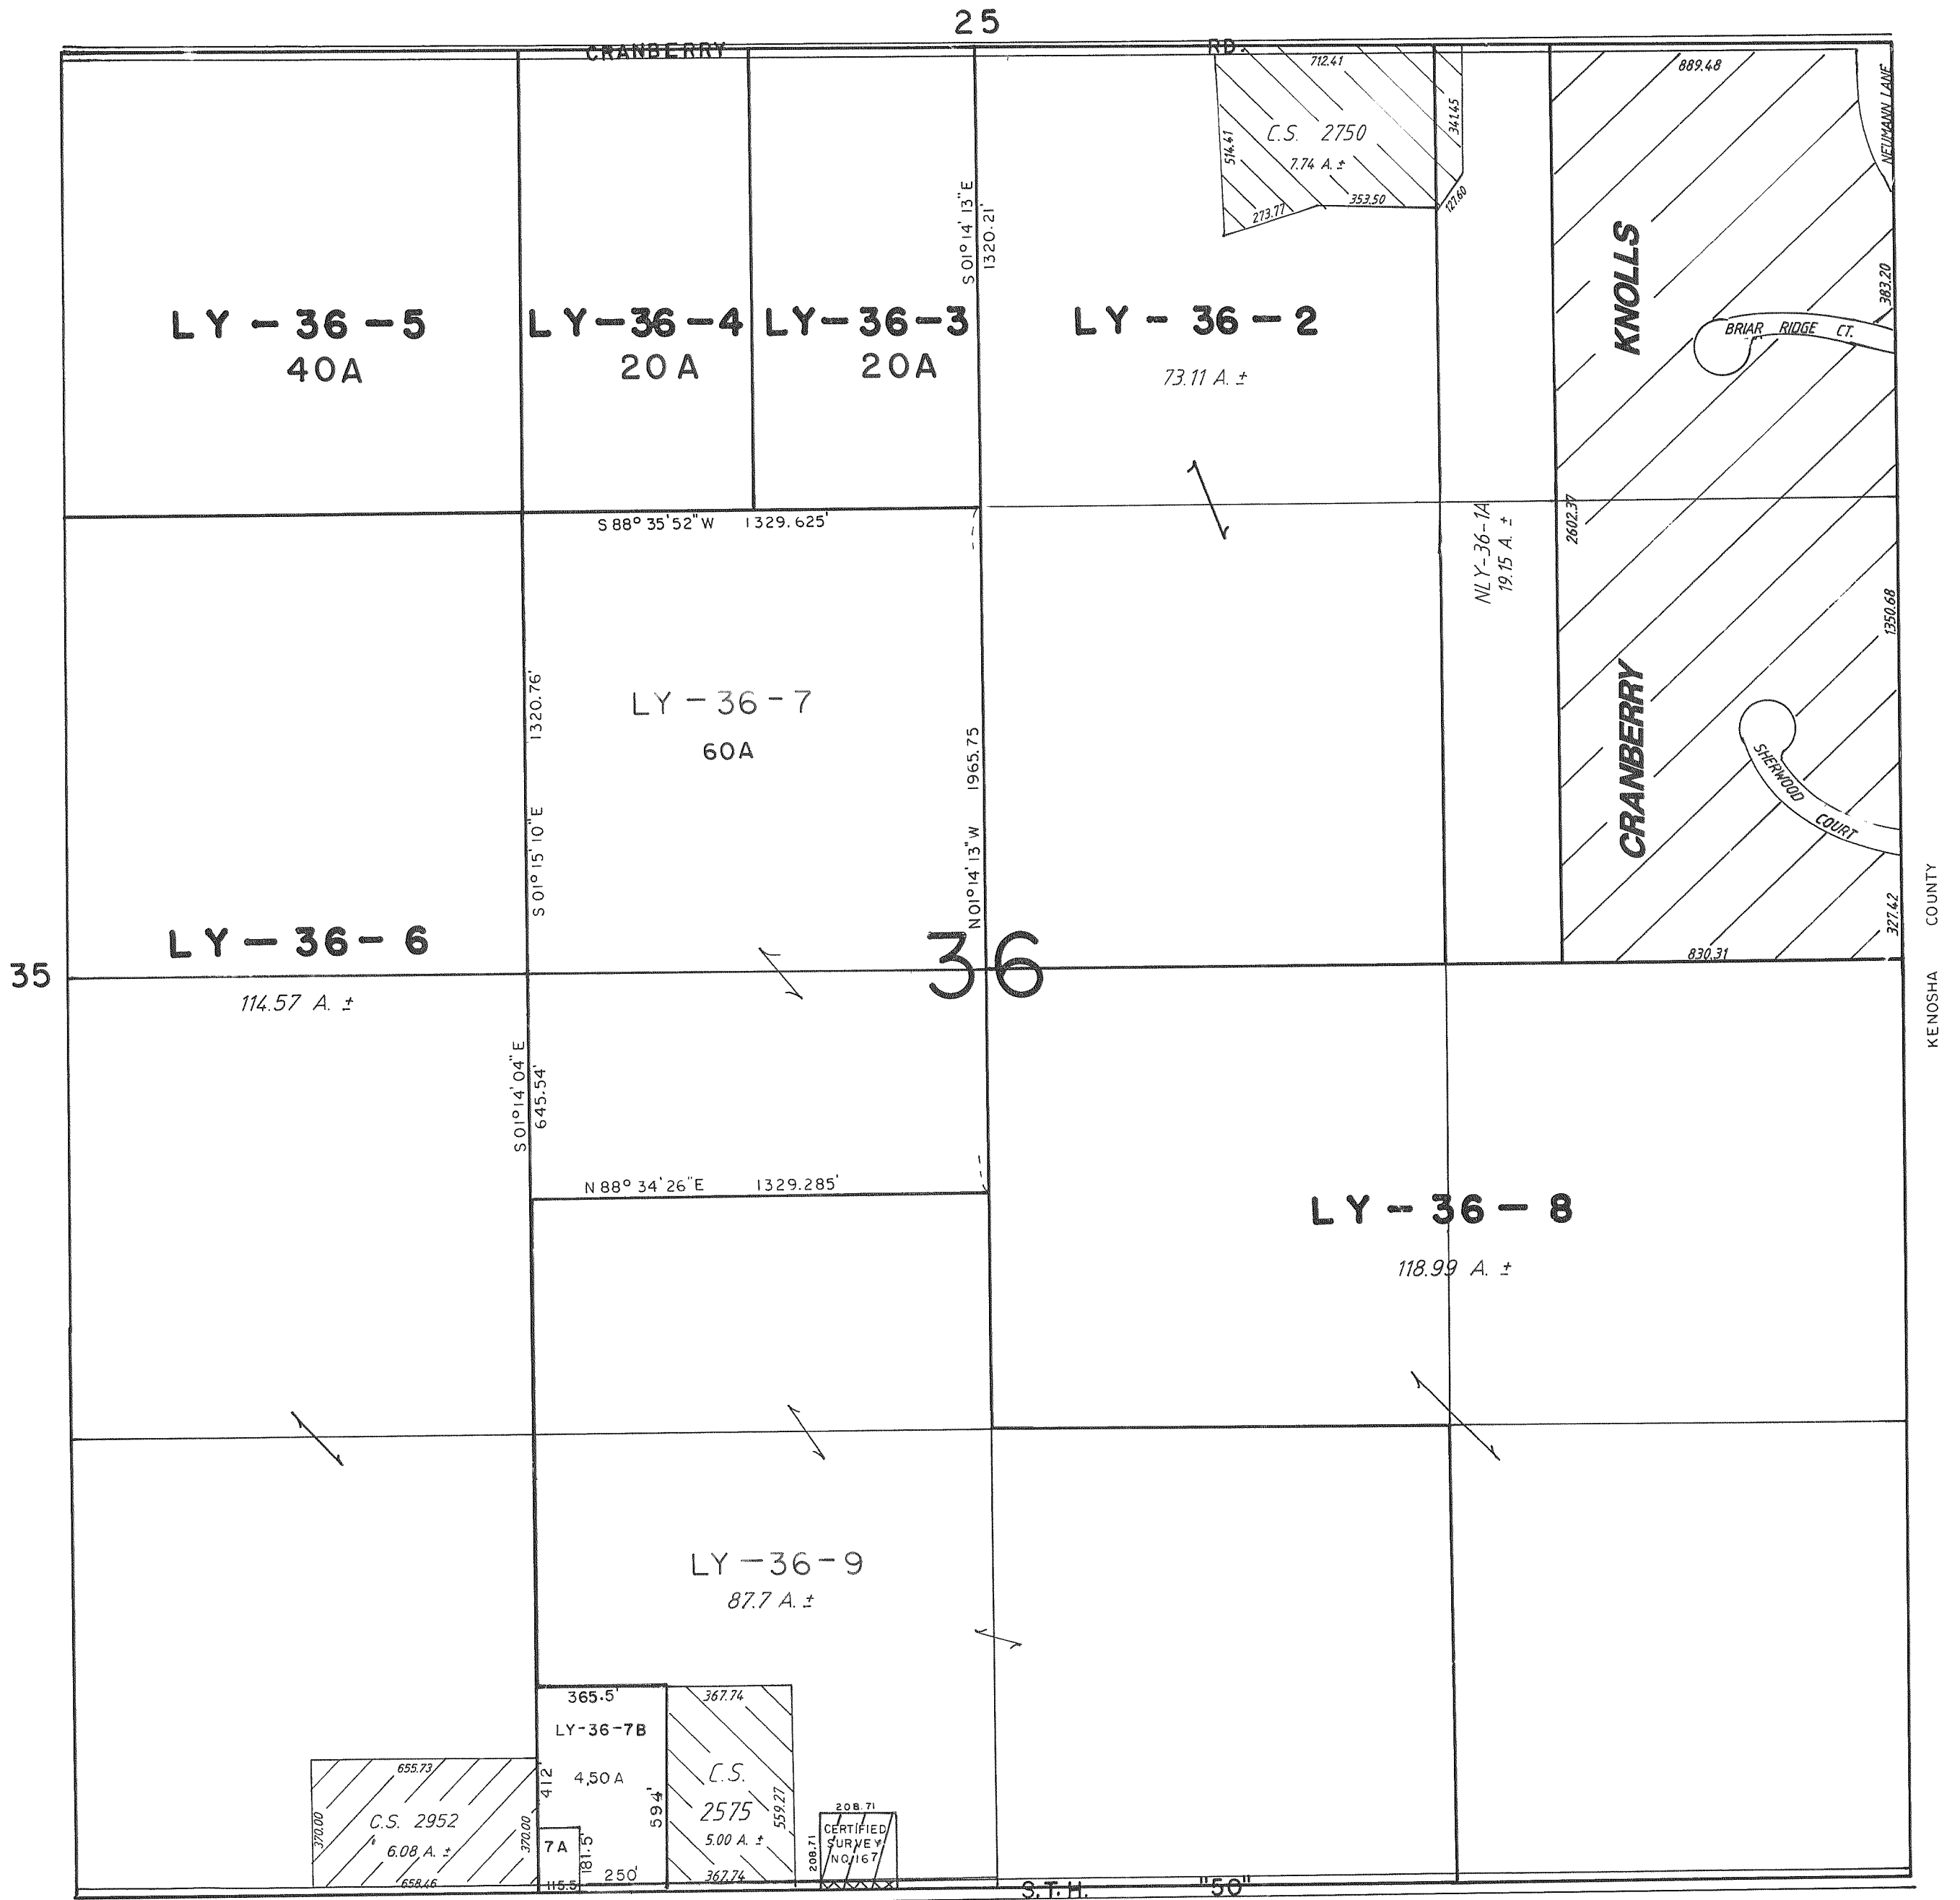

SEC. 36 - T 2 N R 18 E - LYONS

SCALE - 1" = 400'

KENOSHA COUNTY

BLOOMFIELD

TOWNSHIP

STATE OF WISCONSIN LAND