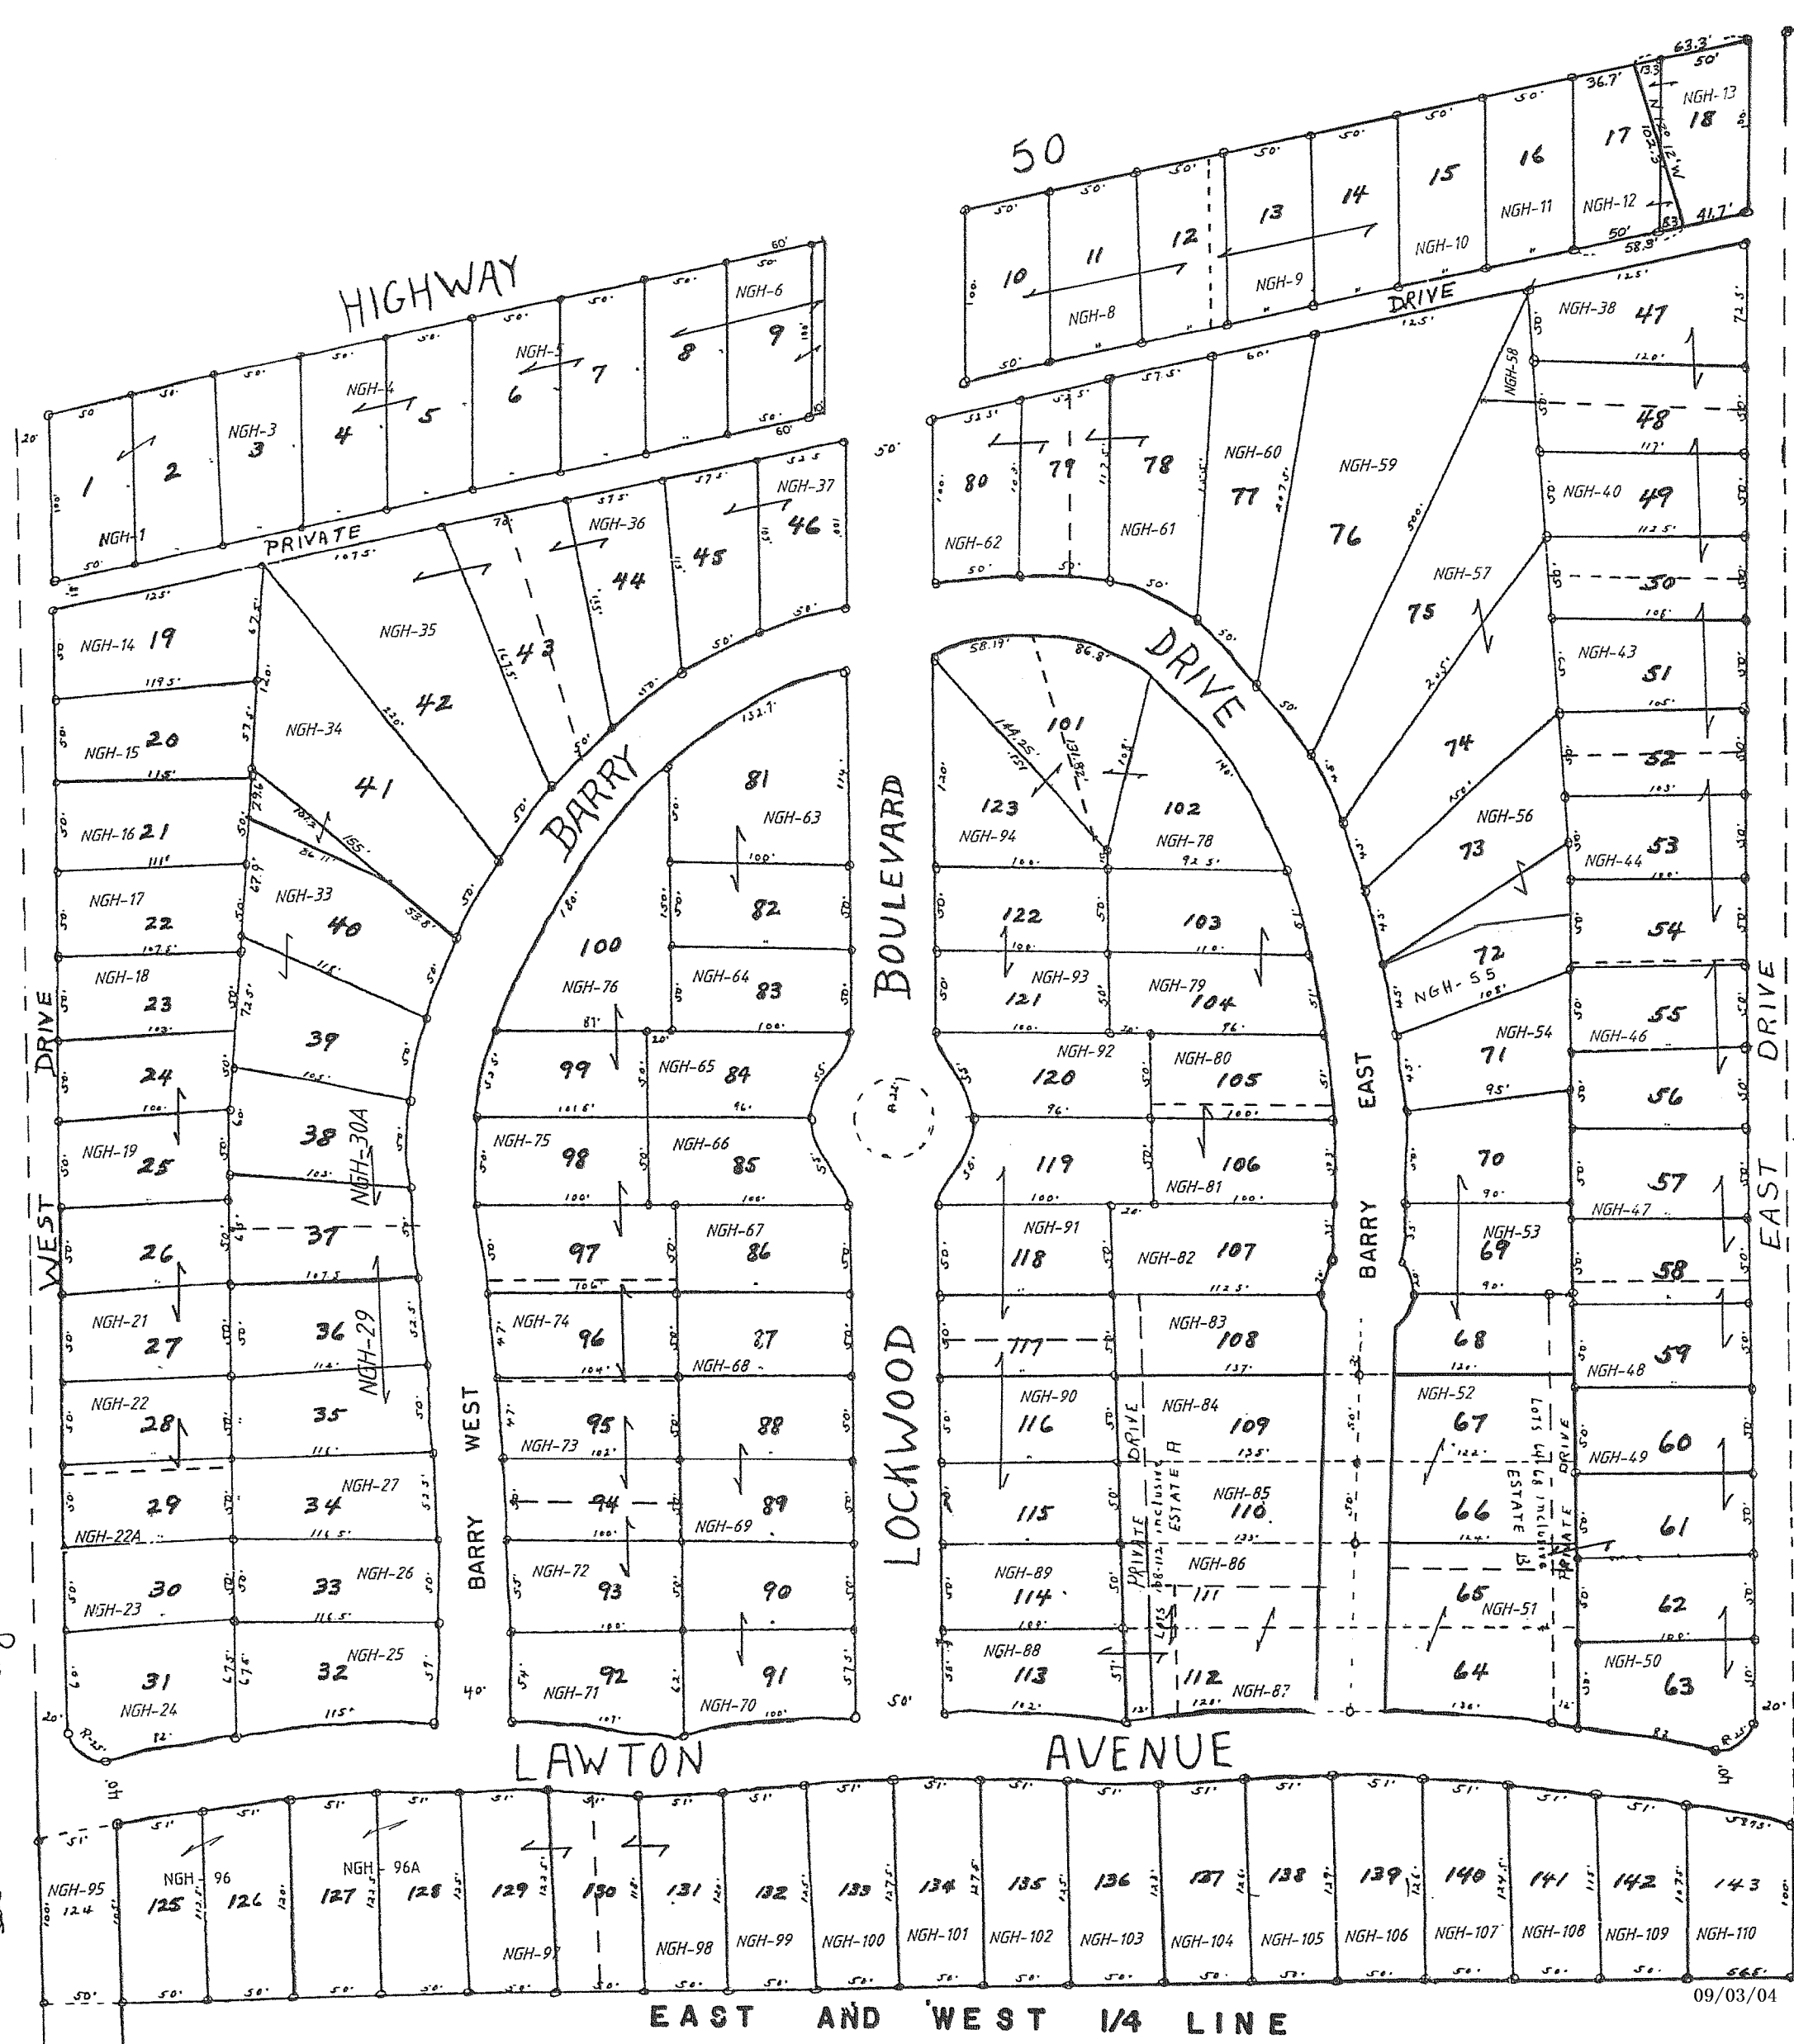

LAKE GENEVA GOLF HILLS

SEC. 31 - T2N - R18E - LYONS

SCALE - 1" = 100'

See Resolution - Vol. 469 Books Page 507
See Order V.P. 421 Re P. 555

09/03/04