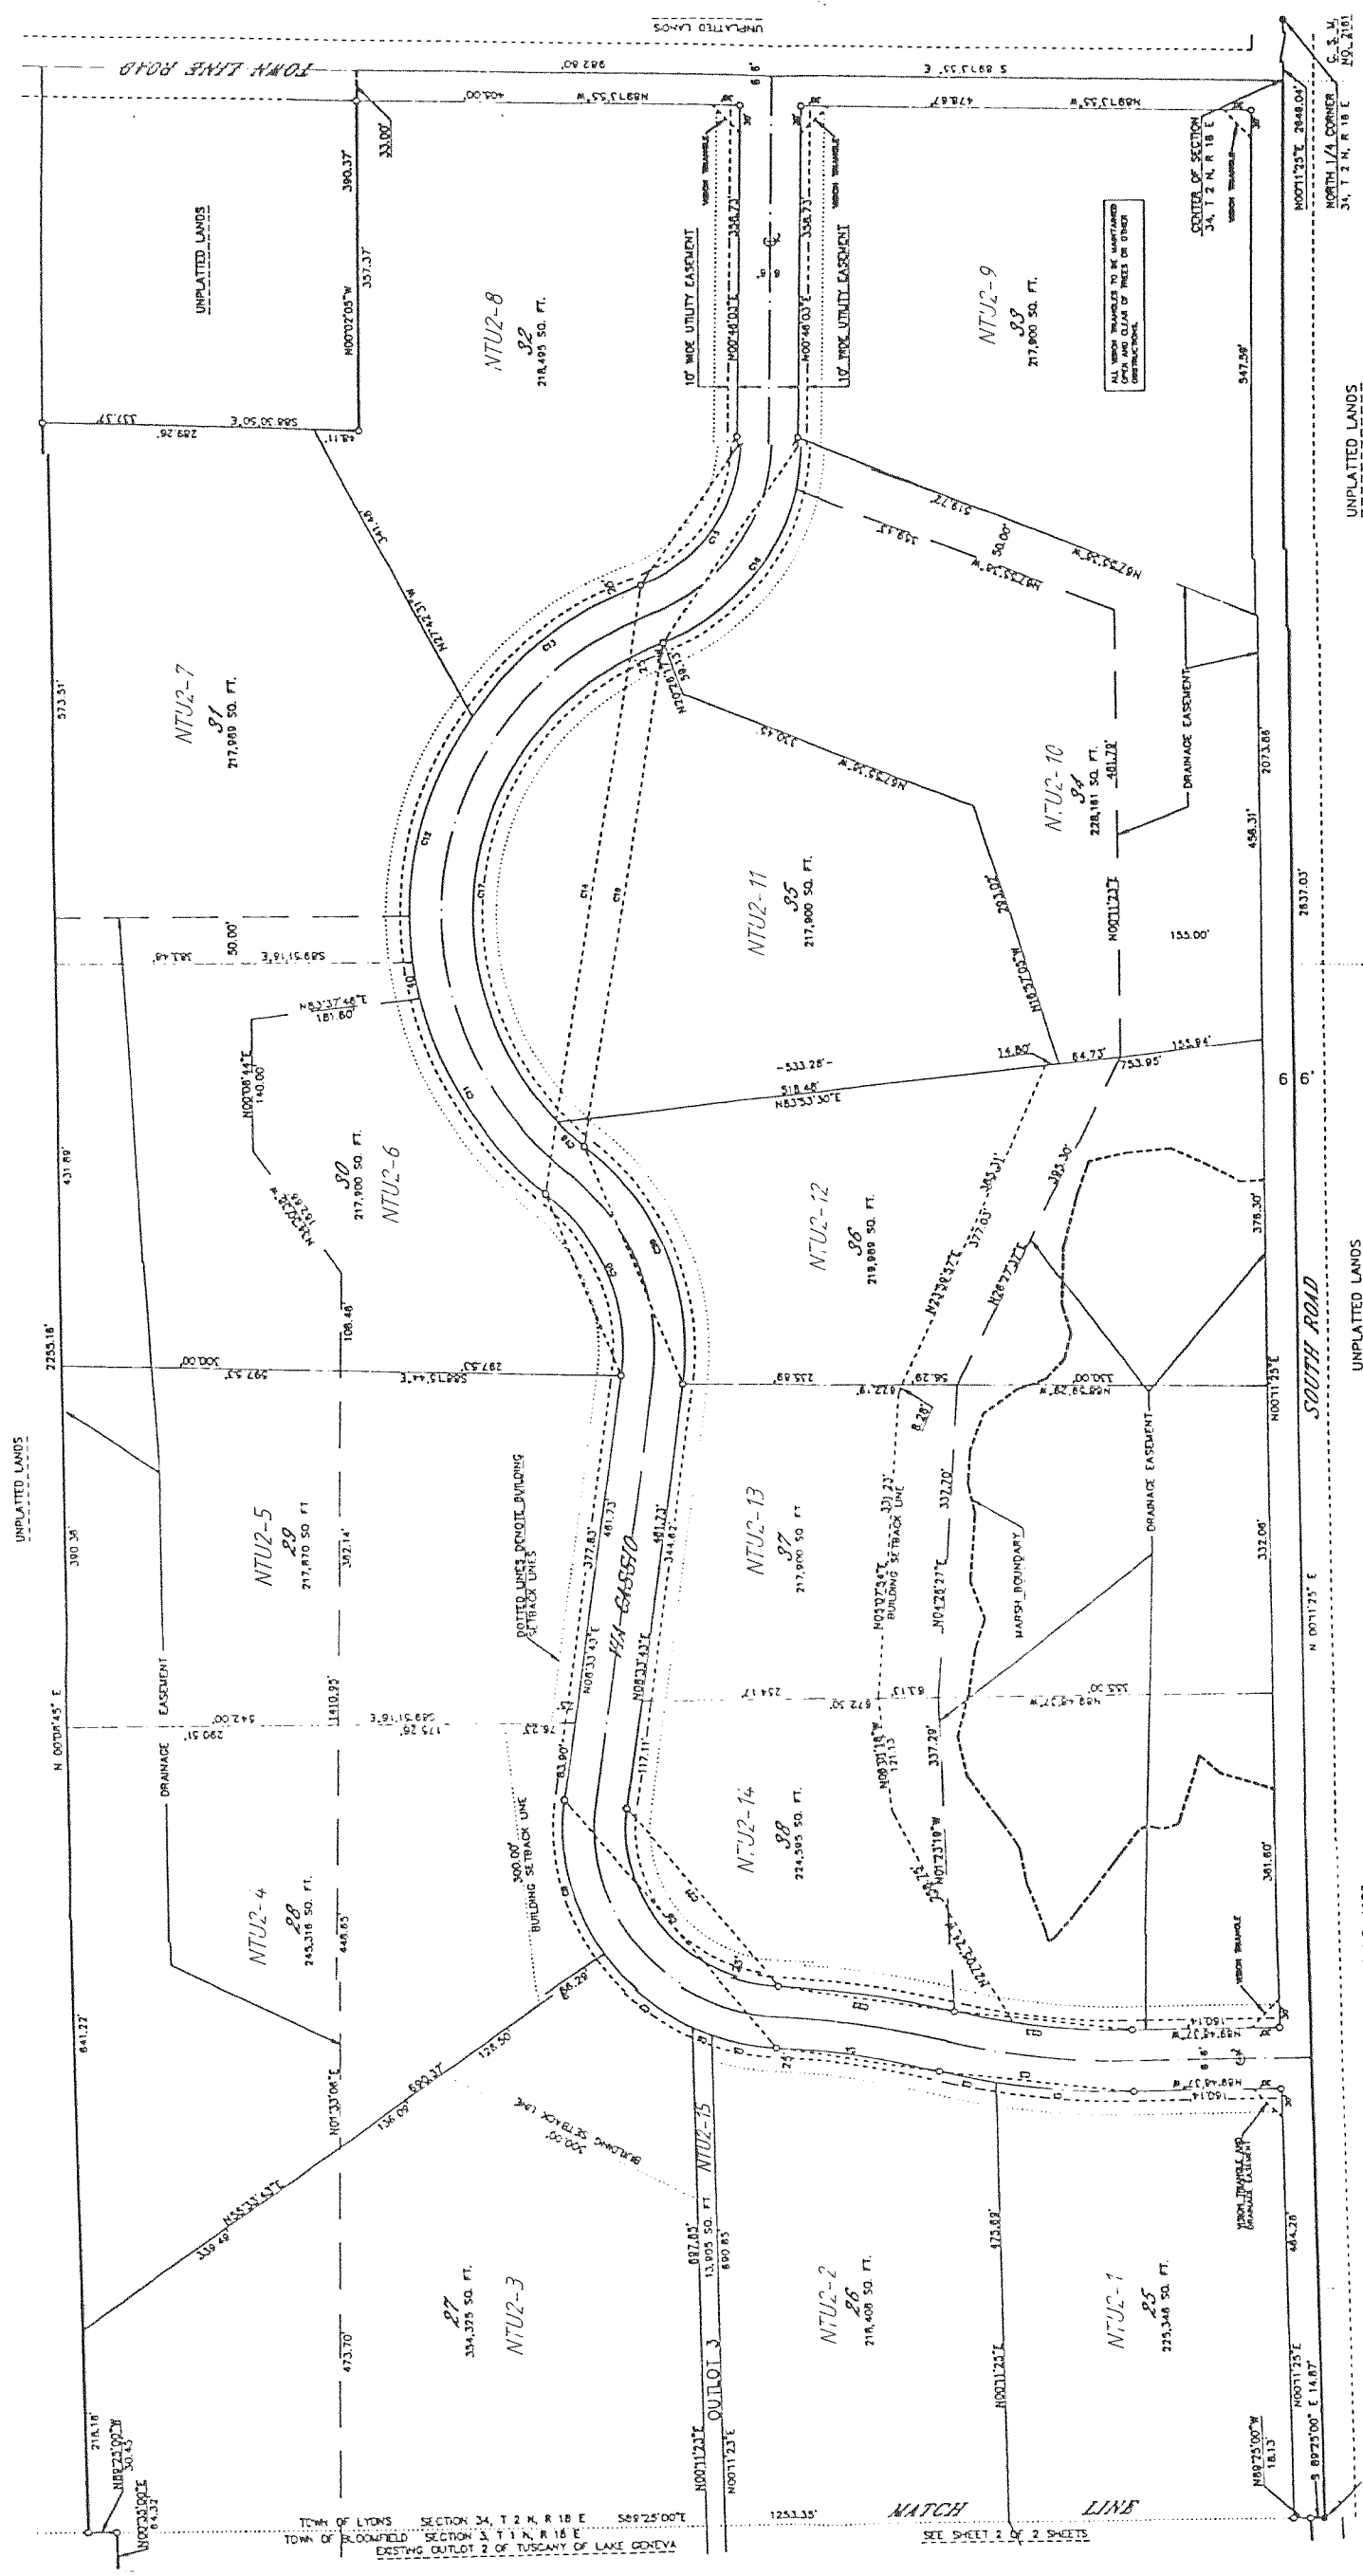

TUSCANY

OF LAKE GENÈVA, PHASE 2

LOCATED IN THE SOUTHEAST 1/4 OF THE SOUTHWEST 1/4 AND THE
NORTHEAST 1/4 OF THE SOUTHWEST 1/4 OF SECTION 34, T 2 N,
R 18 E AND THE NORTHEAST 1/4 OF THE NORTHEAST 1/4 OF SECTION
3, T 1 N, R 18 E, WALWORTH COUNTY, WISCONSIN

TOWN OF LYONS

CERTIFIED SURVEY MAP NO. 1106

REVISIONS :

LOCATION DRAWING
SECTION 34, T 2 N, R 18 E
SECTION 3, T 1 N, R 18 E
WALWORTH COUNTY, WISCONSIN

SCALE IN FEET
0 1000 2000