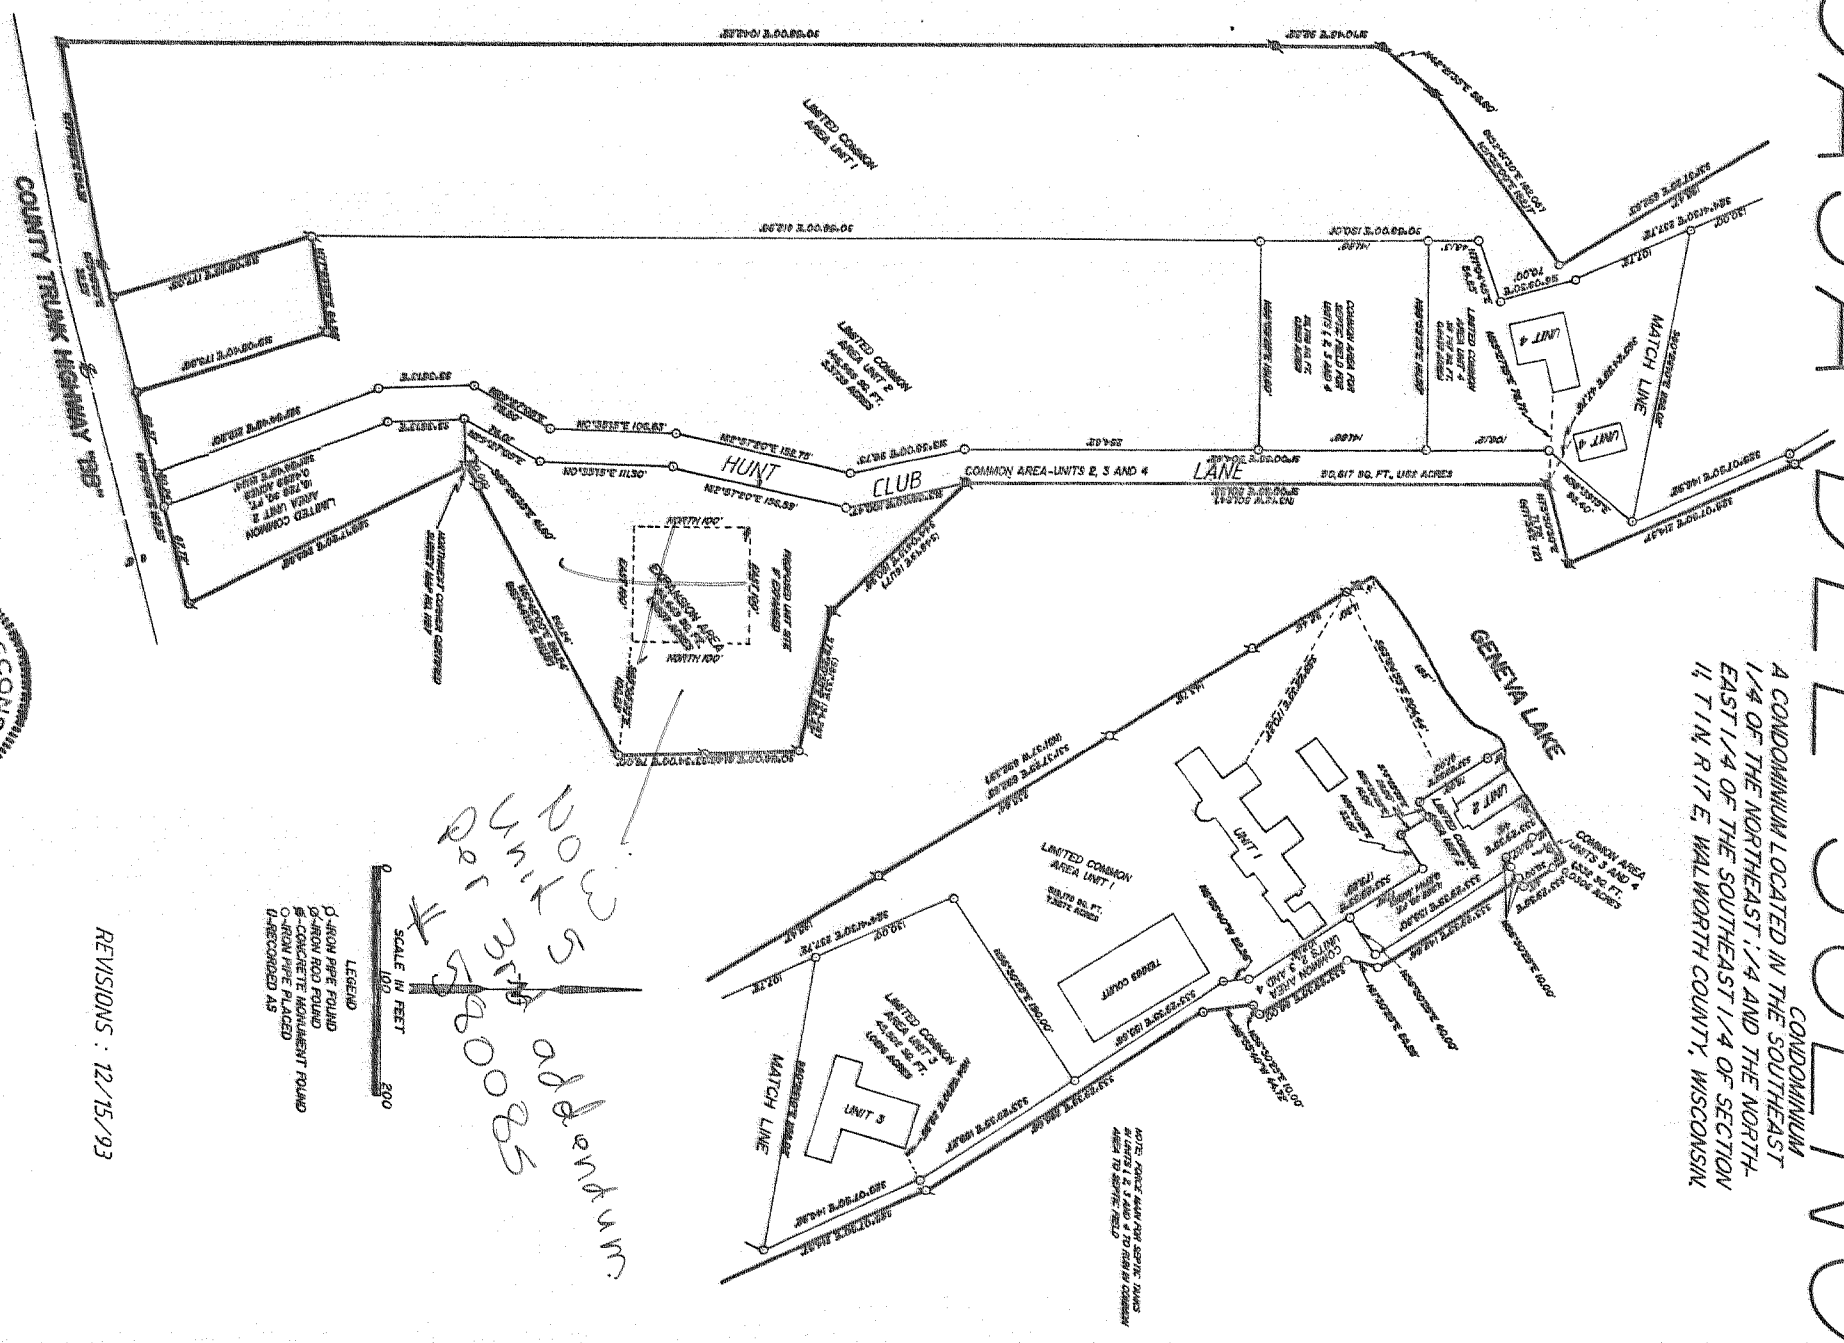

CASA DEL SUENO

A CONDOMINIUM LOCATED IN THE SOUTHEAST 1/4 OF THE NORTHEAST 1/4 AND THE NORTH-EAST 1/4 OF THE SOUTHEAST 1/4 OF SECTION 11 T17N R17E, WALWORTH COUNTY, WISCONSIN.

SHEET 1 OF 2 SHEETS

ROBERT M. BARCHEWALD
 WISCONSIN REGISTERED LAND SURVEYOR, S-1508
 DATE: 5-1990
 429 N. W. 2219

REVISIONS : 12/15/93

LEGEND
 D-NOW PPE FOUND
 G-NOW HOD FOUND
 B-CORRECTED HATCHED
 D-RECORDED AS

Handwritten note:
 Now appears
 Unit 5
 per 5-1990

CASA DEL SUENO

WALWORTH COUNTY, WISCONSIN CONDOMINIUM

SHEET 2 OF 2 SHEETS

ROBERT M. BARCHEWALD
 WISCONSIN REGISTERED LAND SURVEYOR, S-1508
 DATE: 5-1990
 429 N. W. 2219

UNIT DIMENSIONS

WALWORTH COUNTY
 SURVEYING & MAPPING
 727 HENRY STREET
 LAKE GENEVA, WISCONSIN 53147