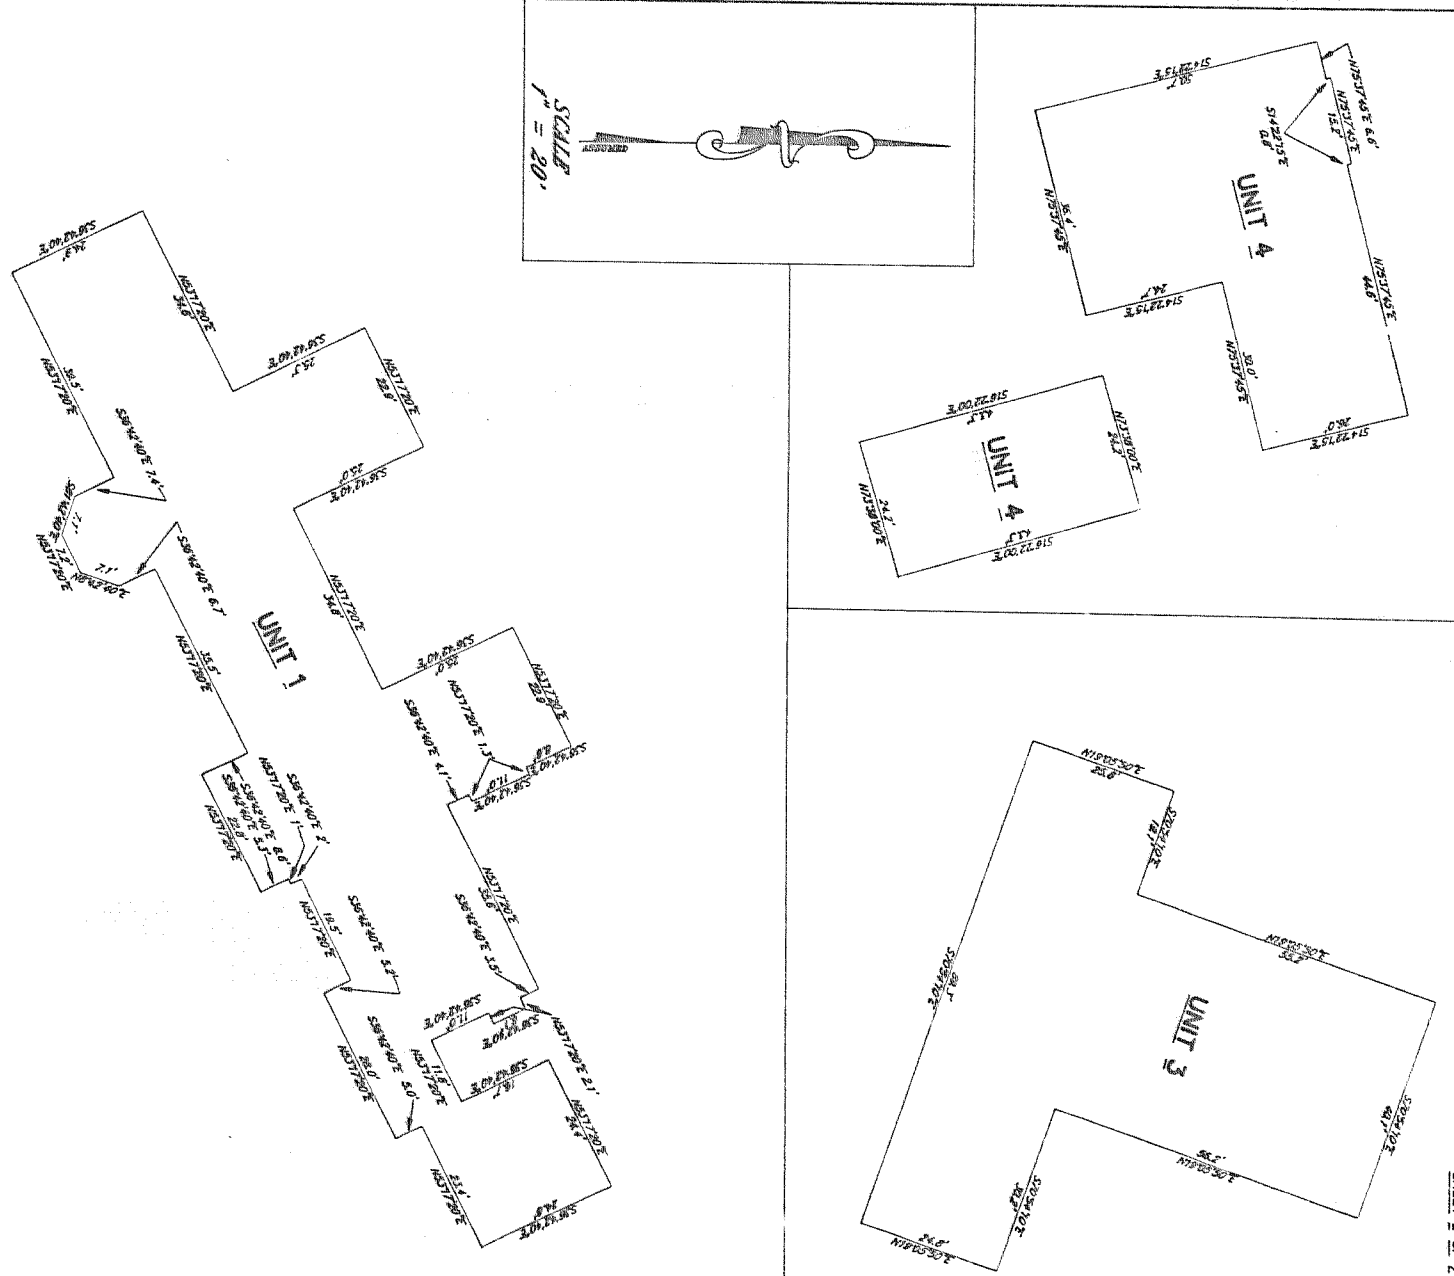

CASA DEL SUENO

A CONDOMINIUM LOCATED IN THE SOUTHEAST 1/4 OF THE NORTHEAST 1/4 AND THE NORTH-EAST 1/4 OF THE SOUTHEAST 1/4 OF SECTION 11 T17N R17E, WALWORTH COUNTY, WISCONSIN.

SHEET 1 OF 2 SHEETS

ROBERT M. BARCHEWALD
 WISCONSIN REGISTERED LAND SURVEYOR, S-1508
 DATE: 5-1990
 429 N. W. 2219

REVISIONS : 12/15/93

LEGEND
 D-NOW PPE FOUND
 G-NOW HOD FOUND
 B-CORRECTED HATCHED
 D-RECORDED AS

Handwritten note:
 Now appears
 Unit 5
 per 5-1990

CASA DEL SUENO

WALWORTH COUNTY, WISCONSIN CONDOMINIUM

SHEET 2 OF 2 SHEETS

ROBERT M. BARCHEWALD
 WISCONSIN REGISTERED LAND SURVEYOR, S-1508
 DATE: 5-1990
 429 N. W. 2219

UNIT DIMENSIONS

WALWORTH COUNTY
 SURVEYING & MAPPING
 727 HENRY STREET
 LAKE GENEVA, WISCONSIN 53147