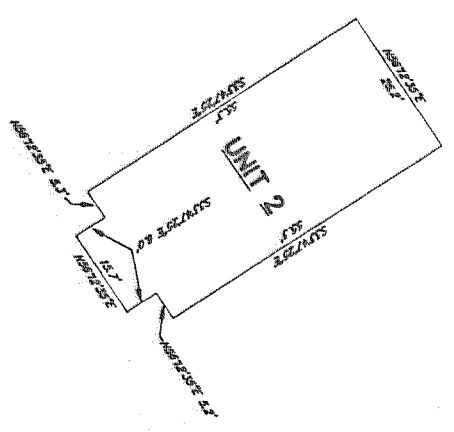

CASA DEL SUENO

A CONDOMINIUM LOCATED IN THE SOUTHEAST 1/4 OF THE NORTHEAST 1/4 AND THE NORTH-EAST 1/4 OF THE SOUTHEAST 1/4 OF SECTION 11 T17N R17E, WALWORTH COUNTY, WISCONSIN.

SHEET 1 OF 2 SHEETS

ROBERT M. BARCHEWALD
 WISCONSIN REGISTERED LAND SURVEYOR, S-1508
 DATE: 5-1990
 429 N. W. 2219

REVISIONS : 12/15/93

LEGEND
 D-NOW PPE FOUND
 G-NOW HOD FOUND
 B-CORRECTED HATCHED
 D-RECORDED AS

Handwritten note:
 Now appears
 Unit 5
 per 5-1990

CASA DEL SUENO

WALWORTH COUNTY, WISCONSIN CONDOMINIUM

SHEET 2 OF 2 SHEETS

ROBERT M. BARCHEWALD
 WISCONSIN REGISTERED LAND SURVEYOR, S-1508
 DATE: 5-1990
 429 N. W. 2219

UNIT DIMENSIONS

WALWORTH COUNTY
 SURVEYING & MAPPING
 727 HENRY STREET
 LAKE GENEVA, WISCONSIN 53147