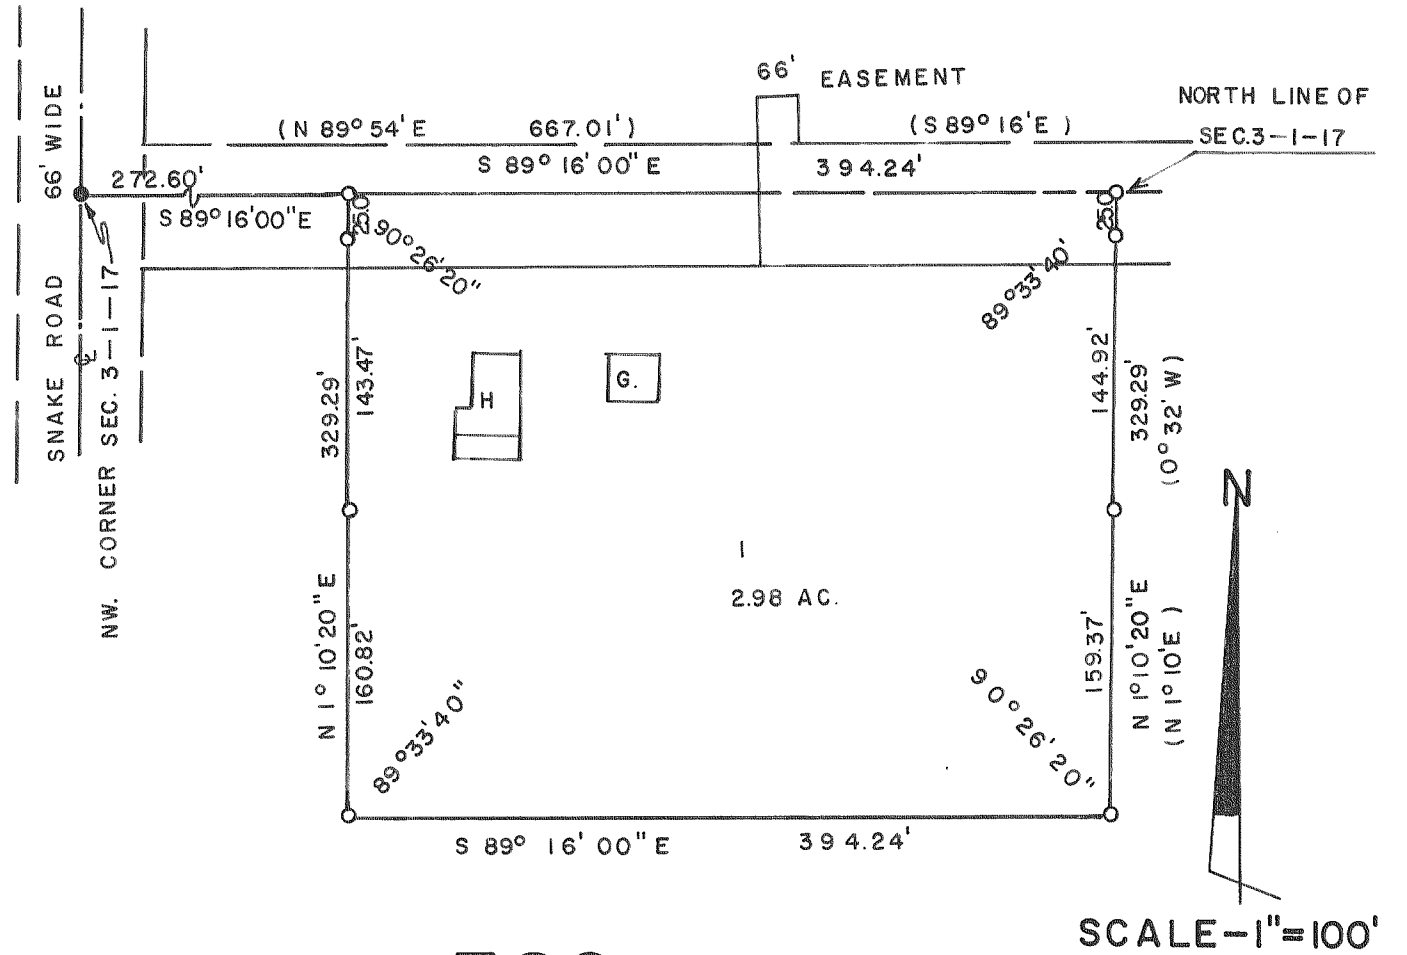

CERTIFIED

SURVEY NO.455,

428 & 389

455

TOWN OF LINN

428

LOCATED IN THE NW 1/4 OF SEC.18-1-17 WALWORTH COUNTY, WISCONSIN

LOCATED IN THE NW 1/4 OF SEC.3, TIN RITE, WALWORTH COUNTY, WISCONSIN

NOTE: LOT 2 OF THIS

CERT. SURVEY HAS BEEN REPLACED

BY CERT. SURVEY NO 527.

REVISIONS : 03/02/93

389

LOCATED IN THE NE 1/4 OF THE SE 1/4 OF SEC.28-1-17 WALWORTH COUNTY, WISCONSIN