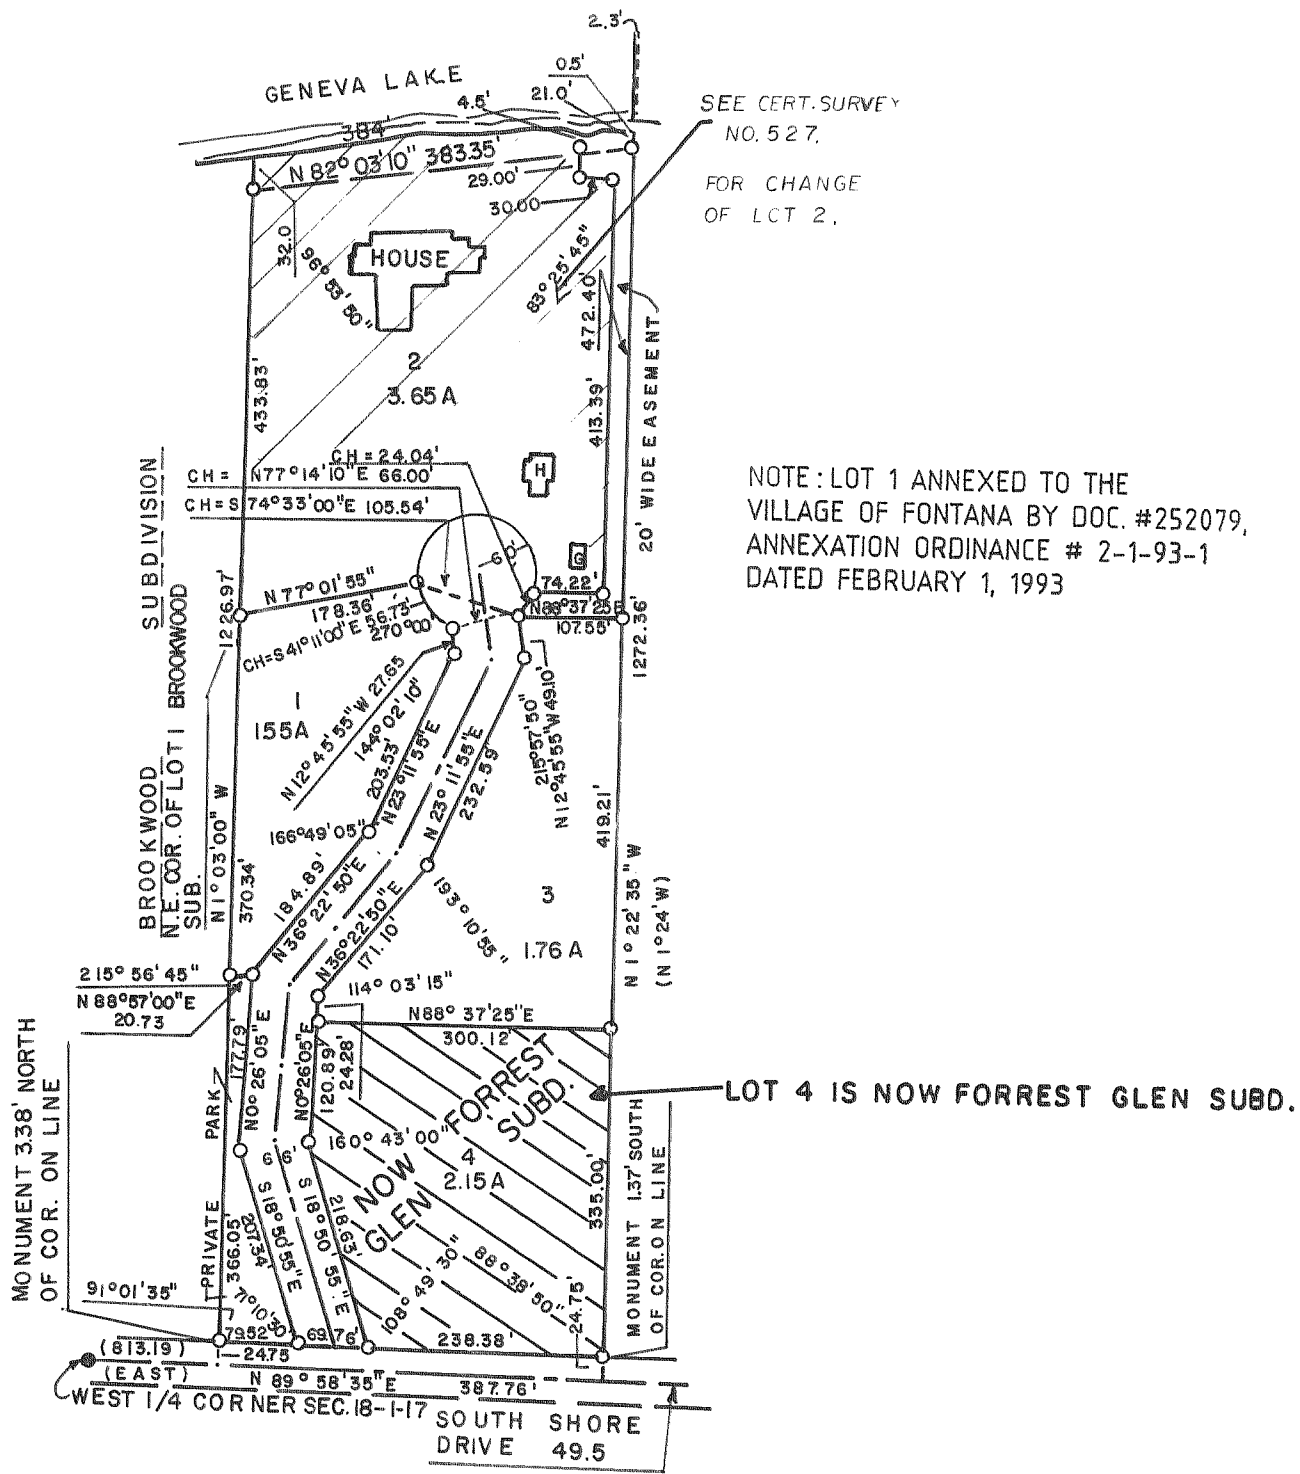

CERTIFIED

SURVEY NO.455,

428 & 389

455

TOWN OF LINN

428

LOCATED IN THE NW 1/4 OF SEC.18-1-17 WALWORTH COUNTY, WISCONSIN

LOCATED IN THE NW 1/4 OF SEC.3, TIN RITE, WALWORTH COUNTY, WISCONSIN

NOTE: LOT 2 OF THIS

CERT. SURVEY HAS BEEN REPLACED

BY CERT. SURVEY NO 527.

REVISIONS : 03/02/93

389

LOCATED IN THE NE 1/4 OF THE SE 1/4 OF SEC.28-1-17 WALWORTH COUNTY, WISCONSIN