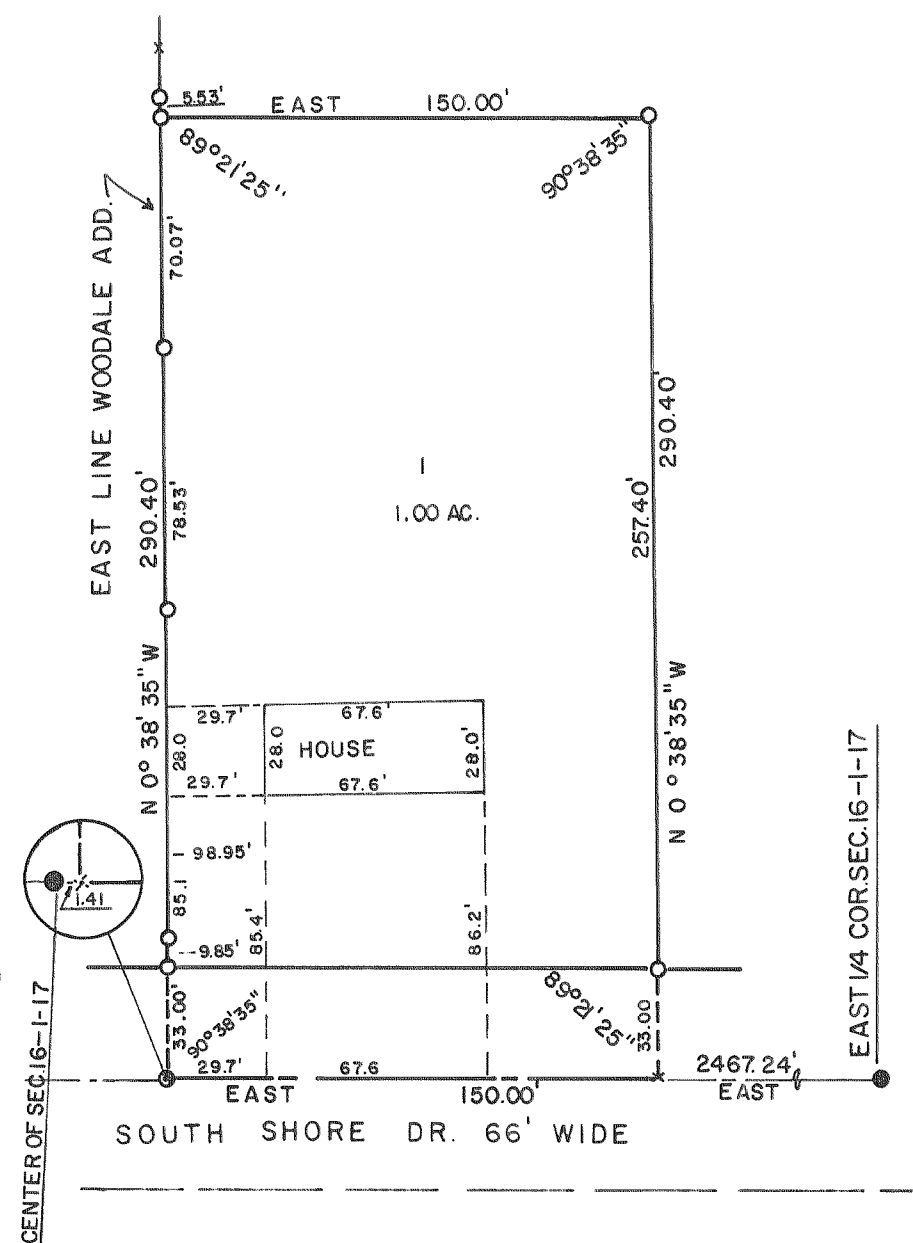

CERTIFIED

SURVEY

NO. 208,369,375 & 222

TOWN OF LINN

208

LOCATED IN THE SW1/4 OF SEC.9-1-17
WALWORTH COUNTY, WISCONSIN

369

LOCATED IN THE NE1/4 OF SEC.11-1-17
WALWORTH COUNTY, WISCONSIN

375

LOCATED IN THE NE1/4 OF SEC.16-1-17
WALWORTH COUNTY, WISCONSIN

222

LOCATED IN THE SW1/4 OF THE NE1/4 OF SEC.15-1-17
WALWORTH COUNTY, WISCONSIN