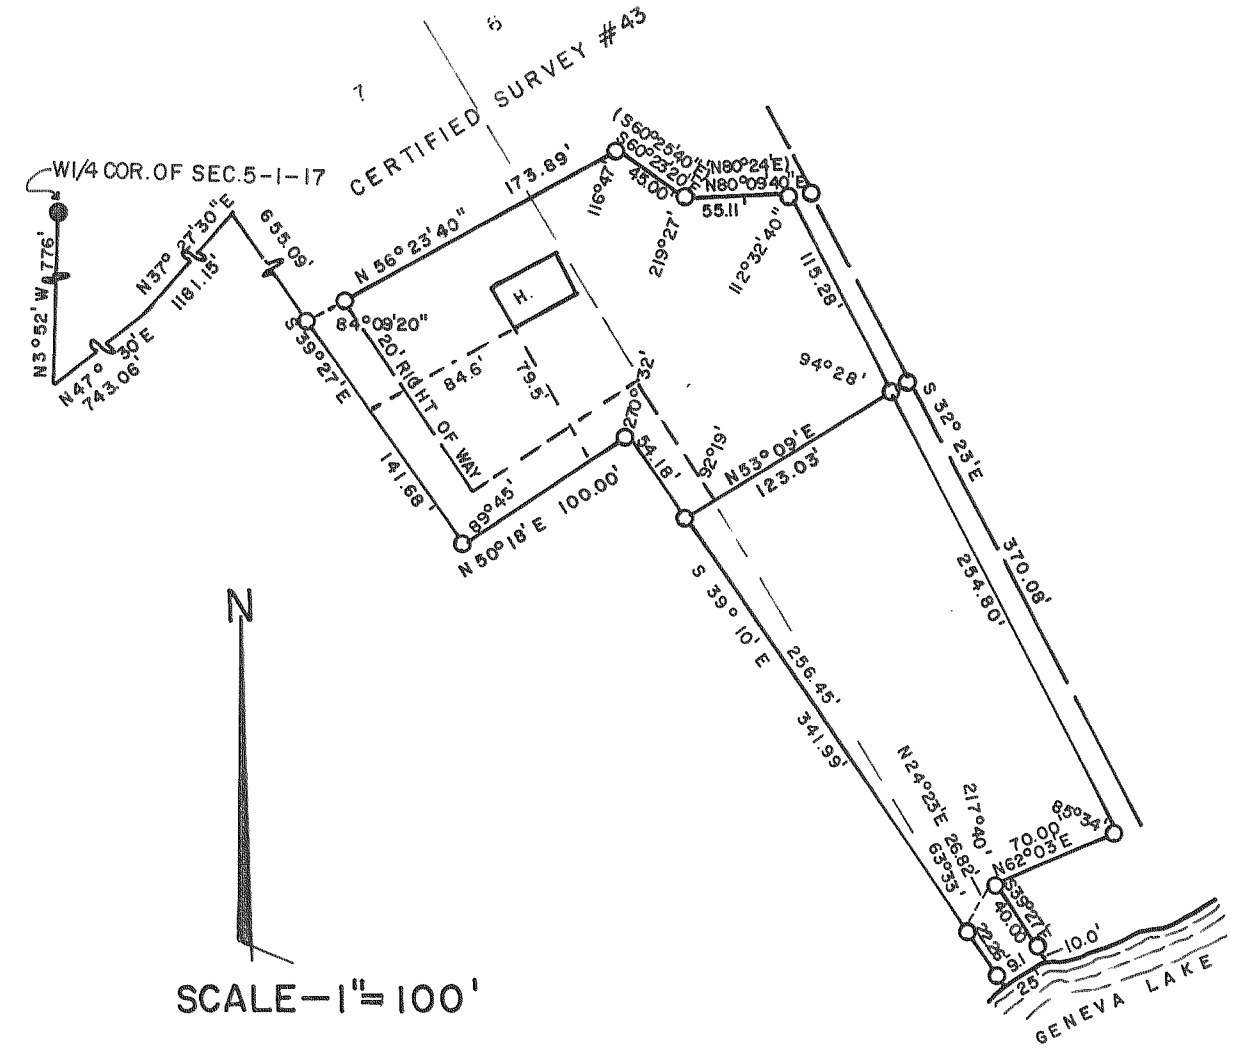

CERTIFIED SURVEY NO. 118, 99, 127

TOWN OF LINN

118

LOCATED IN THE LOT 7, BLOCK 3, ROWENA PARK SUBD.
 LOCATED IN THE NW1/4 OF SEC. 5, TIN, R17E,
 WALWORTH COUNTY, WISCONSIN

99

LOCATED IN SEC. 5, TIN, R17E, PART OF LOTS 6 & 7 ROWENA
 PARK SUBD. WALWORTH COUNTY, WISCONSIN

127

LOCATED IN THE NE1/4 OF THE SE1/4 OF SEC. 16, TIN, R17E,
 WALWORTH COUNTY, WISCONSIN