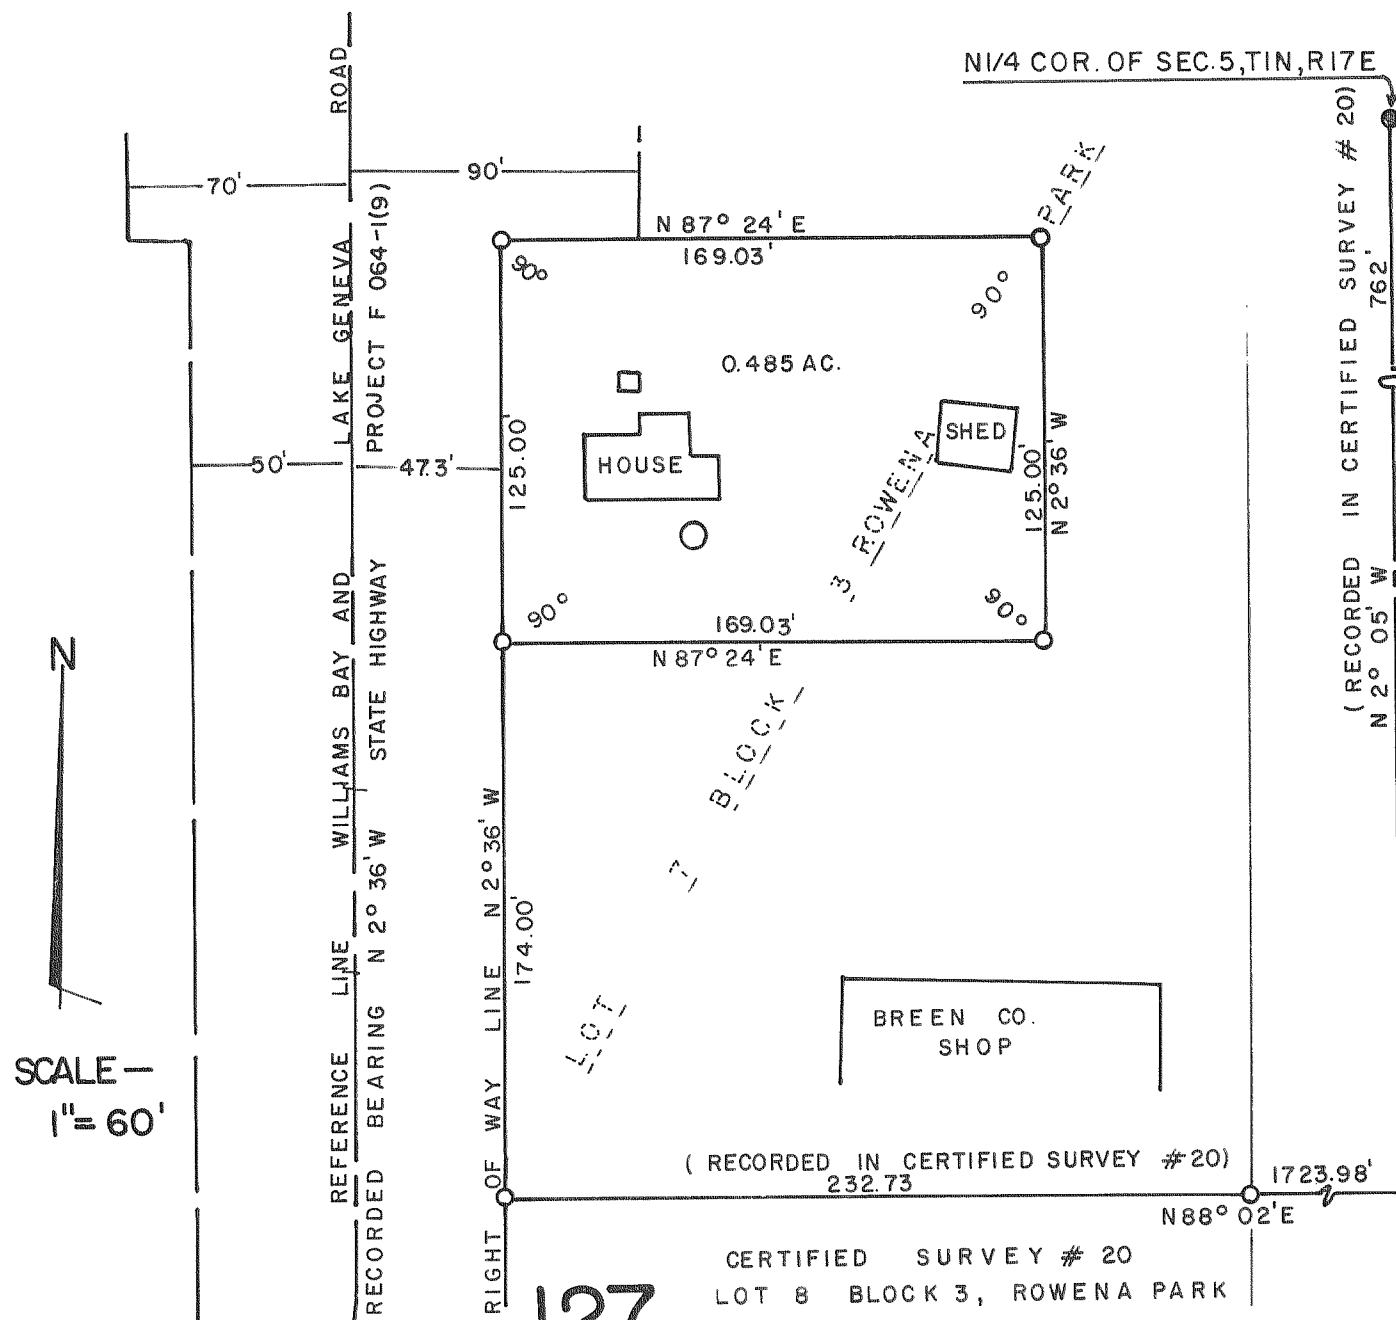

CERTIFIED SURVEY NO. 118, 99, 127

TOWN OF LINN

118

LOCATED IN THE LOT 7, BLOCK 3, ROWENA PARK SUBD.
 LOCATED IN THE NW1/4 OF SEC. 5, TIN, R17E,
 WALWORTH COUNTY, WISCONSIN

99

LOCATED IN SEC. 5, TIN, R17E, PART OF LOTS 6 & 7 ROWENA
 PARK SUBD. WALWORTH COUNTY, WISCONSIN

127

LOCATED IN THE NE1/4 OF THE SE1/4 OF SEC. 16, TIN, R17E,
 WALWORTH COUNTY, WISCONSIN