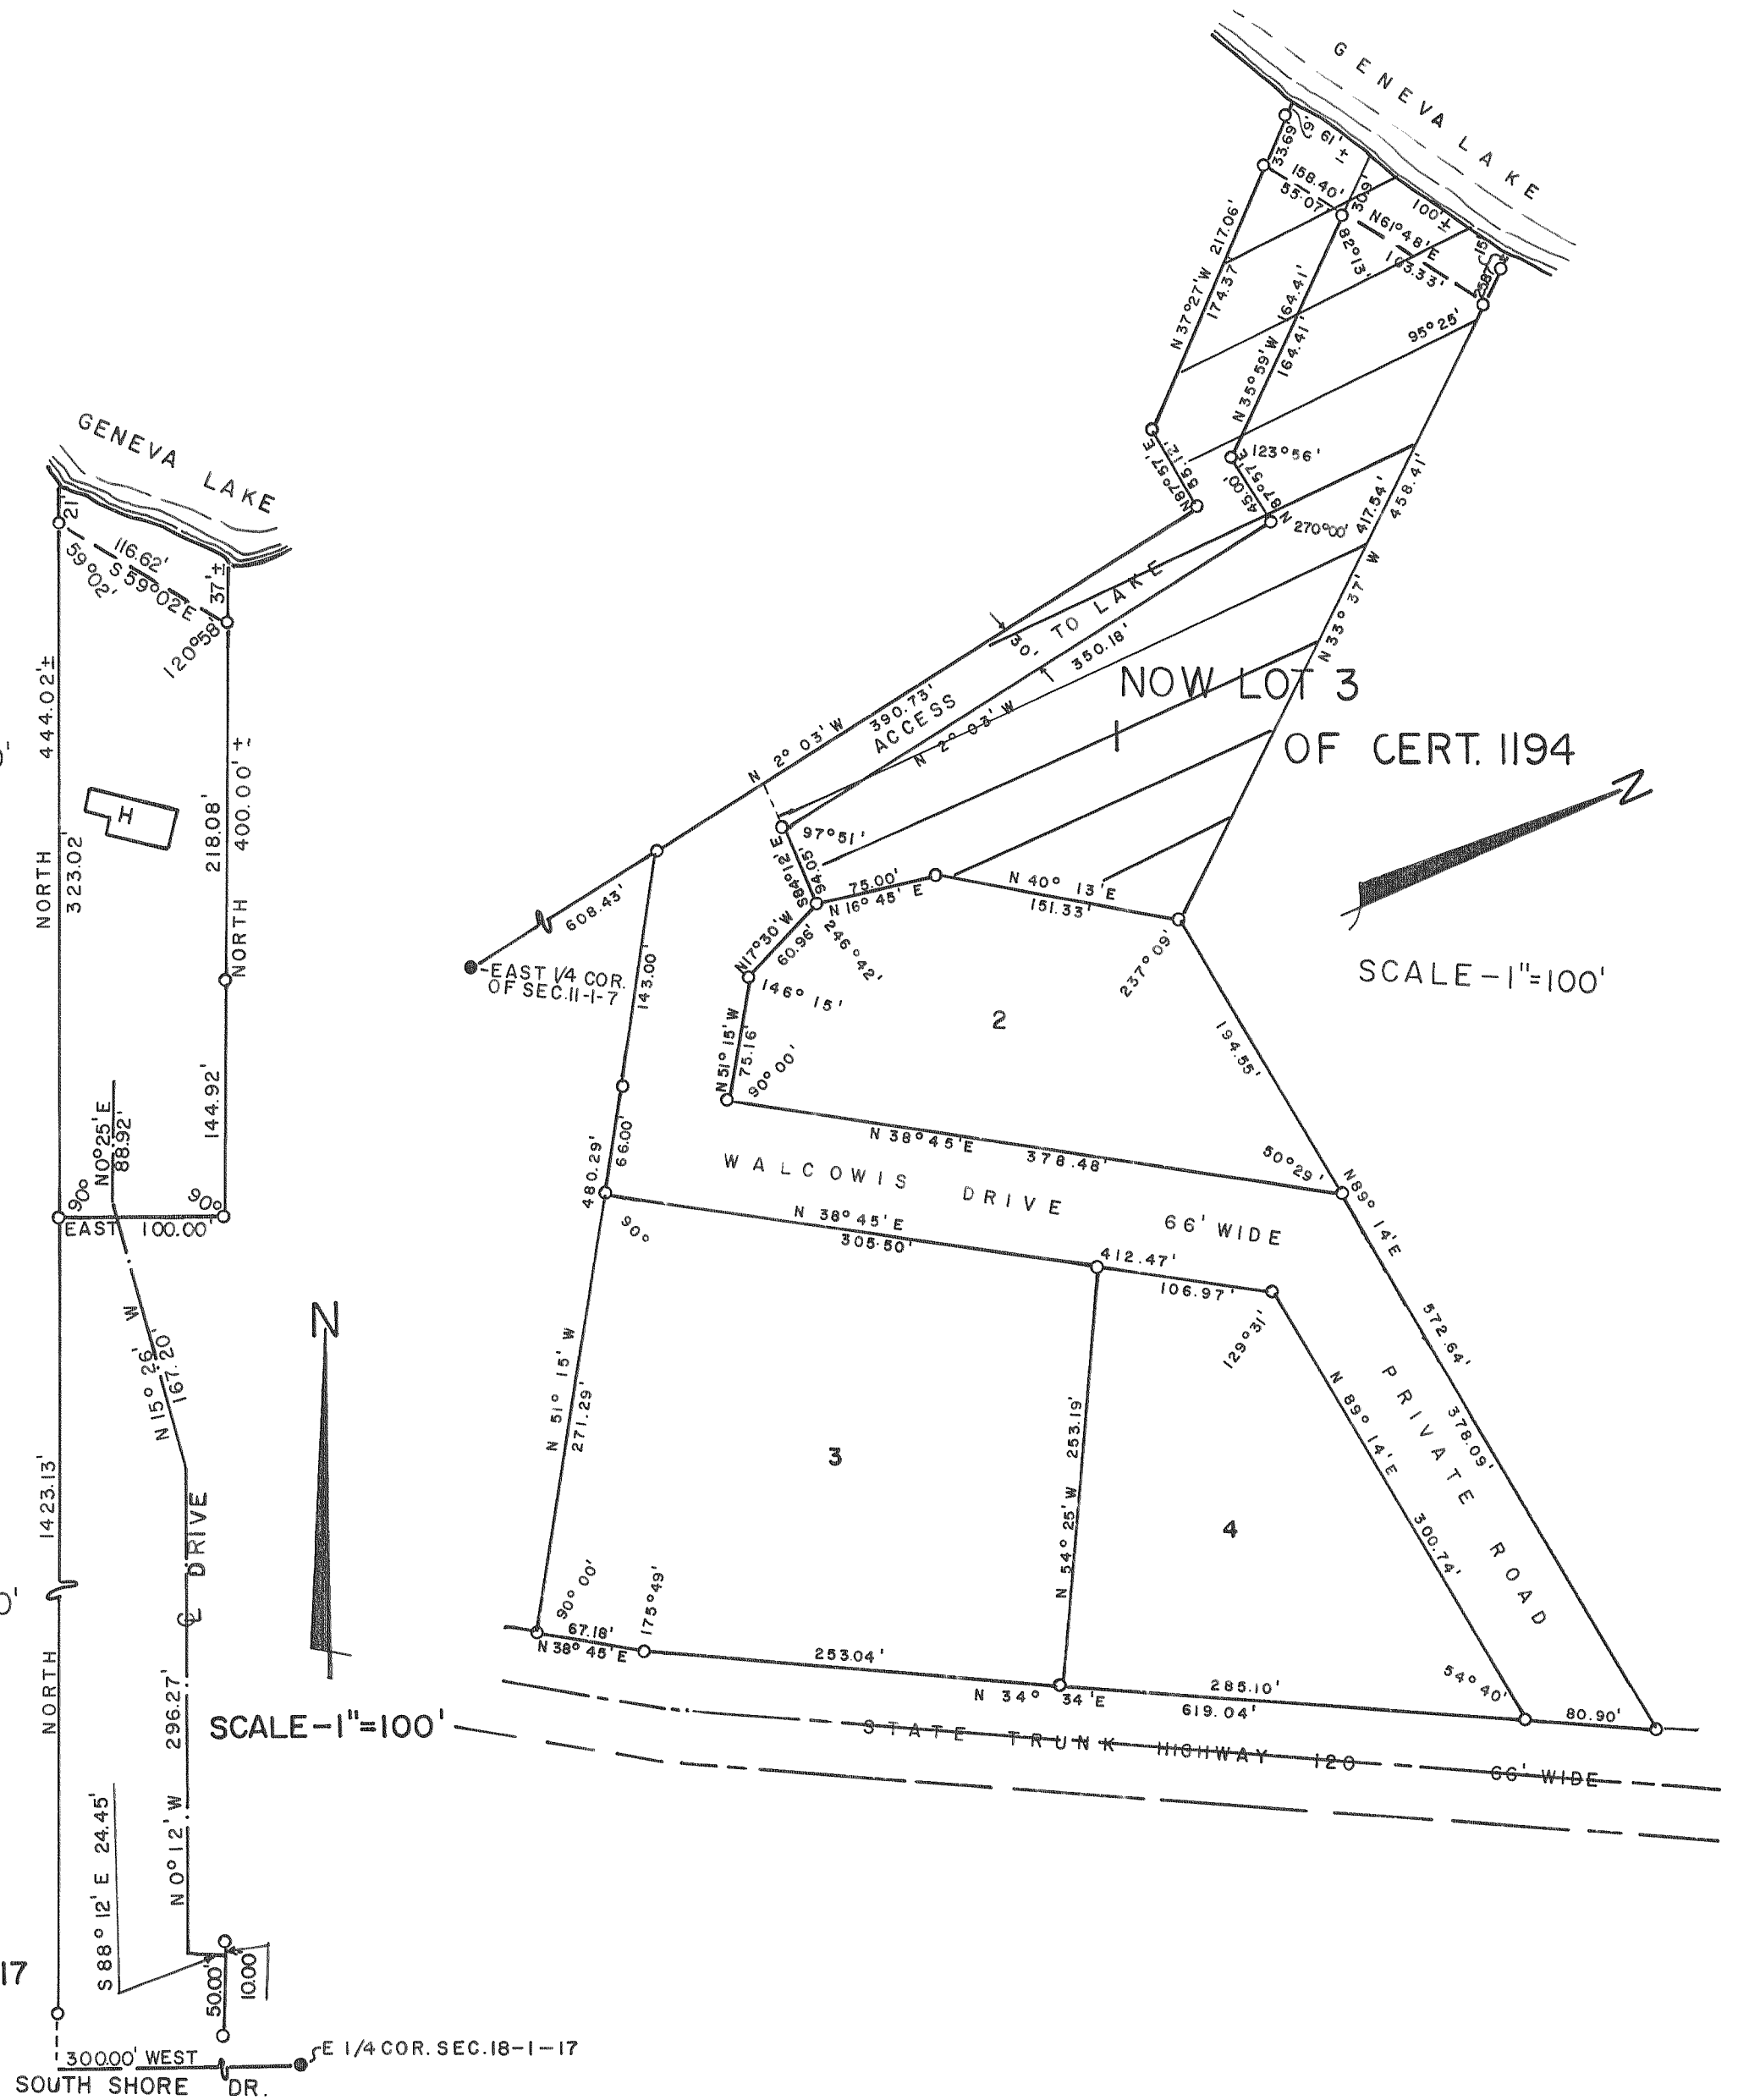

# CERTIFIED SURVEY NO. 163, 157, 74 & 120

TOWN OF LINN

163

74

120

LOCATED IN THE NE1/4 OF SEC.16,  
TIN, R17E, WALWORTH COUNTY,  
WISCONSIN

LOCATED IN THE NE1/4 OF SEC.18,  
TIN, R17E, WALWORTH COUNTY,  
WISCONSIN

LOCATED IN THE SW1/4 OF THE NW1/4 OF SEC.12,  
TIN, R17E, WALWORTH COUNTY, WISCONSIN

157

LOCATED IN THE NE1/4 OF SEC.34-1-17  
WALWORTH COUNTY, WISCONSIN

30000' WEST SOUTH SHORE DR. E 1/4 COR. SEC.18-1-17