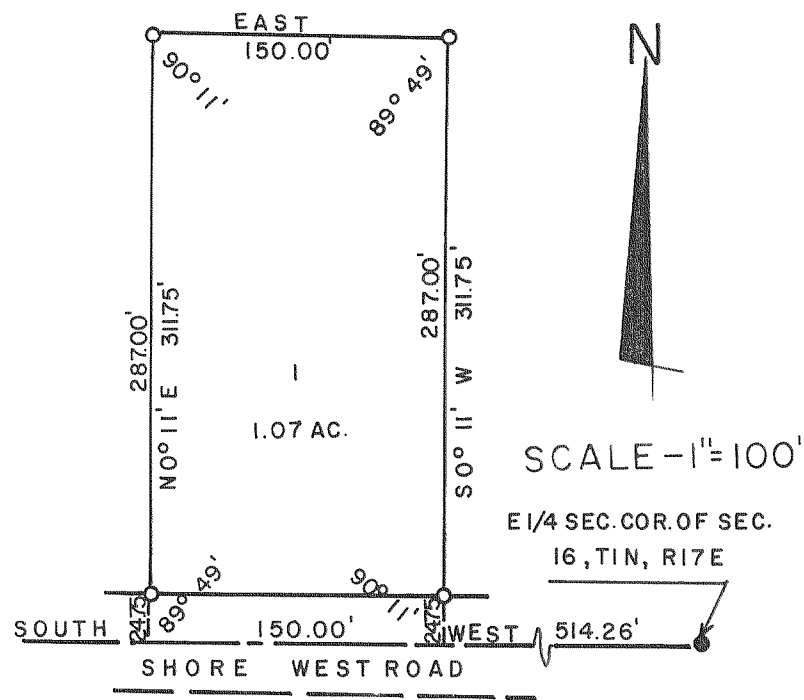

# CERTIFIED SURVEY NO. 163, 157, 74 & 120

TOWN OF LINN

163

74

120

LOCATED IN THE NE1/4 OF SEC.16,  
TIN, R17E, WALWORTH COUNTY,  
WISCONSIN

LOCATED IN THE NE1/4 OF SEC.18,  
TIN, R17E, WALWORTH COUNTY,  
WISCONSIN

LOCATED IN THE SW1/4 OF THE NW1/4 OF SEC.12,  
TIN, R17E, WALWORTH COUNTY, WISCONSIN

157

LOCATED IN THE NE1/4 OF SEC.34-1-17  
WALWORTH COUNTY, WISCONSIN

30000' WEST SOUTH SHORE DR. E 1/4 COR. SEC.18-1-17