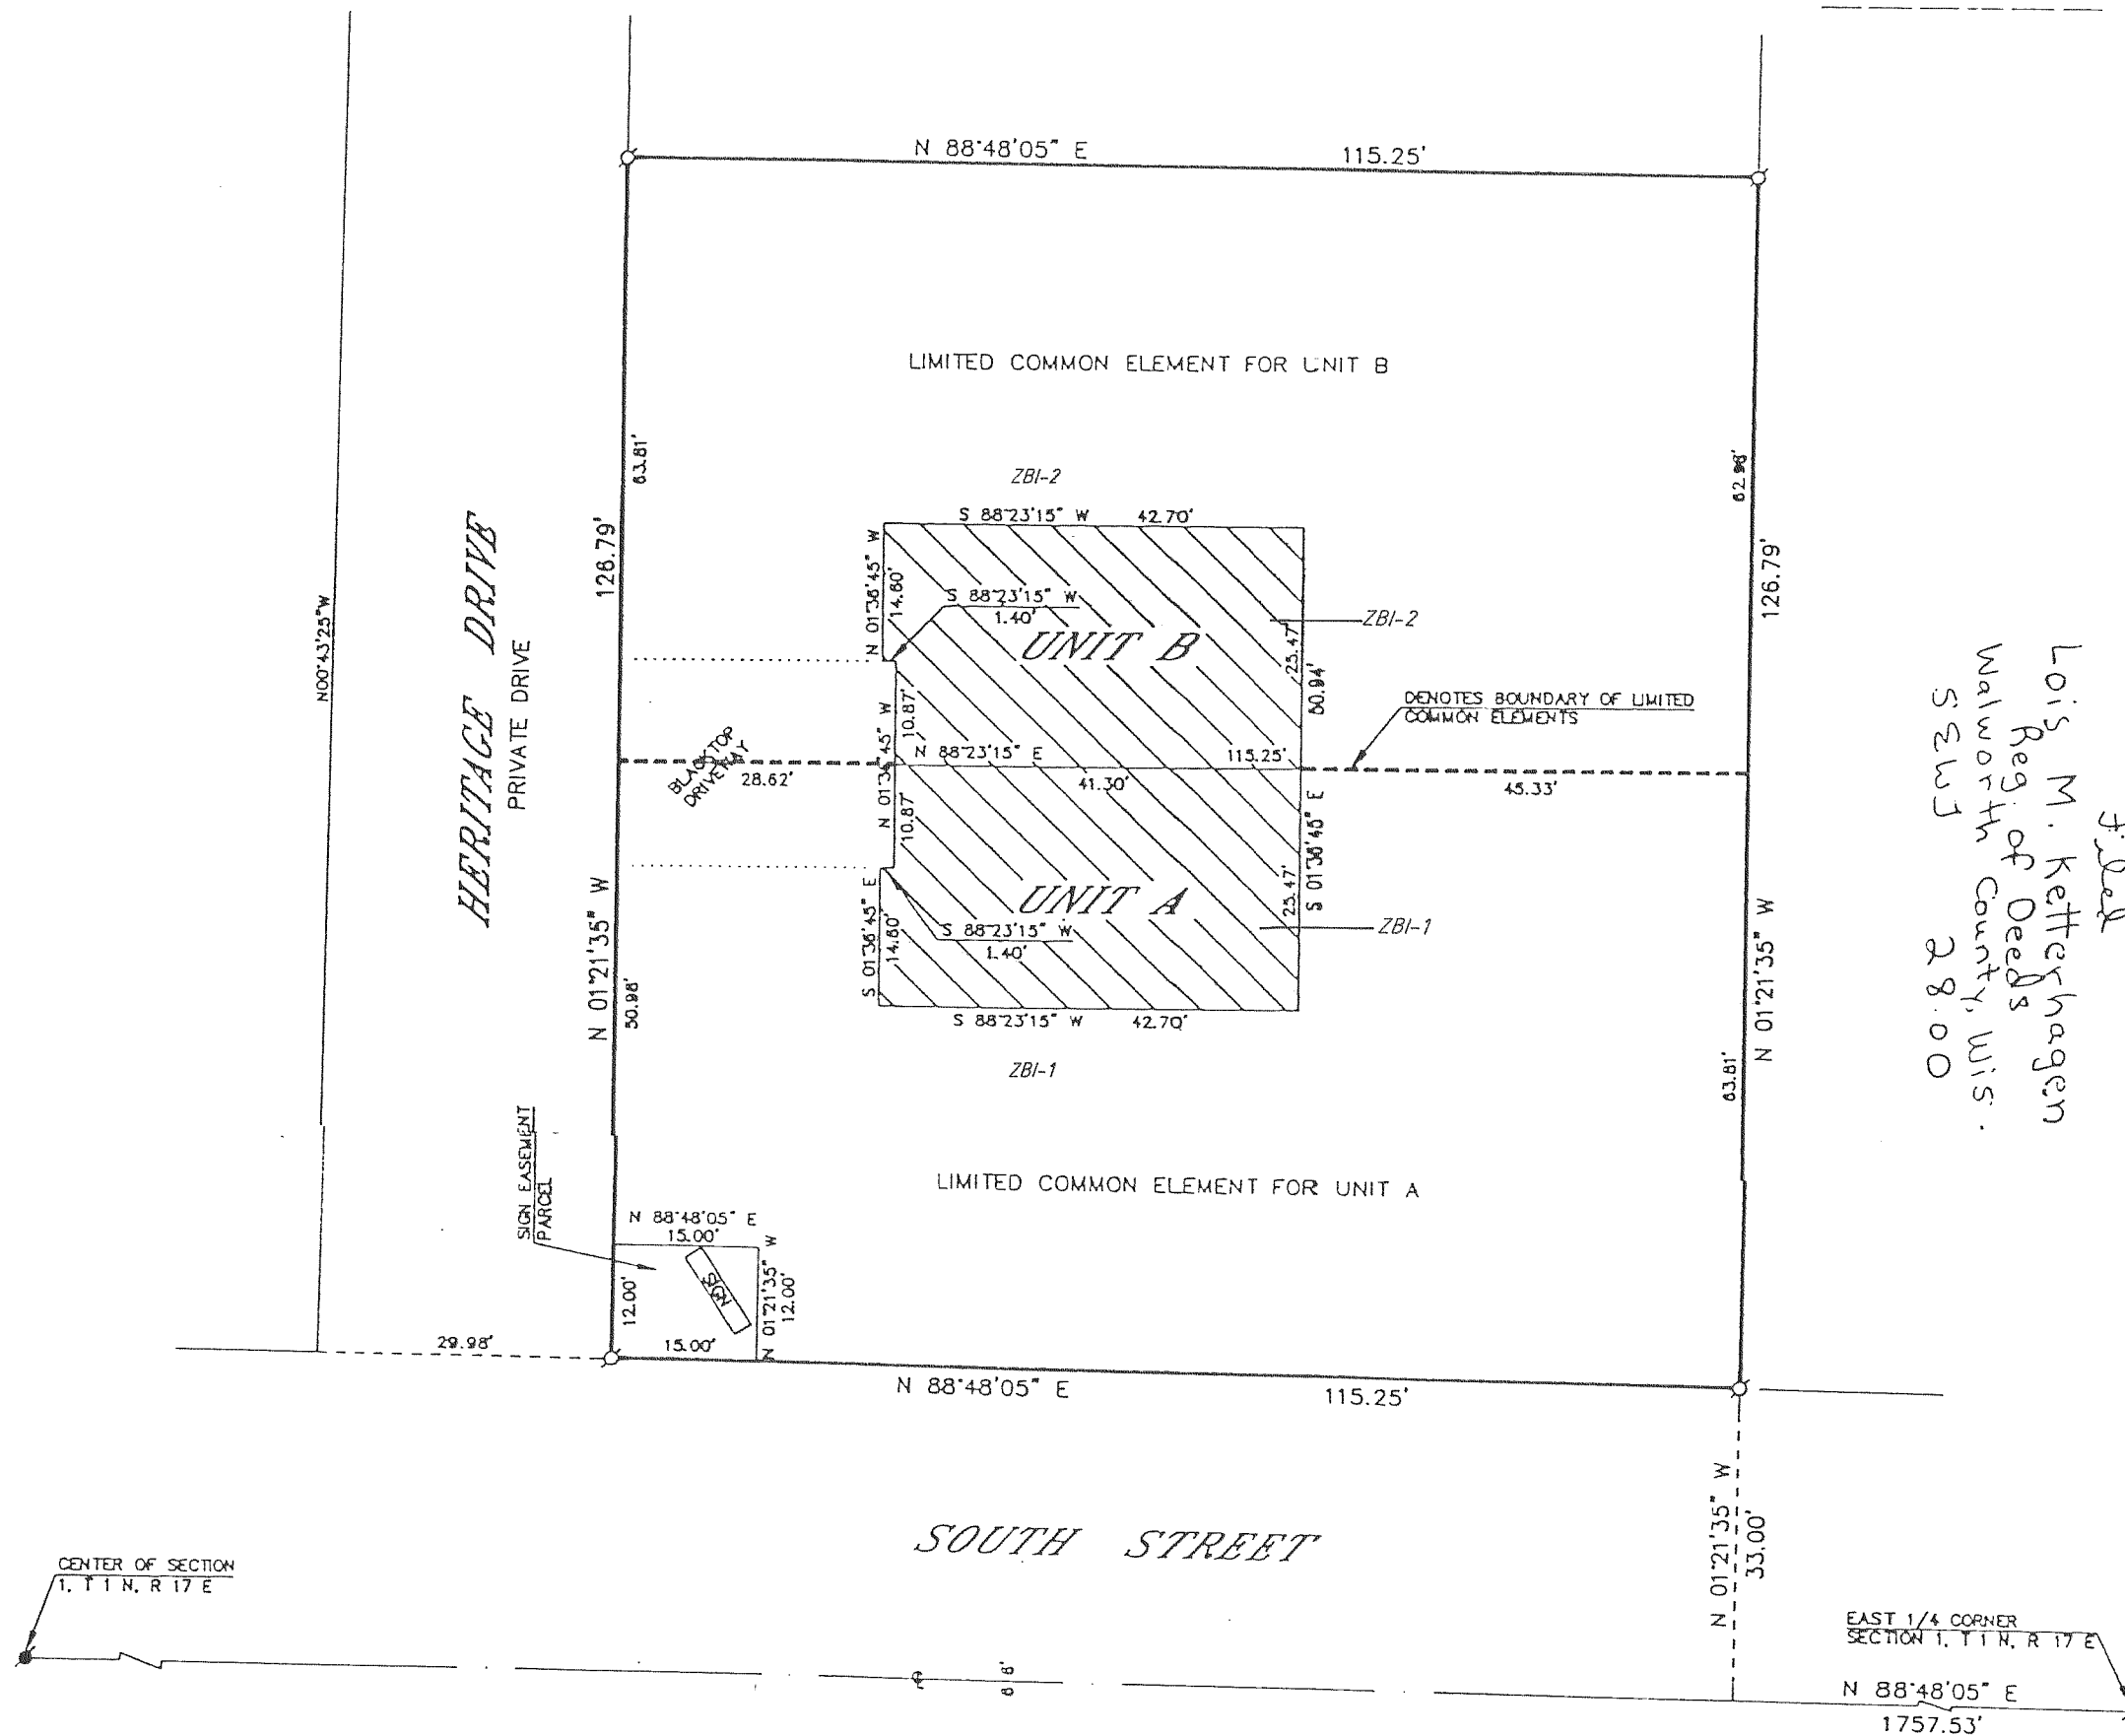

BIG FOOT BEACH ESTATES CONDOMINIUM NO. 1

LOCATED IN THE CITY OF LAKE GENEVA,
WALWORTH COUNTY, WISCONSIN

EXHIBIT A

Recorded in Vol.
 Page
 '91 NOV 18 AM 8 52
 J. Del
 Lois M. Ketterhagen
 Reg. of Deeds
 Walworth County, Wis.
 SLSWJ 28.00

DESCRIPTION OF

BIG FOOT BEACH ESTATES CONDOMINIUM NO. 1, LOCATED IN LOT 1 OF CERTIFIED SURVEY MAP NO. 2026 IN THE NORTHEAST 1/4 OF SECTION 1, T 1 N, R 17 E, CITY OF LAKE GENEVA, WALWORTH COUNTY, WISCONSIN, DESCRIBED AS FOLLOWS: COMMENCING AT THE EAST 1/4 CORNER OF SAID SECTION 1, THENCE S88°48'05"W 1757.53 FEET; THENCE N01°21'35"W 33.00 FEET TO THE PLACE OF BEGINNING; THENCE S88°48'05"W 115.25 FEET; THENCE N01°21'35"W 126.79 FEET; THENCE N88°48'05"E 115.25 FEET; THENCE S01°21'35"E 126.79 FEET TO THE PLACE OF BEGINNING.

AREA: 14,612 SQUARE FEET

REVISIONS : 04/11/94
 10/23/95

GRAPHIC SCALE

(IN FEET)
 1 inch = 20 ft.

LEGEND
 ♂-IRON PIPE FOUND
 Ⓞ-IRON ROD FOUND
 ■-CONCRETE MONUMENT FOUND