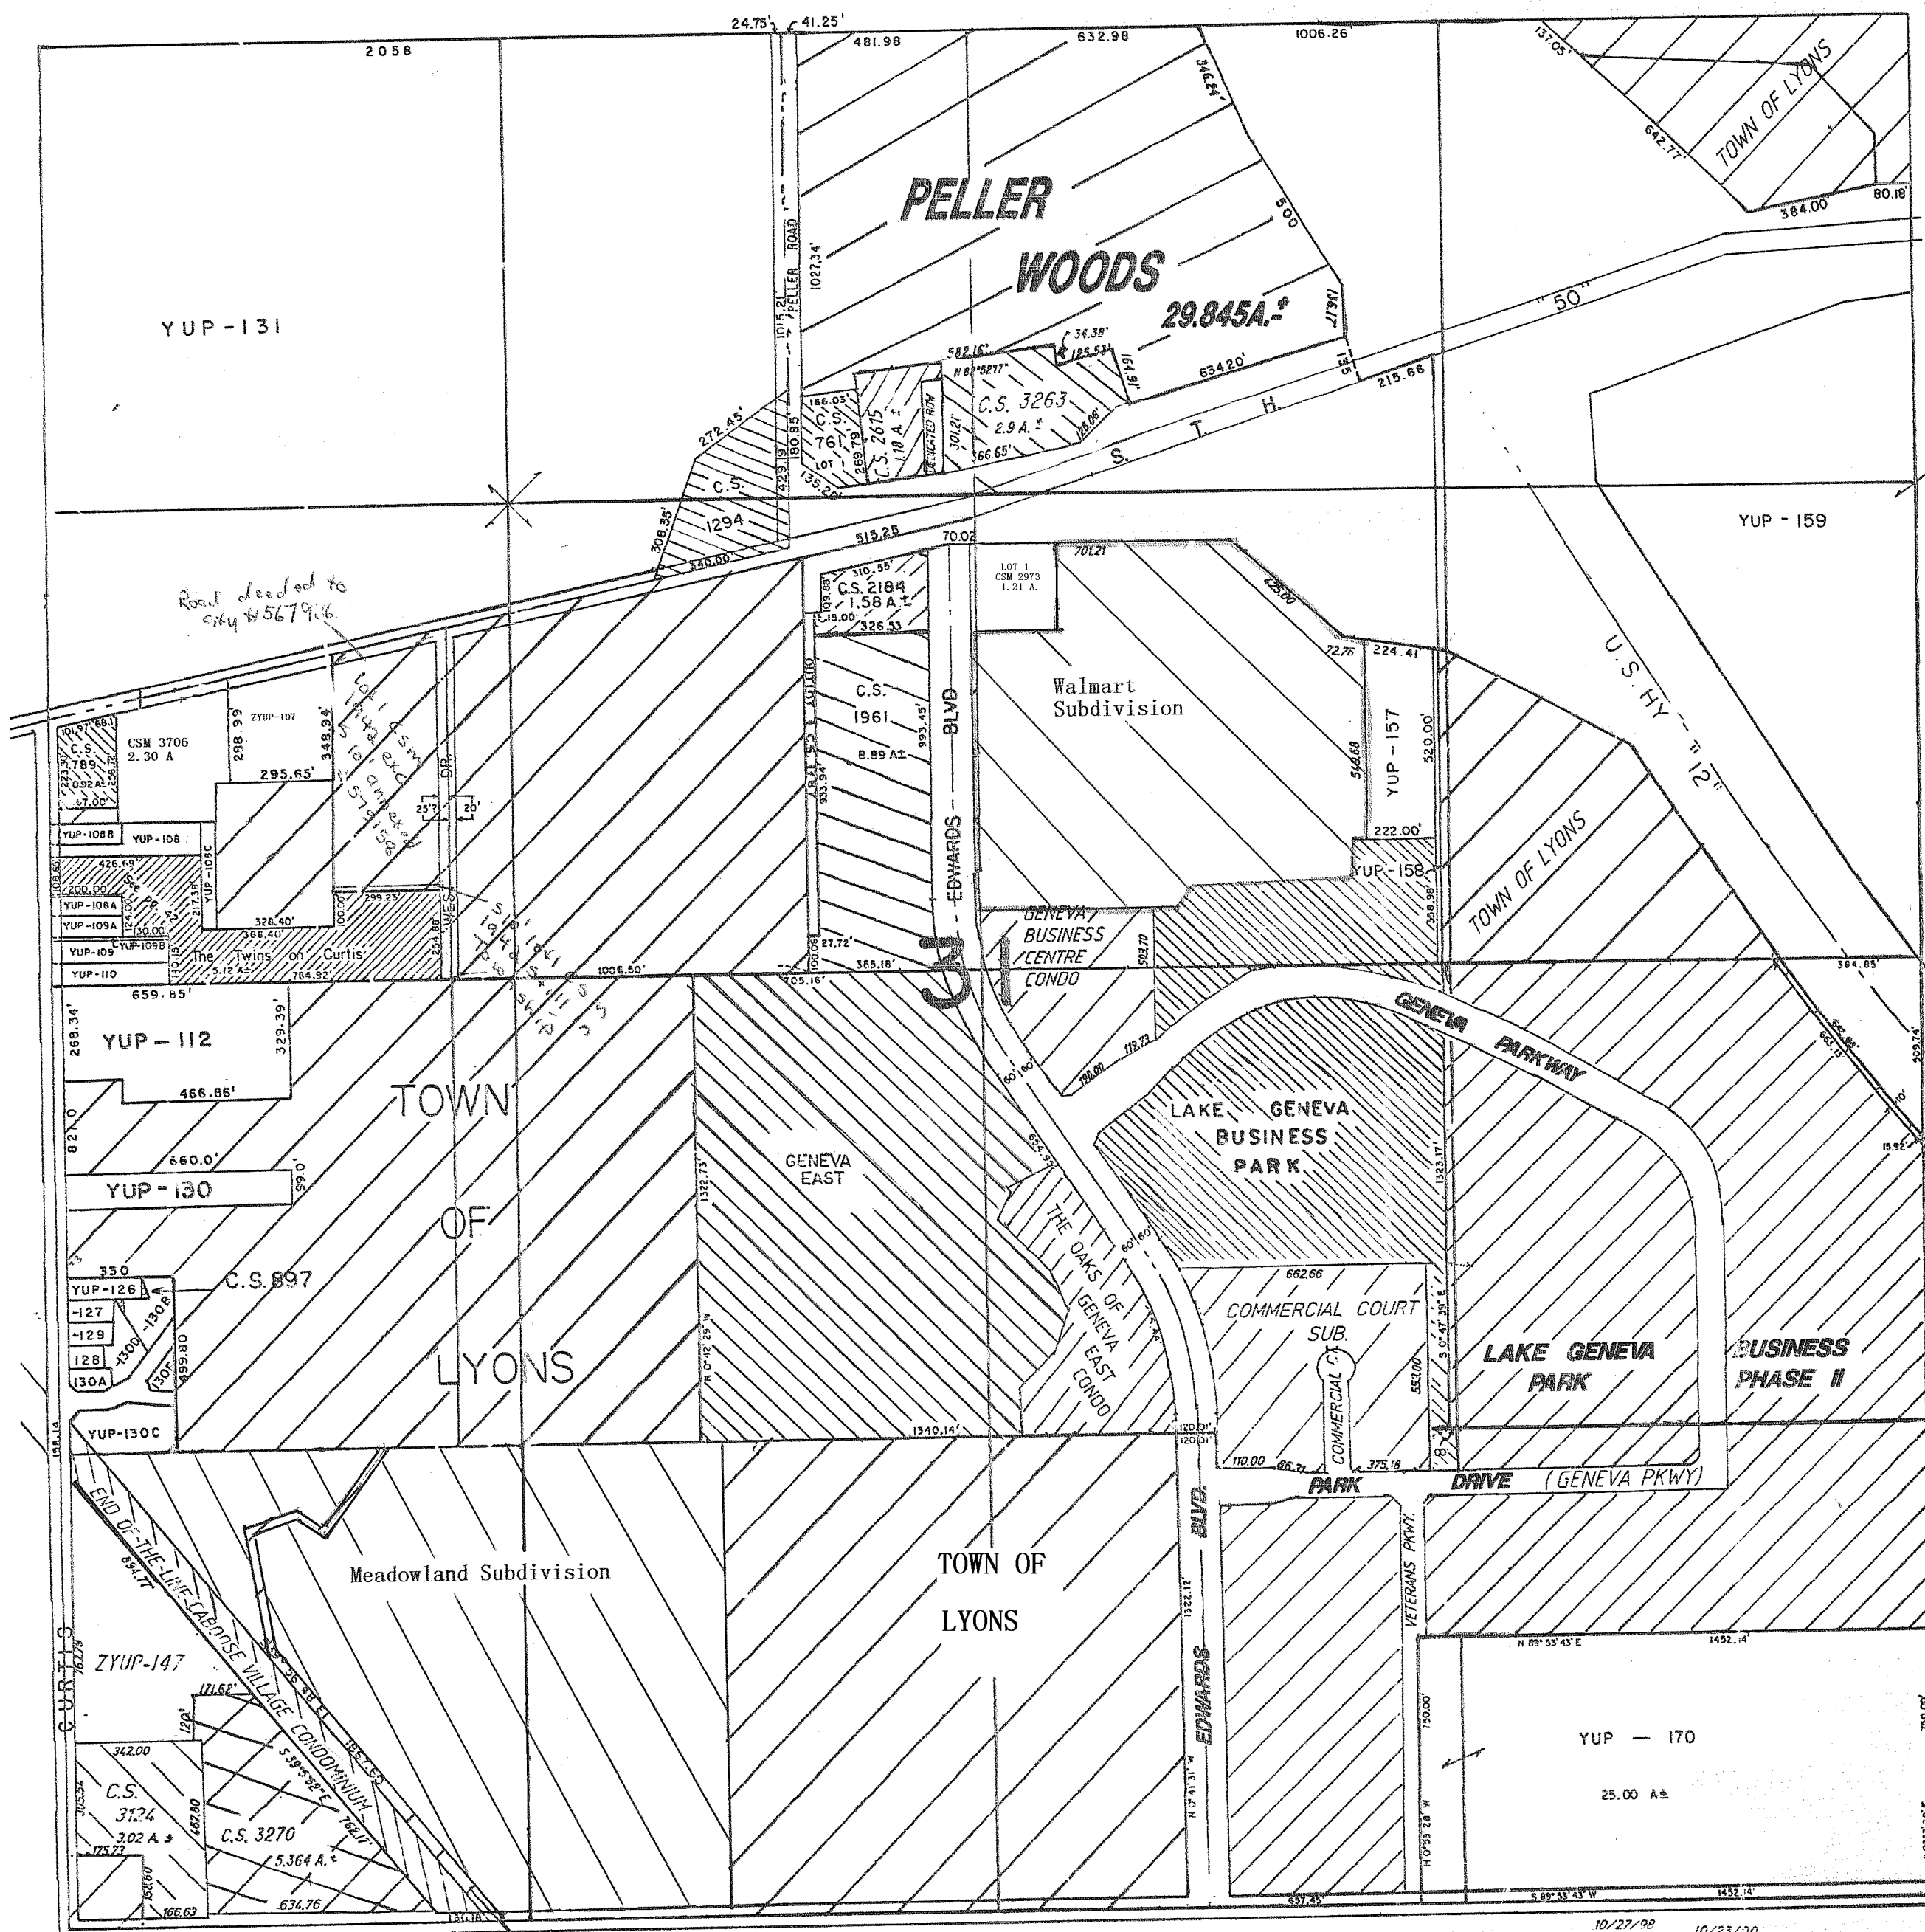

CITY OF LAKE GENEVA

UNPLATTED AREA SEC. 31, T2N, R18E

SCALE 1" = 400'

REVISIONS:	2/25/91	04/29/93	09/28/95	10/27/98	10/23/00
	3/19/91	11/14/94	05/09/96	07/26/99	11/03/00
	6/4/91	08/03/95	06/14/96	08/05/99	12/01/00
	12/17/91	08/10/95	04/22/98	08/09/00	
	7/29/92				
	11/17/92				