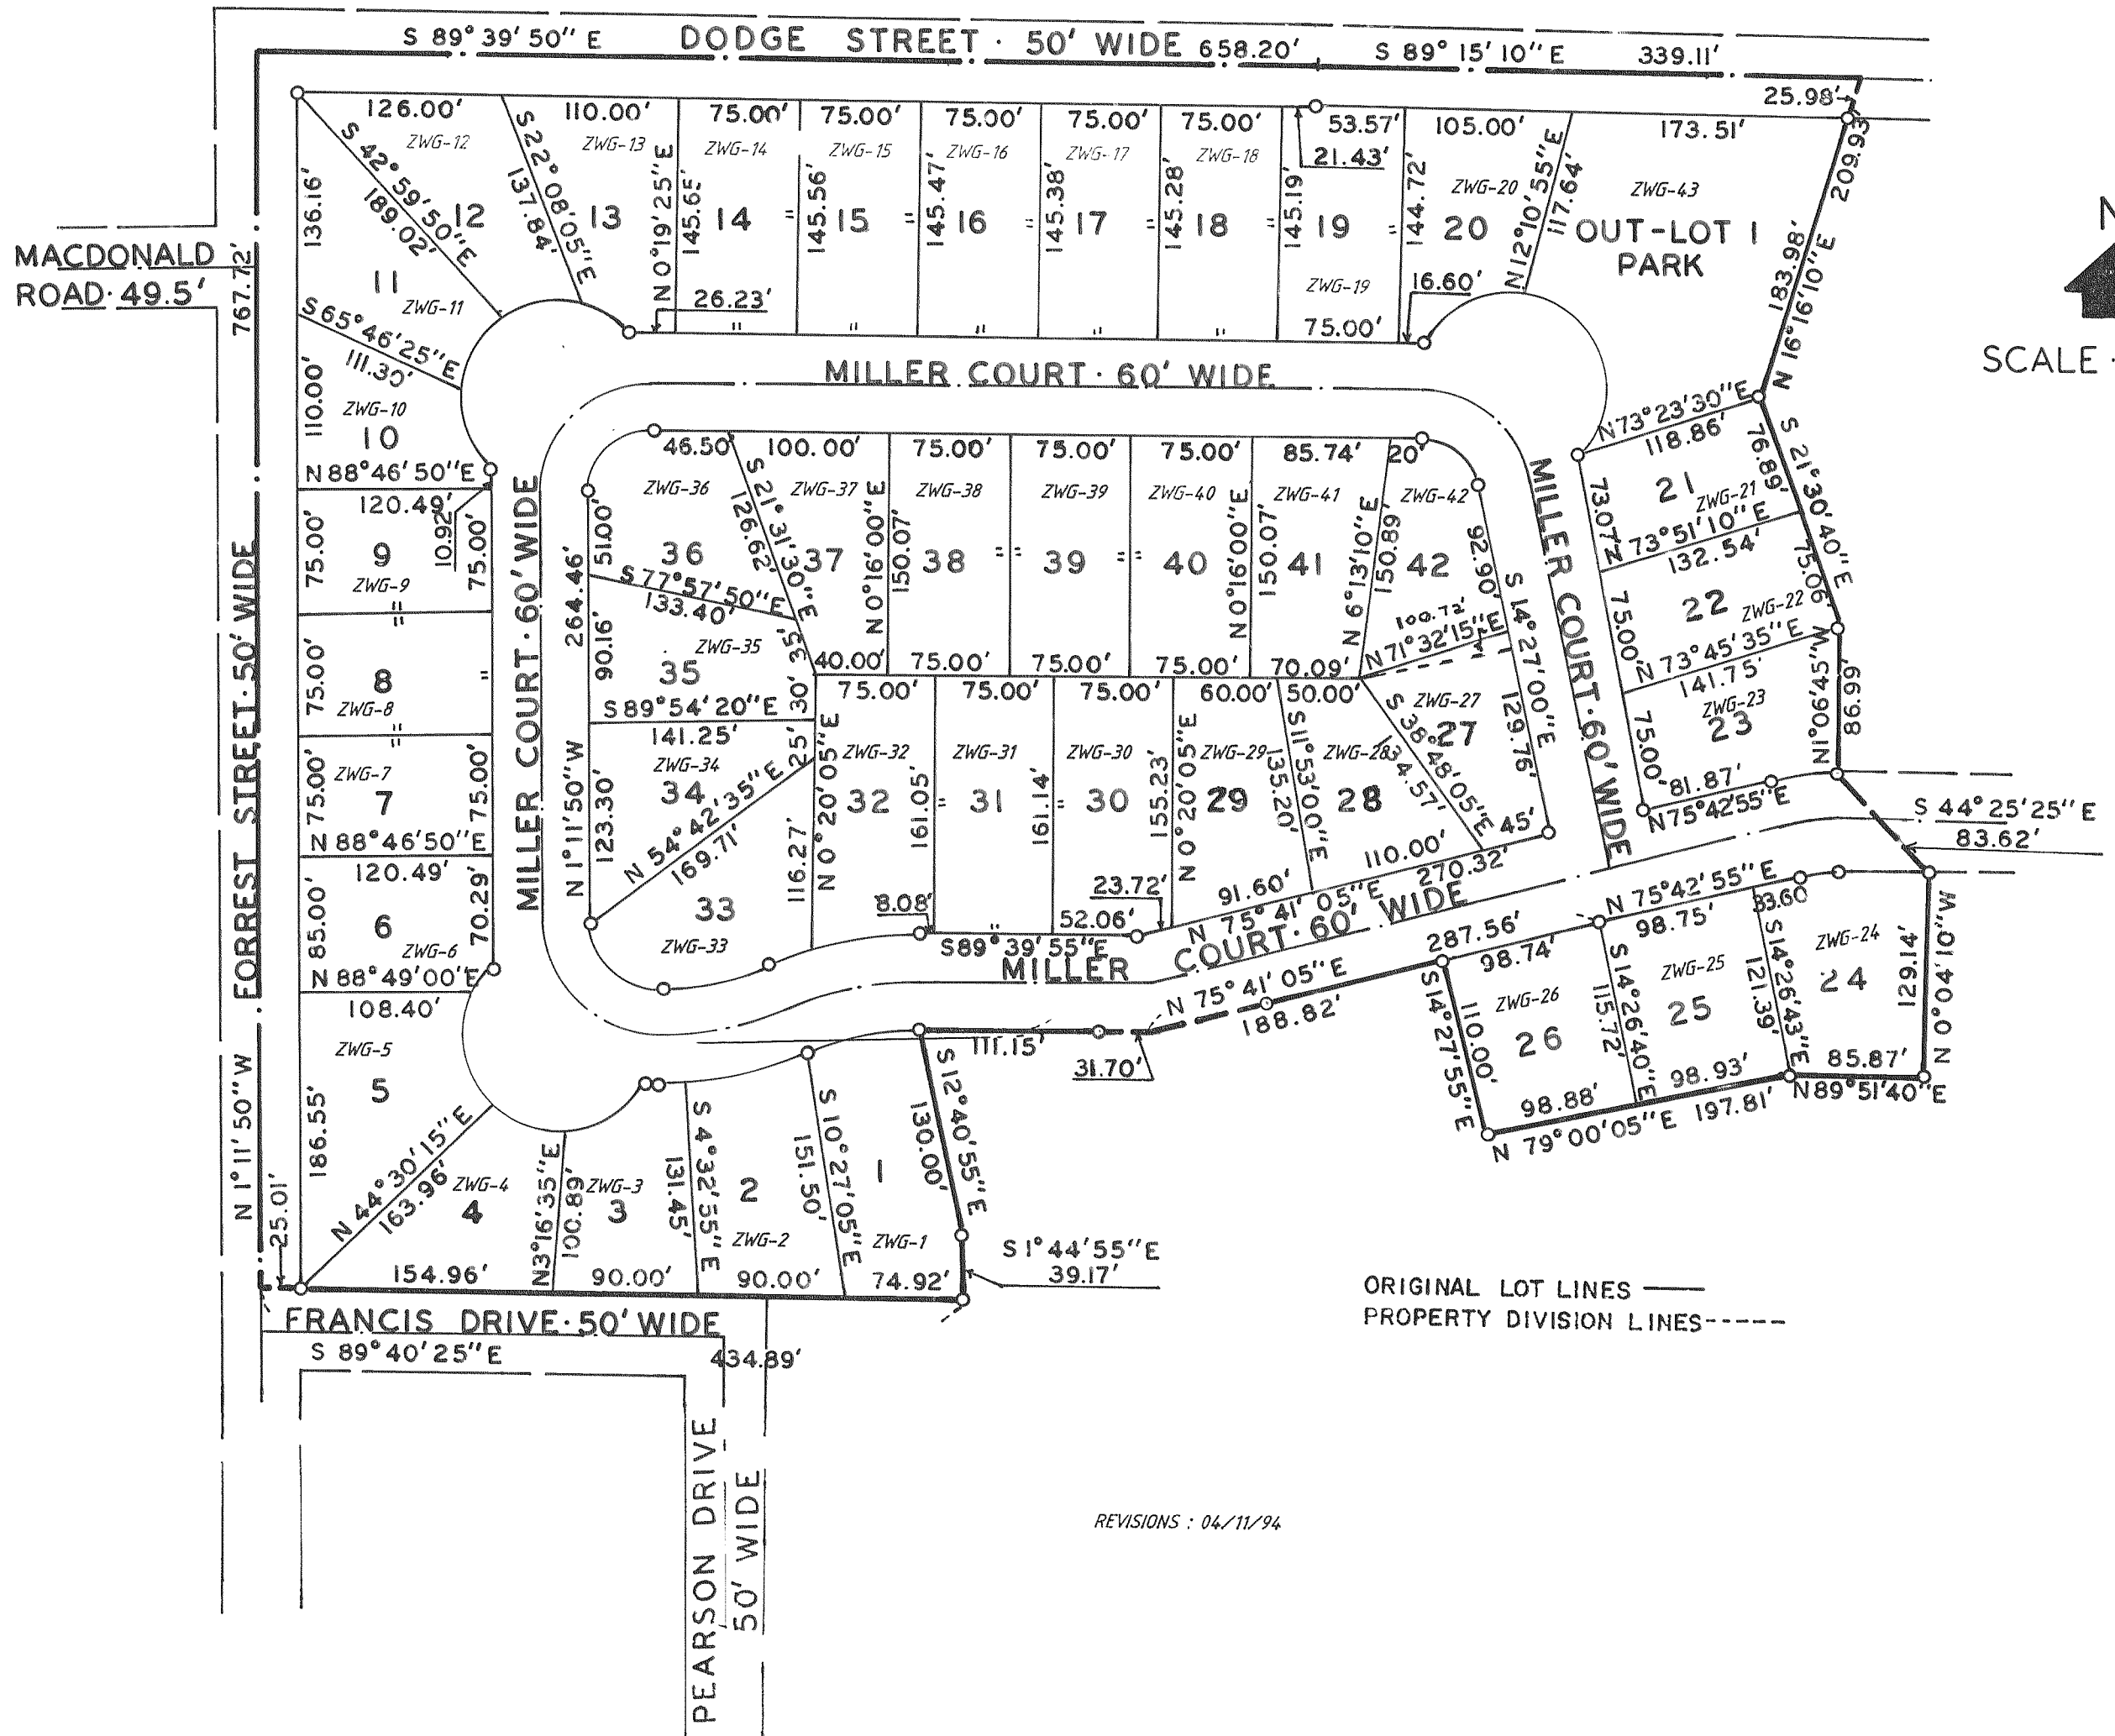

# WESTGATE SUBDIVISION

A SUBDIVISION LOCATED IN THE NORTHWEST 1/4 OF THE NORTHEAST 1/4 OF SECTION 35, T2N, R17E, CITY OF LAKE GENEVA, WALWORTH COUNTY, WISCONSIN.

N  
  
 SCALE · 1"=100'

REVISIONS : 04/11/94