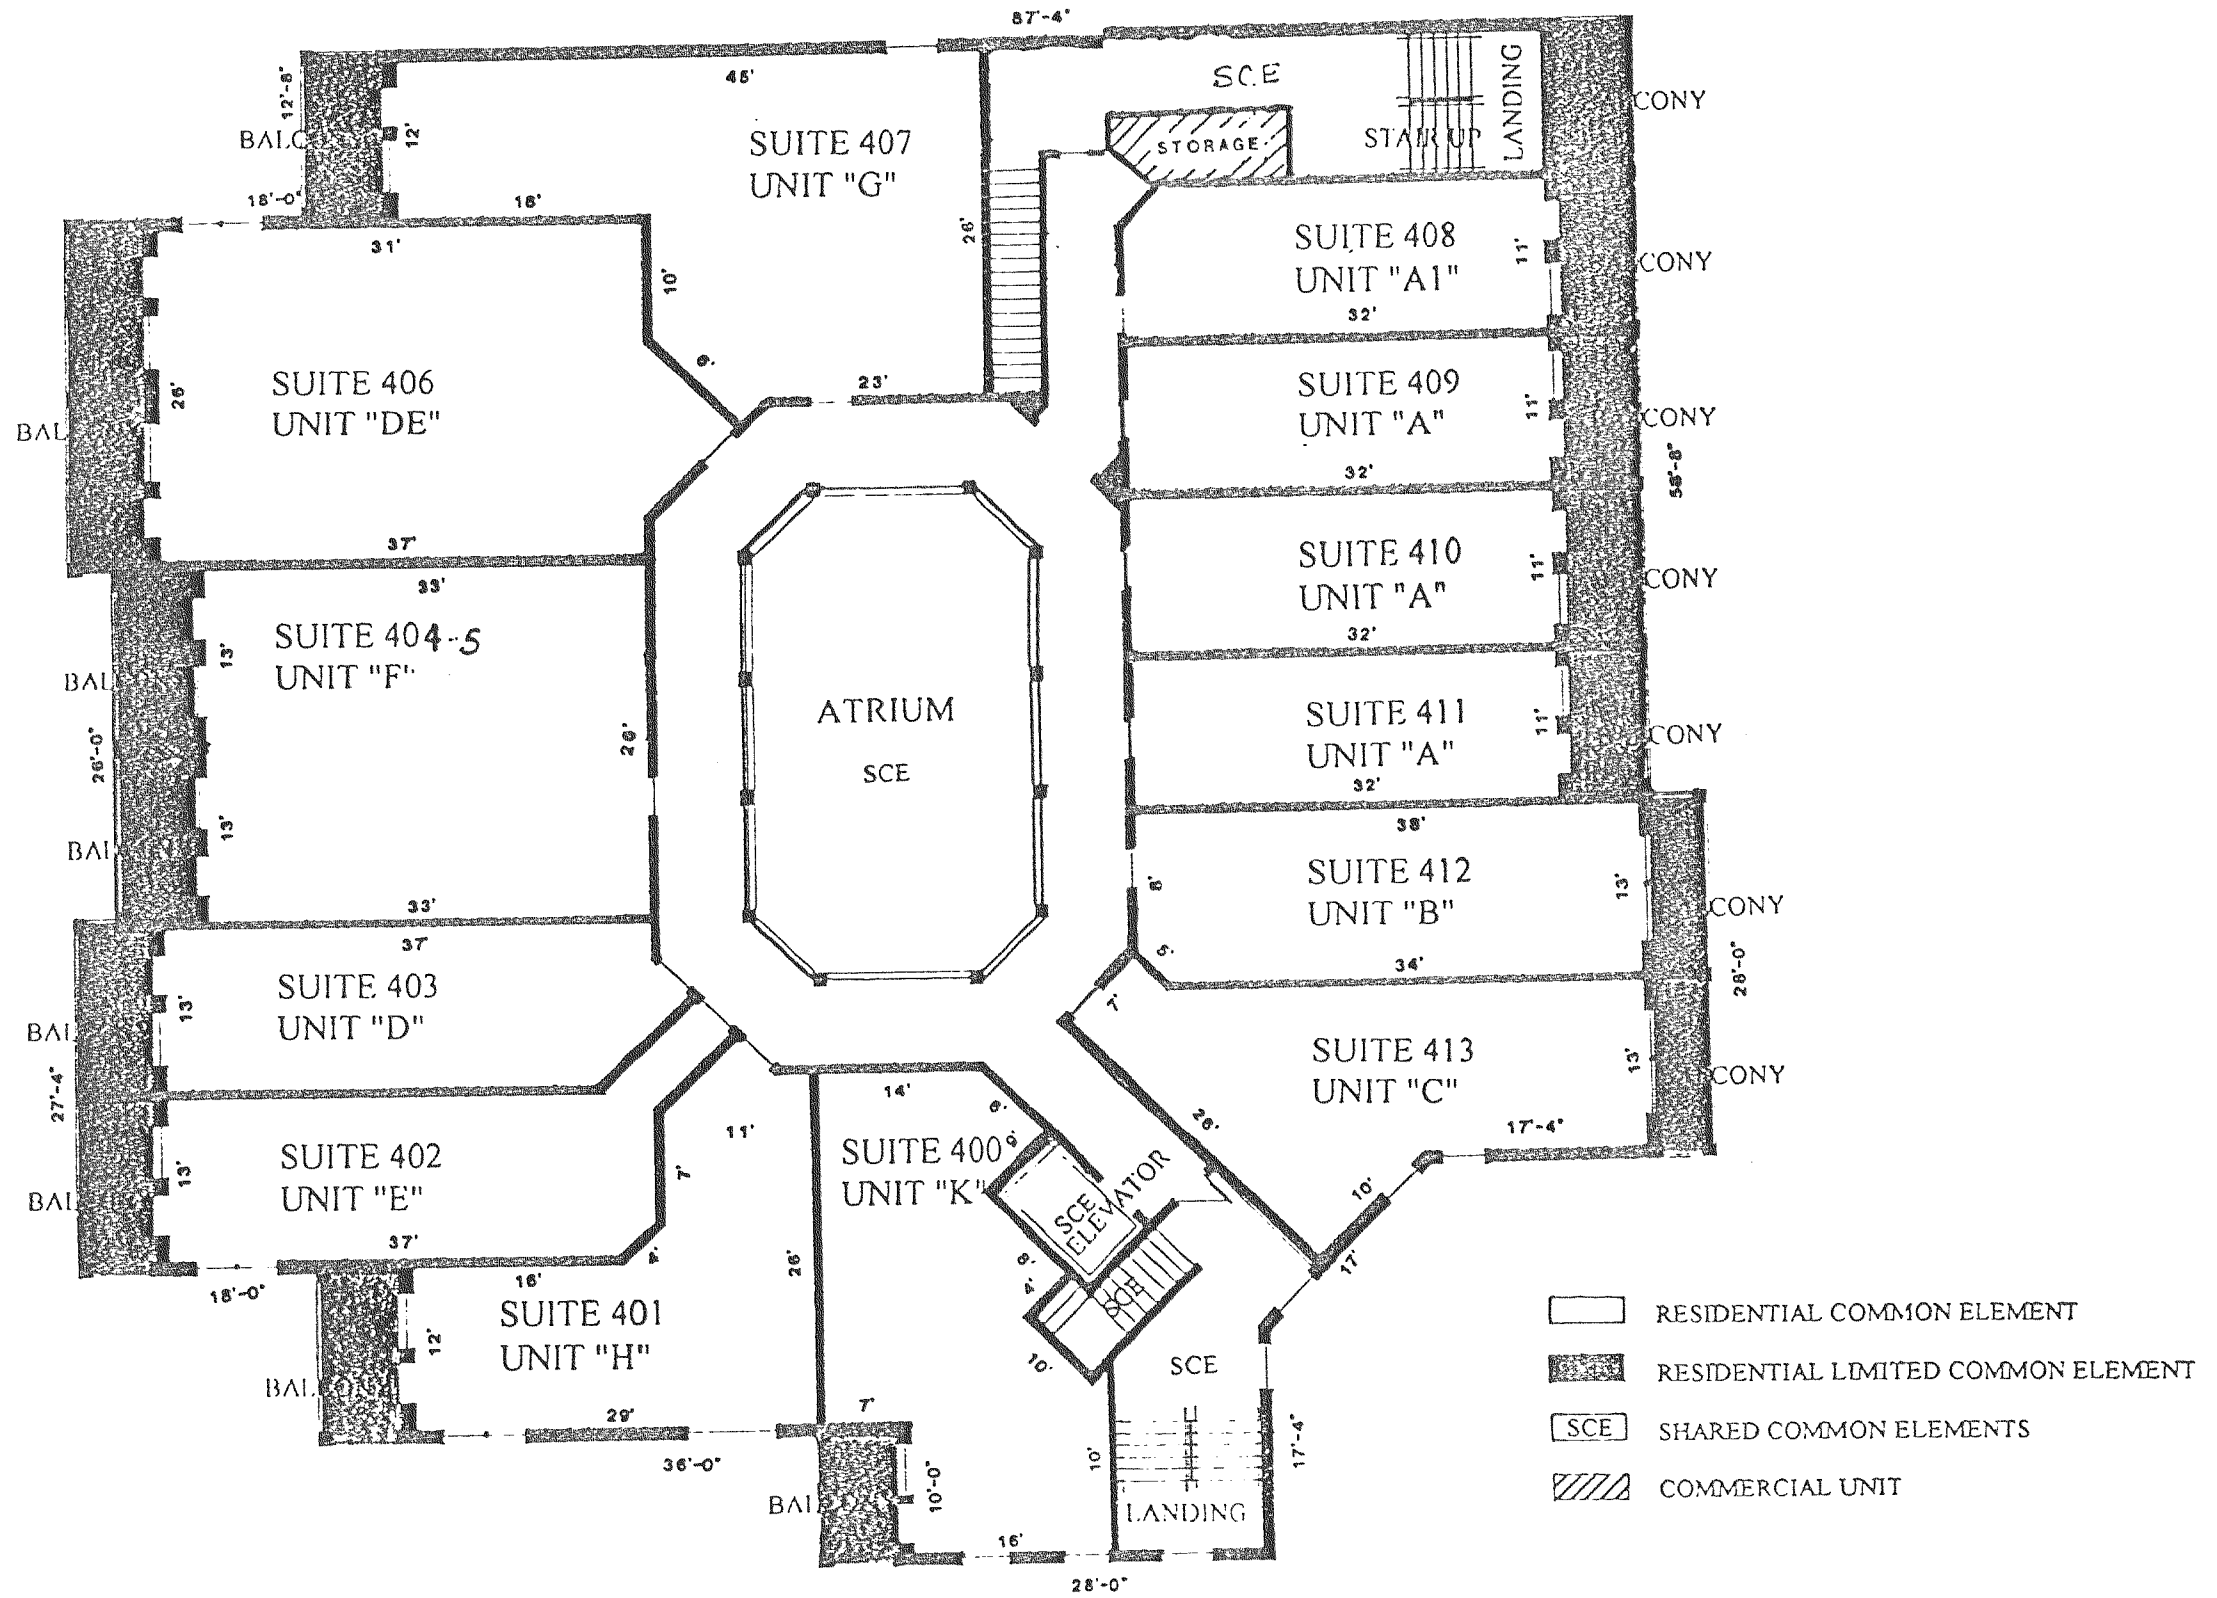

THE MERIDIEN
RESIDENTIAL
CONDOMINIUM
CITY OF LAKE GENEVA, WALWORTH COUNTY, WISCONSIN

FOURTH FLOOR

FLOOR PLANS & DIMENSIONS
SHOWN ARE PROPOSED AS OF
NOVEMBER 14, 1996 AND
MAY NOT REFLECT AS-BUILT
CONDITIONS.