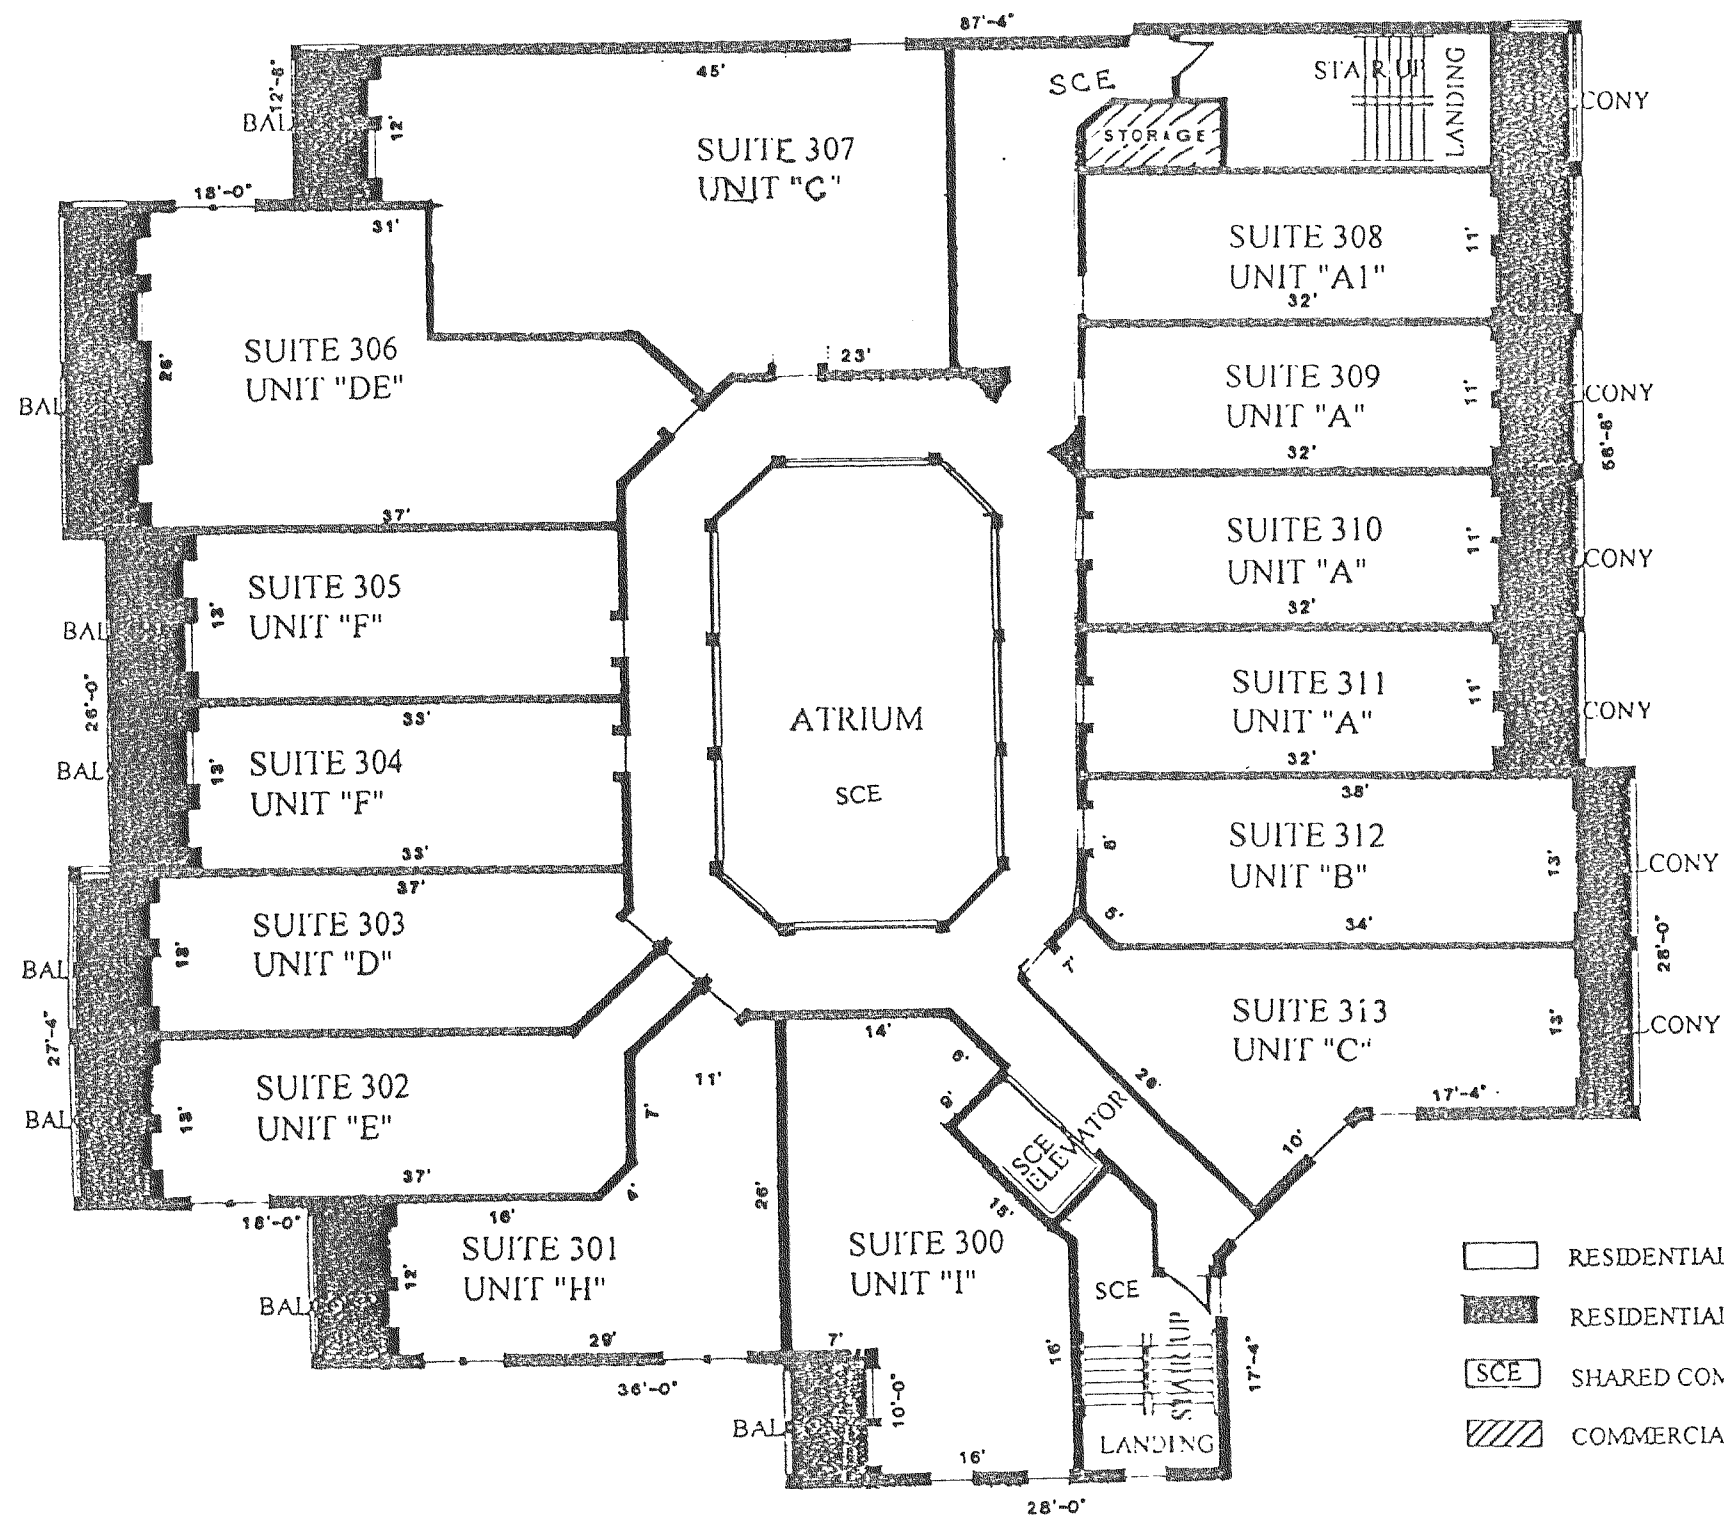

THE MERIDIEN
RESIDENTIAL
CONDOMINIUM
CITY OF LAKE GENEVA, WALWORTH COUNTY, WISCONSIN

THIRD FLOOR

FLOOR PLANS & DIMENSIONS SHOWN ARE PROPOSED AS OF NOVEMBER 14, 1996 AND MAY NOT REFLECT AS-BUILT CONDITIONS.