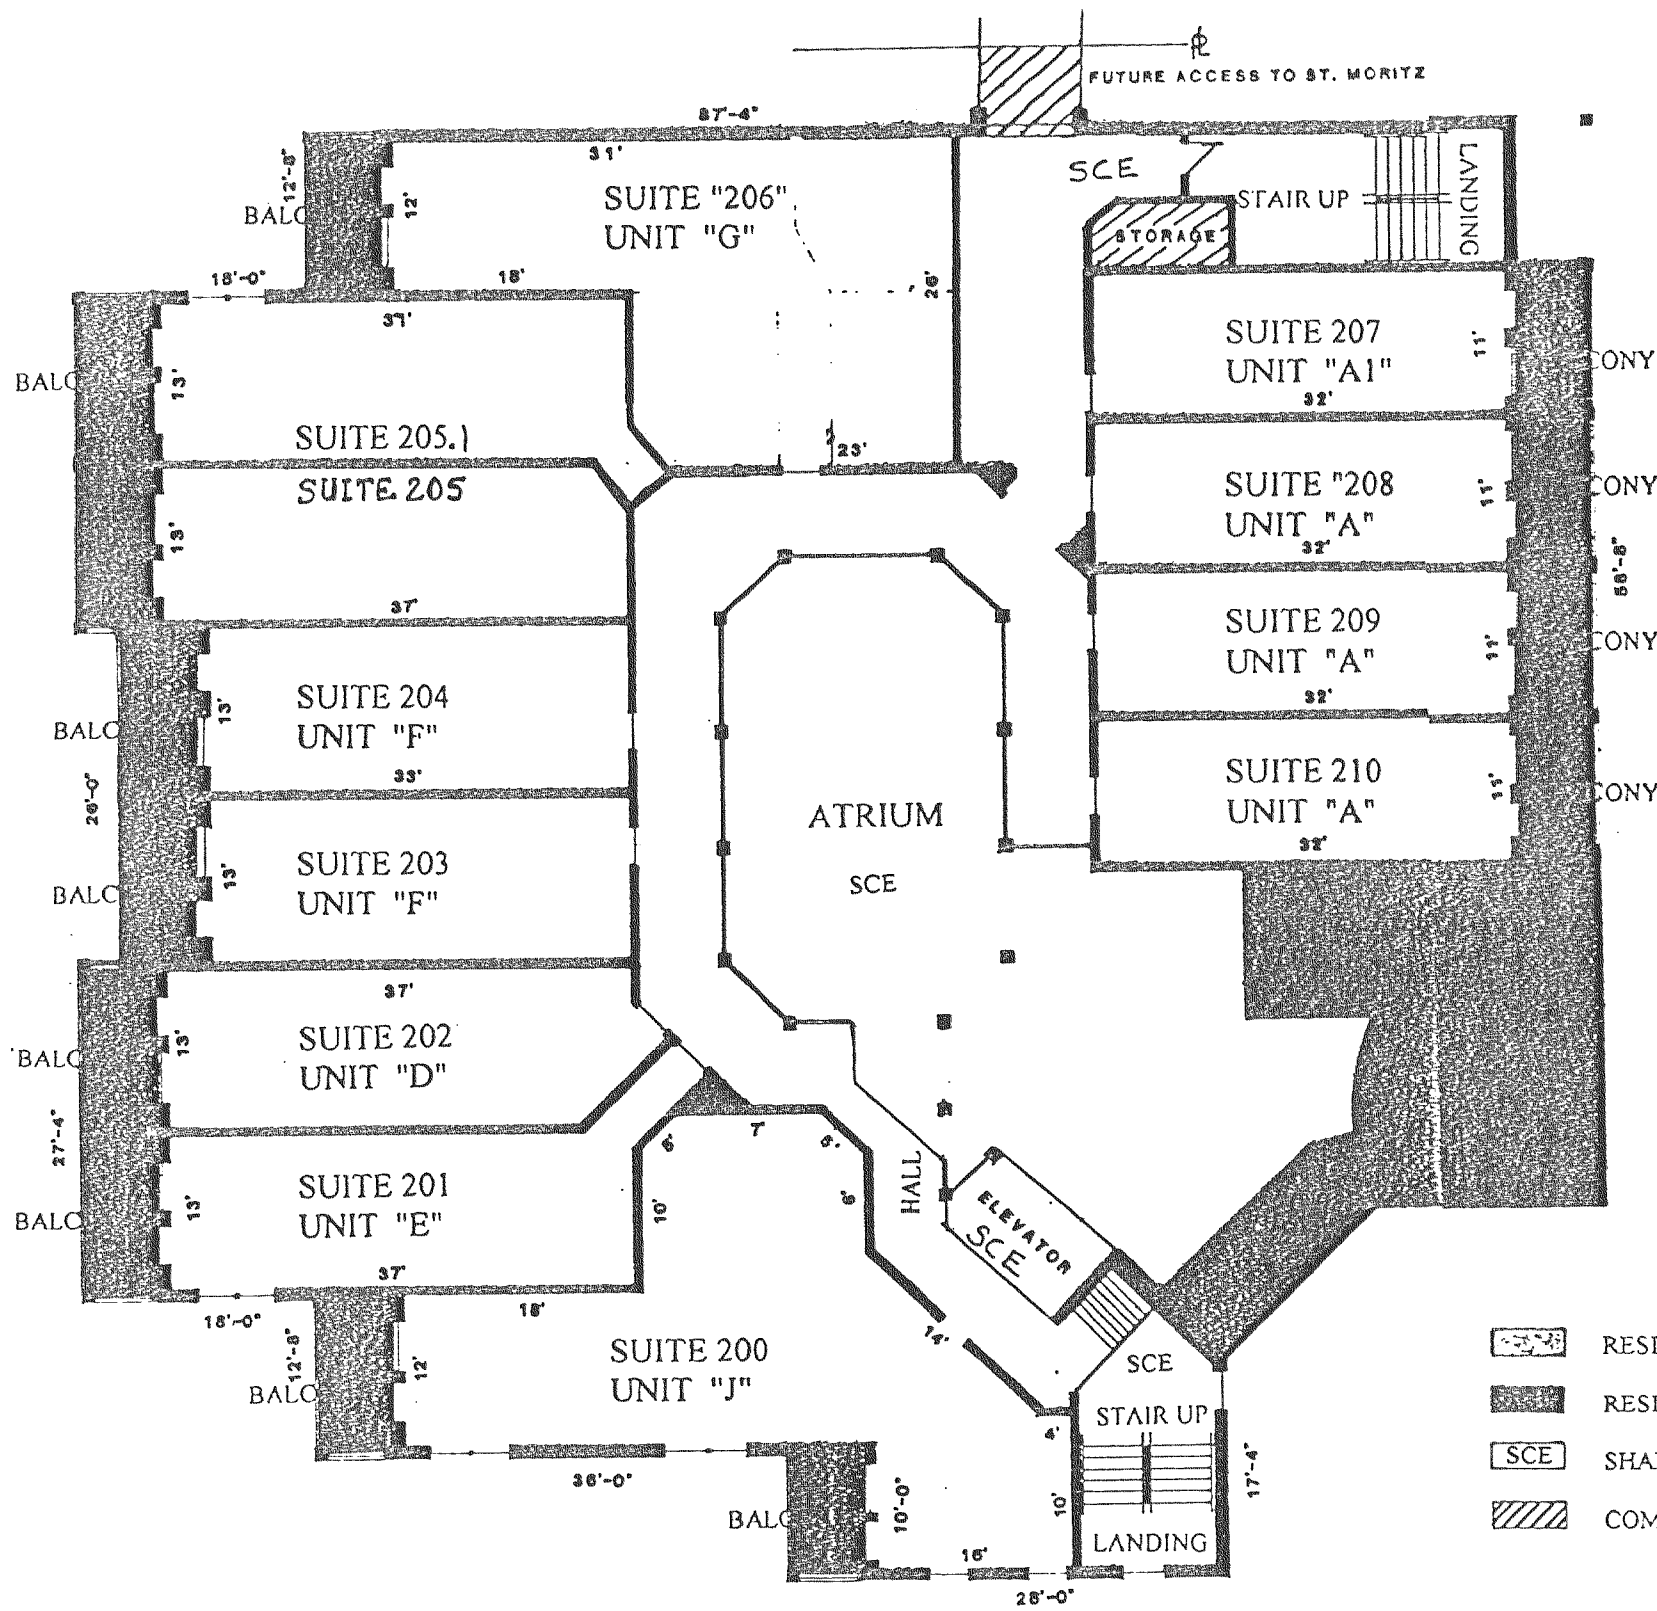

THE MERIDIEN  
RESIDENTIAL  
CONDOMINIUM  
CITY OF LAKE GENEVA, WALWORTH COUNTY, WISCONSIN

SECOND FLOOR

FLOOR PLANS & DIMENSIONS SHOWN ARE PROPOSED AS OF NOVEMBER 14, 1996 AND MAY NOT REFLECT AS-BUILT CONDITIONS.