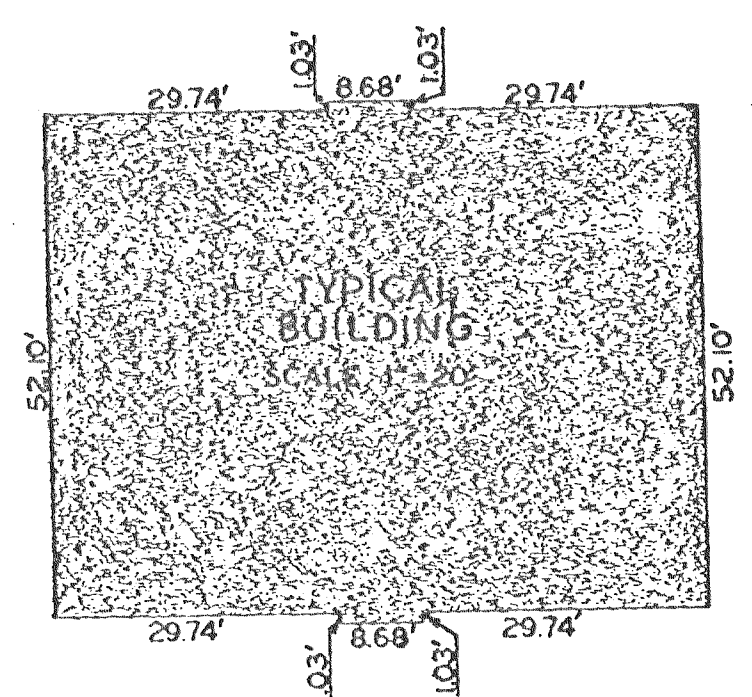

COLONIAL VIEW MANOR CONDOMINIUM

CITY OF LAKE GENEVA

- LEGEND
- - IRON PIPE SET
 - ⊙ - IRON PIPE FOUND
 - - 6" SQ. TOP X 5" SQ. BOTTOM X 36" CONCRETE MONUMENT FOUND
 - () - AS PLATTED