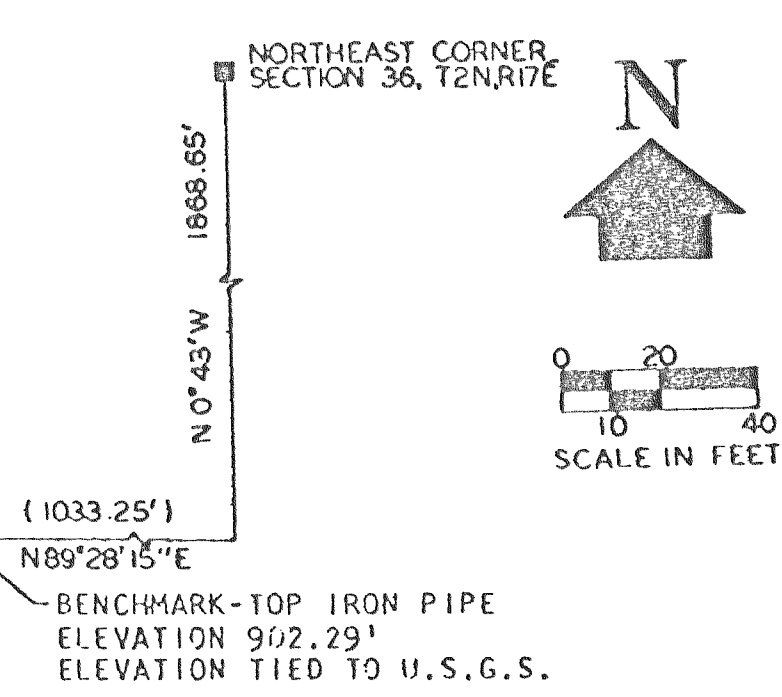

COLONIAL VIEW MANOR CONDOMINIUM

CITY OF LAKE GENEVA

- LEGEND
- - IRON PIPE SET
 - ⊙ - IRON PIPE FOUND
 - - 6" SQ. TOP X 5" SQ. BOTTOM X 36" CONCRETE MONUMENT FOUND
 - () - AS PLATTED