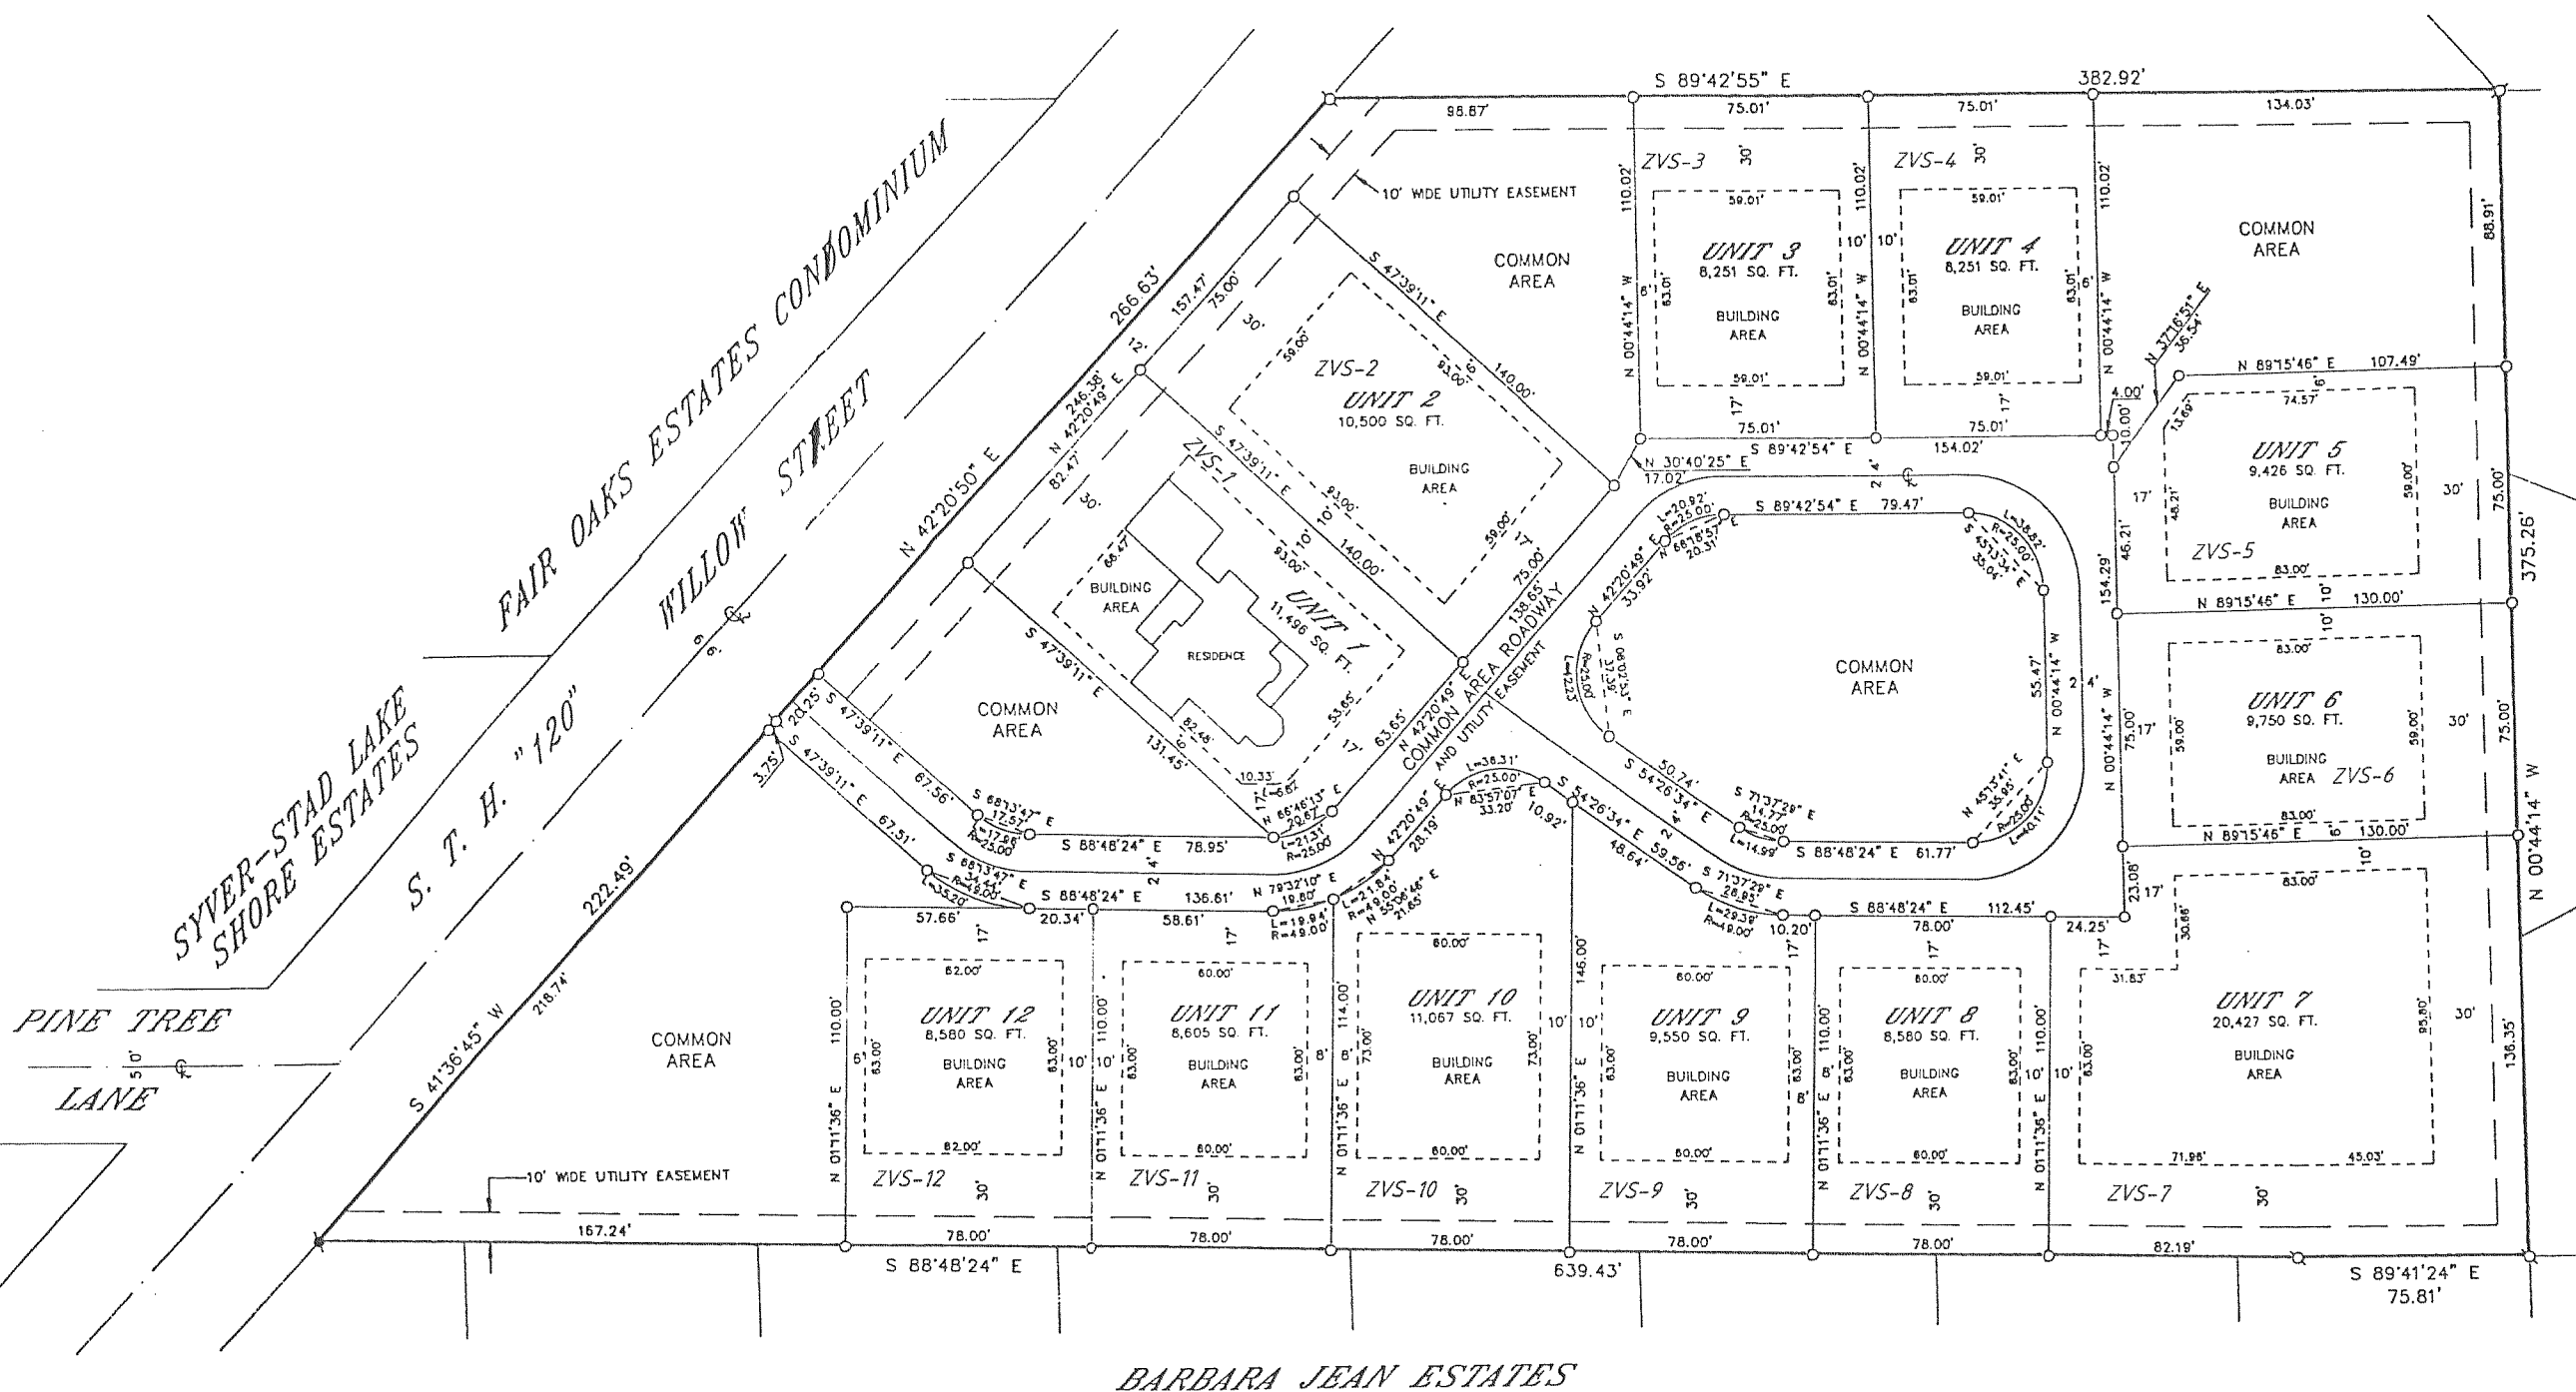

VICTORIAN SQUARE

A CONDOMINIUM

LOCATED IN THE NORTHWEST 1/4 OF THE NORTHEAST 1/4
OF SECTION 1, T 1 N, R 17 E, CITY OF LAKE GENEVA,
WALWORTH COUNTY, WISCONSIN.

EXHIBIT "A"

EXHIBIT "A"

ADDED TO CITY PLAT BOOK 03/31/94

REVISIONS :

GRAPHIC SCALE

(IN FEET)

1 inch = 50 ft.

LEGEND

- ⊘-IRON PIPE FOUND
- ⊘-IRON ROD FOUND
- CONCRETE MONUMENT FOUND
- IRON PIPE PLACED
- ()-RECORDED AS