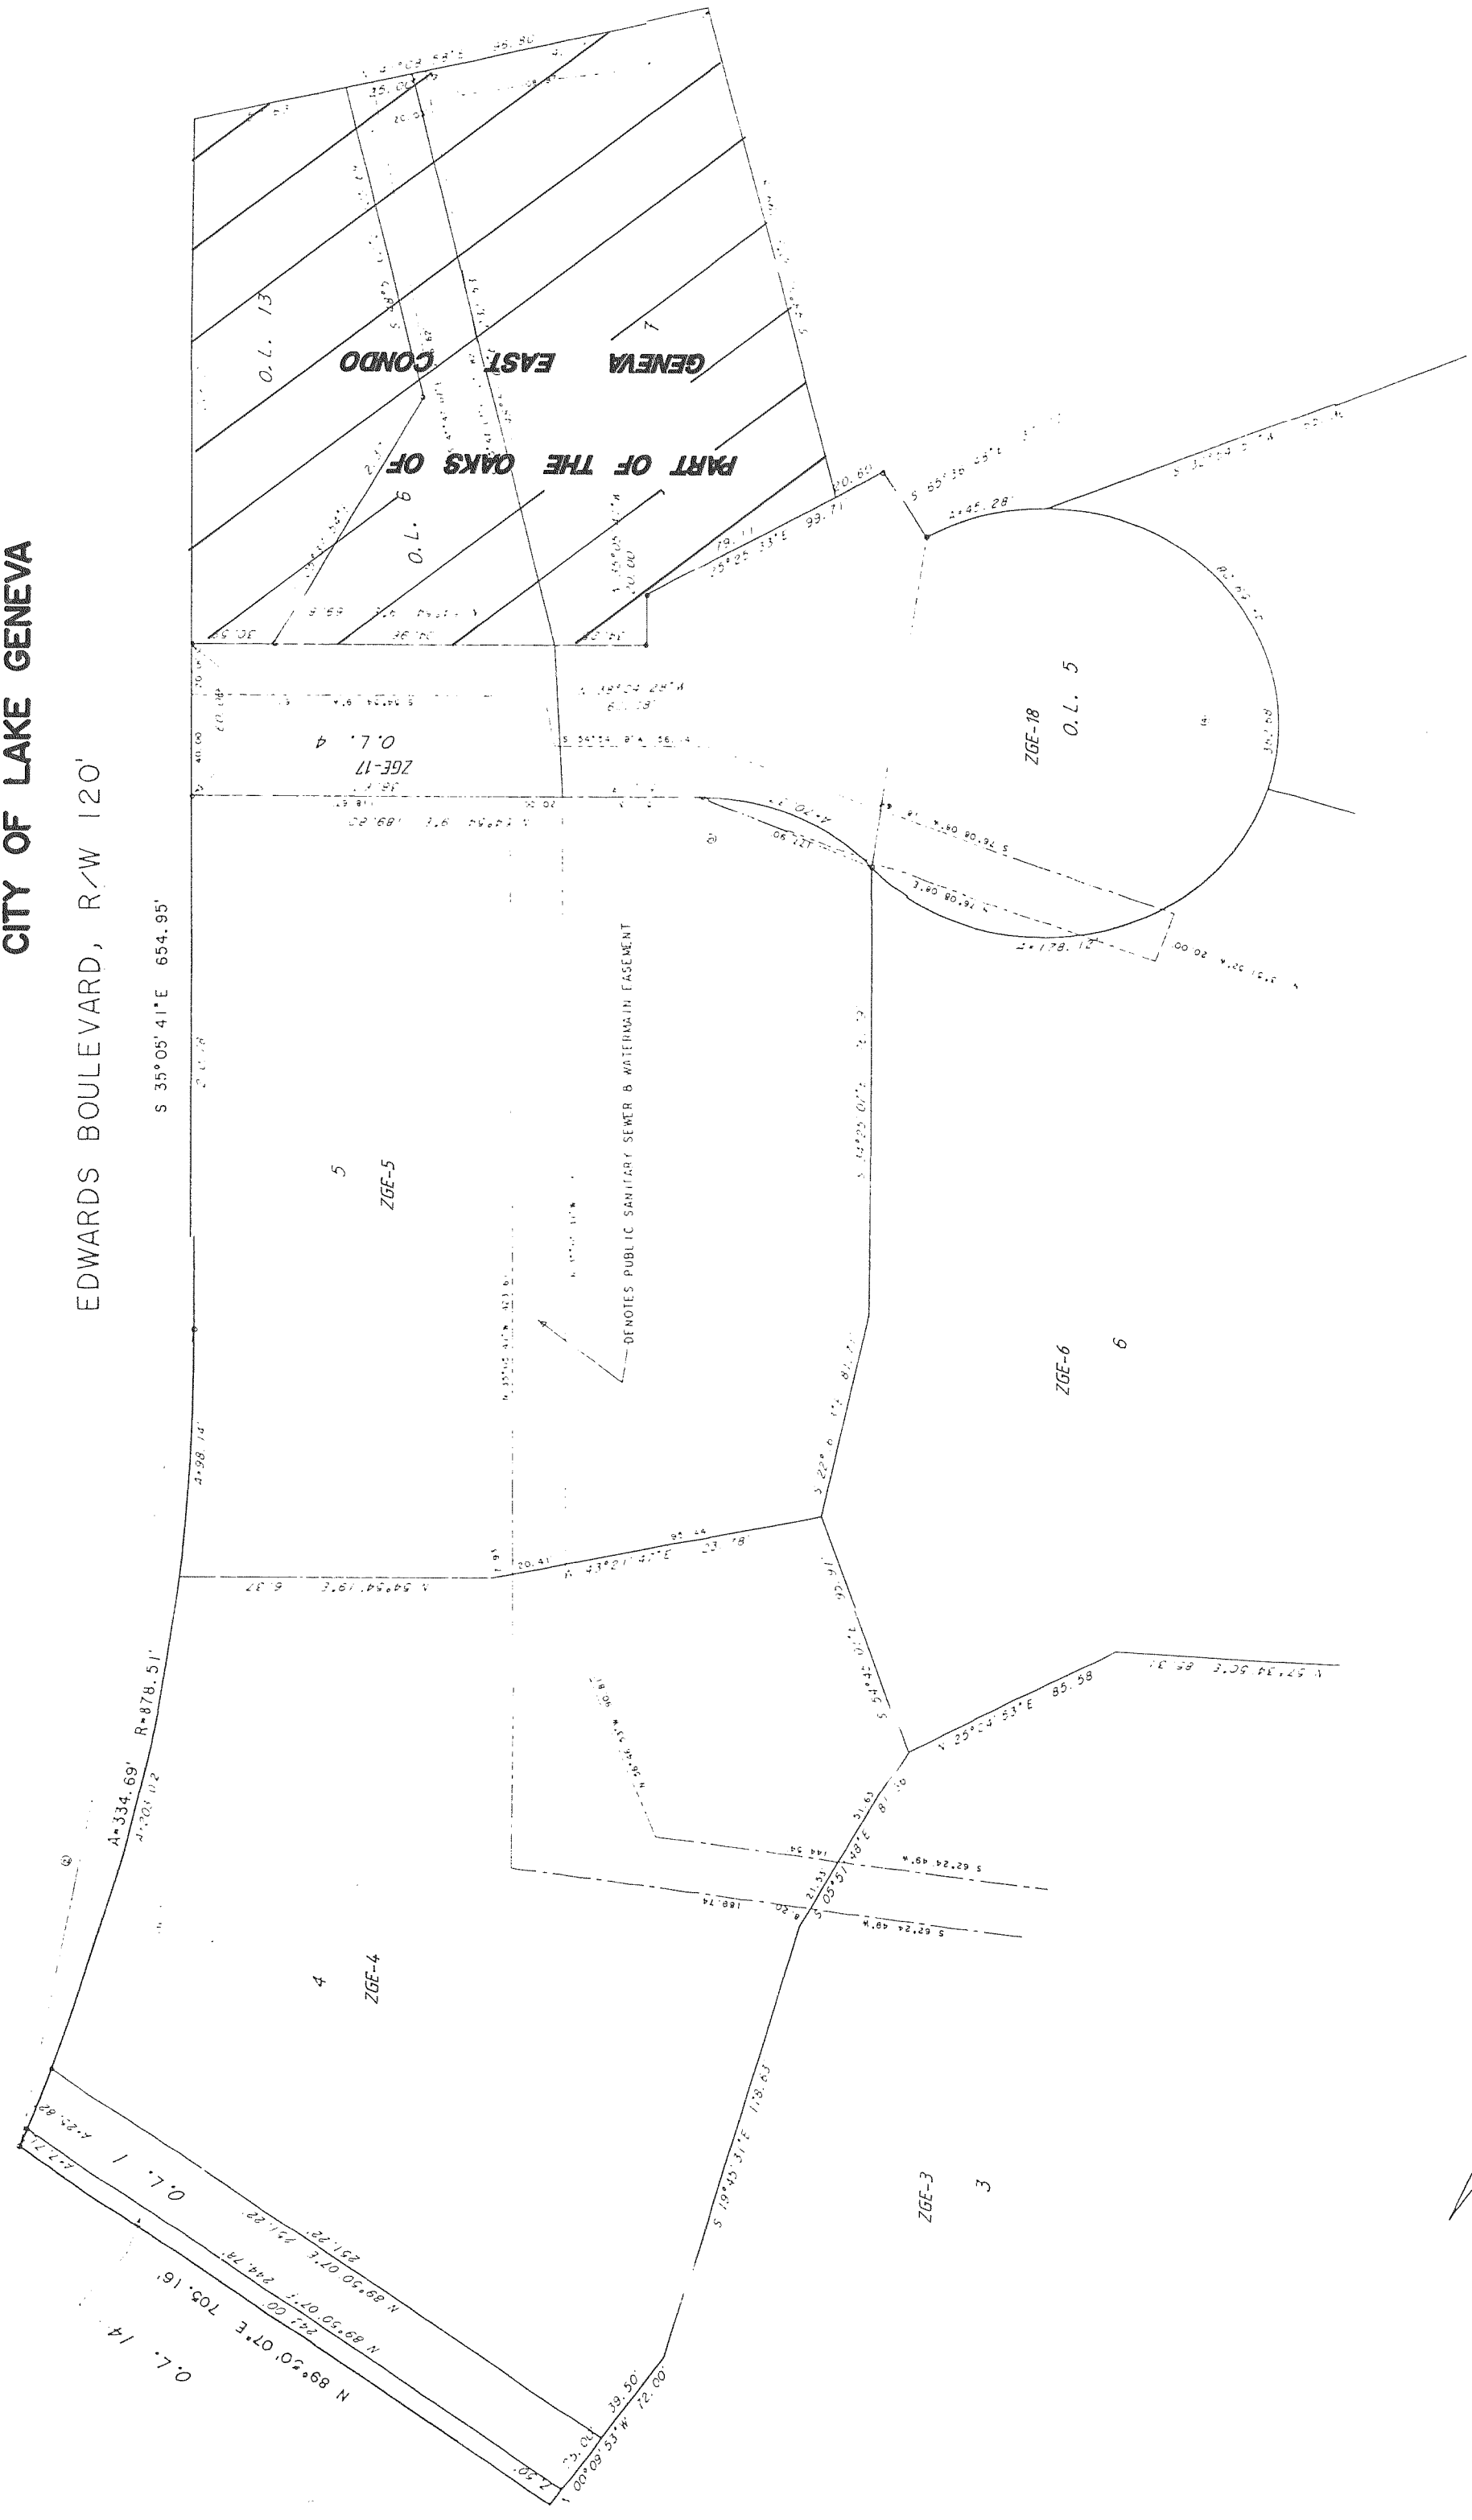

GENEVA EAST
COUNTY OF WALWORTH, STATE OF WISCONSIN
" DETAIL B "

CITY OF LAKE GENEVA

EDWARDS BOULEVARD, R/W 120'

REVISIONS : 04/29/93
04/11/94