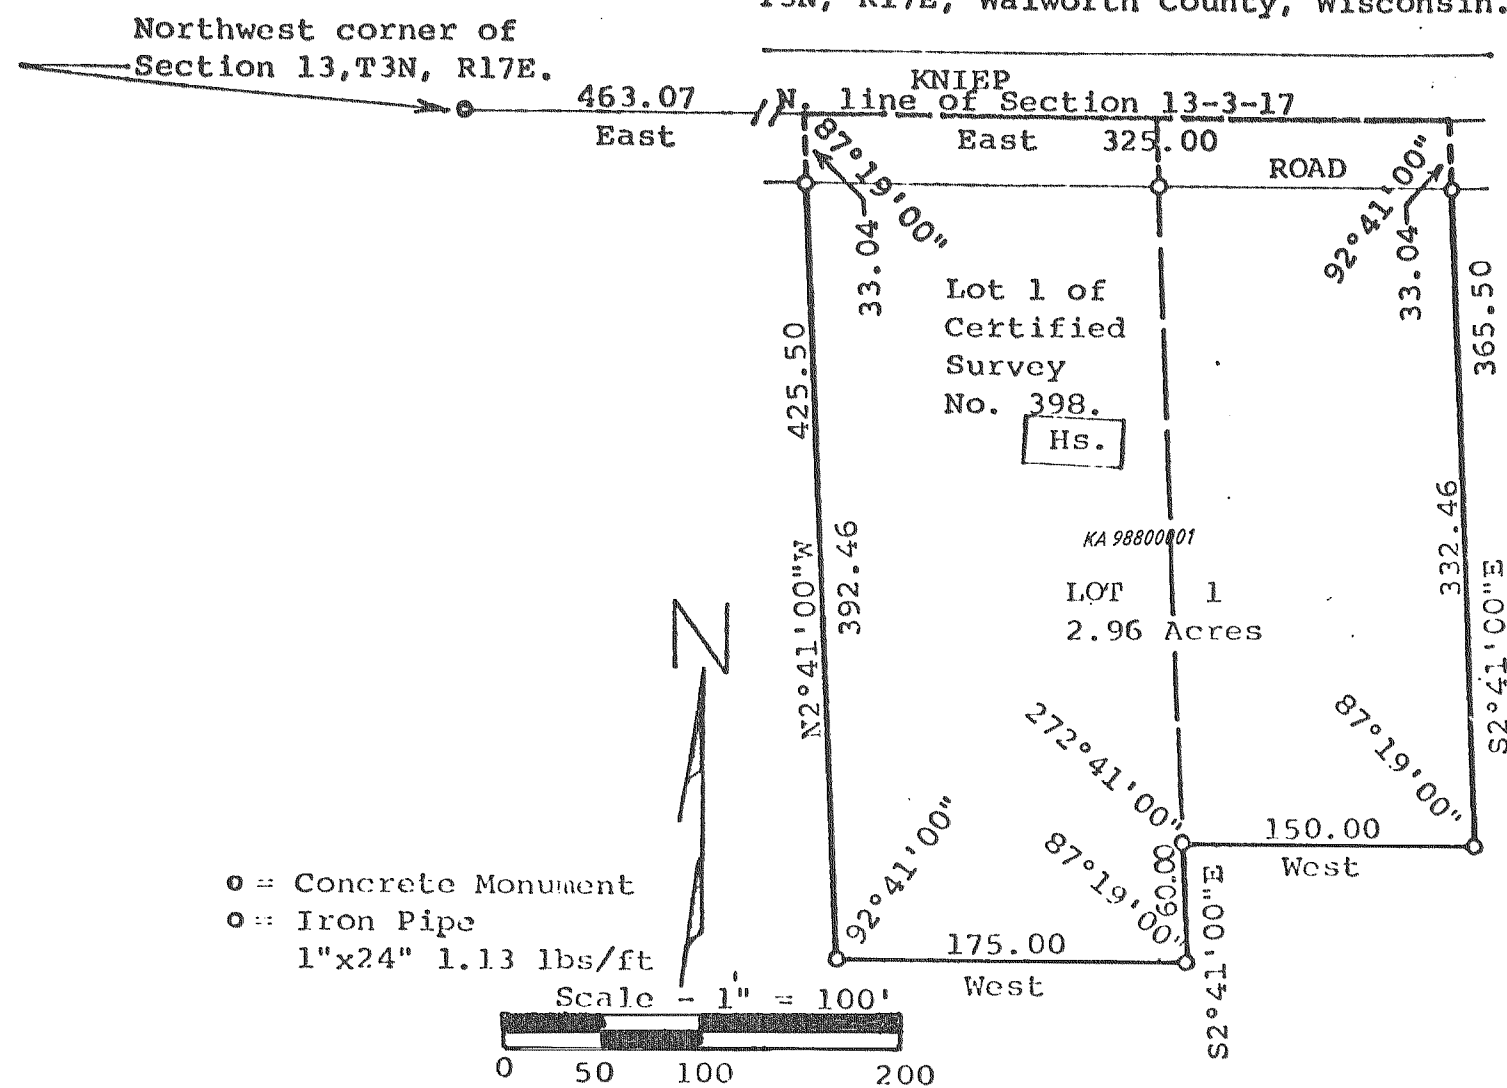

# CERTIFIED SURVEYS 988 & 1026 & 1068 <sup>57</sup>

TOWN OF LAFAYETTE

CERTIFIED SURVEY NO. 988

Located in the Northwest  $\frac{1}{4}$  of Section 13,  
T3N, R17E, Walworth County, Wisconsin.

CERTIFIED SURVEY NO. 1068

LOCATED IN THE SE- $\frac{1}{4}$  OF SECTION 1, T3N, R17E

CERTIFIED SURVEY MAP NO. 1026

THIS PARCEL OF LAND IS LOCATED IN THE NORTHEAST  $\frac{1}{4}$  OF SECTION 26, TOWN 3 NORTH, RANGE 17 EAST, WALWORTH COUNTY, WISCONSIN.