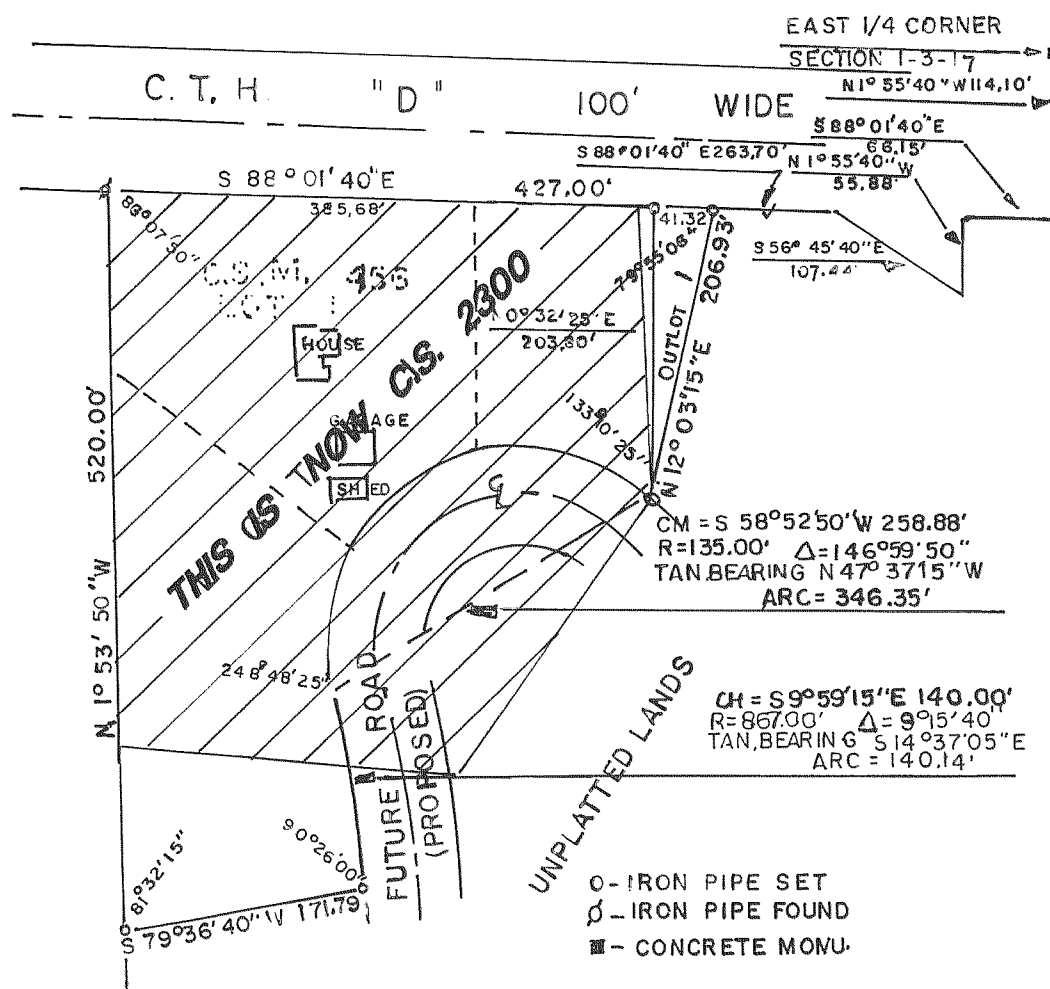

# CERTIFIED SURVEYS 988 & 1026 & 1068 <sup>57</sup>

TOWN OF LAFAYETTE

CERTIFIED SURVEY NO. 988

Located in the Northwest  $\frac{1}{4}$  of Section 13,  
T3N, R17E, Walworth County, Wisconsin.

CERTIFIED SURVEY NO. 1068

LOCATED IN THE SE- $\frac{1}{4}$  OF SECTION 1, T3N, R17E

CERTIFIED SURVEY MAP NO. 1026

THIS PARCEL OF LAND IS LOCATED IN THE NORTHEAST  $\frac{1}{4}$  OF SECTION 26, TOWN 3 NORTH, RANGE 17 EAST, WALWORTH COUNTY, WISCONSIN.