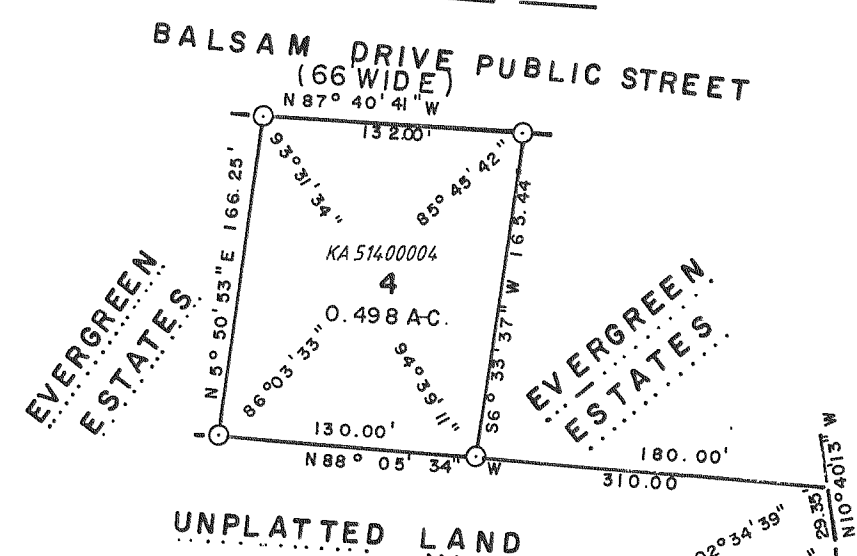

# CERTIFIED SURVEY NUMBERS 514 & 550

TOWN OF LAFAYETTE

514

550

(FORMERLY C.S. 512)

LOCATED IN THE SW1/4 OF THE NW1/4 & THE NW1/4 OF THE SW1/4 WALWORTH COUNTY, WISCONSIN

LOCATED IN THE NE1/4 OF THE NW1/4 & THE SE1/4 OF THE NW1/4 OF SEC.19-3-17 WALWORTH COUNTY, WISCONSIN

OWNERS: LAWRENCE MANN } MANN B. BROS. R.F.D. 1  
DONALD R. MANN } ELKHORN, WIS.  
RICHARD MANN }

EVERGREEN ESTATES

REVISIONS : 04/30/97

WEST 1/4 COR. SEC. 19-3-17  
E-W 1/4 LINE