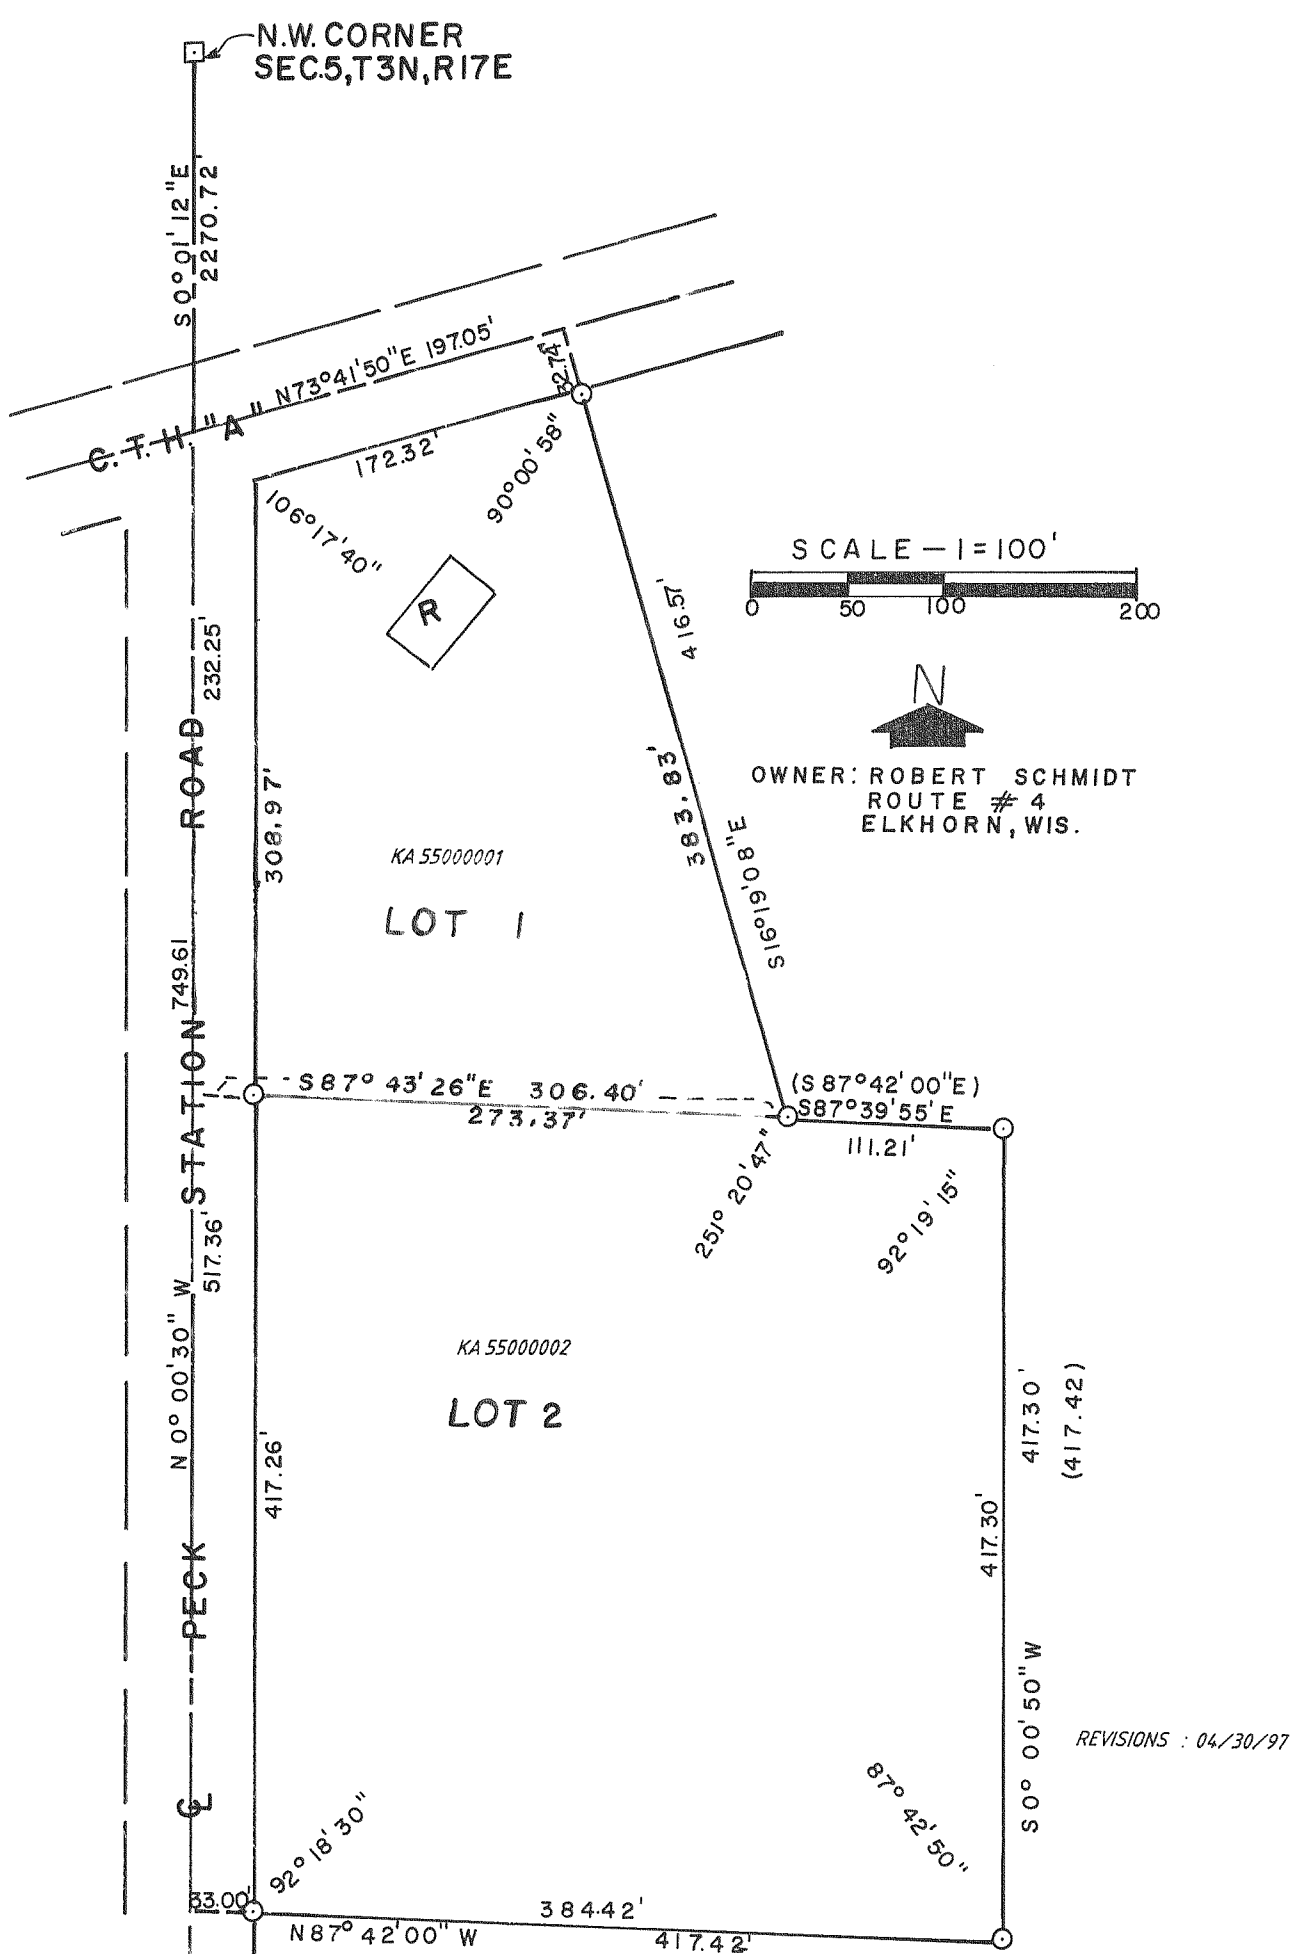

# CERTIFIED SURVEY NUMBERS 514 & 550

TOWN OF LAFAYETTE

514

550

(FORMERLY C.S. 512)

LOCATED IN THE SW1/4 OF THE NW1/4 & THE NW1/4 OF THE SW1/4 WALWORTH COUNTY, WISCONSIN

LOCATED IN THE NE1/4 OF THE NW1/4 & THE SE1/4 OF THE NW1/4 OF SEC.19-3-17 WALWORTH COUNTY, WISCONSIN

OWNERS: LAWRENCE MANN } MANN B. BROS. R.F.D. 1  
DONALD R. MANN } ELKHORN, WIS.  
RICHARD MANN }

EVERGREEN ESTATES

REVISIONS : 04/30/97

WEST 1/4 COR. SEC. 19-3-17  
E-W 1/4 LINE