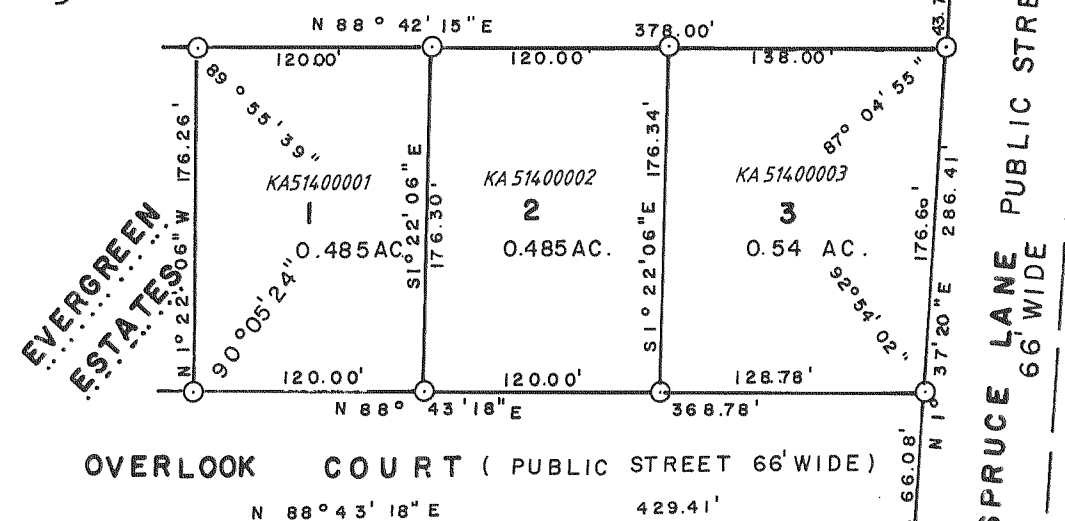

# CERTIFIED SURVEY NUMBERS 514 & 550

TOWN OF LAFAYETTE

514

550

(FORMERLY C.S. 512)

LOCATED IN THE SW1/4 OF THE NW1/4 & THE NW1/4 OF THE SW1/4 WALWORTH COUNTY, WISCONSIN

LOCATED IN THE NE1/4 OF THE NW1/4 & THE SE1/4 OF THE NW1/4 OF SEC.19-3-17 WALWORTH COUNTY, WISCONSIN

OWNERS: LAWRENCE MANN } MANN B. BROS. R.F.D. 1  
DONALD R. MANN } ELKHORN, WIS.  
RICHARD MANN }

EVERGREEN ESTATES

REVISIONS : 04/30/97

WEST 1/4 COR. SEC. 19-3-17  
E-W 1/4 LINE