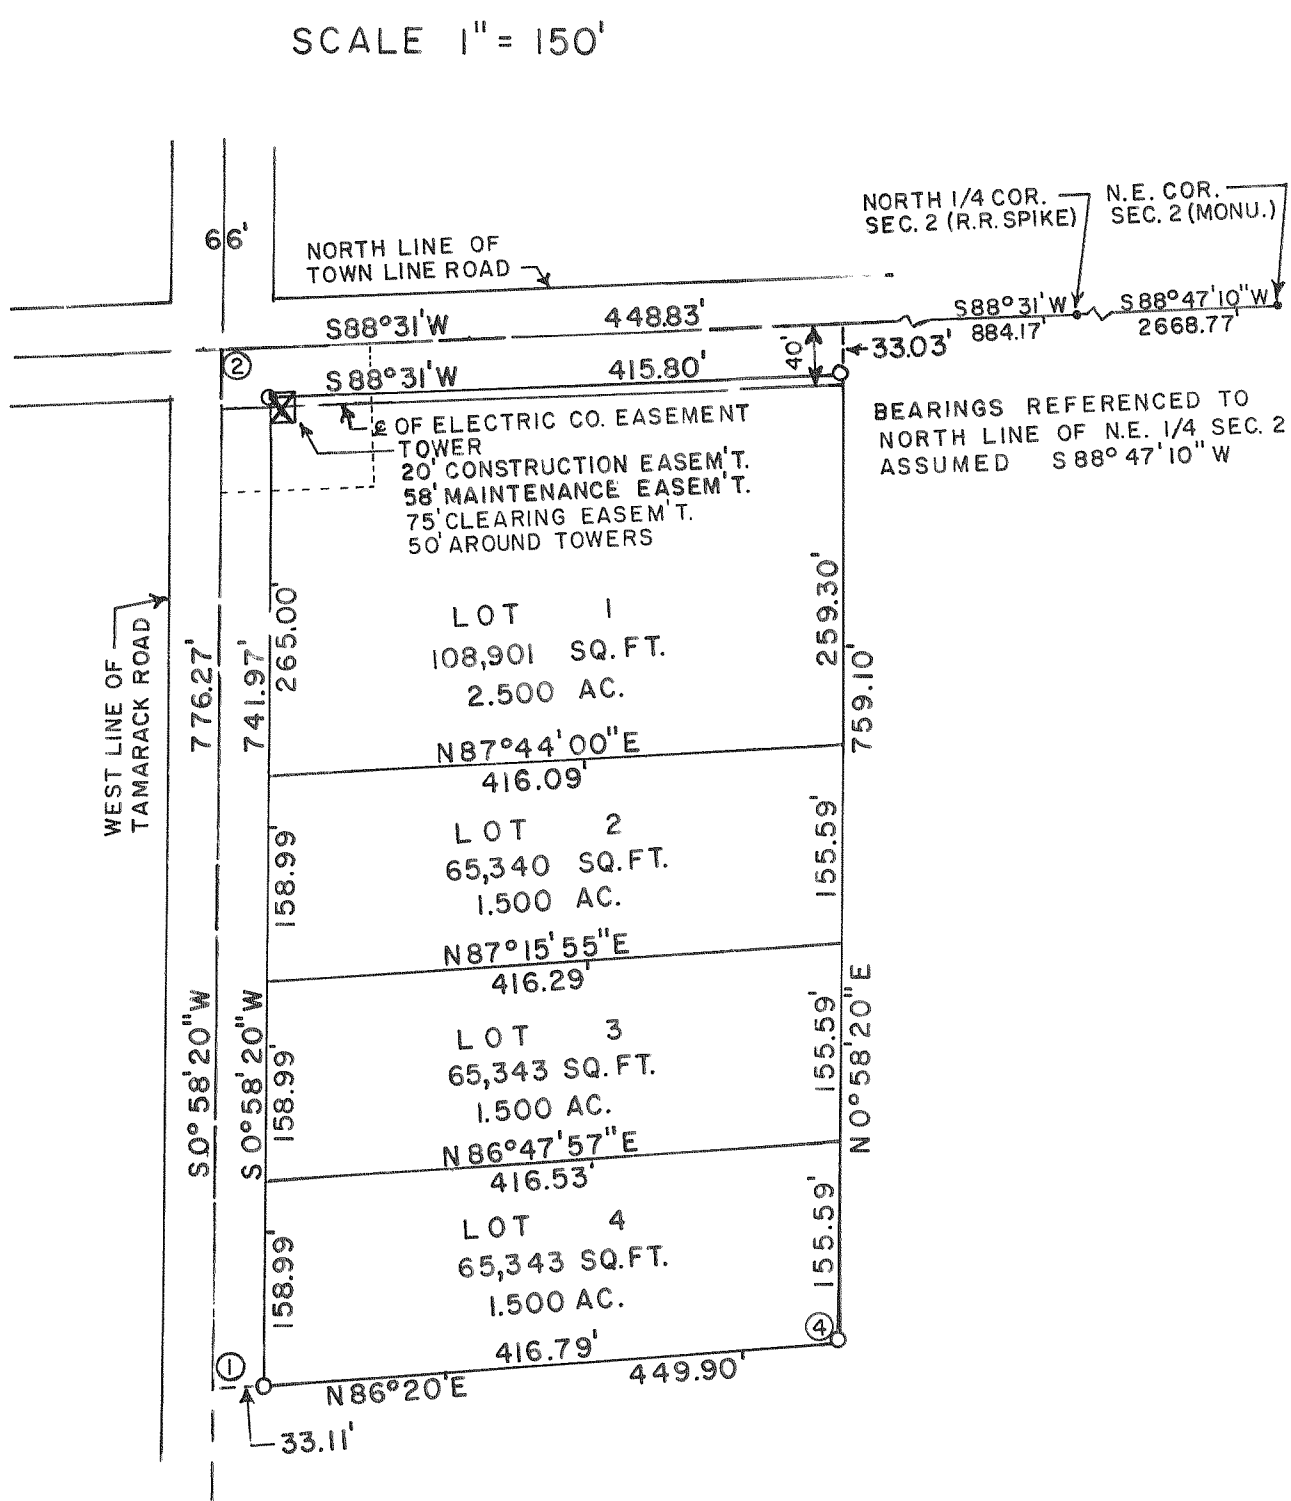

# CERTIFIED SURVEY NOS. 672,678,683

TOWN OF LAGRANGE

672 LOCATED IN THE NE 1/4 OF SEC. 36, T.4N., R.16E., WALWORTH COUNTY, WIS.

678 LOCATED IN THE N.W. 1/4 OF SEC. 2, T.4N., R.16E., WALWORTH COUNTY, WIS.

683 LOCATED IN THE S.E. 1/4 OF SEC. 24, T.4N., R.16E., WALWORTH COUNTY, WIS.