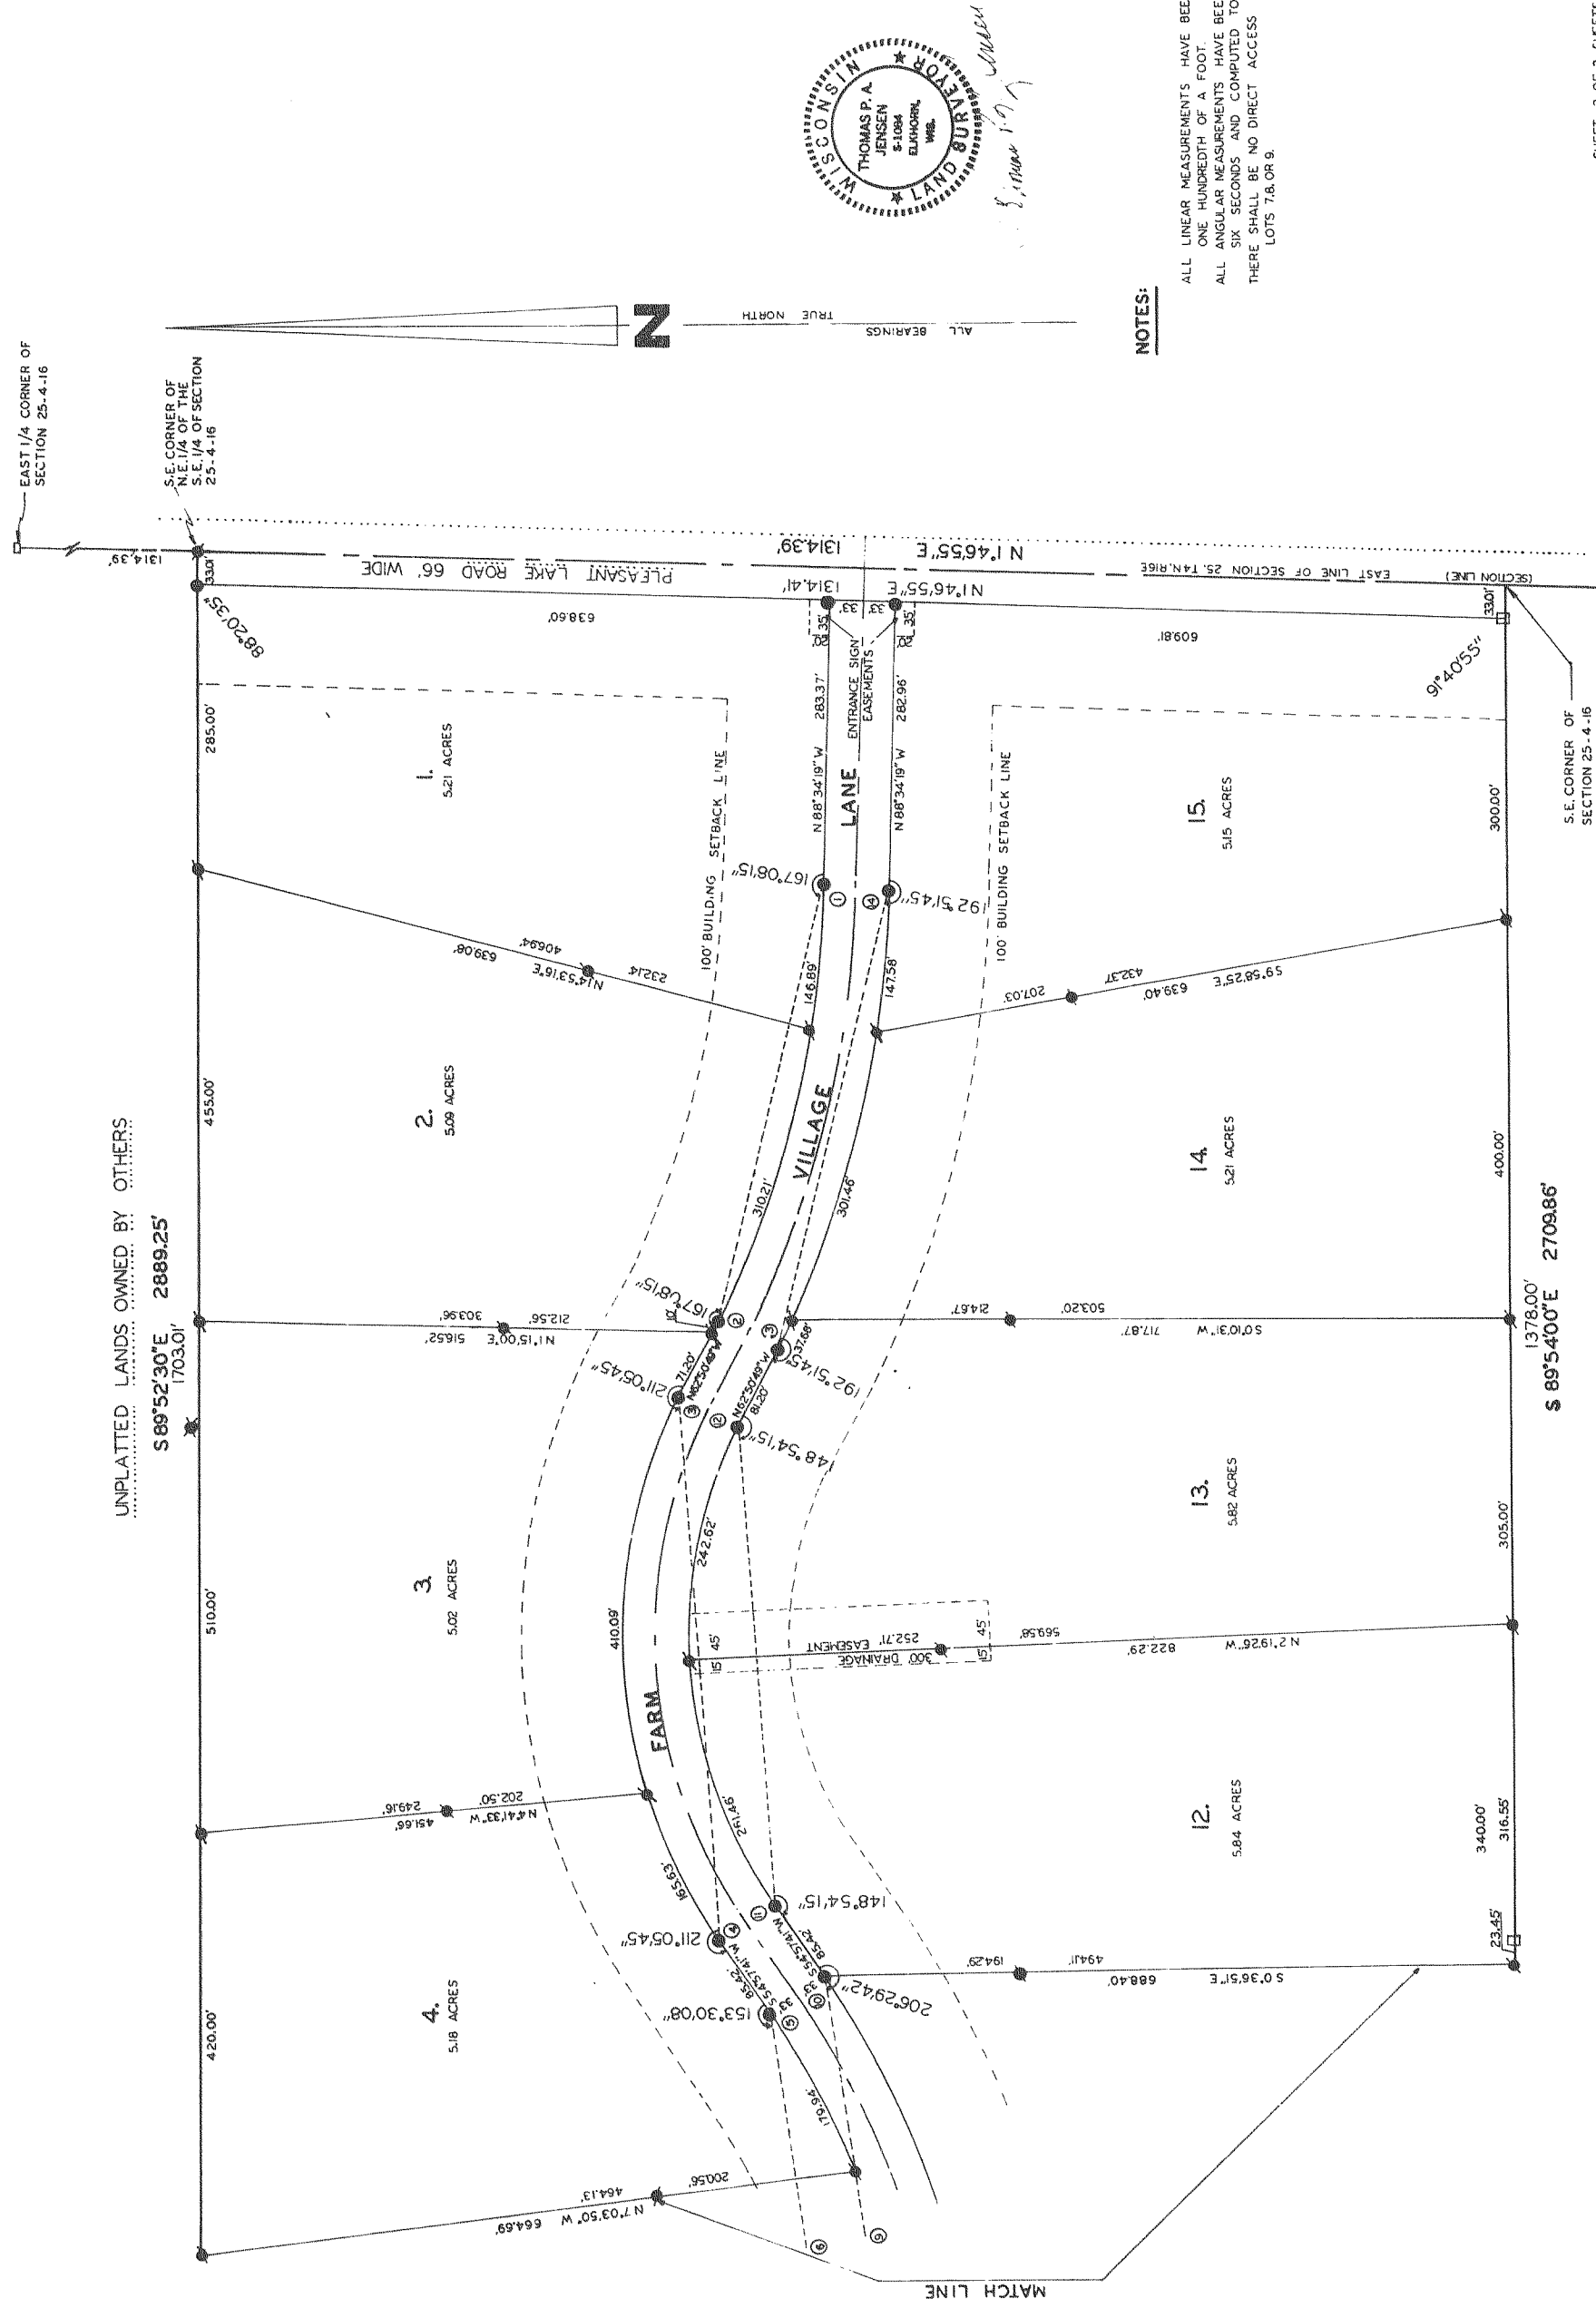

FARM VILLAGE SUBDIVISION

LOCATED IN THE SE 1/4 OF THE SW 1/4 AND THE SW 1/4 OF THE SE 1/4 AND THE SE 1/4 OF THE SE 1/4 OF SECTION 25,
TOWN 4 NORTH, RANGE 16 EAST, WALWORTH COUNTY, WISCONSIN

NOTES:

ALL LINEAR MEASUREMENTS HAVE BEEN MADE TO THE NEAREST ONE HUNDREDTH OF A FOOT.
ALL ANGULAR MEASUREMENTS HAVE BEEN MADE TO THE NEAREST SIX SECONDS AND COMPUTED TO THE SECOND.
THERE SHALL BE NO DIRECT ACCESS TO HIGHWAY 12 & 67 FROM LOTS 7, 8, OR 9.