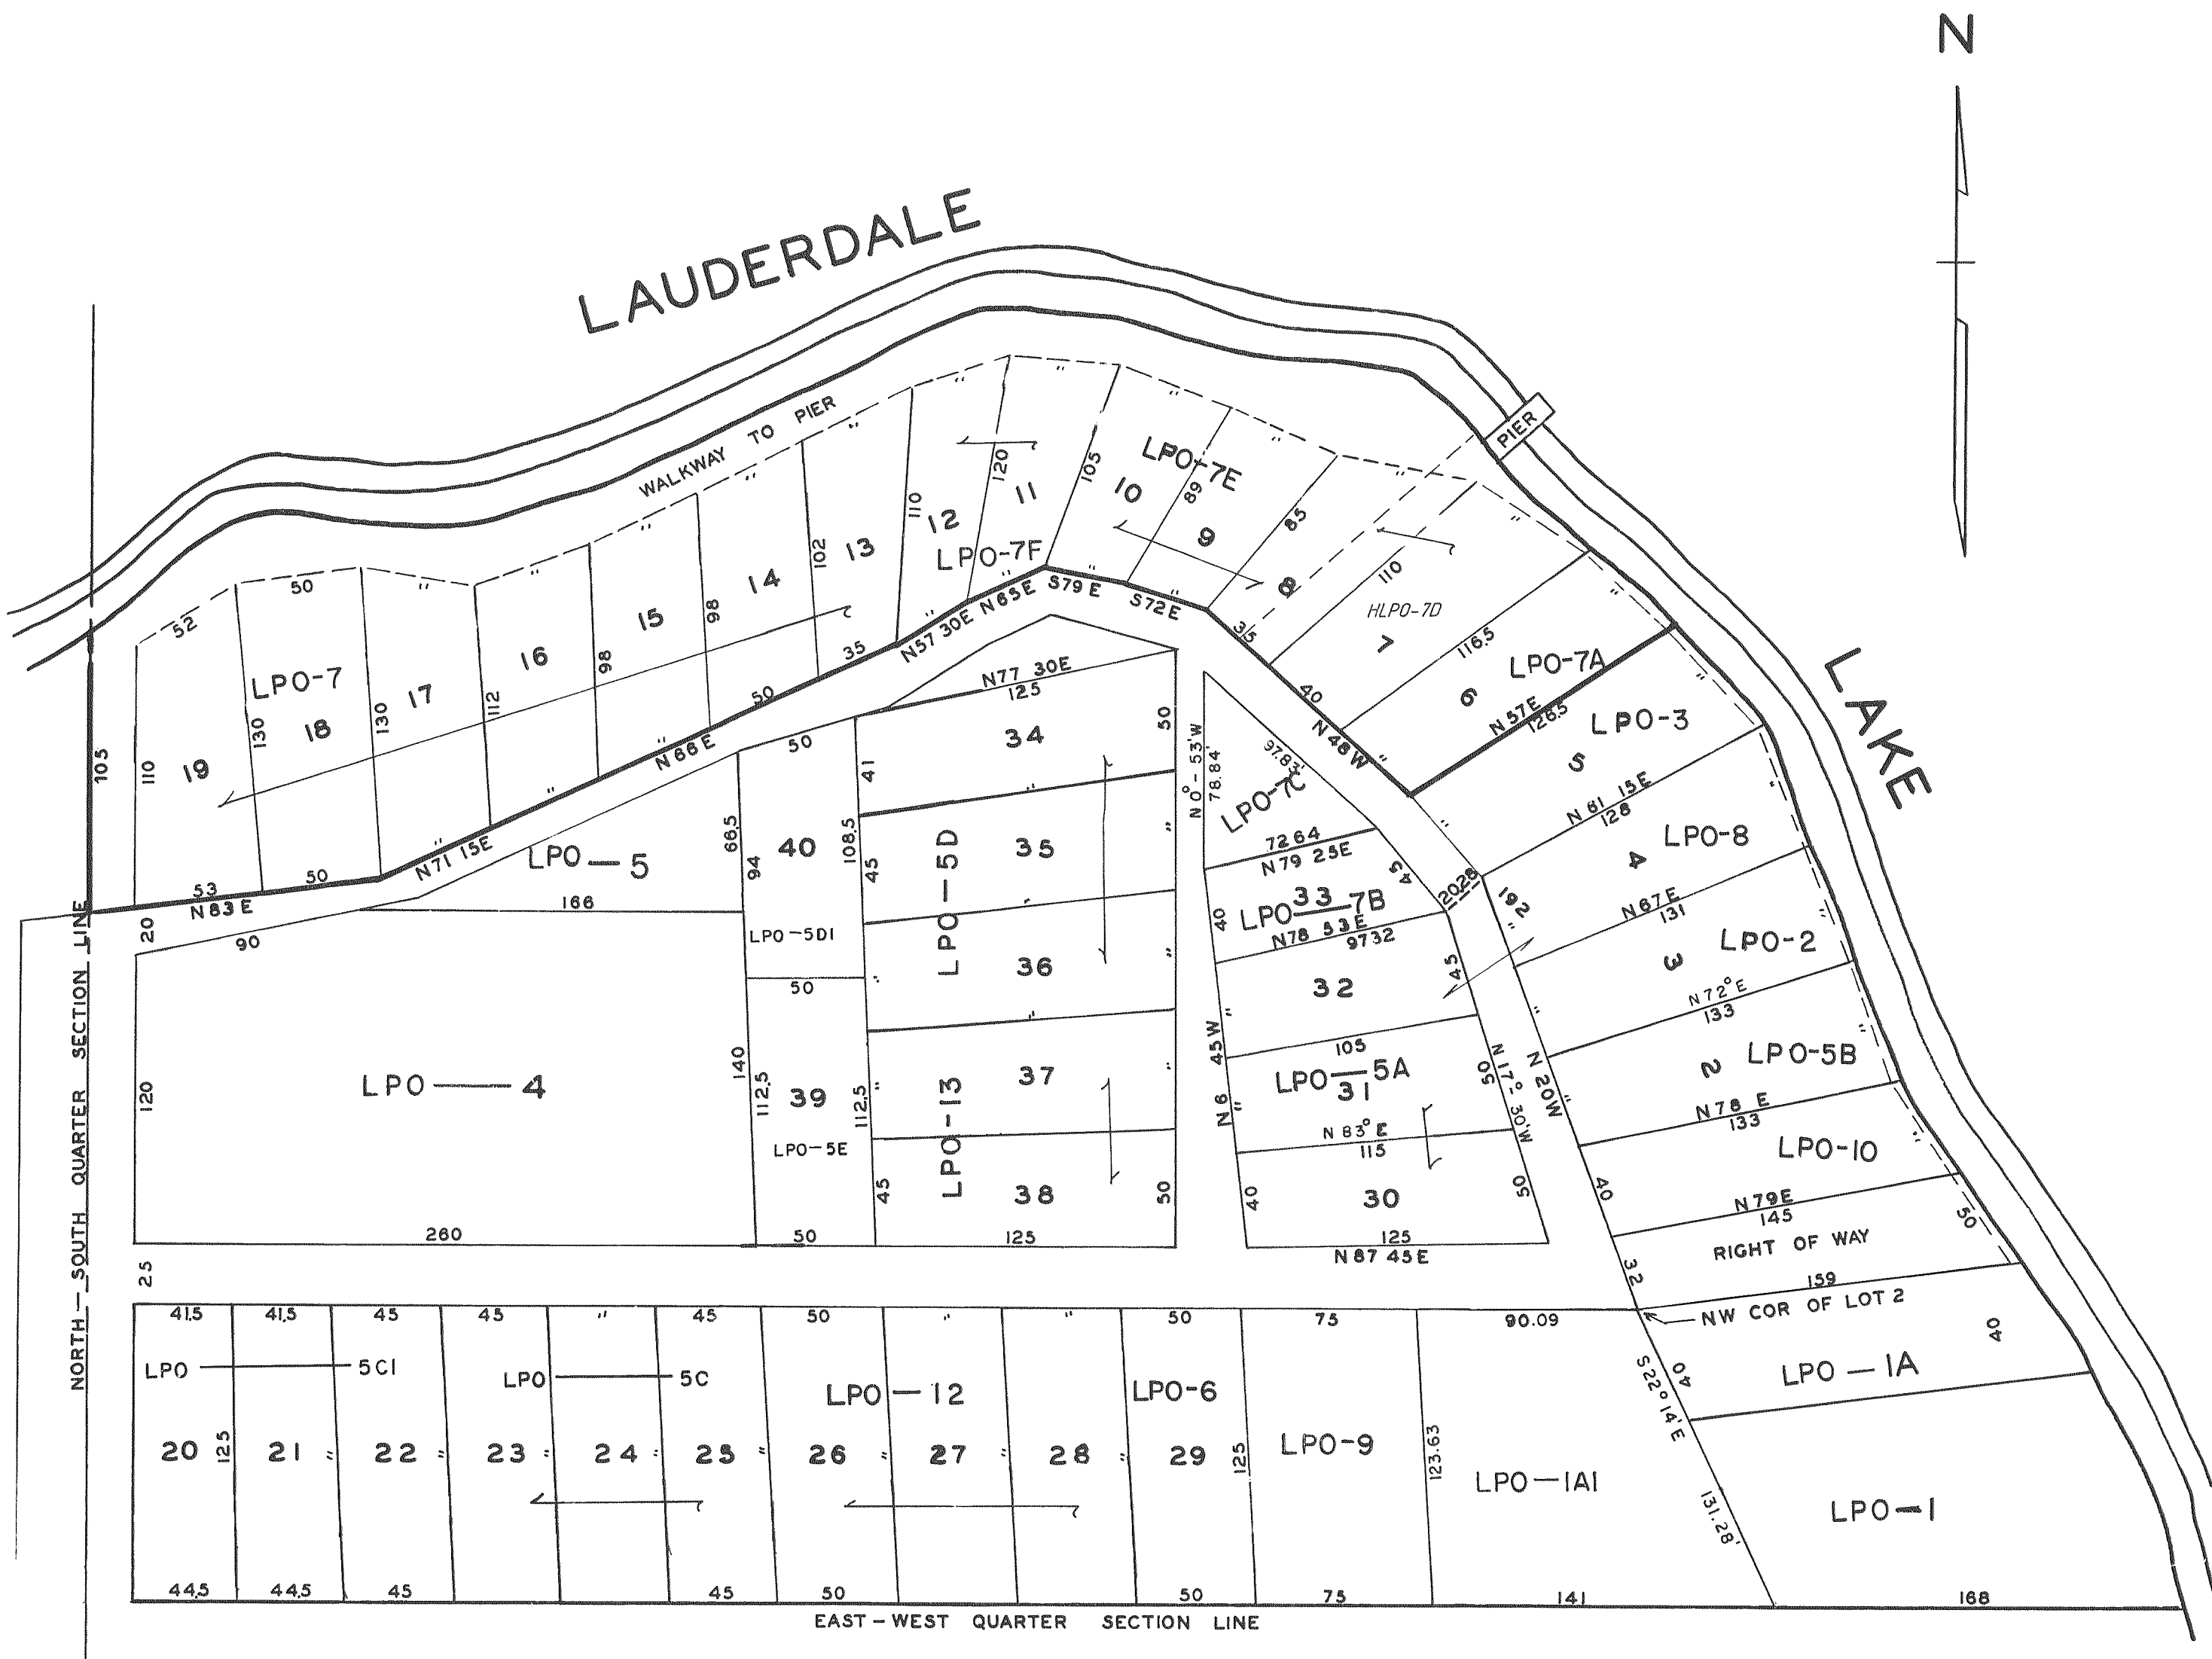

LOST NATION PARK SUBD

SECTION 35 — T4NR16E — LAGRANGE
SCALE 1"=60'

REVISIONS : 07/16/96