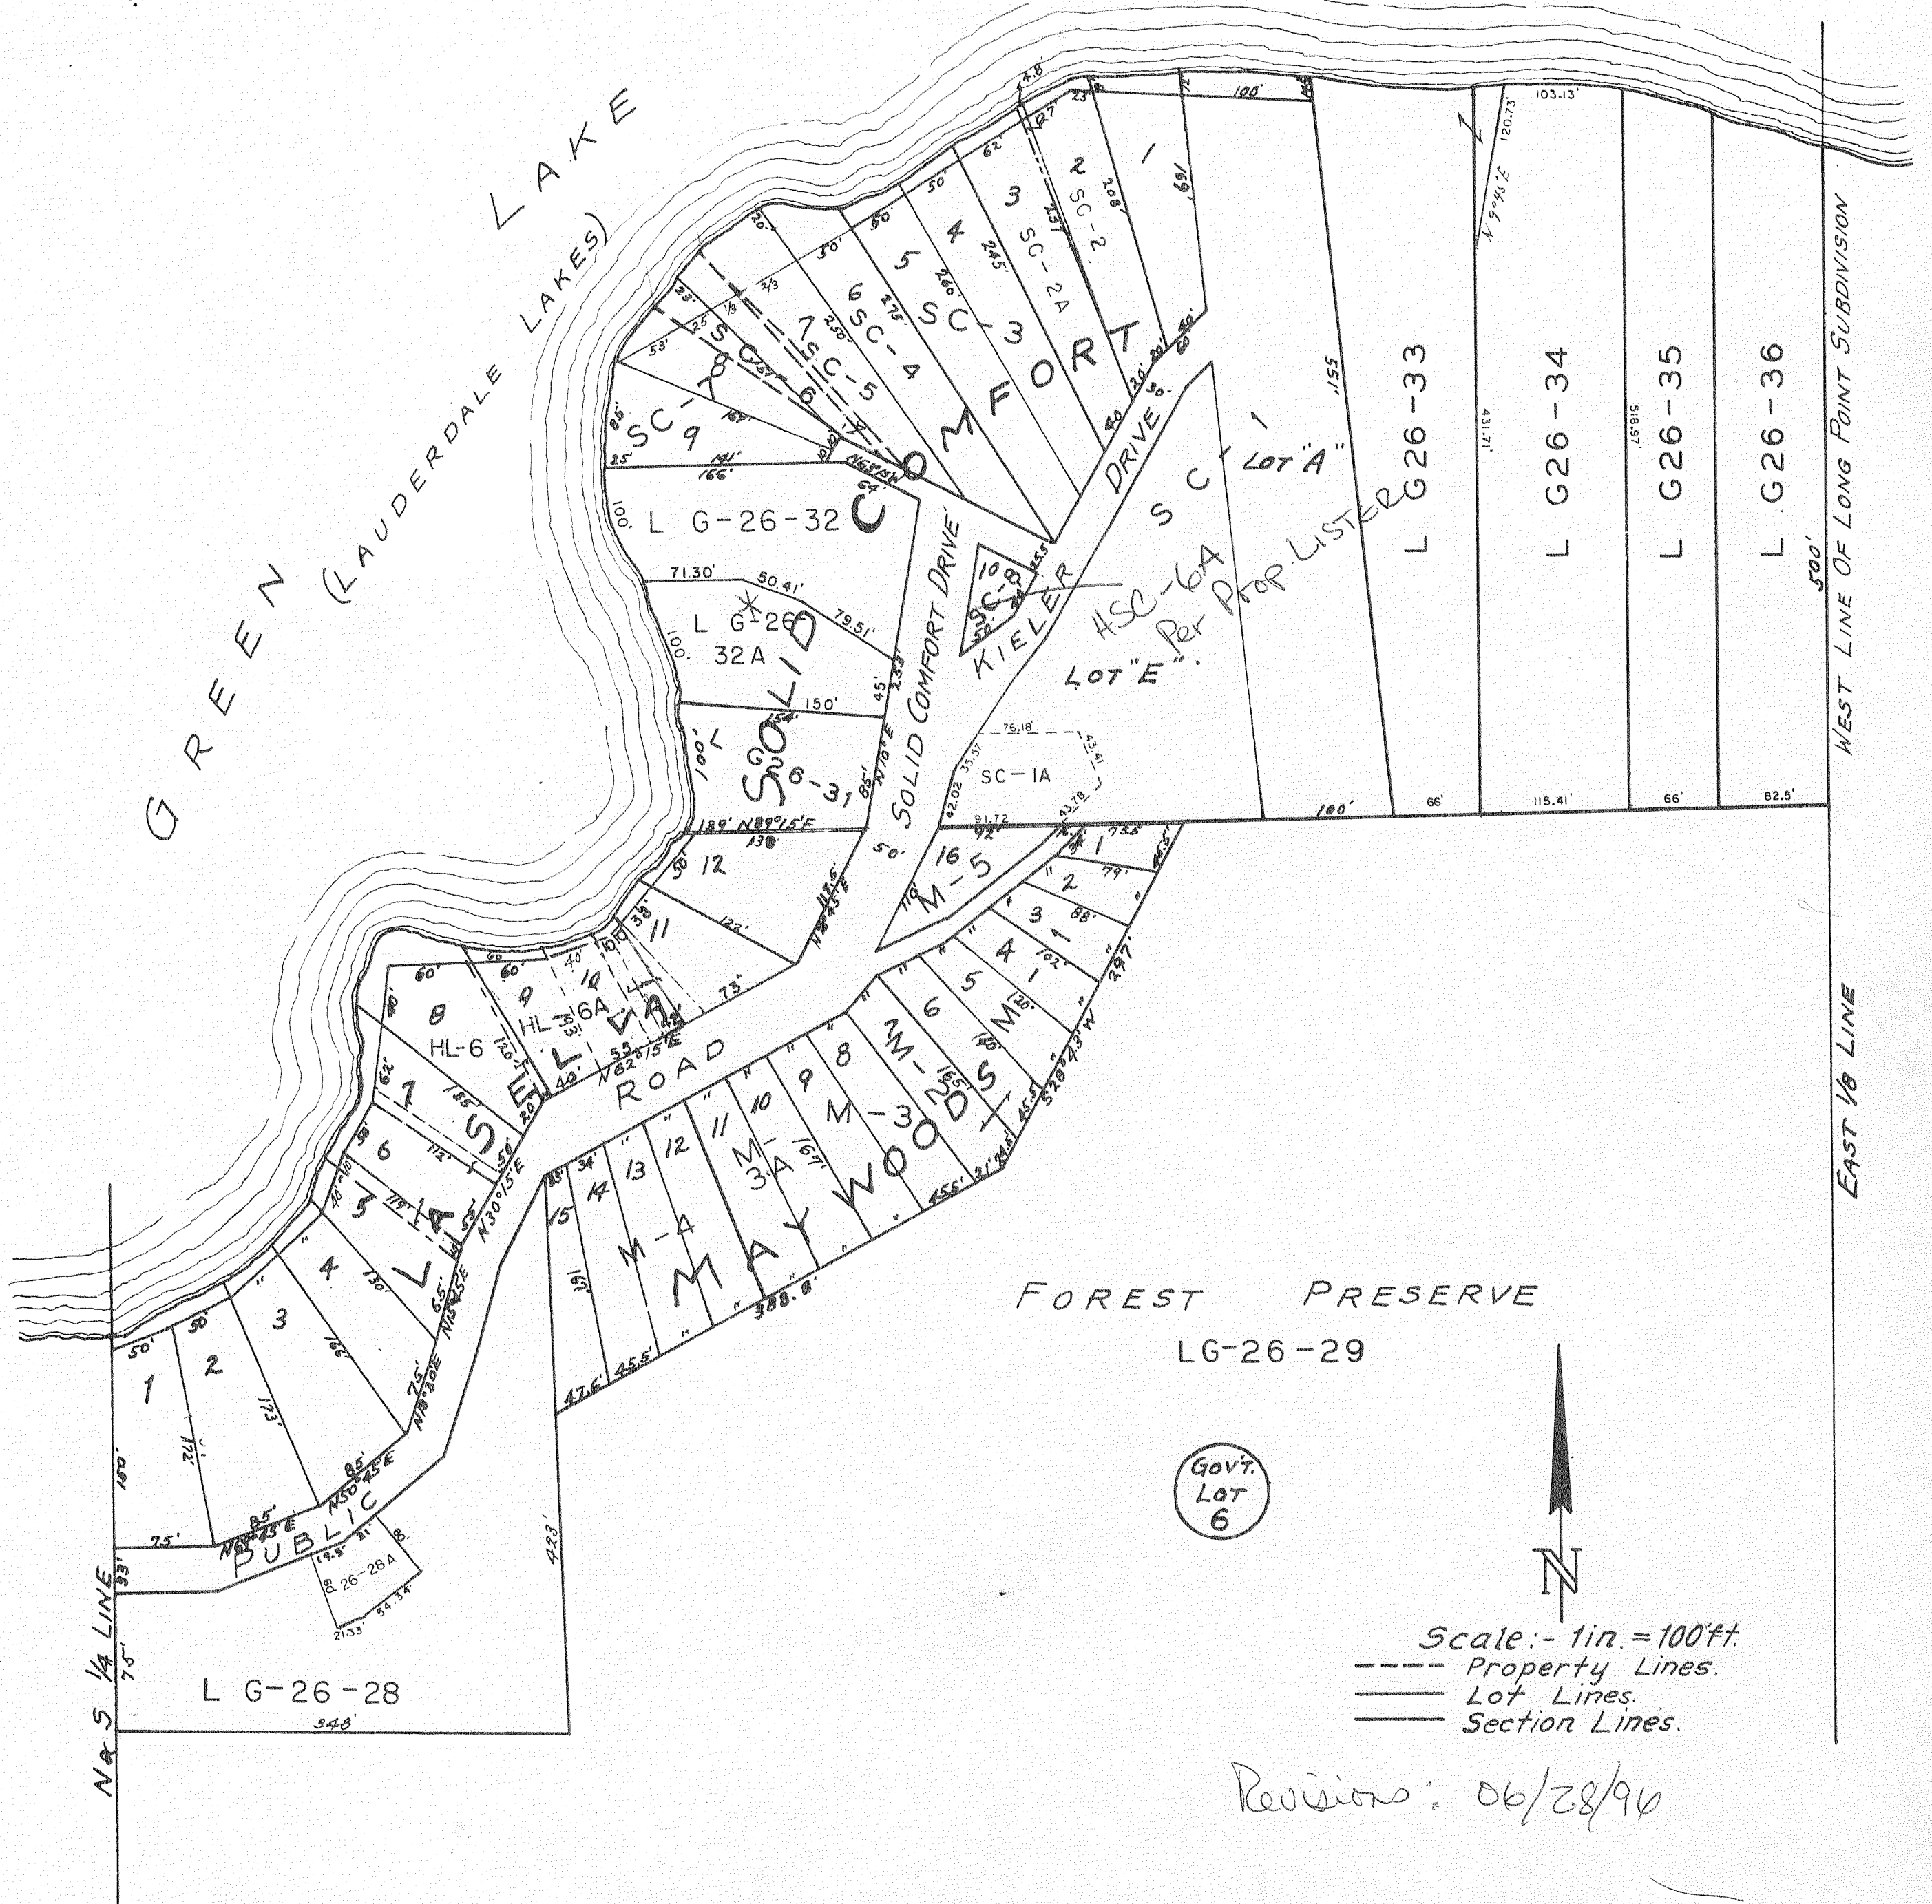

LA SELVA-MAYWOODS-SOLID COMFORT 67 AND ADJACENT SHORE PROPERTY

SEC. 26 - T4N - R16E - LAGRANGE

GREEN LAUDERDALE LAKES

SOLID COMFORT

LA SELVA ROAD
MAYWOODS

FOREST PRESERVE
LG-26-29

Gov't.
Lot
6

Scale: - 1in. = 100ft.

- Property Lines.
- == Lot Lines.
- Section Lines.

Revisions: 06/28/94

N & S 1/4 LINE

EAST 1/8 LINE

WEST LINE OF LONG POINT SUBDIVISION