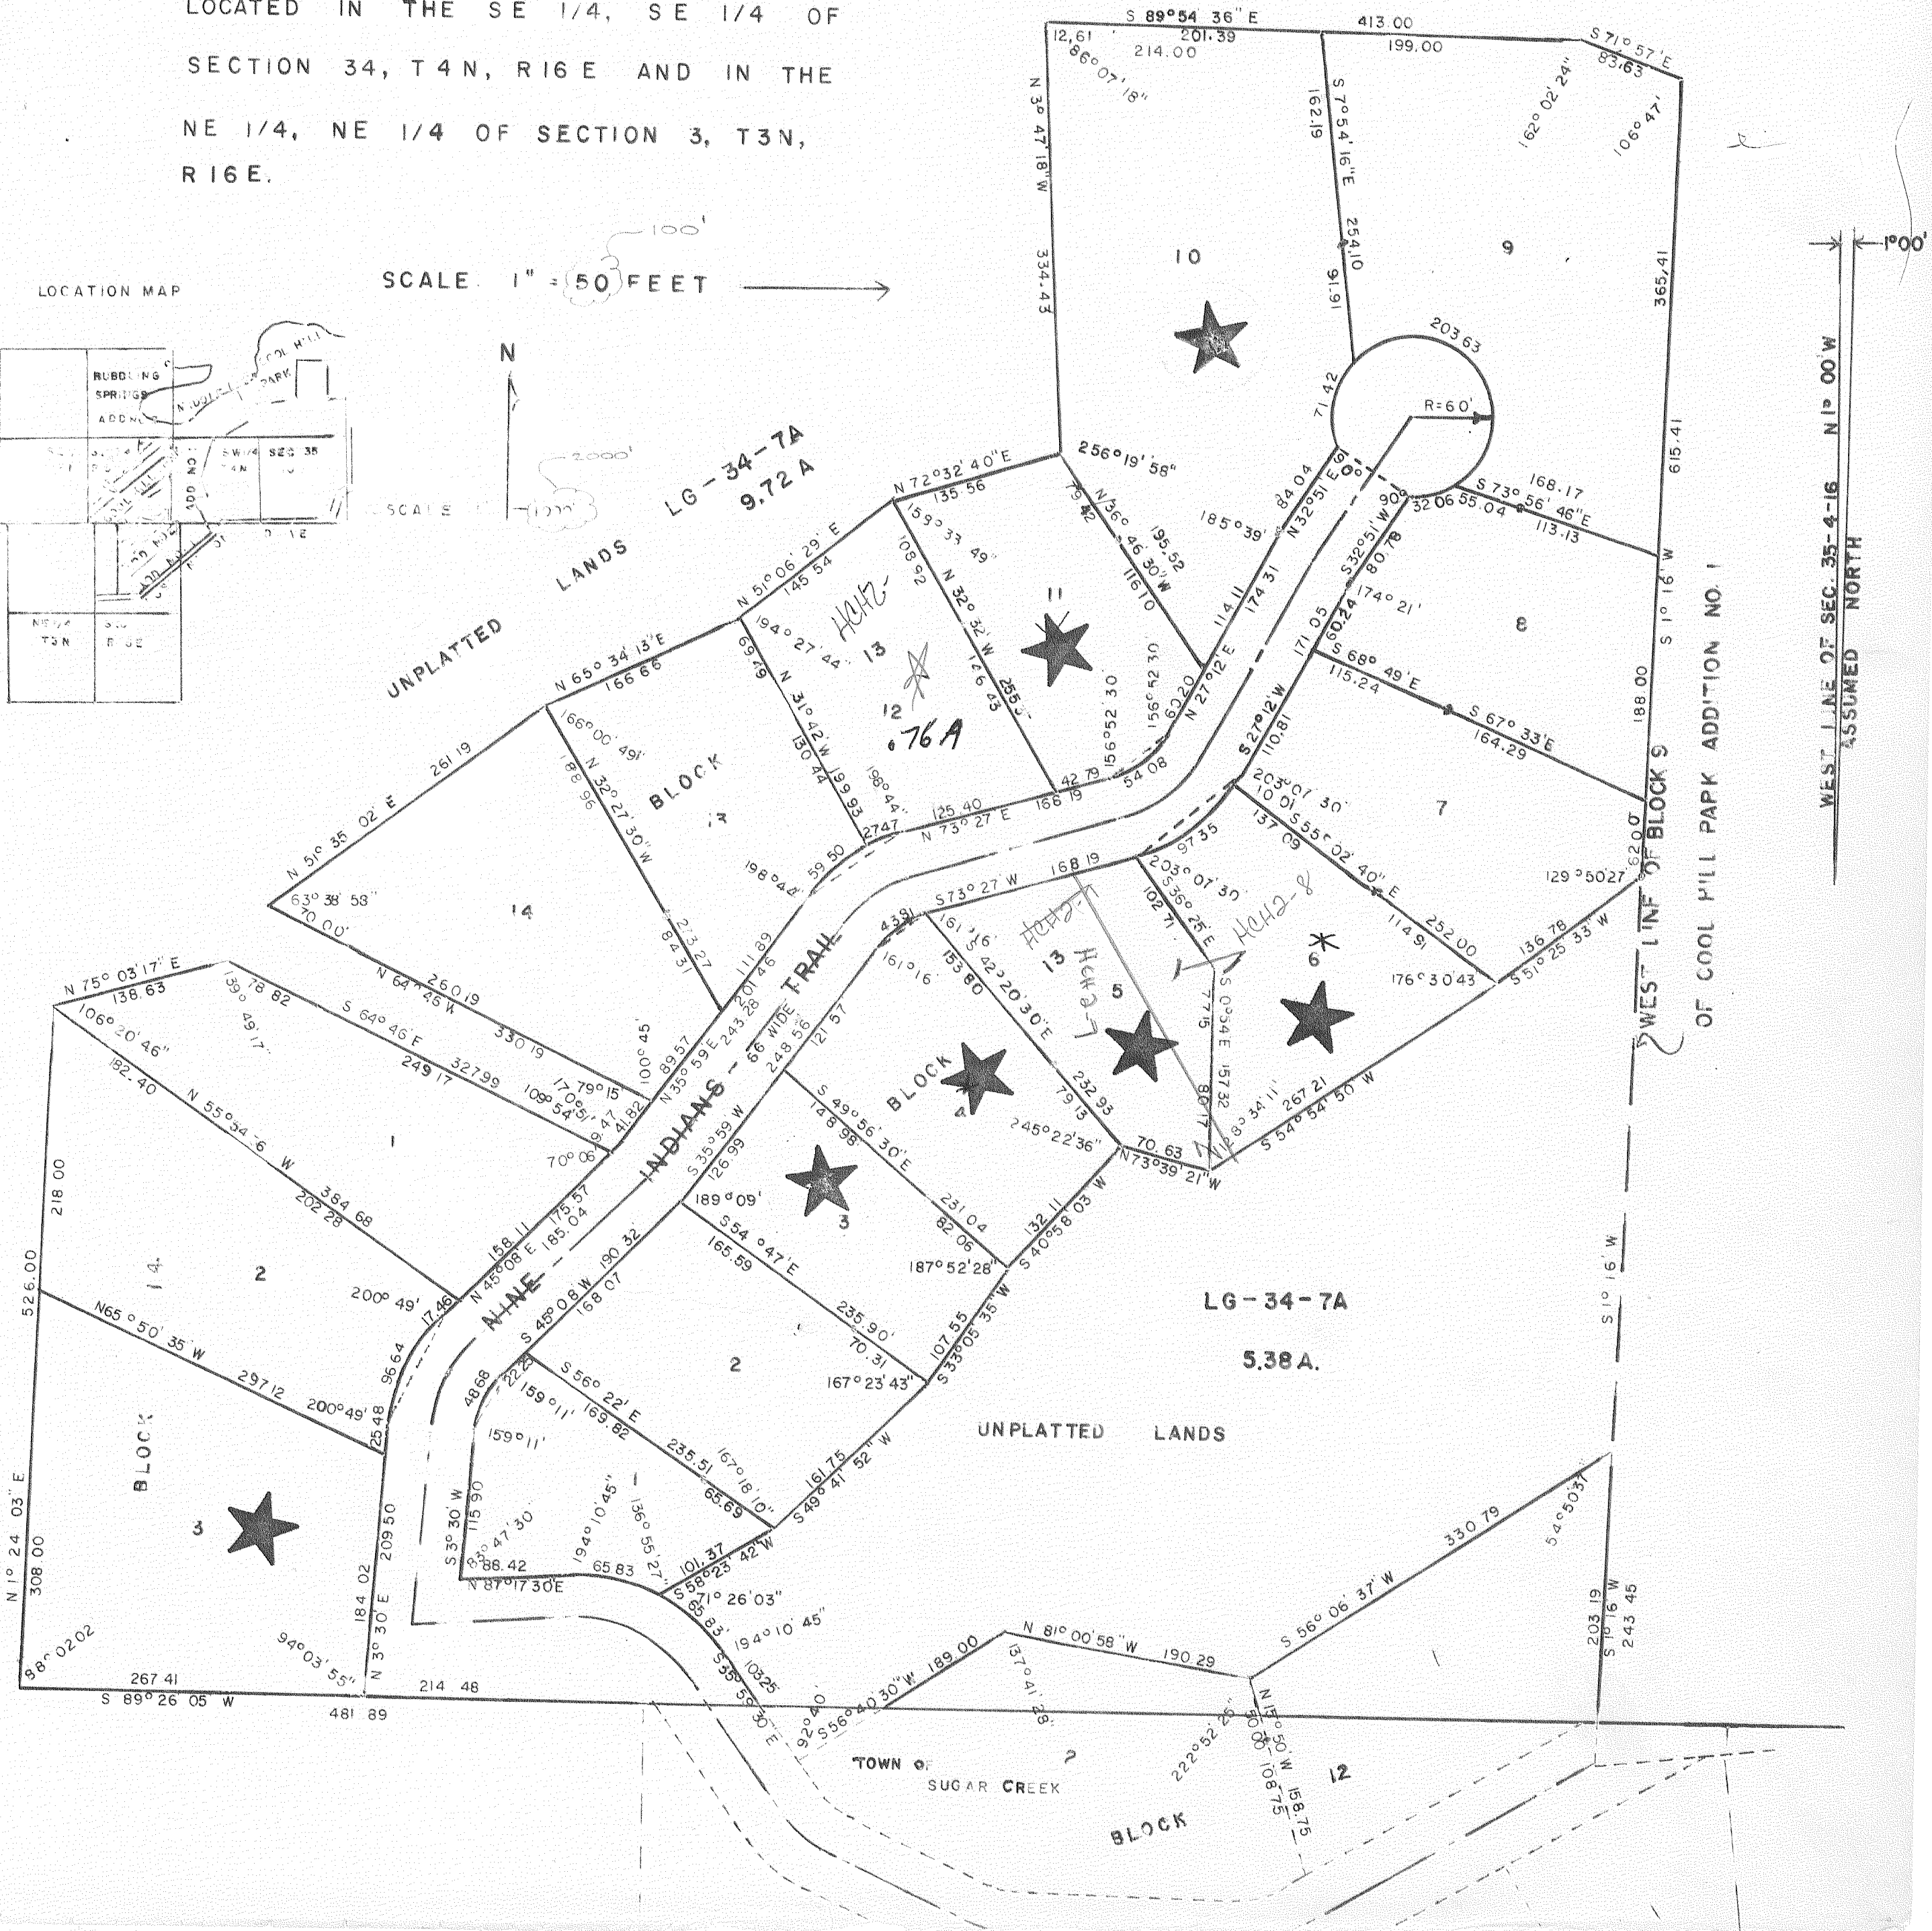

COOL HILL PARK ADDITION NO 2

LOCATED IN THE SE 1/4, SE 1/4 OF SECTION 34, T4N, R16E AND IN THE NE 1/4, NE 1/4 OF SECTION 3, T3N, R16E.

LOCATION MAP

SCALE 1" = 50 FEET

WEST LINE OF SEC. 35-4-16 N 1° 00' W ASSUMED NORTH

WEST LINE OF BLOCK 5 OF COOL HILL PARK ADDITION NO. 1