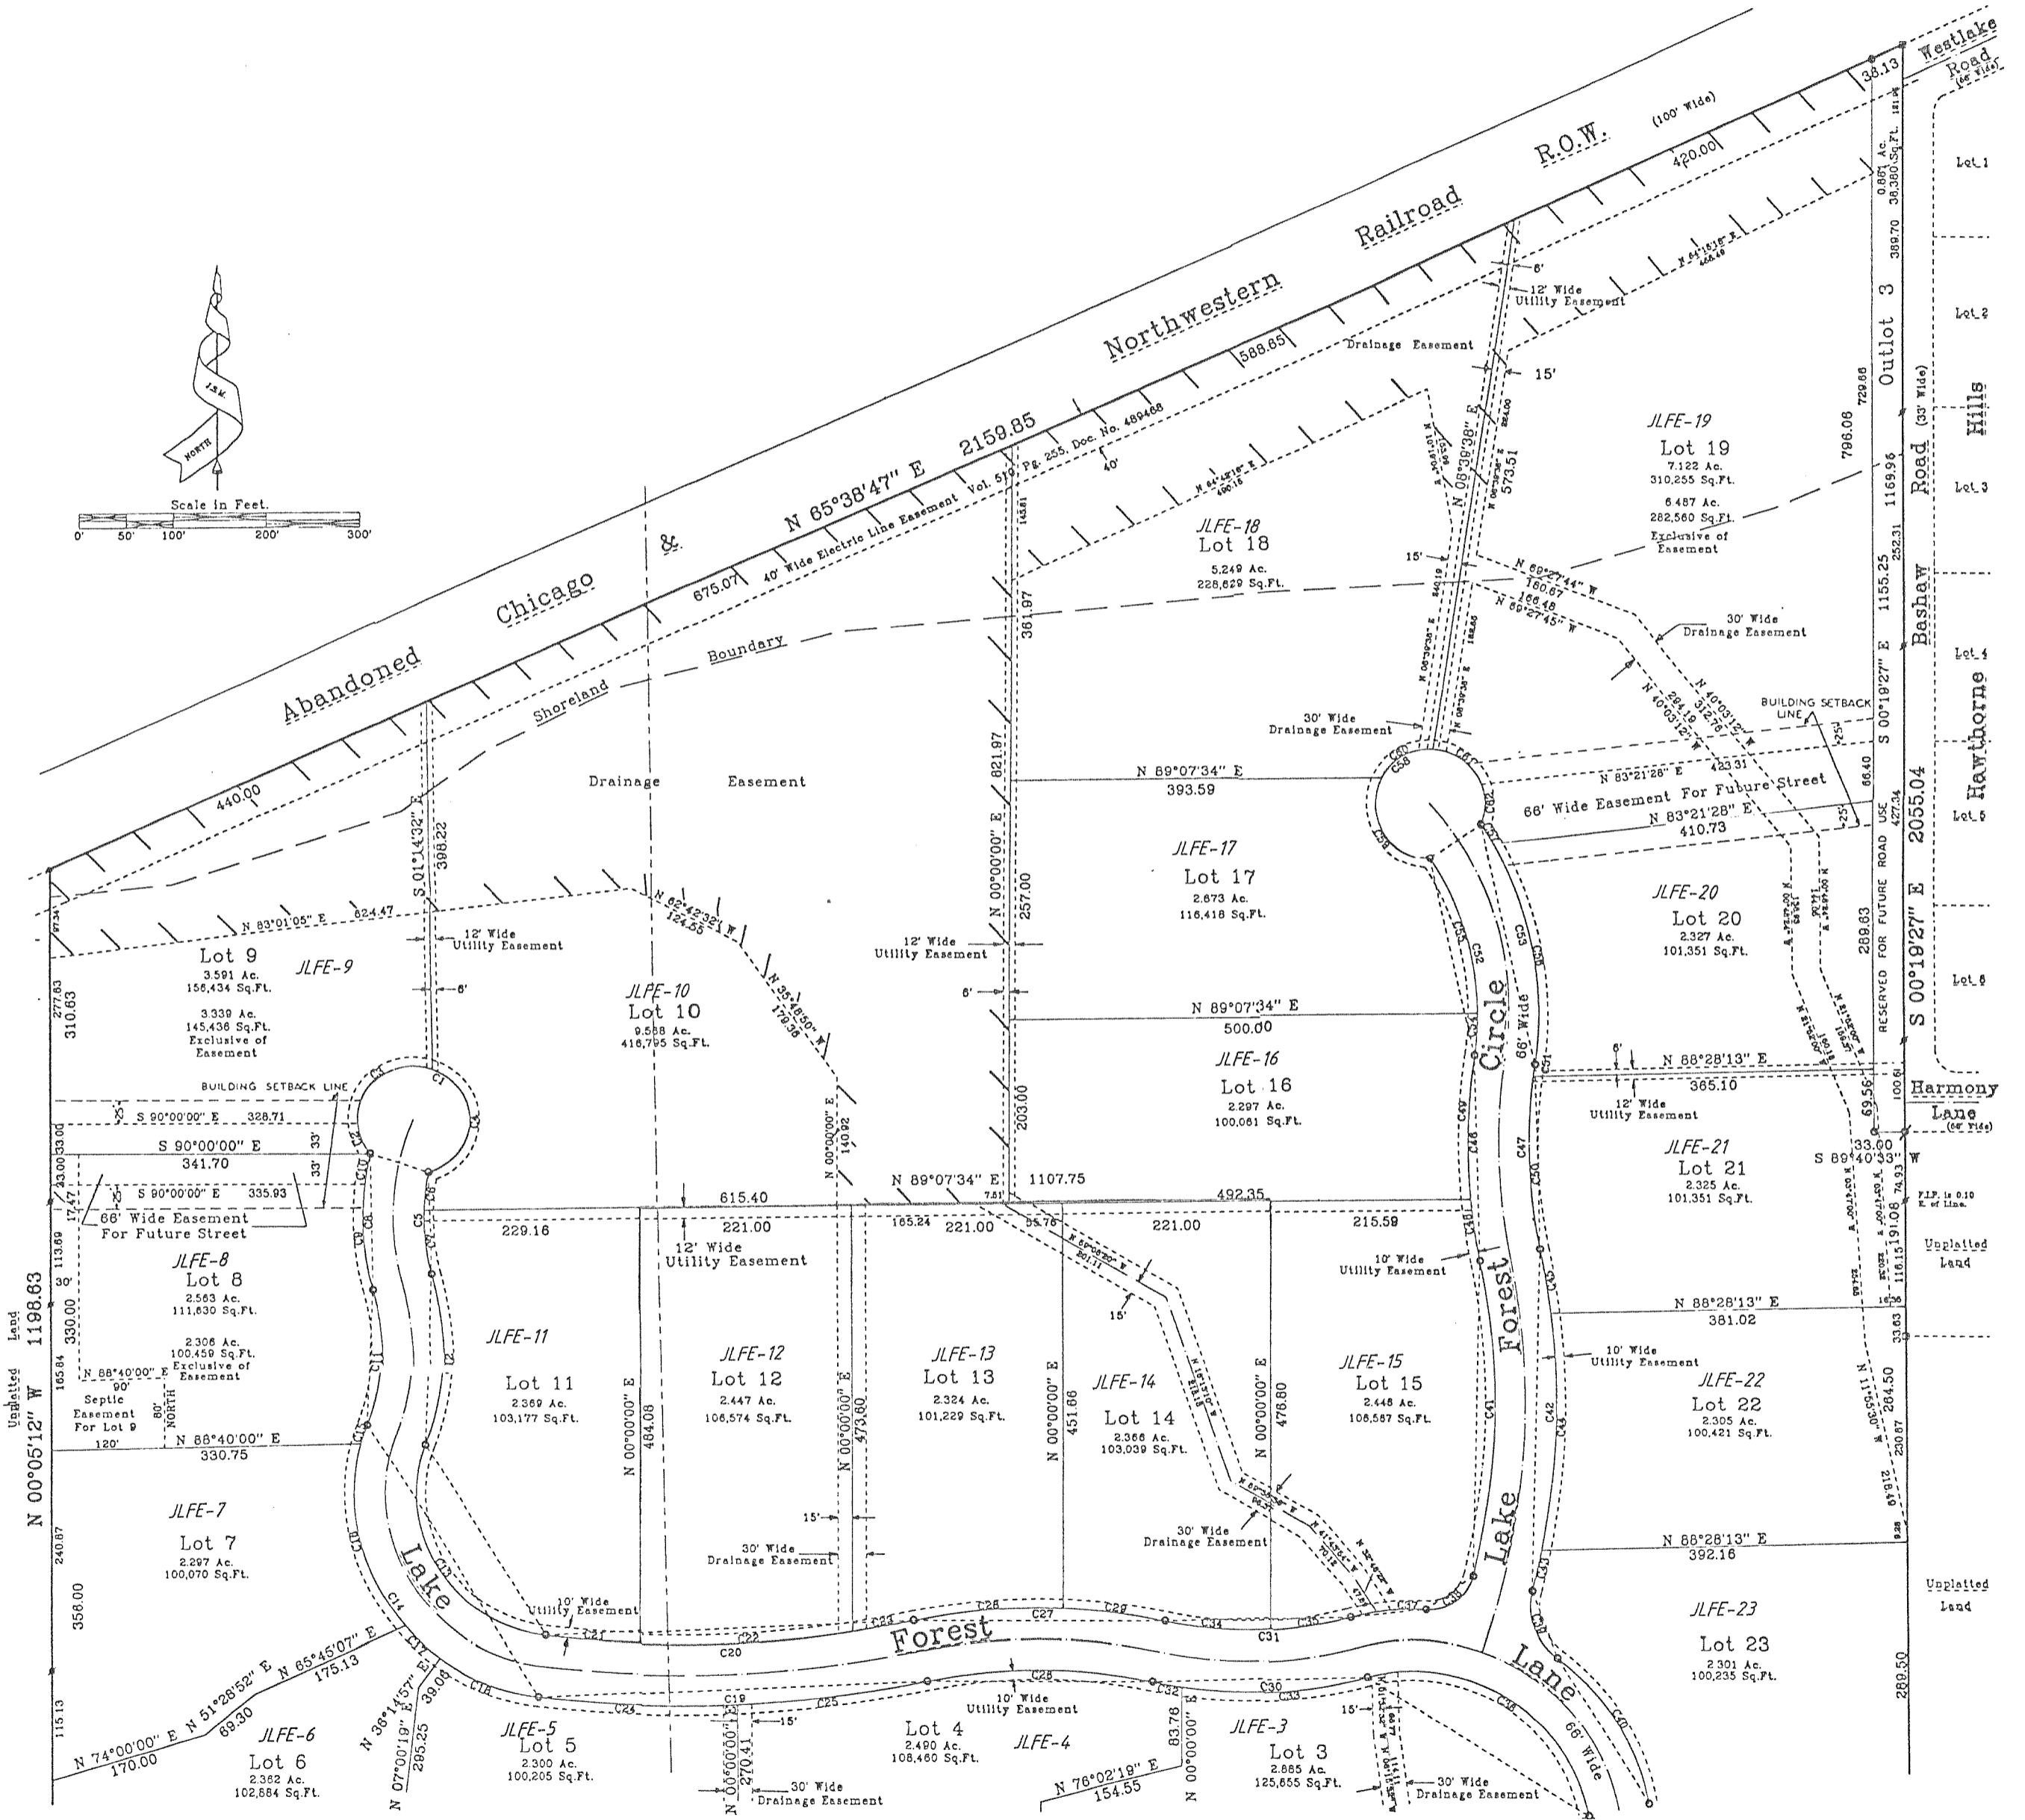

Lake Forest Estates

A Subdivision located in the Northwest, Southwest, and Southeast 1/4's of the Southwest 1/4 of Section 26, the Southeast and the Northeast 1/4's of the Southeast 1/4 of Section 27, and the Northeast 1/4 of the Northwest 1/4 of Section 35, all in Town 2 North, Range 17 East, Town of Geneva, Walworth County, Wisconsin.

REVISIONS :