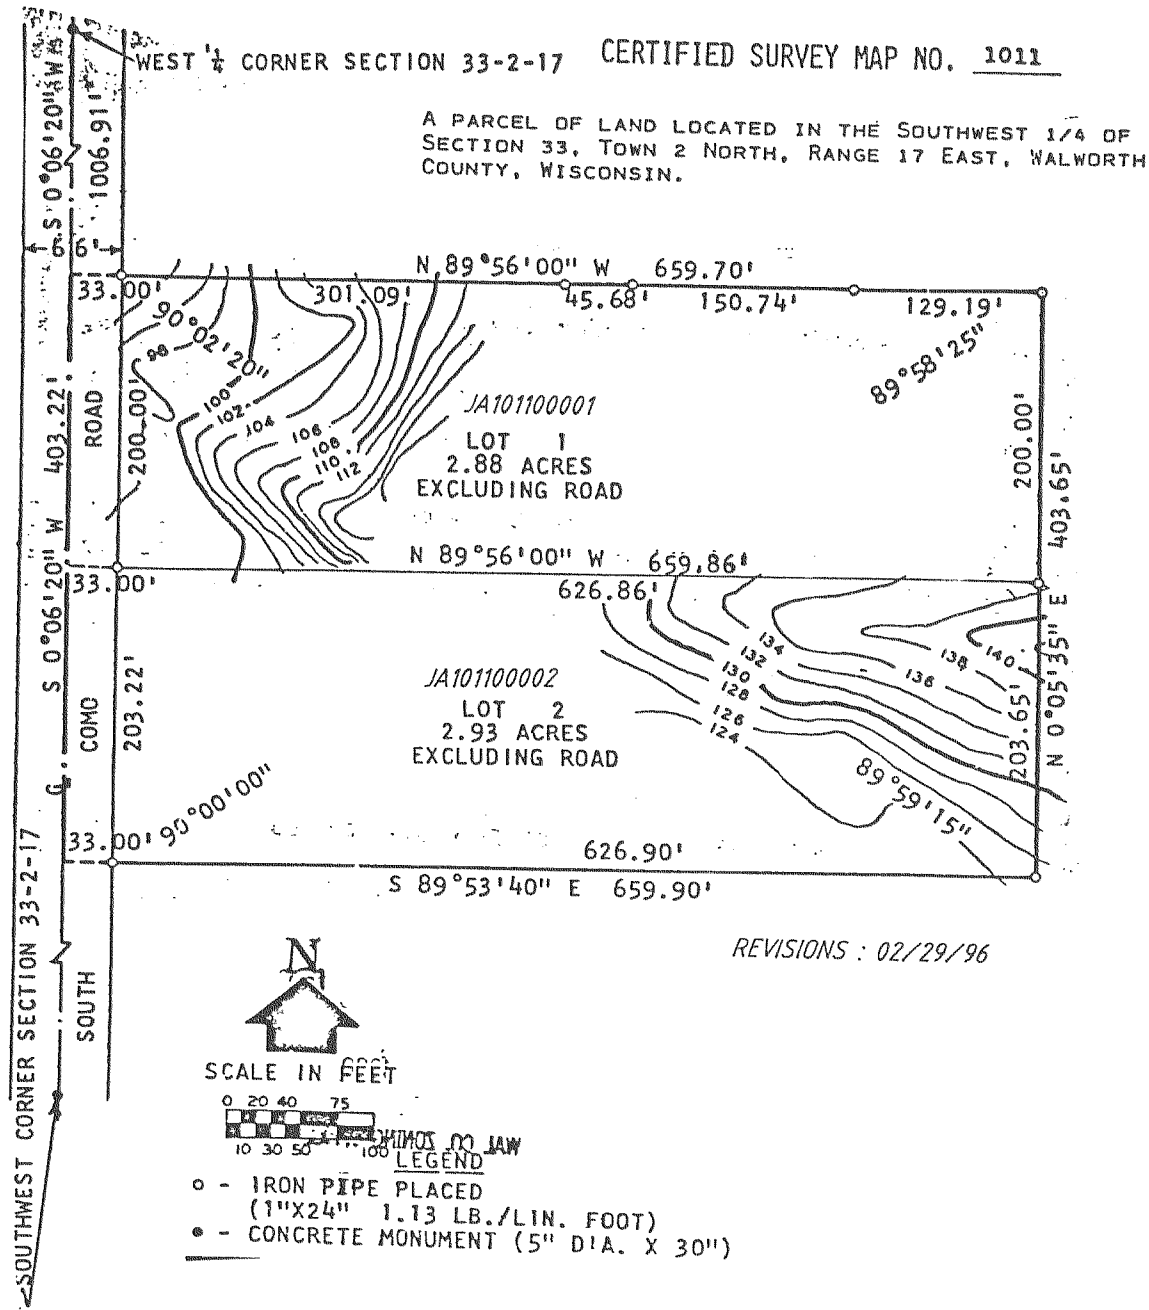

# CERTIFIED SURVEYS 989, 991, 1011 & 1040

## TOWN OF GENEVA

LOCATED IN THE SW1/4, SE1/4 SECTION 15, NW1/4 AND NE1/4 OF SECTION 22, T2N, R17E, WALWORTH COUNTY, WISCONSIN.

### CERTIFIED SURVEY NO. 1040

NOTE: THIS CERTIFIED SURVEY IS A LOT-LINE ADJUSTMENT.