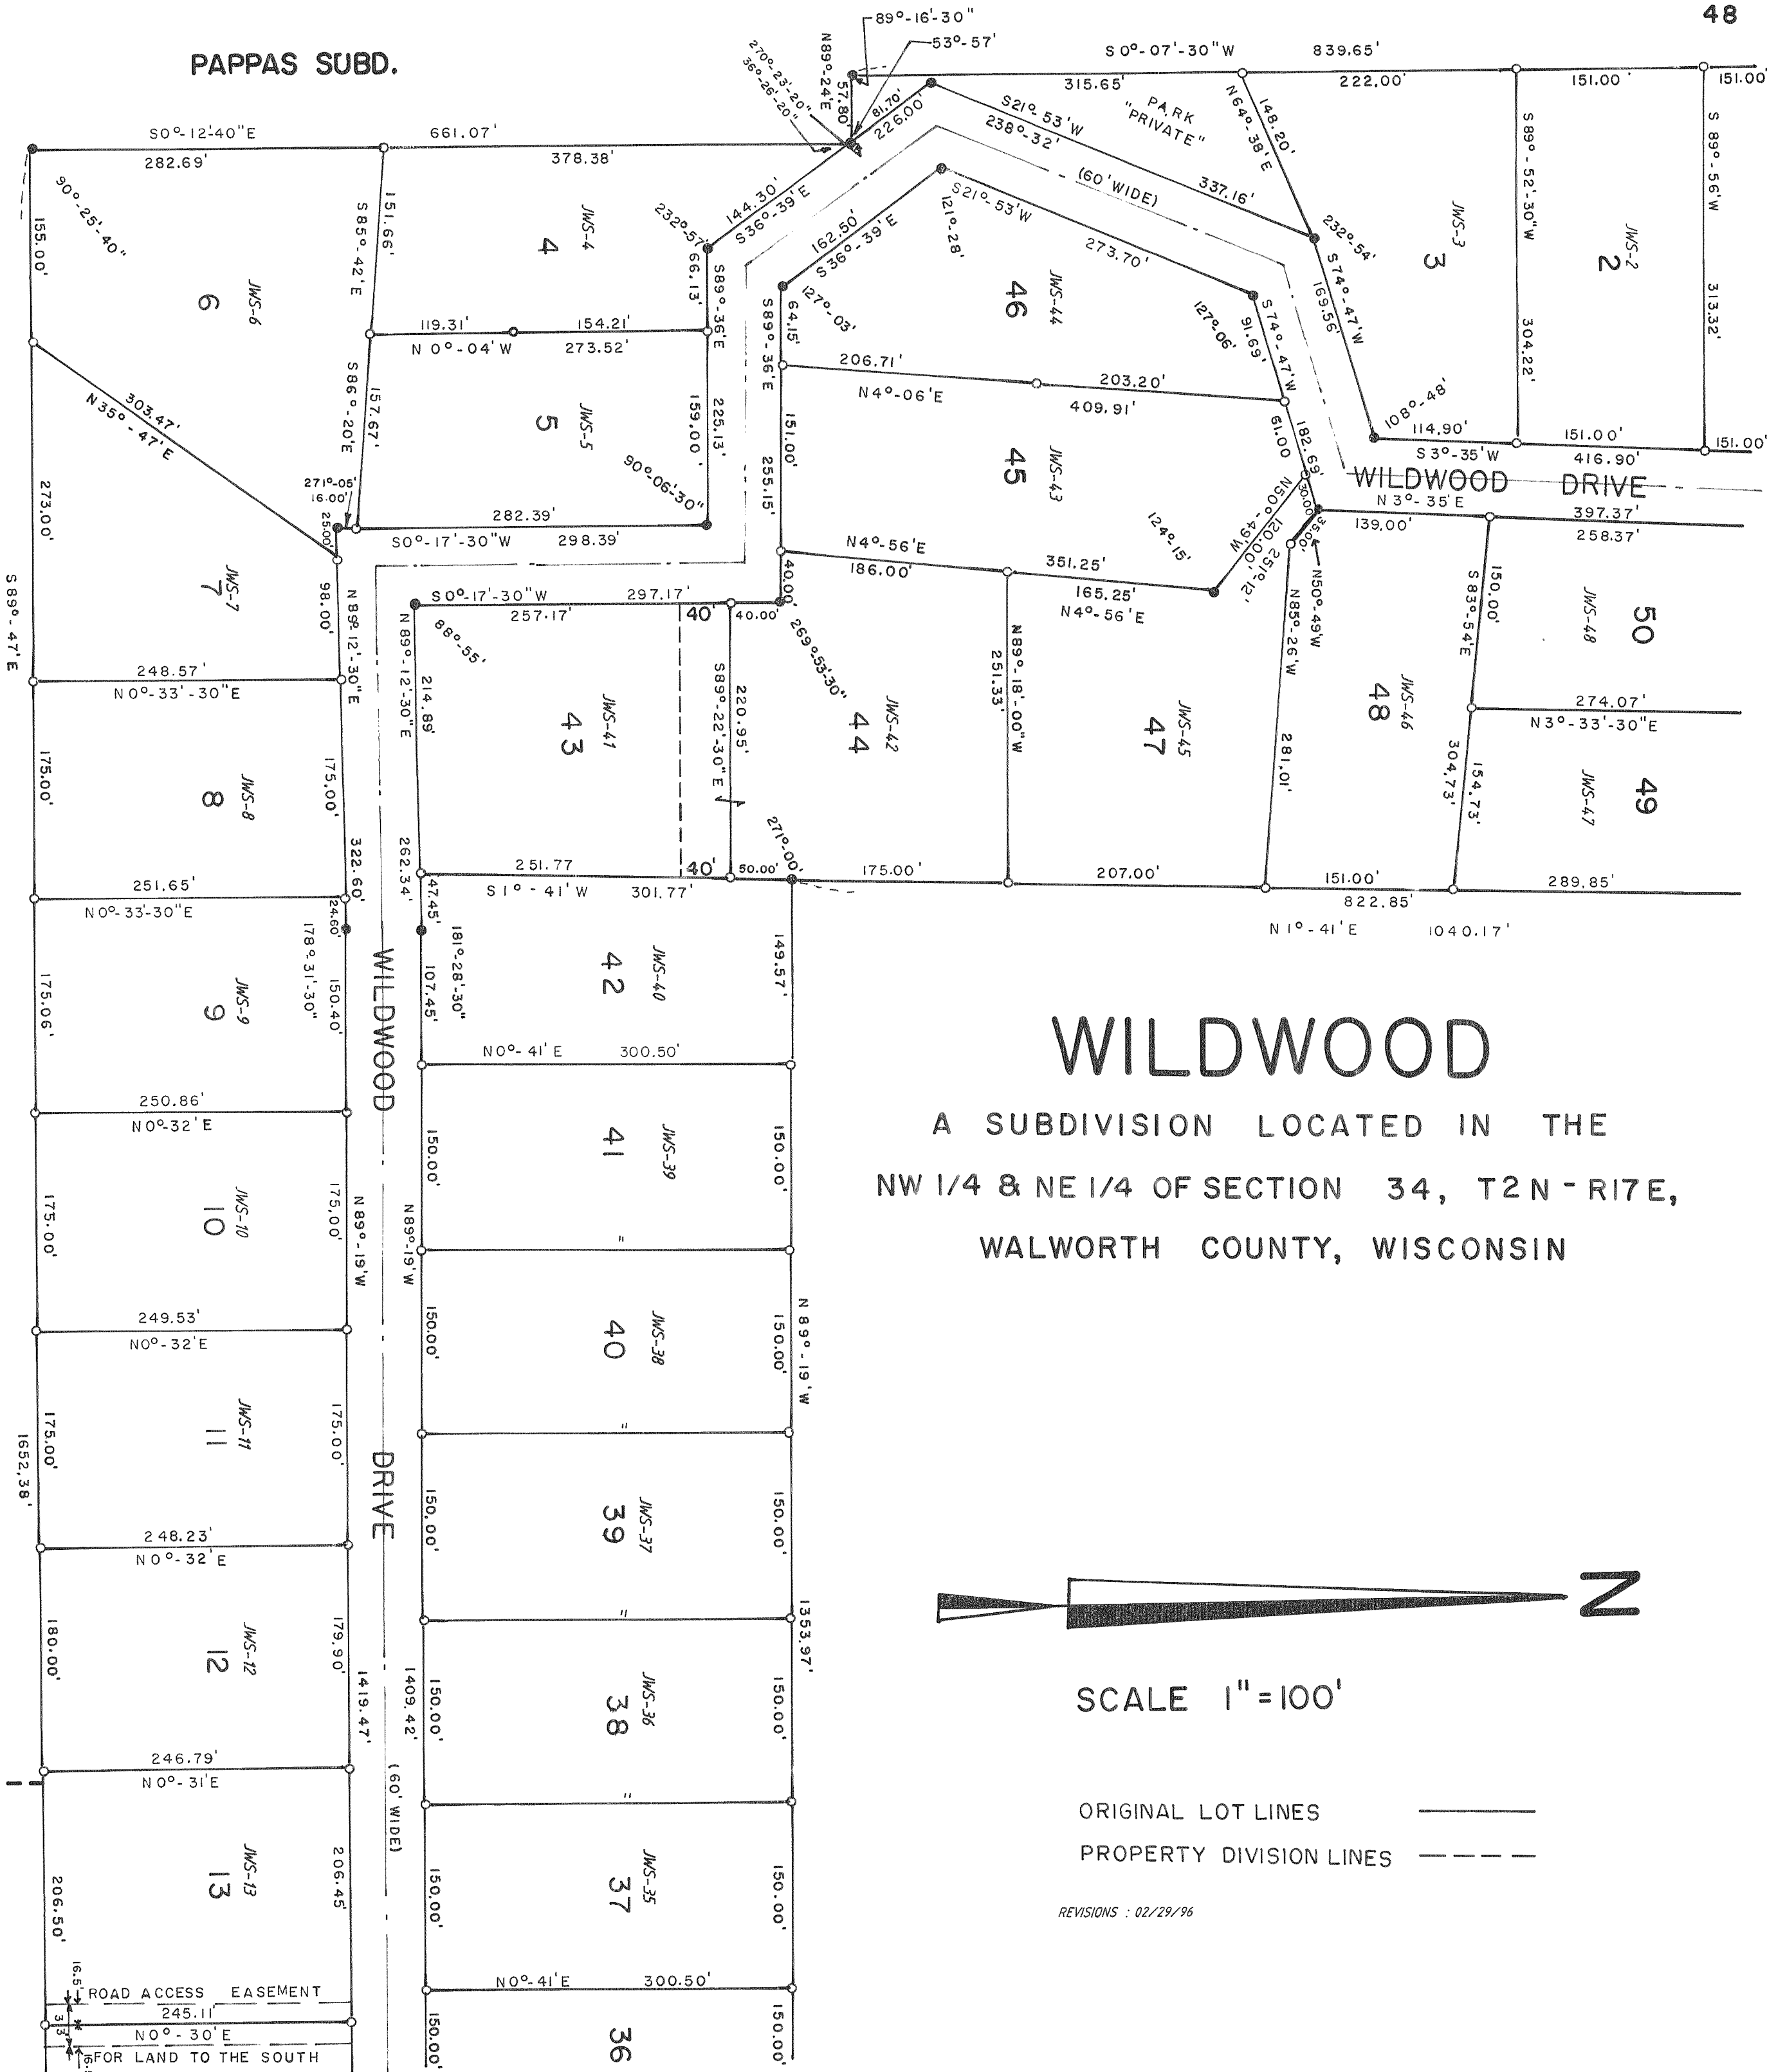

PAPPAS SUBD.

WILDWOOD

A SUBDIVISION LOCATED IN THE
NW 1/4 & NE 1/4 OF SECTION 34, T2N - R17E,
WALWORTH COUNTY, WISCONSIN

SCALE 1" = 100'

ORIGINAL LOT LINES ———
PROPERTY DIVISION LINES - - -

REVISIONS : 02/29/96

C.S. 115

ROAD ACCESS EASEMENT
245.11'
NO°-30'E
FOR LAND TO THE SOUTH