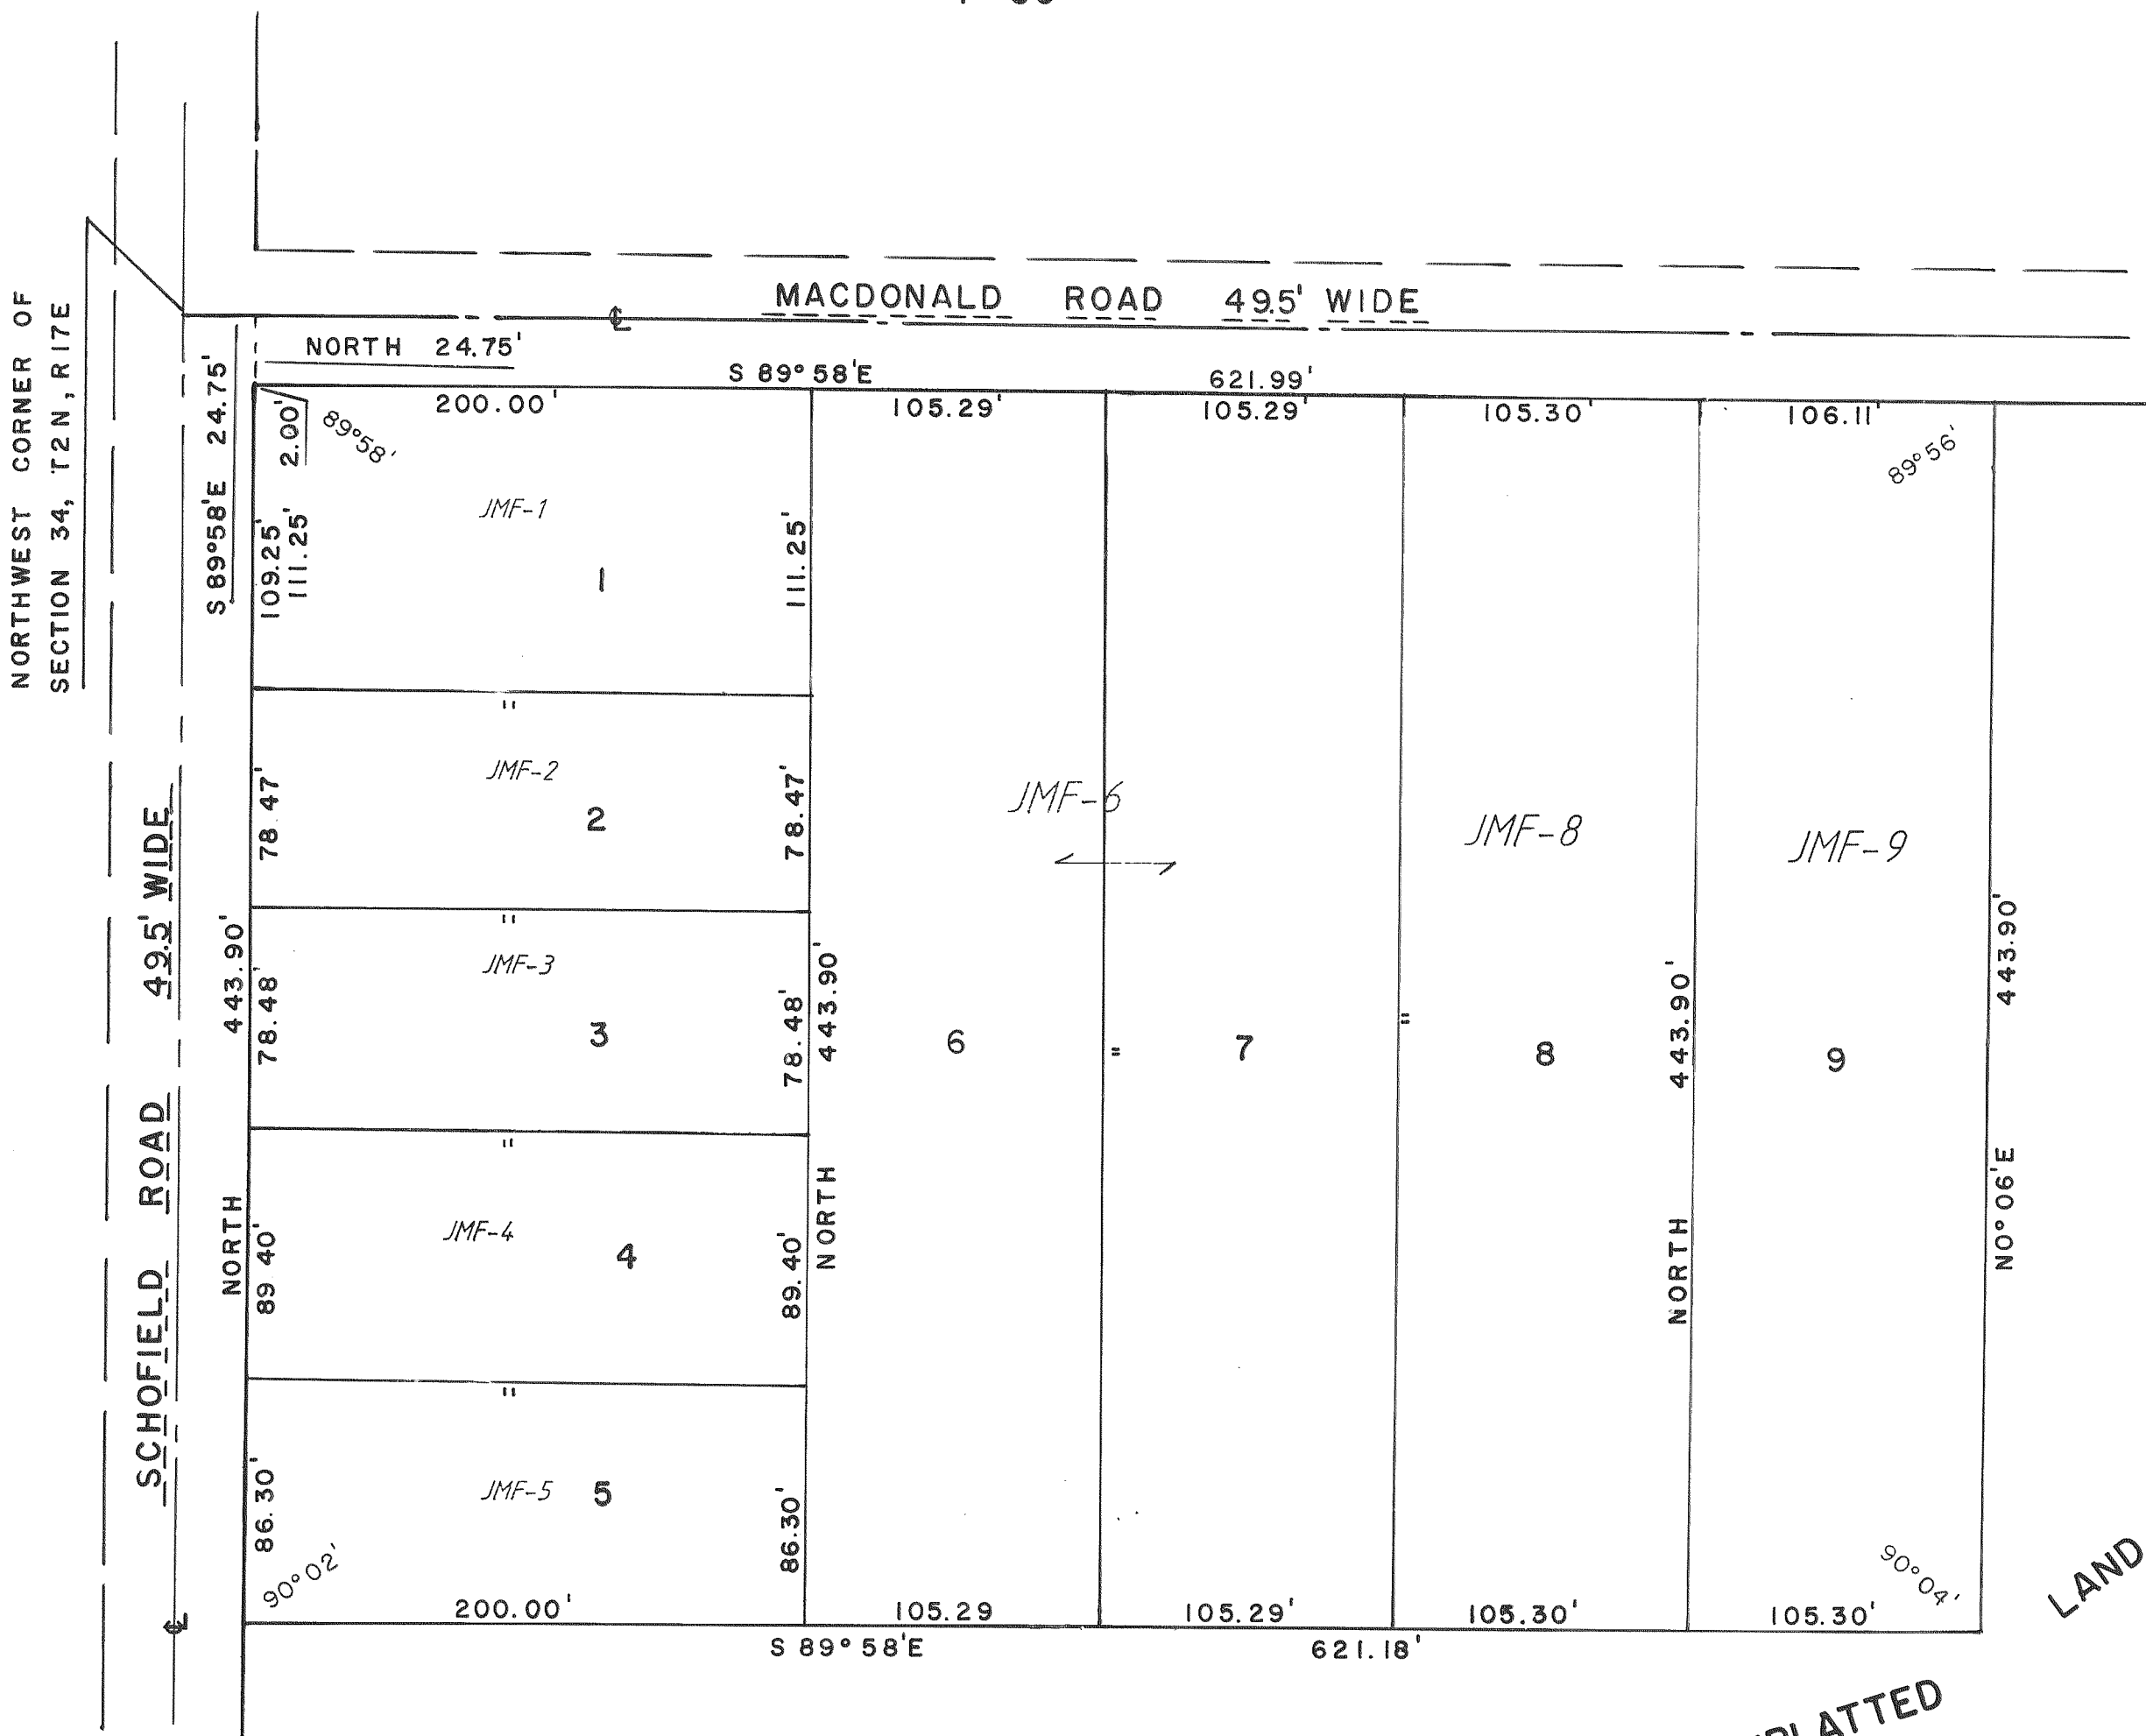

# MAC'S FIELD

NW 1/4 SECTION 34, T2N, R17E  
WALWORTH COUNTY WISCONSIN

REVISIONS : 02/23/96

UNPLATTED  
LAND